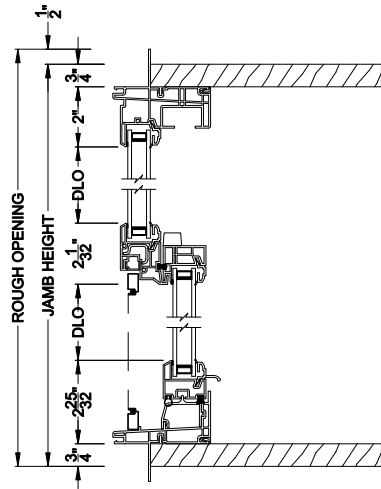

Visions®

3500 Series without J-channel

Single Hung Windows

CROSS SECTION DETAILS

VISIONS 3500 SINGLE HUNG 30° A-BAY (9107)
Vertical Section - Operating flanker

VISIONS 3500 SINGLE HUNG 30° A-BAY (9310)
Vertical Section - Picture center

VISIONS 3500 SINGLE HUNG 30° A-BAY (9107/9310)
Horizontal Section

Note: All dimensions are approximate. Visions reserves the right to change specifications without notice.