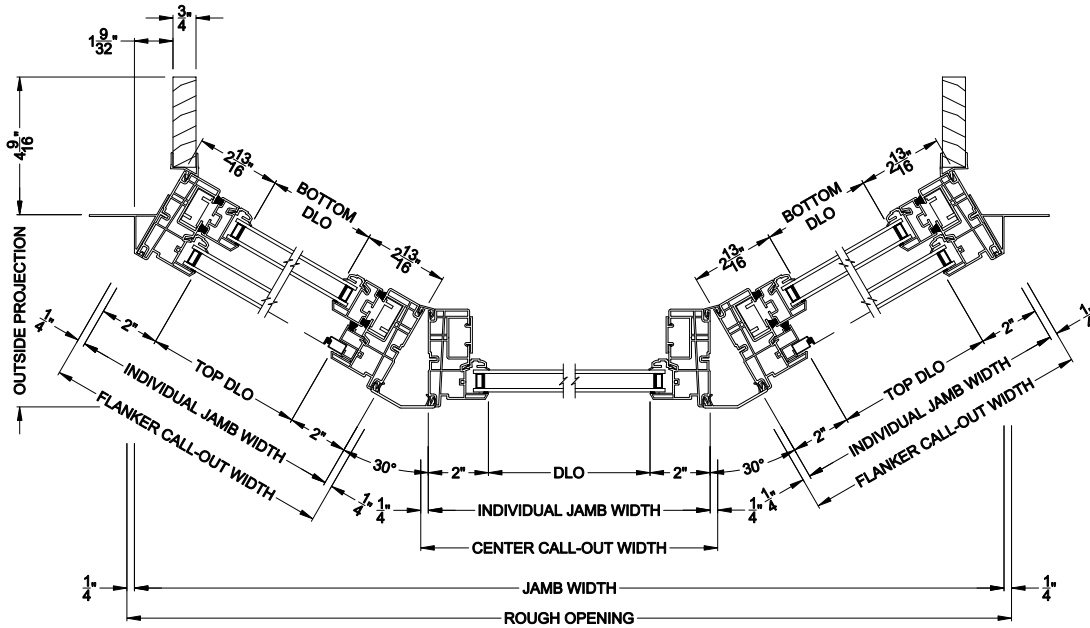

Visions®

3500 Series without J-channel

Single Hung Windows

CROSS SECTION DETAILS

VISIONS 3500 SINGLE HUNG 30° A-BAY (9107)
Vertical Section - Operating flanker

VISIONS 3500 SINGLE HUNG 30° A-BAY (9310)
Vertical Section - Picture center

VISIONS 3500 SINGLE HUNG 30° A-BAY (9107/9310)
Horizontal Section

Note: All dimensions are approximate. Visions reserves the right to change specifications without notice.