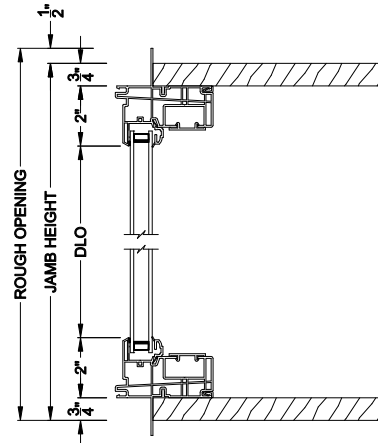

Visions®

3500 Series without J-channel

Single Hung Windows

CROSS SECTION DETAILS

VISIONS 3500 SINGLE HUNG 30° A-BAY (9107)
Vertical Section - Operating flanker

VISIONS 3500 SINGLE HUNG 30° A-BAY (9310)
Vertical Section - Picture center

VISIONS 3500 SINGLE HUNG 30° A-BAY (9107/9310)
Horizontal Section

Note: All dimensions are approximate. Visions reserves the right to change specifications without notice.