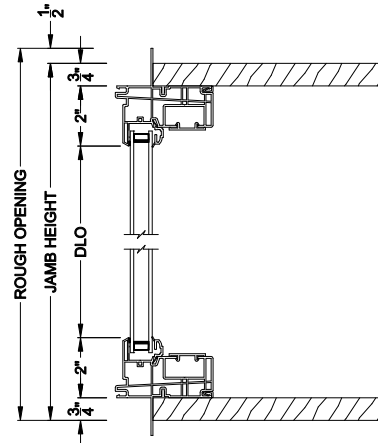

Visions®

3500 Series without J-channel

Single Hung Windows

CROSS SECTION DETAILS

VISIONS 3500 SINGLE HUNG 45° A-BAY (9107)
Vertical Section - Operating flanker

VISIONS 3500 SINGLE HUNG 45° A-BAY (9310)
Vertical Section - Picture center

VISIONS 3500 SINGLE HUNG 45° A-BAY (9107/9310)
Horizontal Section

Note: All dimensions are approximate. Visions reserves the right to change specifications without notice.