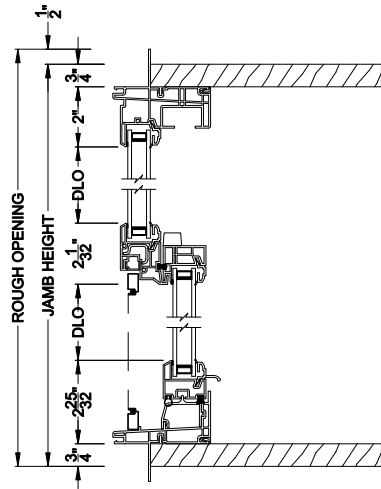

Visions®

3500 Series without J-channel

Single Hung Windows

CROSS SECTION DETAILS

VISIONS 3500 SINGLE HUNG 45° A-BAY (9107)
Vertical Section - Operating flanker

VISIONS 3500 SINGLE HUNG 45° A-BAY (9310)
Vertical Section - Picture center

VISIONS 3500 SINGLE HUNG 45° A-BAY (9107/9310)
Horizontal Section

Note: All dimensions are approximate. Visions reserves the right to change specifications without notice.