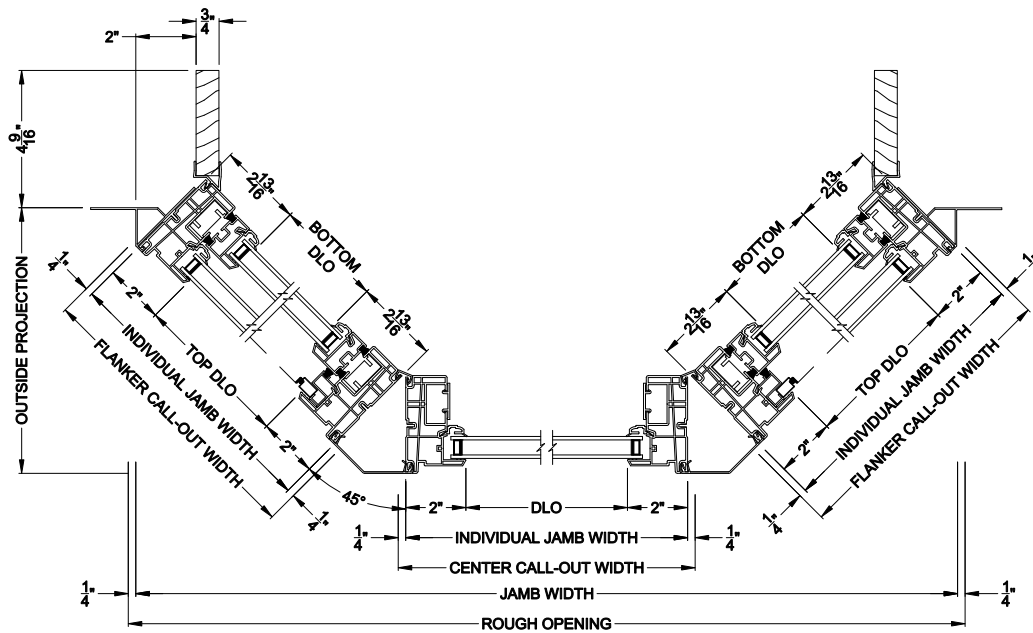

Visions®

3500 Series without J-channel

Single Hung Windows

CROSS SECTION DETAILS

VISIONS 3500 SINGLE HUNG 45° A-BAY (9107)
Vertical Section - Operating flanker

VISIONS 3500 SINGLE HUNG 45° A-BAY (9310)
Vertical Section - Picture center

VISIONS 3500 SINGLE HUNG 45° A-BAY (9107/9310)
Horizontal Section

Note: All dimensions are approximate. Visions reserves the right to change specifications without notice.