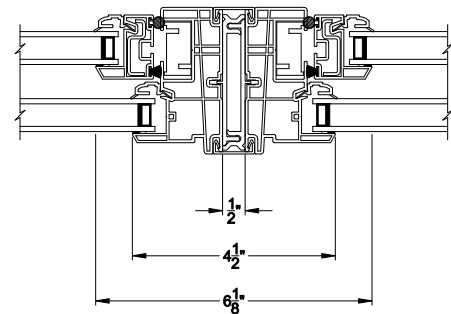

3500 SINGLE HUNG WINDOW (9107)
Vertical Section - DP50 upgrade

3500 SINGLE HUNG WINDOW (9107)
Horizontal Section - DP50 upgrade

3500 SINGLE HUNG WINDOW
Aluminum Vertical Mull Section - SH / SH

Note: All dimensions are approximate. Visions reserves the right to change specifications without notice.