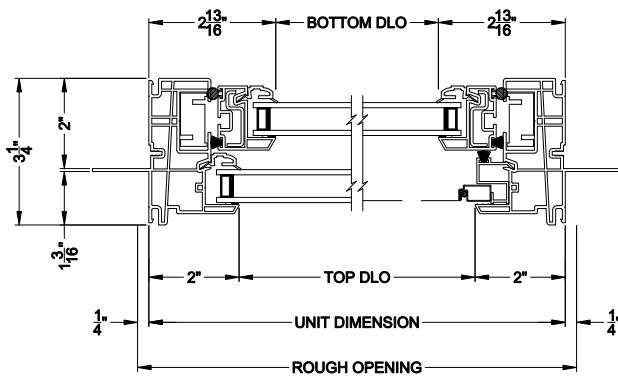

3500 SINGLE HUNG WINDOW (9107)
Vertical Section - DP50 upgrade

3500 SINGLE HUNG WINDOW (9107)
Horizontal Section - DP50 upgrade

3500 SINGLE HUNG WINDOW
Aluminum Vertical Mull Section - SH / SH

Note: All dimensions are approximate. Visions reserves the right to change specifications without notice.