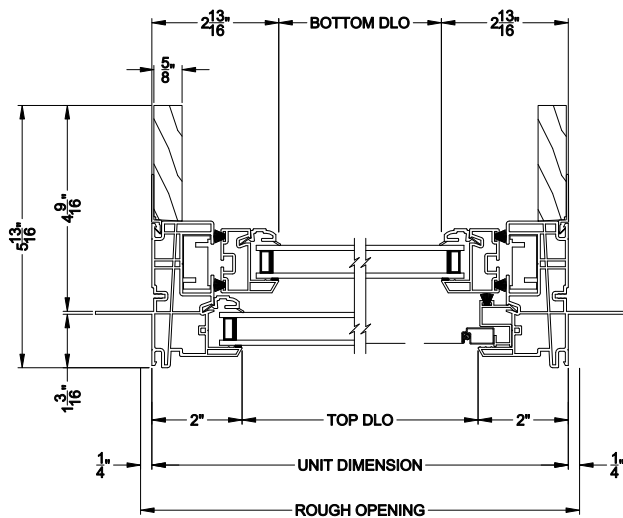

3500 SINGLE HUNG WINDOW
Vertical Mull Section - SH / PIC

Note: All dimensions are approximate. Visions reserves the right to change specifications without notice.

Visions®

3500 Series without J-channel

Single Hung Windows

CROSS SECTION DETAILS

3500 SINGLE HUNG WINDOW (9107)
Vertical Section - 4-9/16" Jamb

3500 SINGLE HUNG WINDOW
Horizontal Stack Section - Tran / SH

3500 SINGLE HUNG WINDOW
Vertical Mull Section - SH / SH

3500 SINGLE HUNG WINDOW (9107)
Horizontal Section - 4-9/16" Jamb

3500 SINGLE HUNG WINDOW
Vertical Mull Section - SH / PIC

Note: All dimensions are approximate. Visions reserves the right to change specifications without notice.