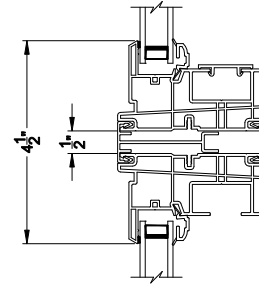

3500 SINGLE HUNG WINDOW (9107)
Vertical Section

3500 SINGLE HUNG WINDOW
Horizontal Stack Section - Tran / SH

3500 SINGLE HUNG WINDOW
Vertical Mull Section - SH / SH

3500 SINGLE HUNG WINDOW (9107)
Horizontal Section

3500 SINGLE HUNG WINDOW
Vertical Mull Section - SH / PIC

Note: All dimensions are approximate. Visions reserves the right to change specifications without notice.

Visions®

3500 Series without J-channel

Single Hung Windows

CROSS SECTION DETAILS

3500 SINGLE HUNG WINDOW (9107)
Vertical Section - 4-9/16" Jamb

3500 SINGLE HUNG WINDOW
Horizontal Stack Section - Tran / SH

3500 SINGLE HUNG WINDOW
Vertical Mull Section - SH / SH

3500 SINGLE HUNG WINDOW (9107)
Horizontal Section - 4-9/16" Jamb

3500 SINGLE HUNG WINDOW
Vertical Mull Section - SH / PIC

Note: All dimensions are approximate. Visions reserves the right to change specifications without notice.