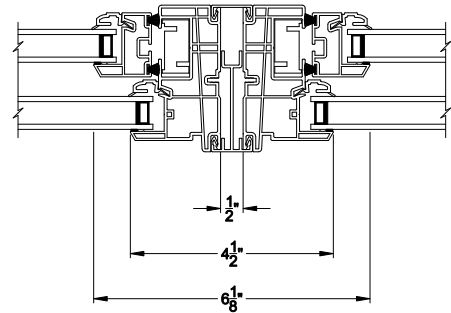

3500 SINGLE HUNG WINDOW (9107)
Vertical Section

3500 SINGLE HUNG WINDOW
Horizontal Stack Section - Tran / SH

3500 SINGLE HUNG WINDOW
Vertical Mull Section - SH / SH

3500 SINGLE HUNG WINDOW (9107)
Horizontal Section

3500 SINGLE HUNG WINDOW
Vertical Mull Section - SH / PIC

Note: All dimensions are approximate. Visions reserves the right to change specifications without notice.

Visions®

3500 Series without J-channel

Single Hung Windows

CROSS SECTION DETAILS

3500 SINGLE HUNG WINDOW (9107)
Vertical Section - 4-9/16" Jamb

3500 SINGLE HUNG WINDOW
Horizontal Stack Section - Tran / SH

3500 SINGLE HUNG WINDOW
Vertical Mull Section - SH / SH

3500 SINGLE HUNG WINDOW (9107)
Horizontal Section - 4-9/16" Jamb

3500 SINGLE HUNG WINDOW
Vertical Mull Section - SH / PIC

Note: All dimensions are approximate. Visions reserves the right to change specifications without notice.