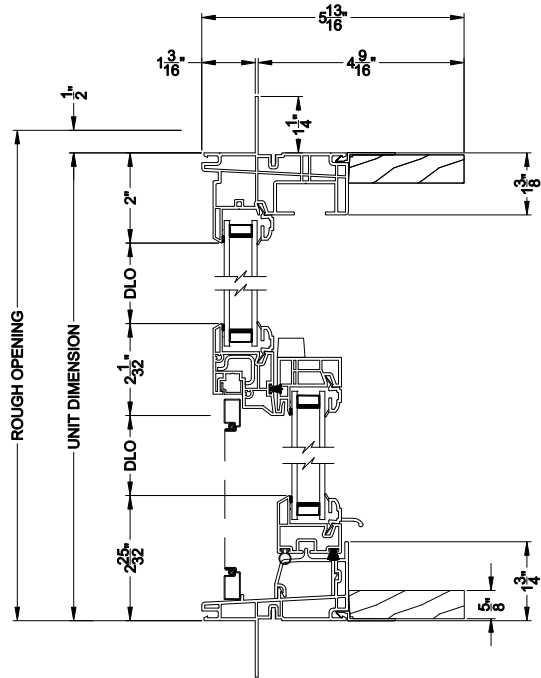

3500 SINGLE HUNG WINDOW (9107)
Vertical Section

3500 SINGLE HUNG WINDOW
Horizontal Stack Section - Tran / SH

3500 SINGLE HUNG WINDOW
Vertical Mull Section - SH / SH

3500 SINGLE HUNG WINDOW (9107)
Horizontal Section

3500 SINGLE HUNG WINDOW
Vertical Mull Section - SH / PIC

Note: All dimensions are approximate. Visions reserves the right to change specifications without notice.

Visions®

3500 Series without J-channel

Single Hung Windows

CROSS SECTION DETAILS

3500 SINGLE HUNG WINDOW (9107)
Vertical Section - 4-9/16" Jamb

3500 SINGLE HUNG WINDOW
Horizontal Stack Section - Tran / SH

3500 SINGLE HUNG WINDOW
Vertical Mull Section - SH / SH

3500 SINGLE HUNG WINDOW (9107)
Horizontal Section - 4-9/16" Jamb

3500 SINGLE HUNG WINDOW
Vertical Mull Section - SH / PIC

Note: All dimensions are approximate. Visions reserves the right to change specifications without notice.