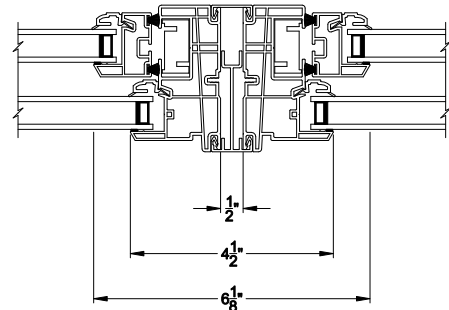

3500 SINGLE HUNG WINDOW
Vertical Mull Section - SH / PIC

Note: All dimensions are approximate. Visions reserves the right to change specifications without notice.

Visions®

3500 Series without J-channel

Single Hung Windows

CROSS SECTION DETAILS

3500 SINGLE HUNG WINDOW (9107)
Vertical Section - 4-9/16" Jamb

3500 SINGLE HUNG WINDOW
Horizontal Stack Section - Tran / SH

3500 SINGLE HUNG WINDOW
Vertical Mull Section - SH / SH

3500 SINGLE HUNG WINDOW (9107)
Horizontal Section - 4-9/16" Jamb

3500 SINGLE HUNG WINDOW
Vertical Mull Section - SH / PIC

Note: All dimensions are approximate. Visions reserves the right to change specifications without notice.