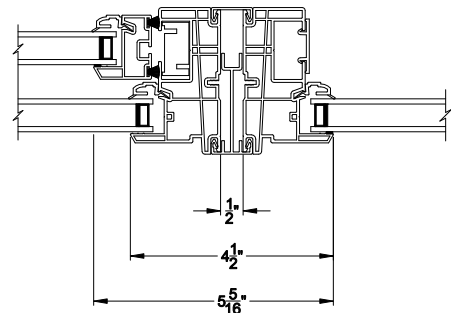

3500 SINGLE HUNG WINDOW (9107)
Vertical Section

3500 SINGLE HUNG WINDOW
Horizontal Stack Section - Tran / SH

3500 SINGLE HUNG WINDOW
Vertical Mull Section - SH / SH

3500 SINGLE HUNG WINDOW (9107)
Horizontal Section

3500 SINGLE HUNG WINDOW
Vertical Mull Section - SH / PIC

Note: All dimensions are approximate. Visions reserves the right to change specifications without notice.

Visions®

3500 Series without J-channel

Single Hung Windows

CROSS SECTION DETAILS

3500 SINGLE HUNG WINDOW (9107)
Vertical Section - 4-9/16" Jamb

3500 SINGLE HUNG WINDOW
Horizontal Stack Section - Tran / SH

3500 SINGLE HUNG WINDOW
Vertical Mull Section - SH / SH

3500 SINGLE HUNG WINDOW (9107)
Horizontal Section - 4-9/16" Jamb

3500 SINGLE HUNG WINDOW
Vertical Mull Section - SH / PIC

Note: All dimensions are approximate. Visions reserves the right to change specifications without notice.