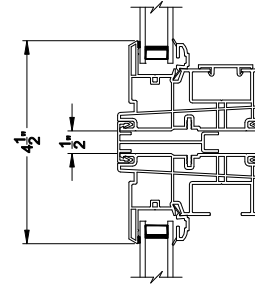

3500 SINGLE HUNG WINDOW
Vertical Mull Section - SH / PIC

Note: All dimensions are approximate. Visions reserves the right to change specifications without notice.

Visions®

3500 Series without J-channel

Single Hung Windows

CROSS SECTION DETAILS

3500 SINGLE HUNG WINDOW (9107)
Vertical Section - 4-9/16" Jamb

3500 SINGLE HUNG WINDOW
Horizontal Stack Section - Tran / SH

3500 SINGLE HUNG WINDOW
Vertical Mull Section - SH / SH

3500 SINGLE HUNG WINDOW (9107)
Horizontal Section - 4-9/16" Jamb

3500 SINGLE HUNG WINDOW
Vertical Mull Section - SH / PIC

Note: All dimensions are approximate. Visions reserves the right to change specifications without notice.