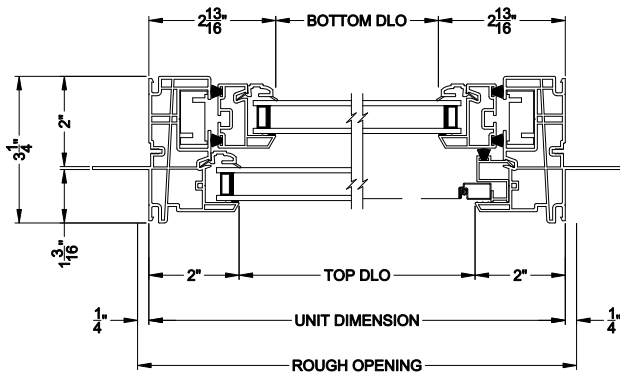

3500 SINGLE HUNG WINDOW (9107)
Vertical Section

3500 SINGLE HUNG WINDOW
Horizontal Stack Section - Tran / SH

3500 SINGLE HUNG WINDOW
Vertical Mull Section - SH / SH

3500 SINGLE HUNG WINDOW (9107)
Horizontal Section

3500 SINGLE HUNG WINDOW
Vertical Mull Section - SH / PIC

Note: All dimensions are approximate. Visions reserves the right to change specifications without notice.

Visions®

3500 Series without J-channel

Single Hung Windows

CROSS SECTION DETAILS

3500 SINGLE HUNG WINDOW (9107)
Vertical Section - 4-9/16" Jamb

3500 SINGLE HUNG WINDOW
Horizontal Stack Section - Tran / SH

3500 SINGLE HUNG WINDOW
Vertical Mull Section - SH / SH

3500 SINGLE HUNG WINDOW (9107)
Horizontal Section - 4-9/16" Jamb

3500 SINGLE HUNG WINDOW
Vertical Mull Section - SH / PIC

Note: All dimensions are approximate. Visions reserves the right to change specifications without notice.