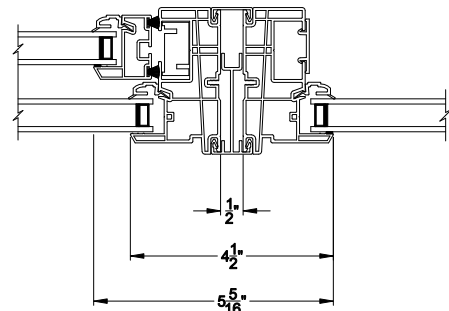

3500 SINGLE HUNG WINDOW
Vertical Mull Section - SH / PIC

Note: All dimensions are approximate. Visions reserves the right to change specifications without notice.

Visions®

3500 Series without J-channel

Single Hung Windows

CROSS SECTION DETAILS

3500 SINGLE HUNG WINDOW (9107)
Vertical Section - 4-9/16" Jamb

3500 SINGLE HUNG WINDOW
Horizontal Stack Section - Tran / SH

3500 SINGLE HUNG WINDOW
Vertical Mull Section - SH / SH

3500 SINGLE HUNG WINDOW (9107)
Horizontal Section - 4-9/16" Jamb

3500 SINGLE HUNG WINDOW
Vertical Mull Section - SH / PIC

Note: All dimensions are approximate. Visions reserves the right to change specifications without notice.