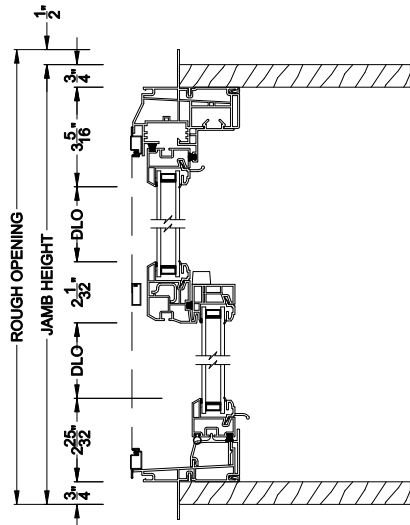

## CROSS SECTION DETAILS

VISIONS 3500 DOUBLE HUNG 30° A-BAY (9108)  
Vertical Section - Operating flanker

VISIONS 3500 DOUBLE HUNG 30° A-BAY (9310)  
Vertical Section - Picture center

VISIONS 3500 DOUBLE HUNG 30° A-BAY (9108/9310)  
Horizontal Section

Note: All dimensions are approximate. Visions reserves the right to change specifications without notice.