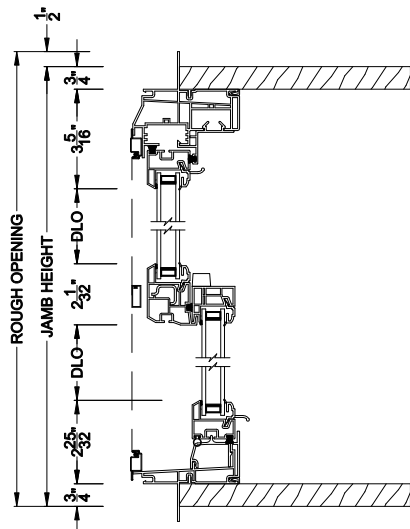

Visions®

3500 Series without J-channel

Double Hung Windows

CROSS SECTION DETAILS

VISIONS 3500 DOUBLE HUNG 30° A-BAY (9108)
Vertical Section - Operating flanker

VISIONS 3500 DOUBLE HUNG 30° A-BAY (9310)
Vertical Section - Picture center

VISIONS 3500 DOUBLE HUNG 30° A-BAY (9108/9310)
Horizontal Section

Note: All dimensions are approximate. Visions reserves the right to change specifications without notice.