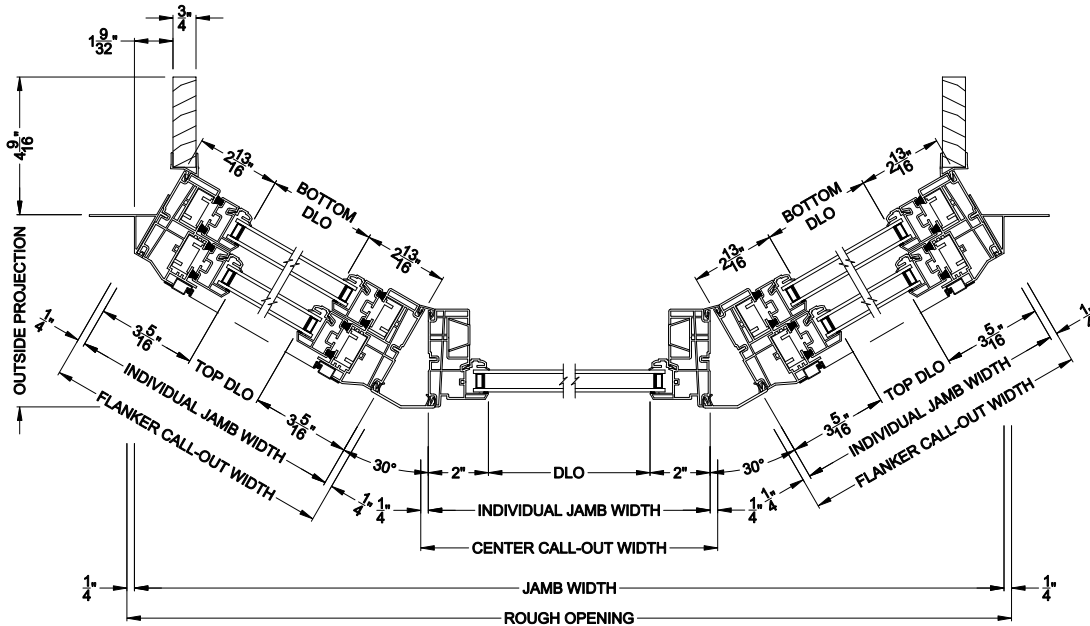

Visions®

3500 Series without J-channel

Double Hung Windows

CROSS SECTION DETAILS

VISIONS 3500 DOUBLE HUNG 30° A-BAY (9108)
Vertical Section - Operating flanker

VISIONS 3500 DOUBLE HUNG 30° A-BAY (9310)
Vertical Section - Picture center

VISIONS 3500 DOUBLE HUNG 30° A-BAY (9108/9310)
Horizontal Section

Note: All dimensions are approximate. Visions reserves the right to change specifications without notice.