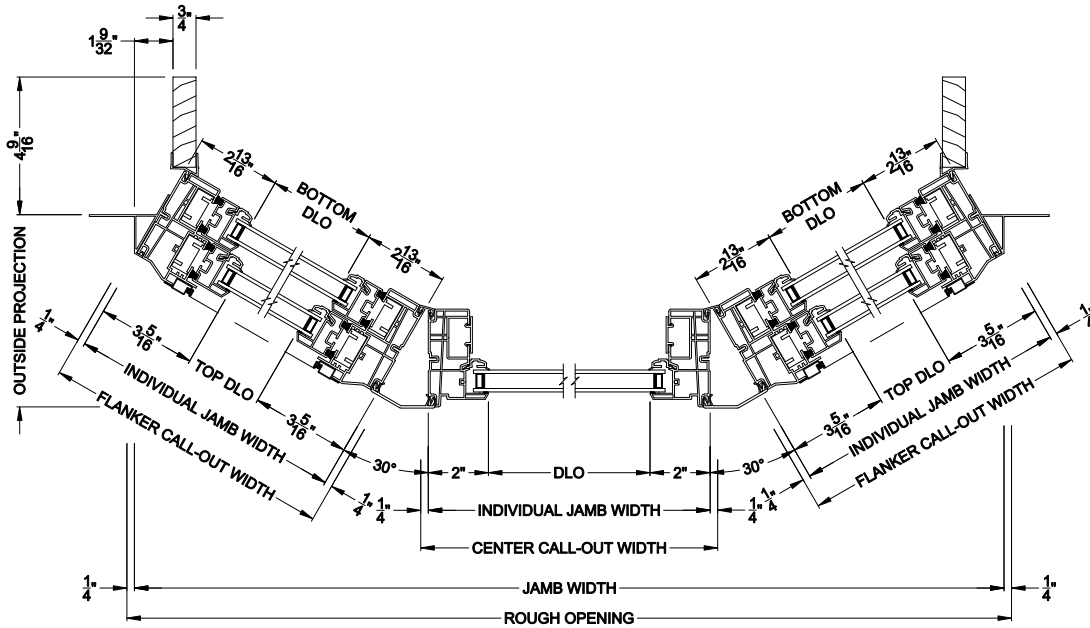

# Double Hung Windows

## CROSS SECTION DETAILS

VISIONS 3500 DOUBLE HUNG 30° A-BAY (9108)  
Vertical Section - Operating flanker

VISIONS 3500 DOUBLE HUNG 30° A-BAY (9310)  
Vertical Section - Picture center

VISIONS 3500 DOUBLE HUNG 30° A-BAY (9108/9310)  
Horizontal Section