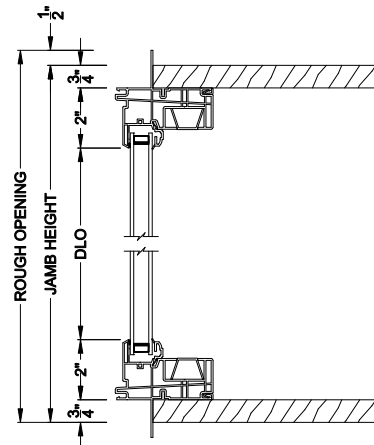

Visions®

3500 Series without J-channel

Double Hung Windows

CROSS SECTION DETAILS

VISIONS 3500 DOUBLE HUNG 30° A-BAY (9108)
Vertical Section - Operating flanker

VISIONS 3500 DOUBLE HUNG 30° A-BAY (9310)
Vertical Section - Picture center

VISIONS 3500 DOUBLE HUNG 30° A-BAY (9108/9310)
Horizontal Section

Note: All dimensions are approximate. Visions reserves the right to change specifications without notice.