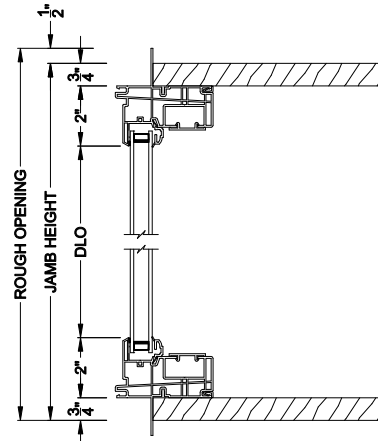

## CROSS SECTION DETAILS

VISIONS 3500 DOUBLE HUNG 30° A-BAY (9108)  
Vertical Section - Operating flanker

VISIONS 3500 DOUBLE HUNG 30° A-BAY (9310)  
Vertical Section - Picture center

VISIONS 3500 DOUBLE HUNG 30° A-BAY (9108/9310)  
Horizontal Section

Note: All dimensions are approximate. Visions reserves the right to change specifications without notice.