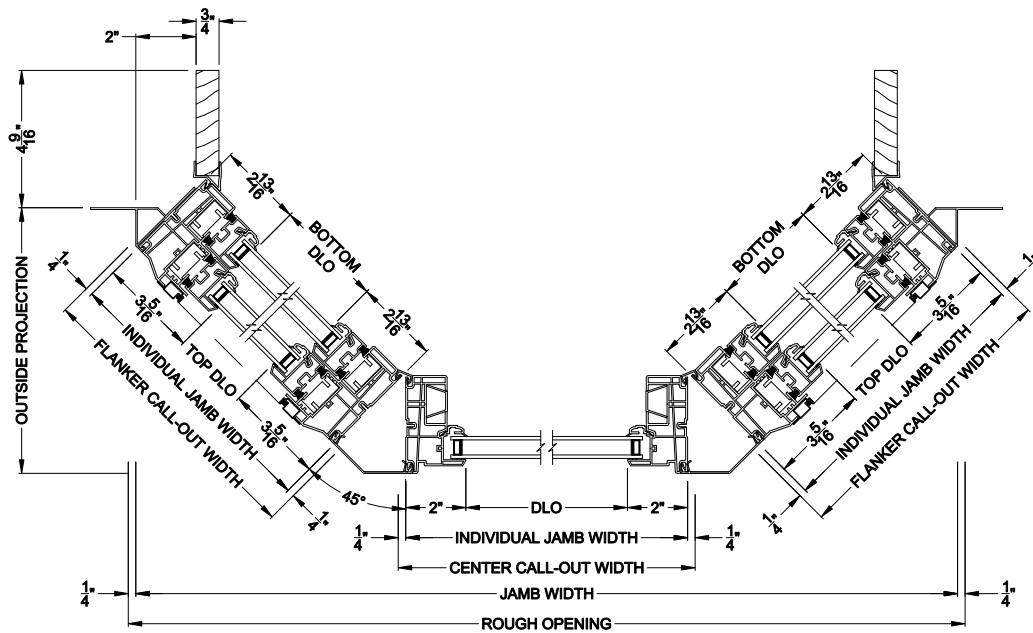

Visions®

3500 Series without J-channel

Double Hung Windows

CROSS SECTION DETAILS

VISIONS 3500 DOUBLE HUNG 45° A-BAY (9108)
Vertical Section - Operating flanker

VISIONS 3500 DOUBLE HUNG 45° A-BAY (9310)
Vertical Section - Picture center

VISIONS 3500 DOUBLE HUNG 45° A-BAY (9108/9310)
Horizontal Section

Note: All dimensions are approximate. Visions reserves the right to change specifications without notice.