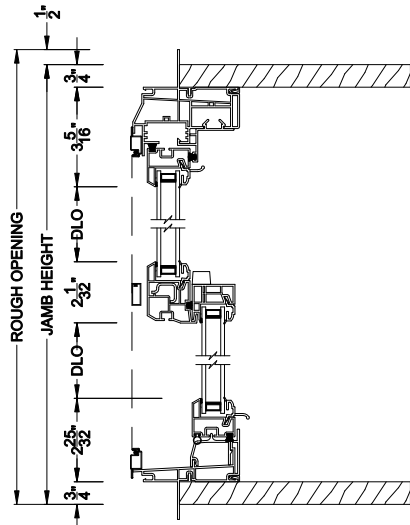

Visions®

3500 Series without J-channel

Double Hung Windows

CROSS SECTION DETAILS

VISIONS 3500 DOUBLE HUNG 45° A-BAY (9108)
Vertical Section - Operating flanker

VISIONS 3500 DOUBLE HUNG 45° A-BAY (9310)
Vertical Section - Picture center

VISIONS 3500 DOUBLE HUNG 45° A-BAY (9108/9310)
Horizontal Section

Note: All dimensions are approximate. Visions reserves the right to change specifications without notice.