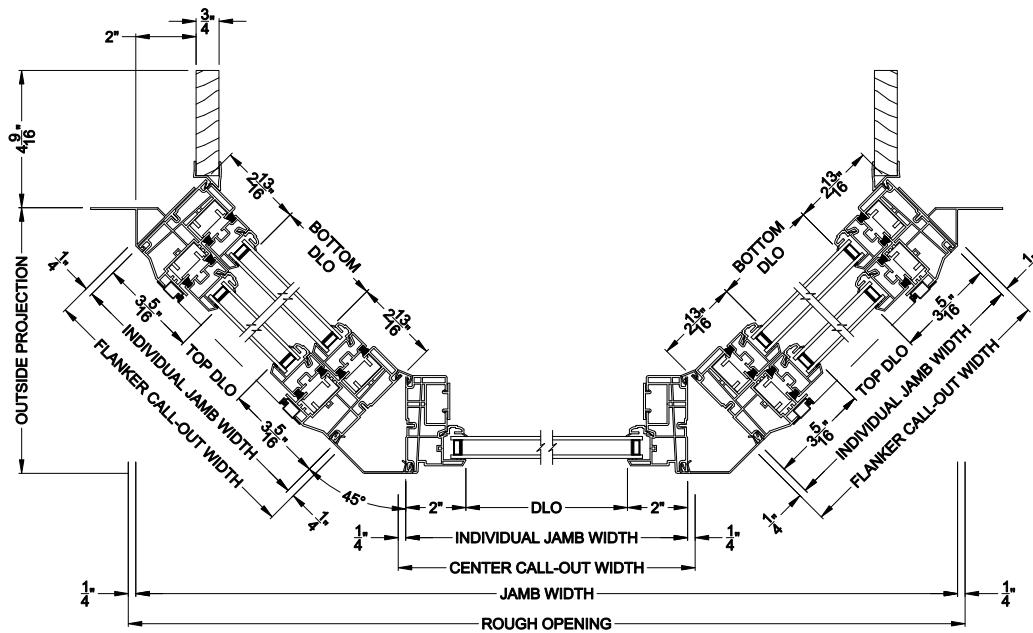

Visions®

3500 Series without J-channel

Double Hung Windows

CROSS SECTION DETAILS

VISIONS 3500 DOUBLE HUNG 45° A-BAY (9108)
Vertical Section - Operating flanker

VISIONS 3500 DOUBLE HUNG 45° A-BAY (9310)
Vertical Section - Picture center

VISIONS 3500 DOUBLE HUNG 45° A-BAY (9108/9310)
Horizontal Section

Note: All dimensions are approximate. Visions reserves the right to change specifications without notice.