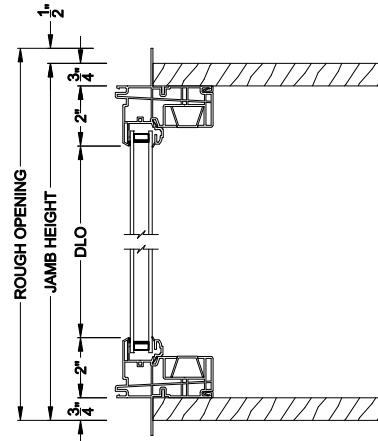

Visions®

3500 Series without J-channel

Double Hung Windows

CROSS SECTION DETAILS

VISIONS 3500 DOUBLE HUNG 45° A-BAY (9108)
Vertical Section - Operating flanker

VISIONS 3500 DOUBLE HUNG 45° A-BAY (9310)
Vertical Section - Picture center

VISIONS 3500 DOUBLE HUNG 45° A-BAY (9108/9310)
Horizontal Section

Note: All dimensions are approximate. Visions reserves the right to change specifications without notice.