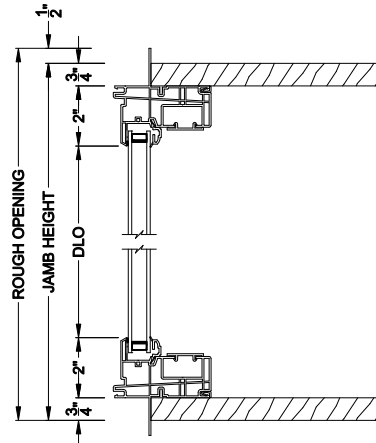

Visions®

3500 Series without J-channel

Double Hung Windows

CROSS SECTION DETAILS

VISIONS 3500 DOUBLE HUNG 45° A-BAY (9108)
Vertical Section - Operating flanker

VISIONS 3500 DOUBLE HUNG 45° A-BAY (9310)
Vertical Section - Picture center

VISIONS 3500 DOUBLE HUNG 45° A-BAY (9108/9310)
Horizontal Section

Note: All dimensions are approximate. Visions reserves the right to change specifications without notice.