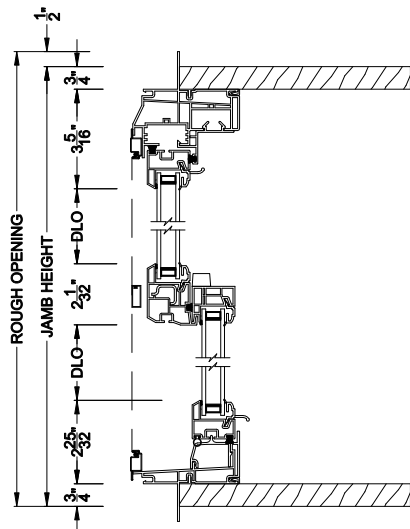

Visions®

3500 Series without J-channel

Double Hung Windows

CROSS SECTION DETAILS

VISIONS 3500 DOUBLE HUNG 45° A-BAY (9108)
Vertical Section - Operating flanker

VISIONS 3500 DOUBLE HUNG 45° A-BAY (9310)
Vertical Section - Picture center

VISIONS 3500 DOUBLE HUNG 45° A-BAY (9108/9310)
Horizontal Section

Note: All dimensions are approximate. Visions reserves the right to change specifications without notice.