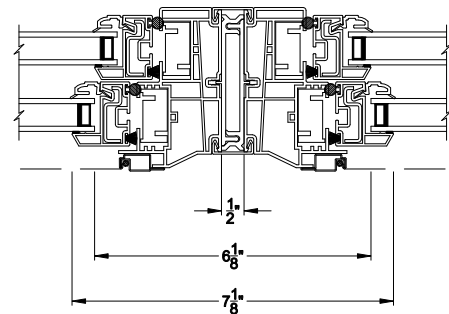

Visions®

3500 Series without J-channel

Double Hung Windows

CROSS SECTION DETAILS

3500 DOUBLE HUNG WINDOW (9108)
Vertical Section - DP50 upgrade

3500 DOUBLE HUNG WINDOW (9108)
Horizontal Section - DP50 upgrade

3500 DOUBLE HUNG WINDOW
Aluminum Vertical Mull Section - DH / DH

Note: All dimensions are approximate. Visions reserves the right to change specifications without notice.