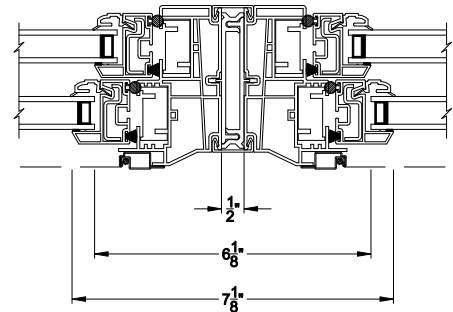

Visions®

3500 Series without J-channel

Double Hung Windows

CROSS SECTION DETAILS

3500 DOUBLE HUNG WINDOW (9108)
Vertical Section - DP50 upgrade

3500 DOUBLE HUNG WINDOW (9108)
Horizontal Section - DP50 upgrade

3500 DOUBLE HUNG WINDOW
Aluminum Vertical Mull Section - DH / DH

Note: All dimensions are approximate. Visions reserves the right to change specifications without notice.