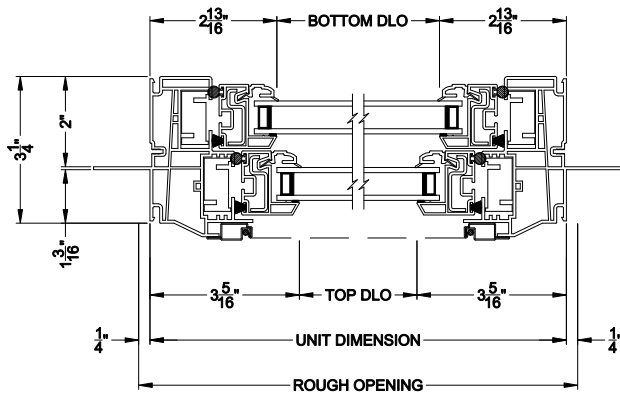

Visions®

3500 Series without J-channel

Double Hung Windows

CROSS SECTION DETAILS

3500 DOUBLE HUNG WINDOW (9108)
Vertical Section - DP50 upgrade

3500 DOUBLE HUNG WINDOW (9108)
Horizontal Section - DP50 upgrade

3500 DOUBLE HUNG WINDOW
Aluminum Vertical Mull Section - DH / DH

Note: All dimensions are approximate. Visions reserves the right to change specifications without notice.