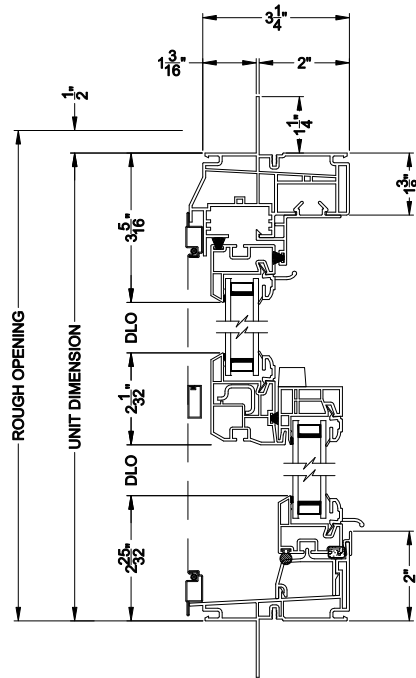

Visions®

3500 Series without J-channel

Double Hung Windows

CROSS SECTION DETAILS

3500 DOUBLE HUNG WINDOW (9108)
Vertical Section - DP50 upgrade

3500 DOUBLE HUNG WINDOW (9108)
Horizontal Section - DP50 upgrade

3500 DOUBLE HUNG WINDOW
Aluminum Vertical Mull Section - DH / DH

Note: All dimensions are approximate. Visions reserves the right to change specifications without notice.