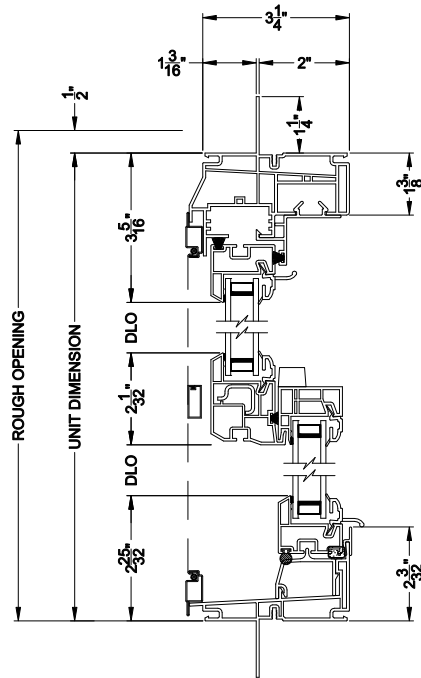

Visions®

3500 Series without J-channel

Double Hung Windows

CROSS SECTION DETAILS

3500 DOUBLE HUNG WINDOW (9108)
Vertical Section - DP50 upgrade

3500 DOUBLE HUNG WINDOW (9108)
Horizontal Section - DP50 upgrade

3500 DOUBLE HUNG WINDOW
Aluminum Vertical Mull Section - DH / DH

Note: All dimensions are approximate. Visions reserves the right to change specifications without notice.