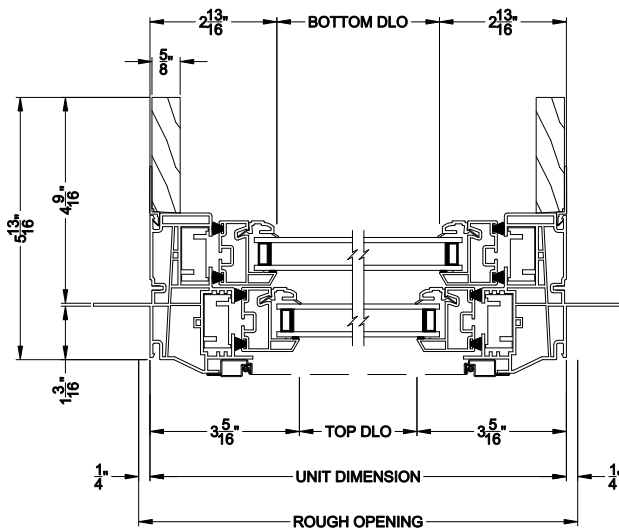

3500 DOUBLE HUNG WINDOW (9108)
Horizontal Section

3500 DOUBLE HUNG WINDOW
Vertical Mull Section - DH / PIC

Note: All dimensions are approximate. Visions reserves the right to change specifications without notice.

Visions®

3500 Series without J-channel

Double Hung Windows

CROSS SECTION DETAILS

3500 DOUBLE HUNG WINDOW (9108)
Vertical Section - 4-9/16" Jamb

3500 DOUBLE HUNG WINDOW
Horizontal Stack Section - Tran / DH

3500 DOUBLE HUNG WINDOW
Vertical Mull Section - DH / DH

3500 DOUBLE HUNG WINDOW (9108)
Horizontal Section - 4-9/16" Jamb

3500 DOUBLE HUNG WINDOW
Vertical Mull Section - DH / PIC

Note: All dimensions are approximate. Visions reserves the right to change specifications without notice.