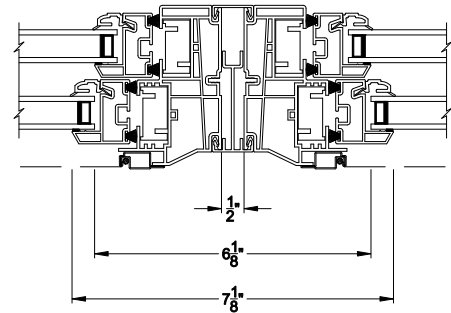

Visions®

3500 Series without J-channel

Double Hung Windows

CROSS SECTION DETAILS

3500 DOUBLE HUNG WINDOW (9108)
Vertical Section

3500 DOUBLE HUNG WINDOW
Horizontal Stack Section - Tran / DH

3500 DOUBLE HUNG WINDOW
Vertical Mull Section - DH / DH

3500 DOUBLE HUNG WINDOW (9108)
Horizontal Section

3500 DOUBLE HUNG WINDOW
Vertical Mull Section - DH / PIC

Note: All dimensions are approximate. Visions reserves the right to change specifications without notice.

Visions®

3500 Series without J-channel

Double Hung Windows

CROSS SECTION DETAILS

3500 DOUBLE HUNG WINDOW (9108)
Vertical Section - 4-9/16" Jamb

3500 DOUBLE HUNG WINDOW
Horizontal Stack Section - Tran / DH

3500 DOUBLE HUNG WINDOW
Vertical Mull Section - DH / DH

3500 DOUBLE HUNG WINDOW (9108)
Horizontal Section - 4-9/16" Jamb

3500 DOUBLE HUNG WINDOW
Vertical Mull Section - DH / PIC

Note: All dimensions are approximate. Visions reserves the right to change specifications without notice.