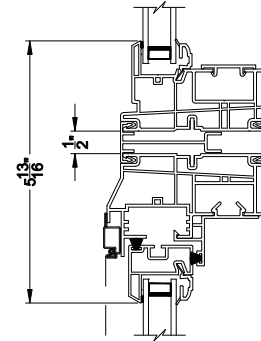

3500 DOUBLE HUNG WINDOW (9108)
Horizontal Section

3500 DOUBLE HUNG WINDOW
Vertical Mull Section - DH / PIC

Note: All dimensions are approximate. Visions reserves the right to change specifications without notice.

Visions®

3500 Series without J-channel

Double Hung Windows

CROSS SECTION DETAILS

3500 DOUBLE HUNG WINDOW (9108)
Vertical Section - 4-9/16" Jamb

3500 DOUBLE HUNG WINDOW
Horizontal Stack Section - Tran / DH

3500 DOUBLE HUNG WINDOW
Vertical Mull Section - DH / DH

3500 DOUBLE HUNG WINDOW (9108)
Horizontal Section - 4-9/16" Jamb

3500 DOUBLE HUNG WINDOW
Vertical Mull Section - DH / PIC

Note: All dimensions are approximate. Visions reserves the right to change specifications without notice.