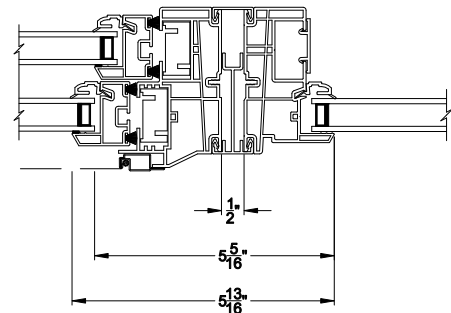

3500 DOUBLE HUNG WINDOW (9108)
Horizontal Section

3500 DOUBLE HUNG WINDOW
Vertical Mull Section - DH / PIC

Note: All dimensions are approximate. Visions reserves the right to change specifications without notice.

Visions®

3500 Series without J-channel

Double Hung Windows

CROSS SECTION DETAILS

3500 DOUBLE HUNG WINDOW (9108)
Vertical Section - 4-9/16" Jamb

3500 DOUBLE HUNG WINDOW
Horizontal Stack Section - Tran / DH

3500 DOUBLE HUNG WINDOW
Vertical Mull Section - DH / DH

3500 DOUBLE HUNG WINDOW (9108)
Horizontal Section - 4-9/16" Jamb

3500 DOUBLE HUNG WINDOW
Vertical Mull Section - DH / PIC

Note: All dimensions are approximate. Visions reserves the right to change specifications without notice.