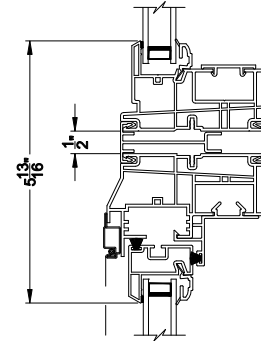

Visions®

3500 Series without J-channel

Double Hung Windows

CROSS SECTION DETAILS

3500 DOUBLE HUNG WINDOW (9108)
Vertical Section

3500 DOUBLE HUNG WINDOW
Horizontal Stack Section - Tran / DH

3500 DOUBLE HUNG WINDOW
Vertical Mull Section - DH / DH

3500 DOUBLE HUNG WINDOW (9108)
Horizontal Section

3500 DOUBLE HUNG WINDOW
Vertical Mull Section - DH / PIC

Note: All dimensions are approximate. Visions reserves the right to change specifications without notice.

Visions®

3500 Series without J-channel

Double Hung Windows

CROSS SECTION DETAILS

3500 DOUBLE HUNG WINDOW (9108)
Vertical Section - 4-9/16" Jamb

3500 DOUBLE HUNG WINDOW
Horizontal Stack Section - Tran / DH

3500 DOUBLE HUNG WINDOW
Vertical Mull Section - DH / DH

3500 DOUBLE HUNG WINDOW (9108)
Horizontal Section - 4-9/16" Jamb

3500 DOUBLE HUNG WINDOW
Vertical Mull Section - DH / PIC

Note: All dimensions are approximate. Visions reserves the right to change specifications without notice.