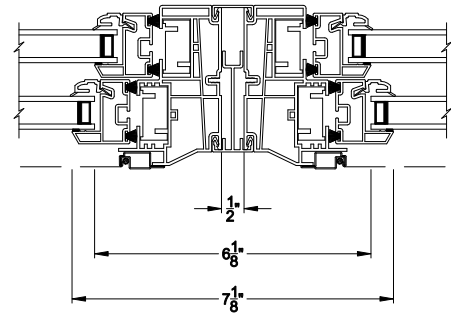

3500 DOUBLE HUNG WINDOW (9108)
Horizontal Section

3500 DOUBLE HUNG WINDOW
Vertical Mull Section - DH / PIC

Note: All dimensions are approximate. Visions reserves the right to change specifications without notice.

Visions®

3500 Series without J-channel

Double Hung Windows

CROSS SECTION DETAILS

3500 DOUBLE HUNG WINDOW (9108)
Vertical Section - 4-9/16" Jamb

3500 DOUBLE HUNG WINDOW
Horizontal Stack Section - Tran / DH

3500 DOUBLE HUNG WINDOW
Vertical Mull Section - DH / DH

3500 DOUBLE HUNG WINDOW (9108)
Horizontal Section - 4-9/16" Jamb

3500 DOUBLE HUNG WINDOW
Vertical Mull Section - DH / PIC

Note: All dimensions are approximate. Visions reserves the right to change specifications without notice.