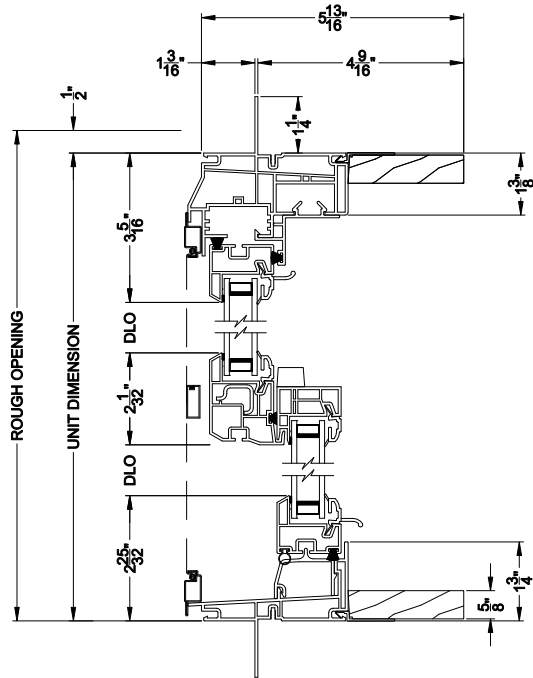

3500 DOUBLE HUNG WINDOW (9108)
Horizontal Section

3500 DOUBLE HUNG WINDOW
Vertical Mull Section - DH / PIC

Note: All dimensions are approximate. Visions reserves the right to change specifications without notice.

Visions®

3500 Series without J-channel

Double Hung Windows

CROSS SECTION DETAILS

3500 DOUBLE HUNG WINDOW (9108)
Vertical Section - 4-9/16" Jamb

3500 DOUBLE HUNG WINDOW
Horizontal Stack Section - Tran / DH

3500 DOUBLE HUNG WINDOW
Vertical Mull Section - DH / DH

3500 DOUBLE HUNG WINDOW (9108)
Horizontal Section - 4-9/16" Jamb

3500 DOUBLE HUNG WINDOW
Vertical Mull Section - DH / PIC

Note: All dimensions are approximate. Visions reserves the right to change specifications without notice.