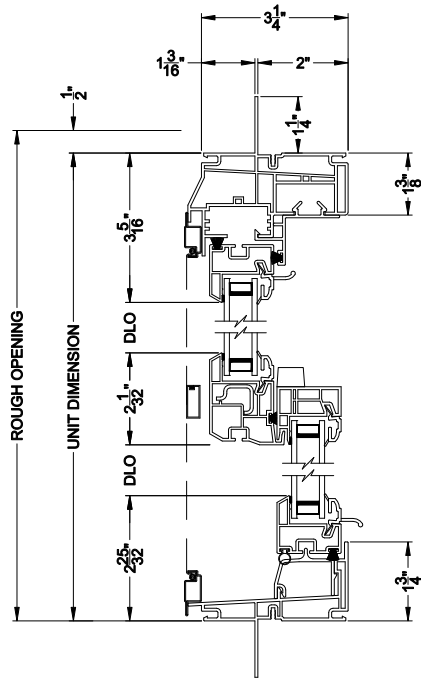

Visions®

3500 Series without J-channel

Double Hung Windows

CROSS SECTION DETAILS

3500 DOUBLE HUNG WINDOW (9108)
Vertical Section

3500 DOUBLE HUNG WINDOW
Horizontal Stack Section - Tran / DH

3500 DOUBLE HUNG WINDOW
Vertical Mull Section - DH / DH

3500 DOUBLE HUNG WINDOW (9108)
Horizontal Section

3500 DOUBLE HUNG WINDOW
Vertical Mull Section - DH / PIC

Note: All dimensions are approximate. Visions reserves the right to change specifications without notice.

Visions®

3500 Series without J-channel

Double Hung Windows

CROSS SECTION DETAILS

3500 DOUBLE HUNG WINDOW (9108)
Vertical Section - 4-9/16" Jamb

3500 DOUBLE HUNG WINDOW
Horizontal Stack Section - Tran / DH

3500 DOUBLE HUNG WINDOW
Vertical Mull Section - DH / DH

3500 DOUBLE HUNG WINDOW (9108)
Horizontal Section - 4-9/16" Jamb

3500 DOUBLE HUNG WINDOW
Vertical Mull Section - DH / PIC

Note: All dimensions are approximate. Visions reserves the right to change specifications without notice.