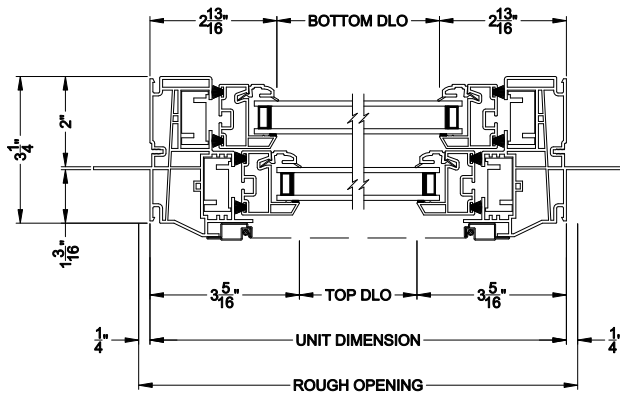

Visions®

3500 Series without J-channel

Double Hung Windows

CROSS SECTION DETAILS

3500 DOUBLE HUNG WINDOW (9108)
Vertical Section

3500 DOUBLE HUNG WINDOW
Horizontal Stack Section - Tran / DH

3500 DOUBLE HUNG WINDOW
Vertical Mull Section - DH / DH

3500 DOUBLE HUNG WINDOW (9108)
Horizontal Section

3500 DOUBLE HUNG WINDOW
Vertical Mull Section - DH / PIC

Note: All dimensions are approximate. Visions reserves the right to change specifications without notice.

Visions®

3500 Series without J-channel

Double Hung Windows

CROSS SECTION DETAILS

3500 DOUBLE HUNG WINDOW (9108)
Vertical Section - 4-9/16" Jamb

3500 DOUBLE HUNG WINDOW
Horizontal Stack Section - Tran / DH

3500 DOUBLE HUNG WINDOW
Vertical Mull Section - DH / DH

3500 DOUBLE HUNG WINDOW (9108)
Horizontal Section - 4-9/16" Jamb

3500 DOUBLE HUNG WINDOW
Vertical Mull Section - DH / PIC

Note: All dimensions are approximate. Visions reserves the right to change specifications without notice.