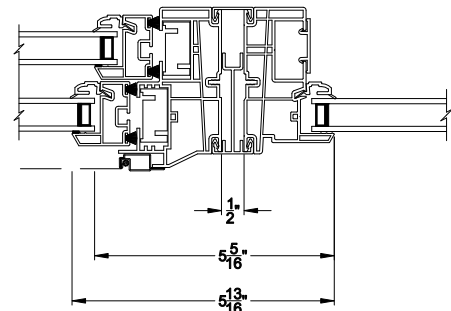

Visions®

3500 Series without J-channel

Double Hung Windows

CROSS SECTION DETAILS

3500 DOUBLE HUNG WINDOW (9108)
Vertical Section

3500 DOUBLE HUNG WINDOW
Horizontal Stack Section - Tran / DH

3500 DOUBLE HUNG WINDOW
Vertical Mull Section - DH / DH

3500 DOUBLE HUNG WINDOW (9108)
Horizontal Section

3500 DOUBLE HUNG WINDOW
Vertical Mull Section - DH / PIC

Note: All dimensions are approximate. Visions reserves the right to change specifications without notice.

Visions®

3500 Series without J-channel

Double Hung Windows

CROSS SECTION DETAILS

3500 DOUBLE HUNG WINDOW (9108)
Vertical Section - 4-9/16" Jamb

3500 DOUBLE HUNG WINDOW
Horizontal Stack Section - Tran / DH

3500 DOUBLE HUNG WINDOW
Vertical Mull Section - DH / DH

3500 DOUBLE HUNG WINDOW (9108)
Horizontal Section - 4-9/16" Jamb

3500 DOUBLE HUNG WINDOW
Vertical Mull Section - DH / PIC

Note: All dimensions are approximate. Visions reserves the right to change specifications without notice.