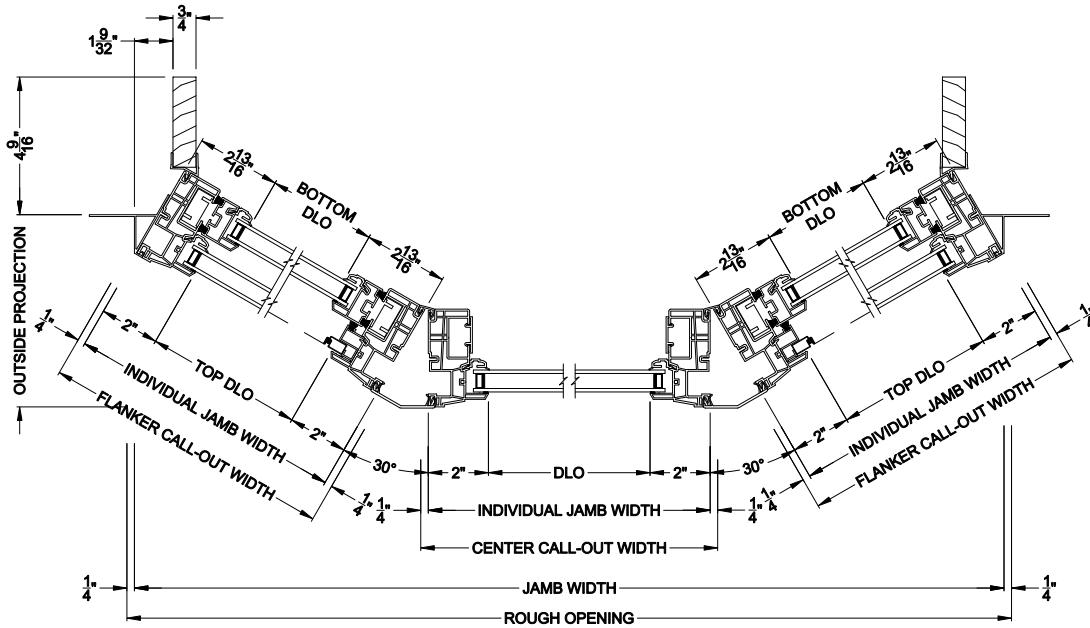

# Single Hung Windows

## CROSS SECTION DETAILS

**VISIONS 3500 SINGLE HUNG 30° A-BAY (9109)**  
Vertical Section - Operating flanker

**VISIONS 3500 SINGLE HUNG 30° A-BAY (9311)**  
Vertical Section - Picture center

**VISIONS 3500 SINGLE HUNG 30° A-BAY (9109/9311)**  
Horizontal Section