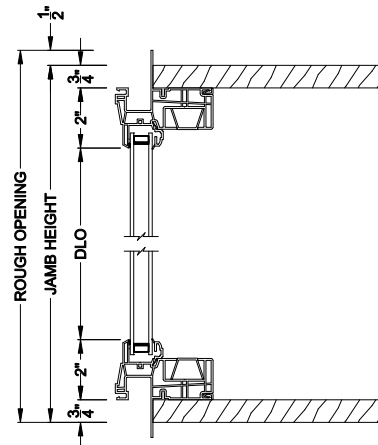

Visions®

3500 Series with J-channel

Single Hung Windows

CROSS SECTION DETAILS

VISIONS 3500 SINGLE HUNG 30° A-BAY (9109)
Vertical Section - Operating flanker

VISIONS 3500 SINGLE HUNG 30° A-BAY (9311)
Vertical Section - Picture center

VISIONS 3500 SINGLE HUNG 30° A-BAY (9109/9311)
Horizontal Section

Note: All dimensions are approximate. Visions reserves the right to change specifications without notice.