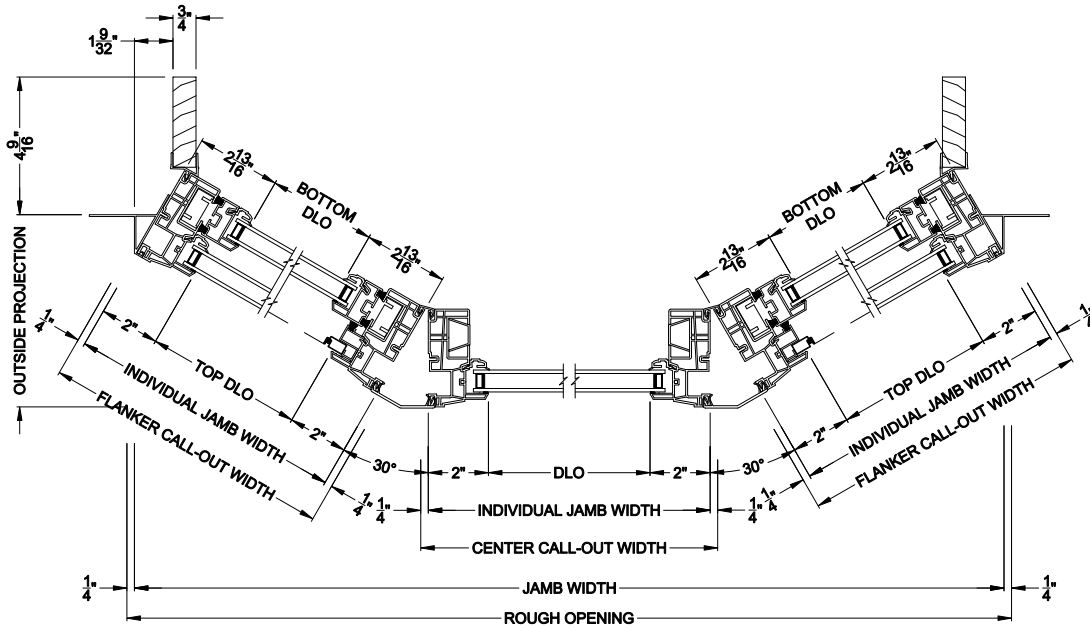

Visions®

3500 Series with J-channel

Single Hung Windows

CROSS SECTION DETAILS

VISIONS 3500 SINGLE HUNG 30° A-BAY (9109)
Vertical Section - Operating flanker

VISIONS 3500 SINGLE HUNG 30° A-BAY (9311)
Vertical Section - Picture center

VISIONS 3500 SINGLE HUNG 30° A-BAY (9109/9311)
Horizontal Section

Note: All dimensions are approximate. Visions reserves the right to change specifications without notice.