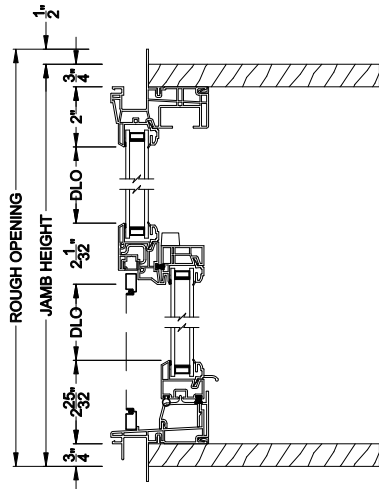

Visions®

3500 Series with J-channel

Single Hung Windows

CROSS SECTION DETAILS

VISIONS 3500 SINGLE HUNG 30° A-BAY (9109)
Vertical Section - Operating flanker

VISIONS 3500 SINGLE HUNG 30° A-BAY (9311)
Vertical Section - Picture center

VISIONS 3500 SINGLE HUNG 30° A-BAY (9109/9311)
Horizontal Section

Note: All dimensions are approximate. Visions reserves the right to change specifications without notice.