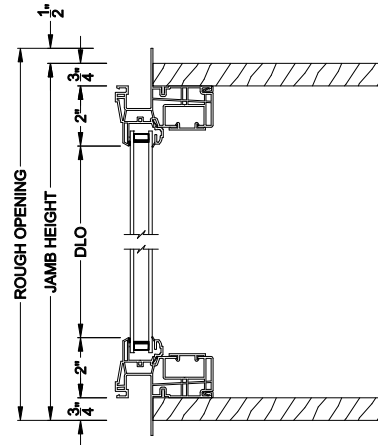

## CROSS SECTION DETAILS

**VISIONS 3500 SINGLE HUNG 30° A-BAY (9109)**  
Vertical Section - Operating flanker

**VISIONS 3500 SINGLE HUNG 30° A-BAY (9311)**  
Vertical Section - Picture center

**VISIONS 3500 SINGLE HUNG 30° A-BAY (9109/9311)**  
Horizontal Section

Note: All dimensions are approximate. Visions reserves the right to change specifications without notice.