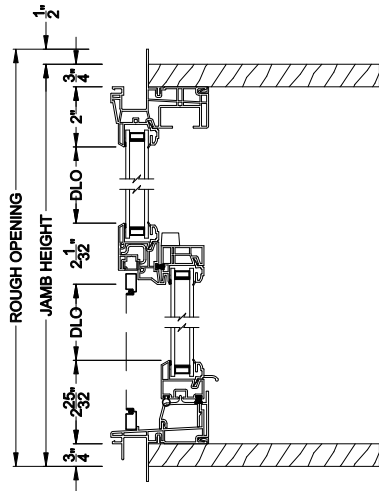

## CROSS SECTION DETAILS

**VISIONS 3500 SINGLE HUNG 30° A-BAY (9109)**  
Vertical Section - Operating flanker

**VISIONS 3500 SINGLE HUNG 30° A-BAY (9311)**  
Vertical Section - Picture center

**VISIONS 3500 SINGLE HUNG 30° A-BAY (9109/9311)**  
Horizontal Section

Note: All dimensions are approximate. Visions reserves the right to change specifications without notice.