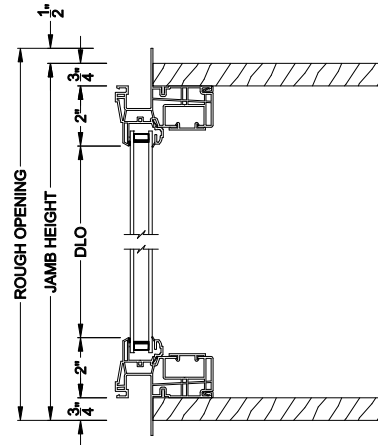

Visions®

3500 Series with J-channel

Single Hung Windows

CROSS SECTION DETAILS

VISIONS 3500 SINGLE HUNG 45° A-BAY (9109)
Vertical Section - Operating flanker

VISIONS 3500 SINGLE HUNG 45° A-BAY (9311)
Vertical Section - Picture center

VISIONS 3500 SINGLE HUNG 45° A-BAY (9109/9311)
Horizontal Section

Note: All dimensions are approximate. Visions reserves the right to change specifications without notice.