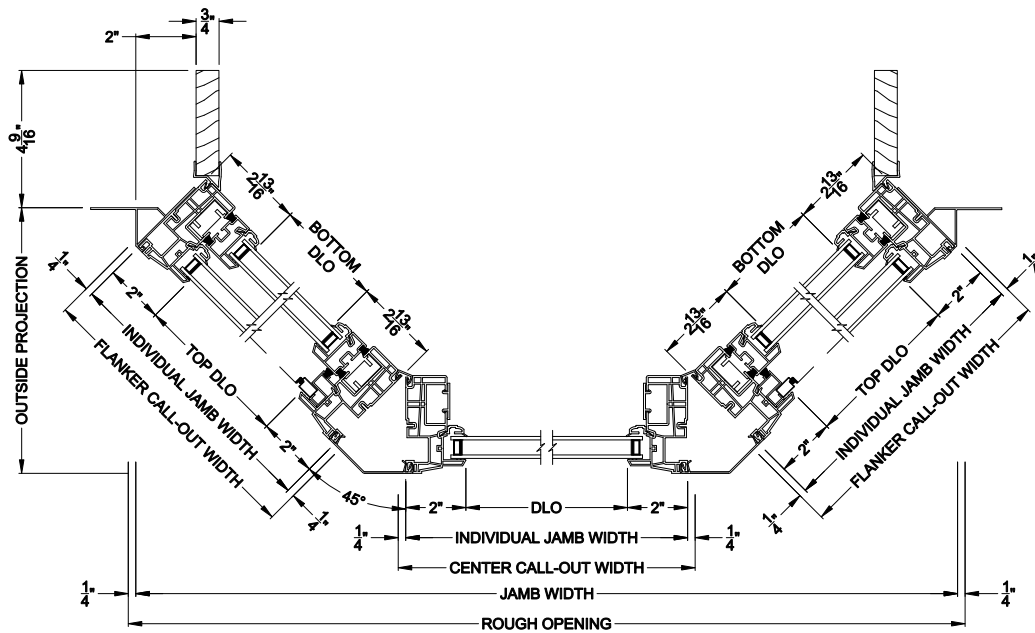

Visions®

3500 Series with J-channel

Single Hung Windows

CROSS SECTION DETAILS

VISIONS 3500 SINGLE HUNG 45° A-BAY (9109)
Vertical Section - Operating flanker

VISIONS 3500 SINGLE HUNG 45° A-BAY (9311)
Vertical Section - Picture center

VISIONS 3500 SINGLE HUNG 45° A-BAY (9109/9311)
Horizontal Section

Note: All dimensions are approximate. Visions reserves the right to change specifications without notice.