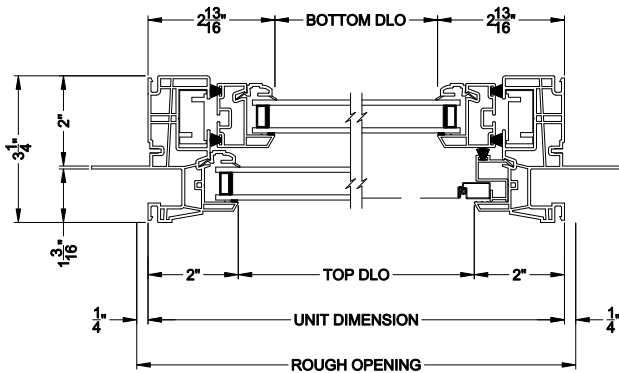

**3500 SINGLE HUNG WINDOW (9109)**  
Vertical Section - J-Channel

**3500 SINGLE HUNG WINDOW**  
Horizontal Stack Section - Tran / SH

**3500 SINGLE HUNG WINDOW**  
Vertical Mull Section - SH / SH

**3500 SINGLE HUNG WINDOW (9109)**  
Horizontal Section - J-Channel

**3500 SINGLE HUNG WINDOW**  
Vertical Mull Section - SH / PIC

Note: All dimensions are approximate. Visions reserves the right to change specifications without notice.

**3500 SINGLE HUNG WINDOW (9109)**  
Vertical Section - 4-9/16" Jamb

**3500 SINGLE HUNG WINDOW**  
Horizontal Stack Section - Tran / SH

**3500 SINGLE HUNG WINDOW**  
Vertical Mull Section - SH / SH

**3500 SINGLE HUNG WINDOW (9109)**  
Horizontal Section - 4-9/16" Jamb

**3500 SINGLE HUNG WINDOW**  
Vertical Mull Section - SH / PIC

Note: All dimensions are approximate. Visions reserves the right to change specifications without notice.