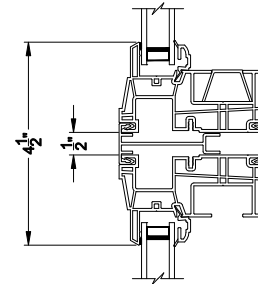

**3500 SINGLE HUNG WINDOW (9109)**  
Vertical Section - J-Channel

**3500 SINGLE HUNG WINDOW**  
Horizontal Stack Section - Tran / SH

**3500 SINGLE HUNG WINDOW**  
Vertical Mull Section - SH / SH

**3500 SINGLE HUNG WINDOW (9109)**  
Horizontal Section - J-Channel

**3500 SINGLE HUNG WINDOW**  
Vertical Mull Section - SH / PIC

Note: All dimensions are approximate. Visions reserves the right to change specifications without notice.

**3500 SINGLE HUNG WINDOW (9109)**  
Vertical Section - 4-9/16" Jamb

**3500 SINGLE HUNG WINDOW**  
Horizontal Stack Section - Tran / SH

**3500 SINGLE HUNG WINDOW**  
Vertical Mull Section - SH / SH

**3500 SINGLE HUNG WINDOW (9109)**  
Horizontal Section - 4-9/16" Jamb

**3500 SINGLE HUNG WINDOW**  
Vertical Mull Section - SH / PIC

Note: All dimensions are approximate. Visions reserves the right to change specifications without notice.