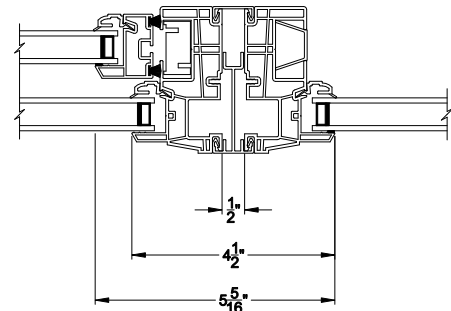

**3500 SINGLE HUNG WINDOW (9109)**  
Vertical Section - J-Channel

**3500 SINGLE HUNG WINDOW**  
Horizontal Stack Section - Tran / SH

**3500 SINGLE HUNG WINDOW**  
Vertical Mull Section - SH / SH

**3500 SINGLE HUNG WINDOW (9109)**  
Horizontal Section - J-Channel

**3500 SINGLE HUNG WINDOW**  
Vertical Mull Section - SH / PIC

Note: All dimensions are approximate. Visions reserves the right to change specifications without notice.

**3500 SINGLE HUNG WINDOW (9109)**  
Vertical Section - 4-9/16" Jamb

**3500 SINGLE HUNG WINDOW**  
Horizontal Stack Section - Tran / SH

**3500 SINGLE HUNG WINDOW**  
Vertical Mull Section - SH / SH

**3500 SINGLE HUNG WINDOW (9109)**  
Horizontal Section - 4-9/16" Jamb

**3500 SINGLE HUNG WINDOW**  
Vertical Mull Section - SH / PIC

Note: All dimensions are approximate. Visions reserves the right to change specifications without notice.