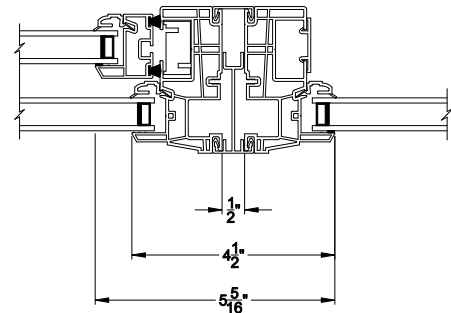

## CROSS SECTION DETAILS

**3500 SINGLE HUNG WINDOW (9109)**  
Vertical Section

**3500 SINGLE HUNG WINDOW**  
Horizontal Stack Section - Tran / SH

**3500 SINGLE HUNG WINDOW**  
Vertical Mull Section - SH / SH

**3500 SINGLE HUNG WINDOW (9109)**  
Horizontal Section

**3500 SINGLE HUNG WINDOW**  
Vertical Mull Section - SH / PIC

Note: All dimensions are approximate. Visions reserves the right to change specifications without notice.