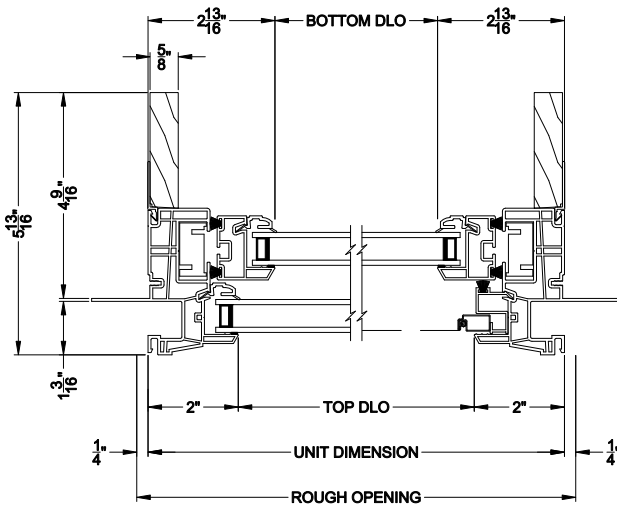

## CROSS SECTION DETAILS

**3500 SINGLE HUNG WINDOW (9109)**  
Vertical Section - 4-9/16" Jamb

**3500 SINGLE HUNG WINDOW**  
Horizontal Stack Section - Tran / SH

**3500 SINGLE HUNG WINDOW**  
Vertical Mull Section - SH / SH

**3500 SINGLE HUNG WINDOW (9109)**  
Horizontal Section - 4-9/16" Jamb

**3500 SINGLE HUNG WINDOW**  
Vertical Mull Section - SH / PIC

Note: All dimensions are approximate. Visions reserves the right to change specifications without notice.