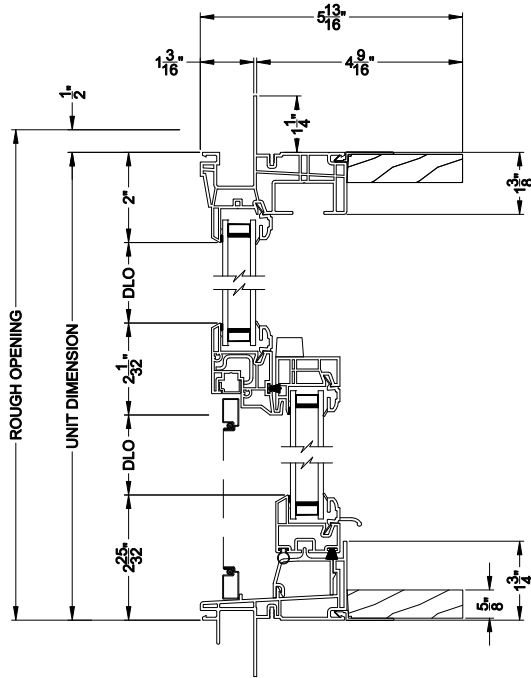

Visions®

3500 Series with J-channel

Single Hung Windows

CROSS SECTION DETAILS

3500 SINGLE HUNG WINDOW (9109)
Vertical Section - 4-9/16" Jamb