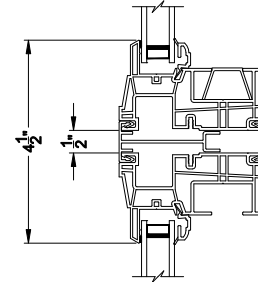

**3500 SINGLE HUNG WINDOW (9109)**  
Vertical Section - J-Channel

**3500 SINGLE HUNG WINDOW**  
Horizontal Stack Section - Tran / SH

**3500 SINGLE HUNG WINDOW**  
Vertical Mull Section - SH / SH

**3500 SINGLE HUNG WINDOW (9109)**  
Horizontal Section - J-Channel

**3500 SINGLE HUNG WINDOW**  
Vertical Mull Section - SH / PIC

Note: All dimensions are approximate. Visions reserves the right to change specifications without notice.

**3500 SINGLE HUNG WINDOW (9109)**  
Vertical Section - 4-9/16" Jamb

**3500 SINGLE HUNG WINDOW**  
Horizontal Stack Section - Tran / SH

**3500 SINGLE HUNG WINDOW**  
Vertical Mull Section - SH / SH

**3500 SINGLE HUNG WINDOW (9109)**  
Horizontal Section - 4-9/16" Jamb

**3500 SINGLE HUNG WINDOW**  
Vertical Mull Section - SH / PIC

Note: All dimensions are approximate. Visions reserves the right to change specifications without notice.