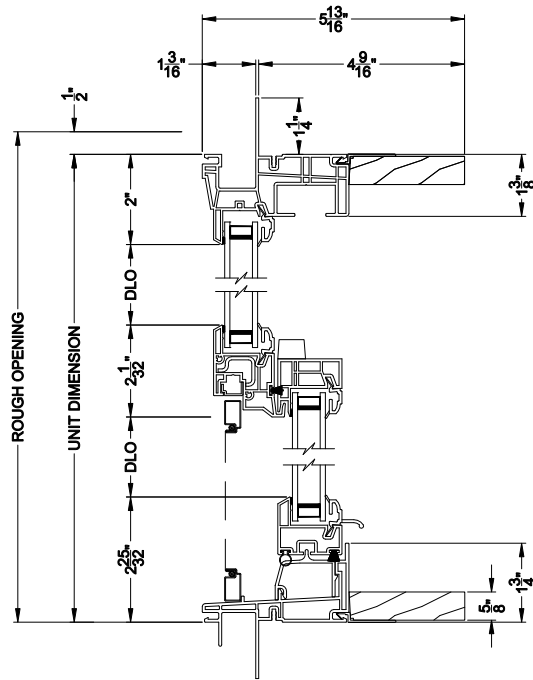

**3500 SINGLE HUNG WINDOW (9109)**  
Vertical Section - J-Channel

**3500 SINGLE HUNG WINDOW**  
Horizontal Stack Section - Tran / SH

**3500 SINGLE HUNG WINDOW**  
Vertical Mull Section - SH / SH

**3500 SINGLE HUNG WINDOW (9109)**  
Horizontal Section - J-Channel

**3500 SINGLE HUNG WINDOW**  
Vertical Mull Section - SH / PIC

Note: All dimensions are approximate. Visions reserves the right to change specifications without notice.

**3500 SINGLE HUNG WINDOW (9109)**  
Vertical Section - 4-9/16" Jamb

**3500 SINGLE HUNG WINDOW**  
Horizontal Stack Section - Tran / SH

**3500 SINGLE HUNG WINDOW**  
Vertical Mull Section - SH / SH

**3500 SINGLE HUNG WINDOW (9109)**  
Horizontal Section - 4-9/16" Jamb

**3500 SINGLE HUNG WINDOW**  
Vertical Mull Section - SH / PIC

Note: All dimensions are approximate. Visions reserves the right to change specifications without notice.