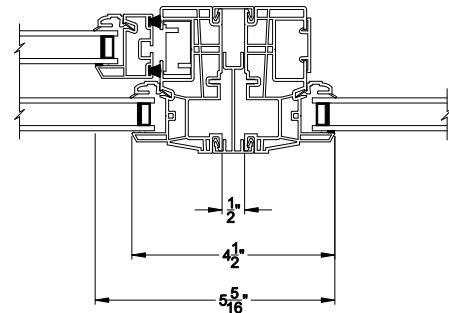

## CROSS SECTION DETAILS

**3500 SINGLE HUNG WINDOW (9109)**  
Vertical Section - 4-9/16" Jamb

**3500 SINGLE HUNG WINDOW**  
Horizontal Stack Section - Tran / SH

**3500 SINGLE HUNG WINDOW**  
Vertical Mull Section - SH / SH

**3500 SINGLE HUNG WINDOW (9109)**  
Horizontal Section - 4-9/16" Jamb

**3500 SINGLE HUNG WINDOW**  
Vertical Mull Section - SH / PIC

Note: All dimensions are approximate. Visions reserves the right to change specifications without notice.