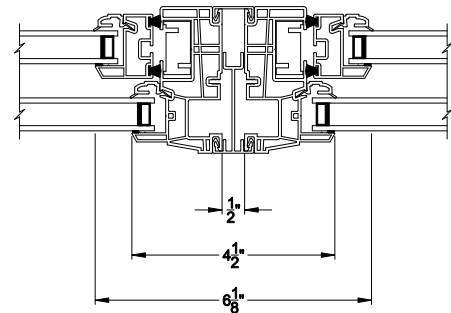

**3500 SINGLE HUNG WINDOW (9109)**  
Vertical Section - J-Channel

**3500 SINGLE HUNG WINDOW**  
Horizontal Stack Section - Tran / SH

**3500 SINGLE HUNG WINDOW**  
Vertical Mull Section - SH / SH

**3500 SINGLE HUNG WINDOW (9109)**  
Horizontal Section - J-Channel

**3500 SINGLE HUNG WINDOW**  
Vertical Mull Section - SH / PIC

Note: All dimensions are approximate. Visions reserves the right to change specifications without notice.

**3500 SINGLE HUNG WINDOW (9109)**  
Vertical Section - 4-9/16" Jamb

**3500 SINGLE HUNG WINDOW**  
Horizontal Stack Section - Tran / SH

**3500 SINGLE HUNG WINDOW**  
Vertical Mull Section - SH / SH

**3500 SINGLE HUNG WINDOW (9109)**  
Horizontal Section - 4-9/16" Jamb

**3500 SINGLE HUNG WINDOW**  
Vertical Mull Section - SH / PIC

Note: All dimensions are approximate. Visions reserves the right to change specifications without notice.