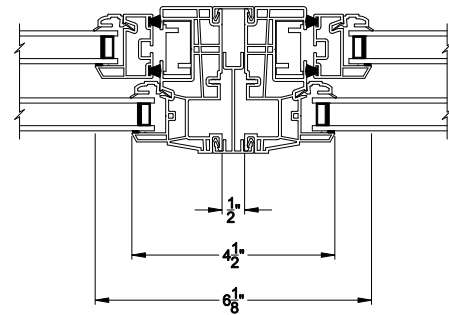

# Single Hung Windows

## CROSS SECTION DETAILS

**3500 SINGLE HUNG WINDOW (9109)**  
Vertical Section - 4-9/16" Jamb

**3500 SINGLE HUNG WINDOW**  
Horizontal Stack Section - Tran / SH

**3500 SINGLE HUNG WINDOW**  
Vertical Mull Section - SH / SH

**3500 SINGLE HUNG WINDOW (9109)**  
Horizontal Section - 4-9/16" Jamb

**3500 SINGLE HUNG WINDOW**  
Vertical Mull Section - SH / PIC

Note: All dimensions are approximate. Visions reserves the right to change specifications without notice.