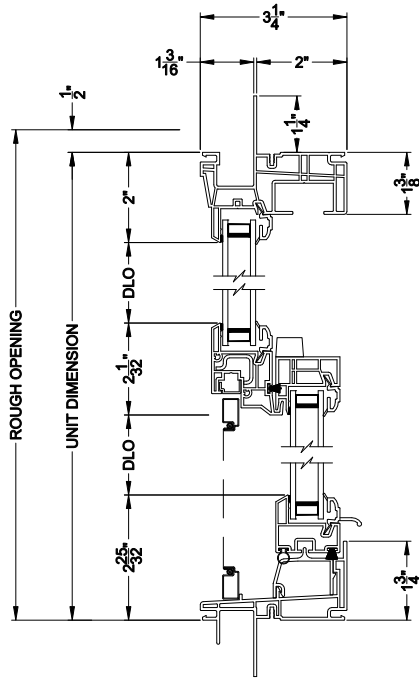

Visions®

3500 Series with J-channel

Single Hung Windows

CROSS SECTION DETAILS

3500 SINGLE HUNG WINDOW (9109)
Vertical Section