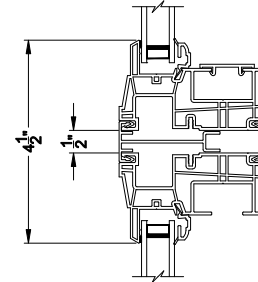

3500 SINGLE HUNG WINDOW
Horizontal Stack Section - Tran / SH