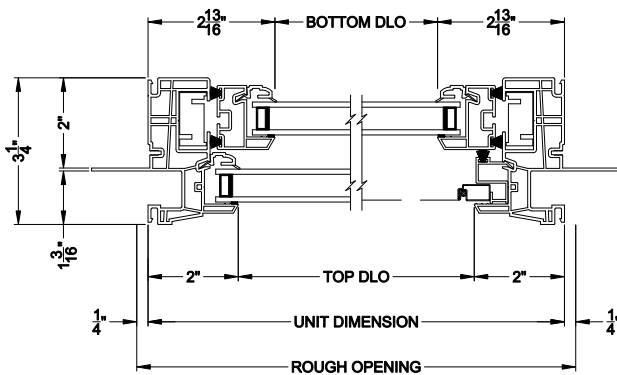

## CROSS SECTION DETAILS

**3500 SINGLE HUNG WINDOW (9109)**  
Vertical Section

**3500 SINGLE HUNG WINDOW**  
Horizontal Stack Section - Tran / SH

**3500 SINGLE HUNG WINDOW**  
Vertical Mull Section - SH / SH

**3500 SINGLE HUNG WINDOW (9109)**  
Horizontal Section

**3500 SINGLE HUNG WINDOW**  
Vertical Mull Section - SH / PIC

Note: All dimensions are approximate. Visions reserves the right to change specifications without notice.