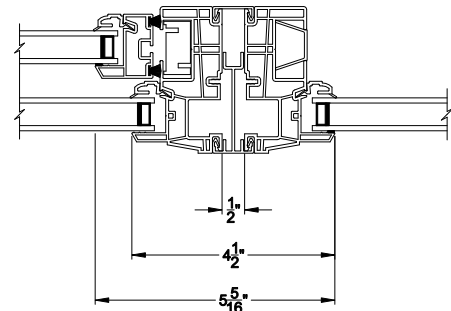

**3500 SINGLE HUNG WINDOW**  
Vertical Mull Section - SH / PIC

Note: All dimensions are approximate. Visions reserves the right to change specifications without notice.

**3500 SINGLE HUNG WINDOW (9109)**  
Vertical Section - 4-9/16" Jamb

**3500 SINGLE HUNG WINDOW**  
Horizontal Stack Section - Tran / SH

**3500 SINGLE HUNG WINDOW**  
Vertical Mull Section - SH / SH

**3500 SINGLE HUNG WINDOW (9109)**  
Horizontal Section - 4-9/16" Jamb

**3500 SINGLE HUNG WINDOW**  
Vertical Mull Section - SH / PIC

Note: All dimensions are approximate. Visions reserves the right to change specifications without notice.