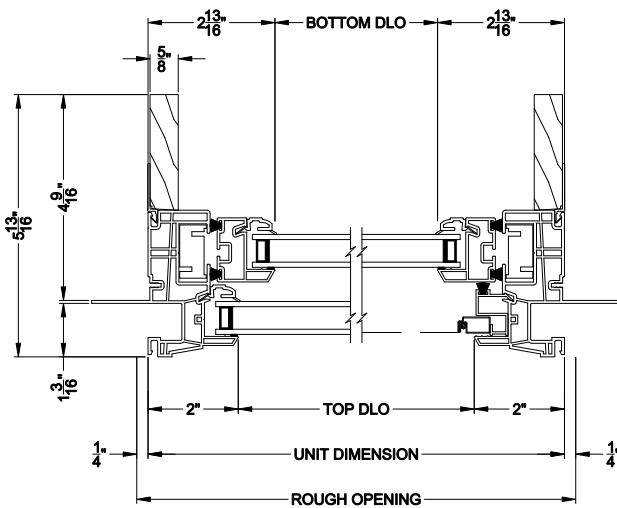

**3500 SINGLE HUNG WINDOW**  
Vertical Mull Section - SH / PIC

Note: All dimensions are approximate. Visions reserves the right to change specifications without notice.

**3500 SINGLE HUNG WINDOW (9109)**  
Vertical Section - 4-9/16" Jamb

**3500 SINGLE HUNG WINDOW**  
Horizontal Stack Section - Tran / SH

**3500 SINGLE HUNG WINDOW**  
Vertical Mull Section - SH / SH

**3500 SINGLE HUNG WINDOW (9109)**  
Horizontal Section - 4-9/16" Jamb

**3500 SINGLE HUNG WINDOW**  
Vertical Mull Section - SH / PIC

Note: All dimensions are approximate. Visions reserves the right to change specifications without notice.