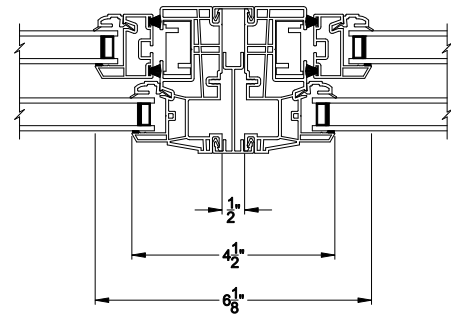

# Single Hung Windows

## CROSS SECTION DETAILS

**3500 SINGLE HUNG WINDOW (9109)**  
Vertical Section

**3500 SINGLE HUNG WINDOW**  
Horizontal Stack Section - Tran / SH

**3500 SINGLE HUNG WINDOW**  
Vertical Mull Section - SH / SH

**3500 SINGLE HUNG WINDOW (9109)**  
Horizontal Section

**3500 SINGLE HUNG WINDOW**  
Vertical Mull Section - SH / PIC

Note: All dimensions are approximate. Visions reserves the right to change specifications without notice.