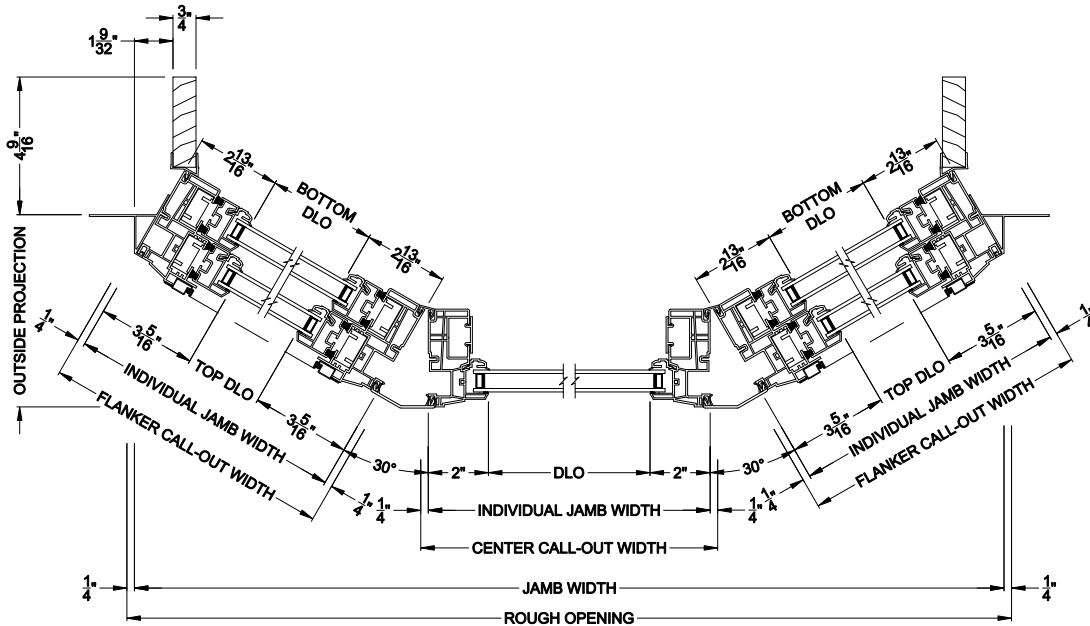

Visions®

3500 Series with J-channel

Double Hung Windows

CROSS SECTION DETAILS

VISIONS 3500 DOUBLE HUNG 30° A-BAY (9110)
Vertical Section - Operating flanker

VISIONS 3500 DOUBLE HUNG 30° A-BAY (9311)
Vertical Section - Picture center

VISIONS 3500 DOUBLE HUNG 30° A-BAY (9110/9310)
Horizontal Section

Note: All dimensions are approximate. Visions reserves the right to change specifications without notice.