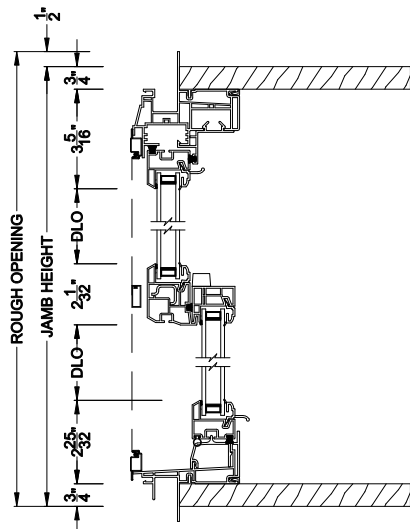

Visions®

3500 Series with J-channel

Double Hung Windows

CROSS SECTION DETAILS

VISIONS 3500 DOUBLE HUNG 30° A-BAY (9110)
Vertical Section - Operating flanker

VISIONS 3500 DOUBLE HUNG 30° A-BAY (9311)
Vertical Section - Picture center

VISIONS 3500 DOUBLE HUNG 30° A-BAY (9110/9310)
Horizontal Section

Note: All dimensions are approximate. Visions reserves the right to change specifications without notice.