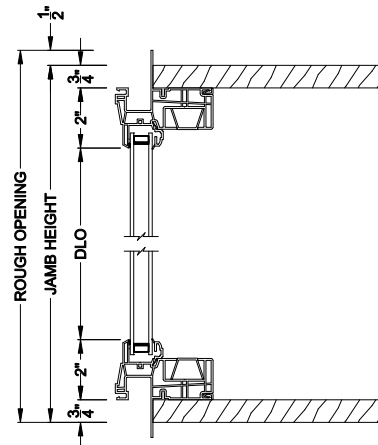

Visions®

3500 Series with J-channel

Double Hung Windows

CROSS SECTION DETAILS

VISIONS 3500 DOUBLE HUNG 30° A-BAY (9110)
Vertical Section - Operating flanker

VISIONS 3500 DOUBLE HUNG 30° A-BAY (9311)
Vertical Section - Picture center

VISIONS 3500 DOUBLE HUNG 30° A-BAY (9110/9310)
Horizontal Section

Note: All dimensions are approximate. Visions reserves the right to change specifications without notice.