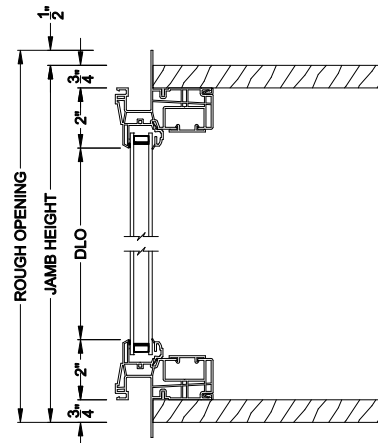

Visions®

3500 Series with J-channel

Double Hung Windows

CROSS SECTION DETAILS

VISIONS 3500 DOUBLE HUNG 30° A-BAY (9110)
Vertical Section - Operating flanker

VISIONS 3500 DOUBLE HUNG 30° A-BAY (9311)
Vertical Section - Picture center

VISIONS 3500 DOUBLE HUNG 30° A-BAY (9110/9310)
Horizontal Section

Note: All dimensions are approximate. Visions reserves the right to change specifications without notice.