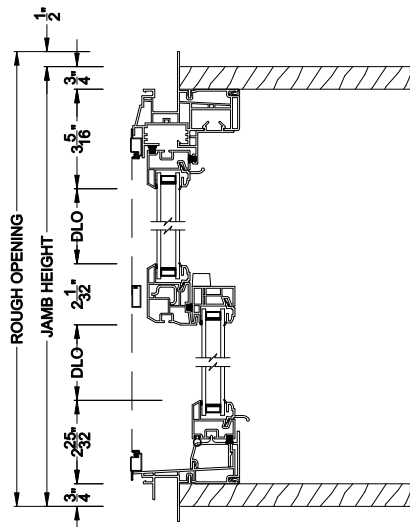

Visions®

3500 Series with J-channel

Double Hung Windows

CROSS SECTION DETAILS

VISIONS 3500 DOUBLE HUNG 30° A-BAY (9110)
Vertical Section - Operating flanker

VISIONS 3500 DOUBLE HUNG 30° A-BAY (9311)
Vertical Section - Picture center

VISIONS 3500 DOUBLE HUNG 30° A-BAY (9110/9310)
Horizontal Section

Note: All dimensions are approximate. Visions reserves the right to change specifications without notice.