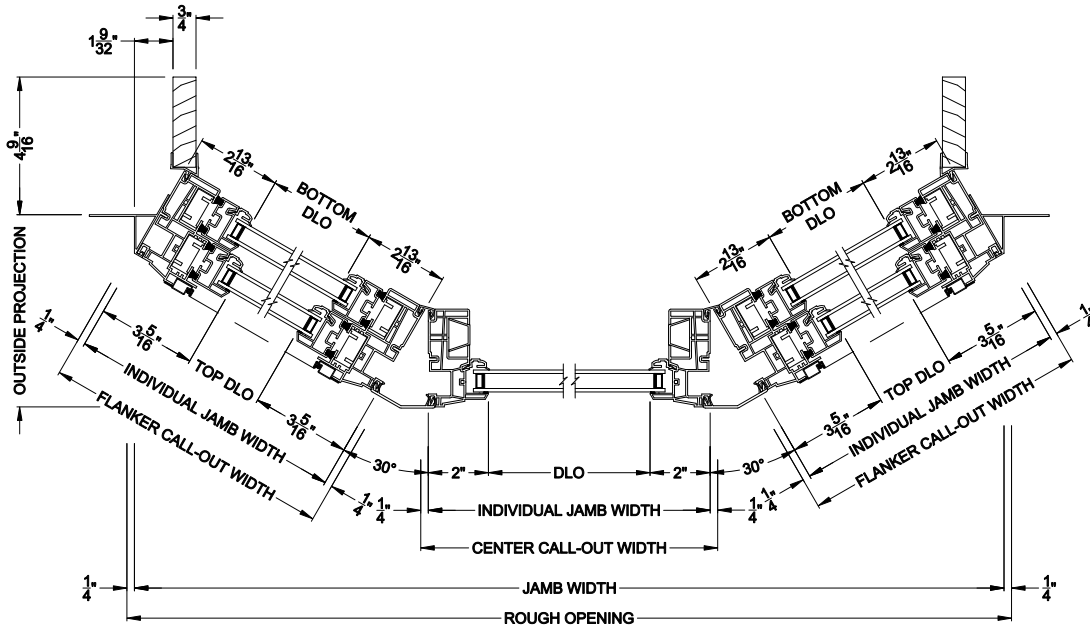

Visions®

3500 Series with J-channel

Double Hung Windows

CROSS SECTION DETAILS

VISIONS 3500 DOUBLE HUNG 30° A-BAY (9110)
Vertical Section - Operating flanker

VISIONS 3500 DOUBLE HUNG 30° A-BAY (9311)
Vertical Section - Picture center

VISIONS 3500 DOUBLE HUNG 30° A-BAY (9110/9310)
Horizontal Section

Note: All dimensions are approximate. Visions reserves the right to change specifications without notice.