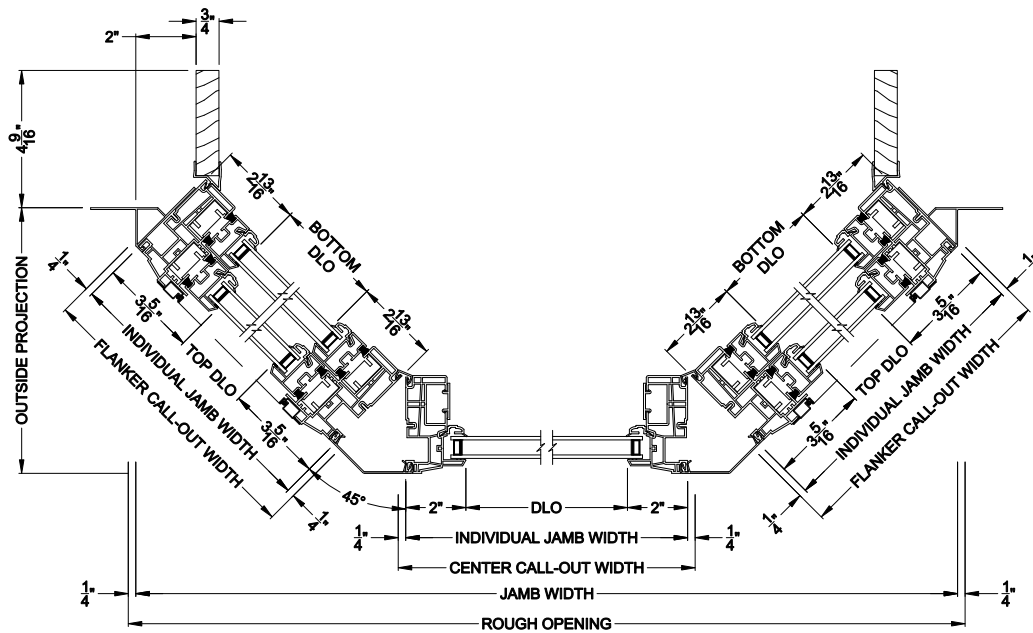

# Double Hung Windows

## CROSS SECTION DETAILS

VISIONS 3500 DOUBLE HUNG 45° A-BAY (9110)  
Vertical Section - Operating flanker

VISIONS 3500 DOUBLE HUNG 45° A-BAY (9311)  
Vertical Section - Picture center

VISIONS 3500 DOUBLE HUNG 45° A-BAY (9110/9311)  
Horizontal Section