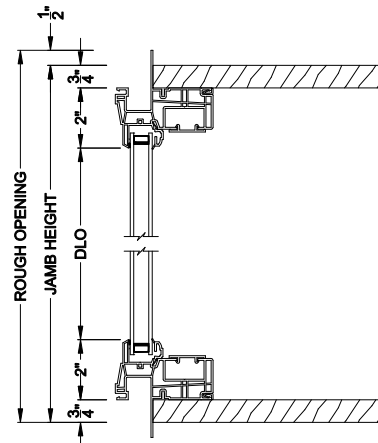

## CROSS SECTION DETAILS

VISIONS 3500 DOUBLE HUNG 45° A-BAY (9110)  
Vertical Section - Operating flanker

VISIONS 3500 DOUBLE HUNG 45° A-BAY (9311)  
Vertical Section - Picture center

VISIONS 3500 DOUBLE HUNG 45° A-BAY (9110/9311)  
Horizontal Section

Note: All dimensions are approximate. Visions reserves the right to change specifications without notice.