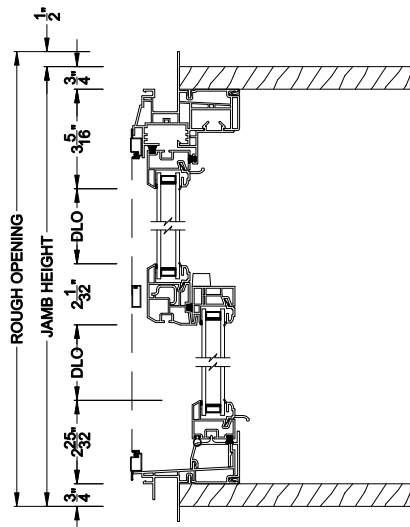

## CROSS SECTION DETAILS

VISIONS 3500 DOUBLE HUNG 45° A-BAY (9110)  
Vertical Section - Operating flanker

VISIONS 3500 DOUBLE HUNG 45° A-BAY (9311)  
Vertical Section - Picture center

VISIONS 3500 DOUBLE HUNG 45° A-BAY (9110/9311)  
Horizontal Section

Note: All dimensions are approximate. Visions reserves the right to change specifications without notice.