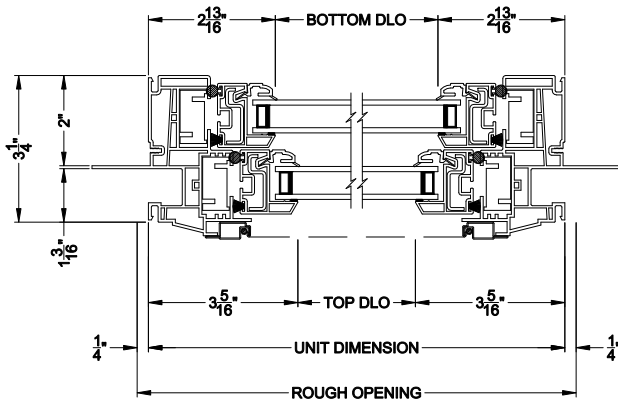

Visions®

3500 Series with J-channel

Double Hung Windows

CROSS SECTION DETAILS

3500 DOUBLE HUNG WINDOW (9110)
Vertical Section - DP50 upgrade

3500 DOUBLE HUNG WINDOW (9110)
Horizontal Section - DP50 upgrade

3500 DOUBLE HUNG WINDOW
Aluminum Vertical Mull Section - DH / DH

Note: All dimensions are approximate. Visions reserves the right to change specifications without notice.