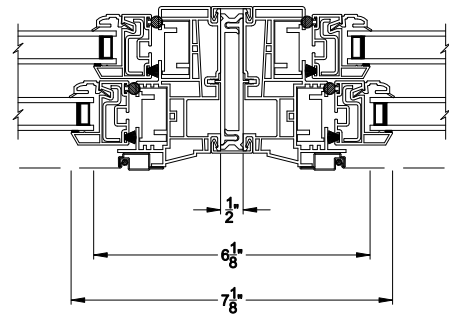

Visions®

3500 Series with J-channel

Double Hung Windows

CROSS SECTION DETAILS

3500 DOUBLE HUNG WINDOW (9110)
Vertical Section - DP50 upgrade

3500 DOUBLE HUNG WINDOW (9110)
Horizontal Section - DP50 upgrade

3500 DOUBLE HUNG WINDOW
Aluminum Vertical Mull Section - DH / DH

Note: All dimensions are approximate. Visions reserves the right to change specifications without notice.