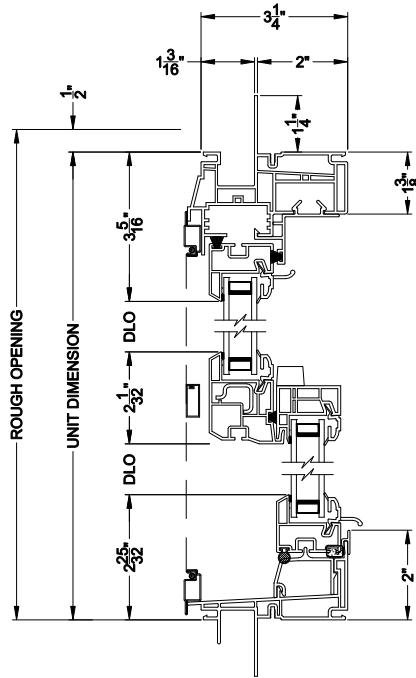

Visions®

3500 Series with J-channel

Double Hung Windows

CROSS SECTION DETAILS

3500 DOUBLE HUNG WINDOW (9110)
Vertical Section - DP50 upgrade

3500 DOUBLE HUNG WINDOW (9110)
Horizontal Section - DP50 upgrade

3500 DOUBLE HUNG WINDOW
Aluminum Vertical Mull Section - DH / DH

Note: All dimensions are approximate. Visions reserves the right to change specifications without notice.