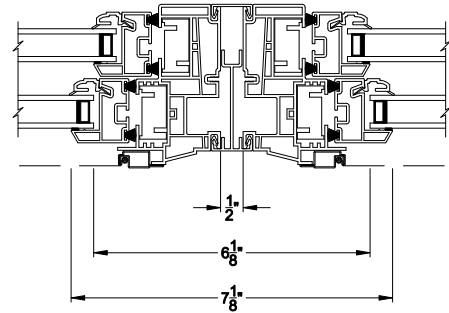

Visions®

3500 Series with J-channel

Double Hung Windows

CROSS SECTION DETAILS

3500 DOUBLE HUNG WINDOW (9110)
Vertical Section

3500 DOUBLE HUNG WINDOW
Horizontal Stack Section - Tran / DH

3500 DOUBLE HUNG WINDOW
Vertical Mull Section - DH / DH

3500 DOUBLE HUNG WINDOW (9110)
Horizontal Section

3500 DOUBLE HUNG WINDOW
Vertical Mull Section - DH / PIC

Note: All dimensions are approximate. Visions reserves the right to change specifications without notice.

Visions®

3500 Series with J-channel

Double Hung Windows

CROSS SECTION DETAILS

3500 DOUBLE HUNG WINDOW (9110)
Vertical Section - 4-9/16" Jamb

3500 DOUBLE HUNG WINDOW
Horizontal Stack Section - Tran / DH

3500 DOUBLE HUNG WINDOW
Vertical Mull Section - DH / DH

3500 DOUBLE HUNG WINDOW (9110)
Horizontal Section - 4-9/16" Jamb

3500 DOUBLE HUNG WINDOW
Vertical Mull Section - DH / PIC

Note: All dimensions are approximate. Visions reserves the right to change specifications without notice.