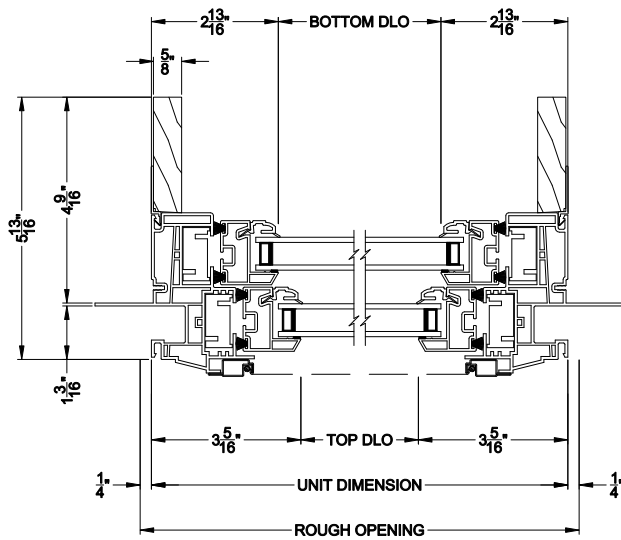

3500 DOUBLE HUNG WINDOW (9110)
Horizontal Section

3500 DOUBLE HUNG WINDOW
Vertical Mull Section - DH / PIC

Note: All dimensions are approximate. Visions reserves the right to change specifications without notice.

Visions®

3500 Series with J-channel

Double Hung Windows

CROSS SECTION DETAILS

3500 DOUBLE HUNG WINDOW (9110)
Vertical Section - 4-9/16" Jamb

3500 DOUBLE HUNG WINDOW
Horizontal Stack Section - Tran / DH

3500 DOUBLE HUNG WINDOW
Vertical Mull Section - DH / DH

3500 DOUBLE HUNG WINDOW (9110)
Horizontal Section - 4-9/16" Jamb

3500 DOUBLE HUNG WINDOW
Vertical Mull Section - DH / PIC

Note: All dimensions are approximate. Visions reserves the right to change specifications without notice.