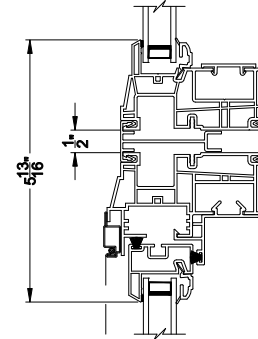

3500 DOUBLE HUNG WINDOW (9110)
Horizontal Section

3500 DOUBLE HUNG WINDOW
Vertical Mull Section - DH / PIC

Note: All dimensions are approximate. Visions reserves the right to change specifications without notice.

Visions®

3500 Series with J-channel

Double Hung Windows

CROSS SECTION DETAILS

3500 DOUBLE HUNG WINDOW (9110)
Vertical Section - 4-9/16" Jamb

3500 DOUBLE HUNG WINDOW
Horizontal Stack Section - Tran / DH

3500 DOUBLE HUNG WINDOW
Vertical Mull Section - DH / DH

3500 DOUBLE HUNG WINDOW (9110)
Horizontal Section - 4-9/16" Jamb

3500 DOUBLE HUNG WINDOW
Vertical Mull Section - DH / PIC

Note: All dimensions are approximate. Visions reserves the right to change specifications without notice.