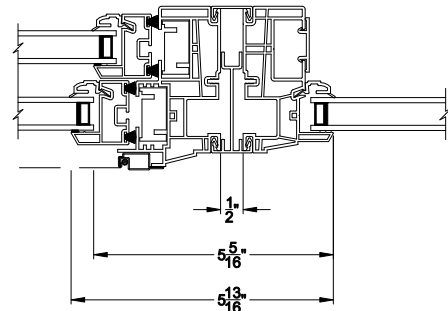

3500 DOUBLE HUNG WINDOW (9110)
Horizontal Section

3500 DOUBLE HUNG WINDOW
Vertical Mull Section - DH / PIC

Note: All dimensions are approximate. Visions reserves the right to change specifications without notice.

Visions®

3500 Series with J-channel

Double Hung Windows

CROSS SECTION DETAILS

3500 DOUBLE HUNG WINDOW (9110)
Vertical Section - 4-9/16" Jamb

3500 DOUBLE HUNG WINDOW
Horizontal Stack Section - Tran / DH

3500 DOUBLE HUNG WINDOW
Vertical Mull Section - DH / DH

3500 DOUBLE HUNG WINDOW (9110)
Horizontal Section - 4-9/16" Jamb

3500 DOUBLE HUNG WINDOW
Vertical Mull Section - DH / PIC

Note: All dimensions are approximate. Visions reserves the right to change specifications without notice.