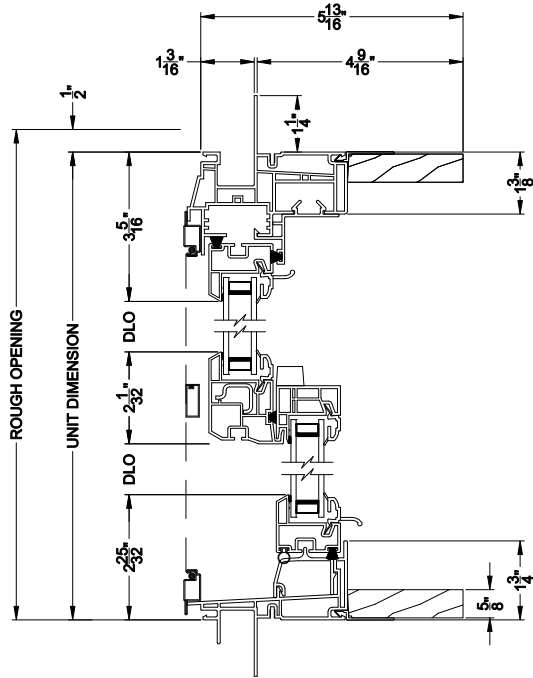

3500 DOUBLE HUNG WINDOW (9110)
Horizontal Section

3500 DOUBLE HUNG WINDOW
Vertical Mull Section - DH / PIC

Note: All dimensions are approximate. Visions reserves the right to change specifications without notice.

Visions®

3500 Series with J-channel

Double Hung Windows

CROSS SECTION DETAILS

3500 DOUBLE HUNG WINDOW (9110)
Vertical Section - 4-9/16" Jamb

3500 DOUBLE HUNG WINDOW
Horizontal Stack Section - Tran / DH

3500 DOUBLE HUNG WINDOW
Vertical Mull Section - DH / DH

3500 DOUBLE HUNG WINDOW (9110)
Horizontal Section - 4-9/16" Jamb

3500 DOUBLE HUNG WINDOW
Vertical Mull Section - DH / PIC

Note: All dimensions are approximate. Visions reserves the right to change specifications without notice.