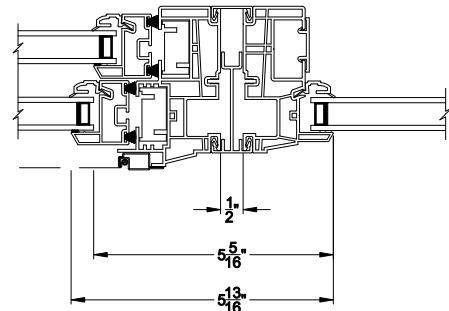

Visions®

3500 Series with J-channel

Double Hung Windows

CROSS SECTION DETAILS

3500 DOUBLE HUNG WINDOW (9110)
Vertical Section

3500 DOUBLE HUNG WINDOW
Horizontal Stack Section - Tran / DH

3500 DOUBLE HUNG WINDOW
Vertical Mull Section - DH / DH

3500 DOUBLE HUNG WINDOW (9110)
Horizontal Section

3500 DOUBLE HUNG WINDOW
Vertical Mull Section - DH / PIC

Note: All dimensions are approximate. Visions reserves the right to change specifications without notice.

Visions®

3500 Series with J-channel

Double Hung Windows

CROSS SECTION DETAILS

3500 DOUBLE HUNG WINDOW (9110)
Vertical Section - 4-9/16" Jamb

3500 DOUBLE HUNG WINDOW
Horizontal Stack Section - Tran / DH

3500 DOUBLE HUNG WINDOW
Vertical Mull Section - DH / DH

3500 DOUBLE HUNG WINDOW (9110)
Horizontal Section - 4-9/16" Jamb

3500 DOUBLE HUNG WINDOW
Vertical Mull Section - DH / PIC

Note: All dimensions are approximate. Visions reserves the right to change specifications without notice.