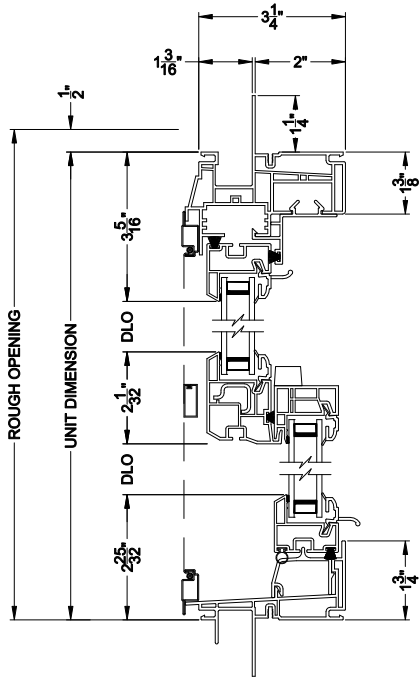

Visions®

3500 Series with J-channel

Double Hung Windows

CROSS SECTION DETAILS

3500 DOUBLE HUNG WINDOW (9110)
Vertical Section

3500 DOUBLE HUNG WINDOW
Horizontal Stack Section - Tran / DH

3500 DOUBLE HUNG WINDOW
Vertical Mull Section - DH / DH

3500 DOUBLE HUNG WINDOW (9110)
Horizontal Section

3500 DOUBLE HUNG WINDOW
Vertical Mull Section - DH / PIC

Note: All dimensions are approximate. Visions reserves the right to change specifications without notice.

Visions®

3500 Series with J-channel

Double Hung Windows

CROSS SECTION DETAILS

3500 DOUBLE HUNG WINDOW (9110)
Vertical Section - 4-9/16" Jamb

3500 DOUBLE HUNG WINDOW
Horizontal Stack Section - Tran / DH

3500 DOUBLE HUNG WINDOW
Vertical Mull Section - DH / DH

3500 DOUBLE HUNG WINDOW (9110)
Horizontal Section - 4-9/16" Jamb

3500 DOUBLE HUNG WINDOW
Vertical Mull Section - DH / PIC

Note: All dimensions are approximate. Visions reserves the right to change specifications without notice.