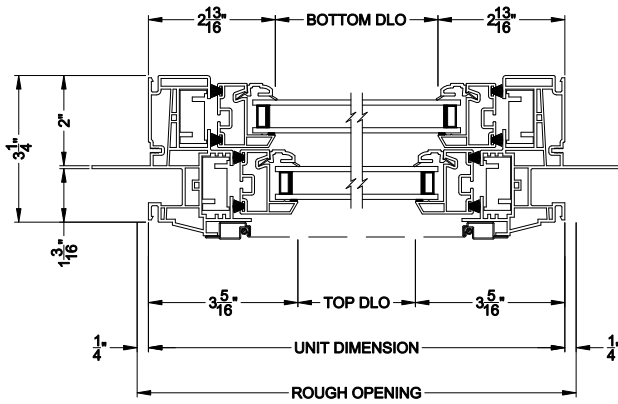

Visions®

3500 Series with J-channel

Double Hung Windows

CROSS SECTION DETAILS

3500 DOUBLE HUNG WINDOW (9110)
Vertical Section

3500 DOUBLE HUNG WINDOW
Horizontal Stack Section - Tran / DH

3500 DOUBLE HUNG WINDOW
Vertical Mull Section - DH / DH

3500 DOUBLE HUNG WINDOW (9110)
Horizontal Section

3500 DOUBLE HUNG WINDOW
Vertical Mull Section - DH / PIC

Note: All dimensions are approximate. Visions reserves the right to change specifications without notice.

Visions®

3500 Series with J-channel

Double Hung Windows

CROSS SECTION DETAILS

3500 DOUBLE HUNG WINDOW (9110)
Vertical Section - 4-9/16" Jamb

3500 DOUBLE HUNG WINDOW
Horizontal Stack Section - Tran / DH

3500 DOUBLE HUNG WINDOW
Vertical Mull Section - DH / DH

3500 DOUBLE HUNG WINDOW (9110)
Horizontal Section - 4-9/16" Jamb

3500 DOUBLE HUNG WINDOW
Vertical Mull Section - DH / PIC

Note: All dimensions are approximate. Visions reserves the right to change specifications without notice.