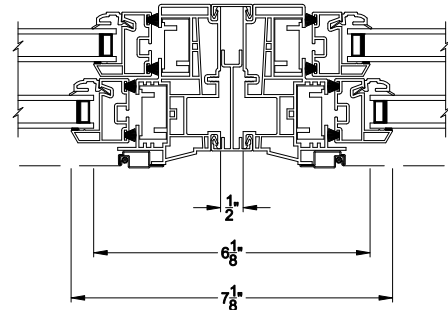

3500 DOUBLE HUNG WINDOW (9110)
Horizontal Section

3500 DOUBLE HUNG WINDOW
Vertical Mull Section - DH / PIC

Note: All dimensions are approximate. Visions reserves the right to change specifications without notice.

Visions®

3500 Series with J-channel

Double Hung Windows

CROSS SECTION DETAILS

3500 DOUBLE HUNG WINDOW (9110)
Vertical Section - 4-9/16" Jamb

3500 DOUBLE HUNG WINDOW
Horizontal Stack Section - Tran / DH

3500 DOUBLE HUNG WINDOW
Vertical Mull Section - DH / DH

3500 DOUBLE HUNG WINDOW (9110)
Horizontal Section - 4-9/16" Jamb

3500 DOUBLE HUNG WINDOW
Vertical Mull Section - DH / PIC

Note: All dimensions are approximate. Visions reserves the right to change specifications without notice.