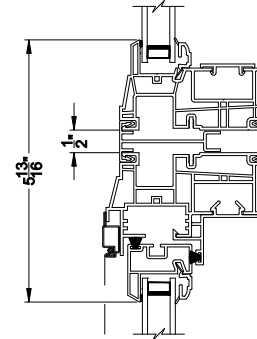

Visions®

3500 Series with J-channel

Double Hung Windows

CROSS SECTION DETAILS

3500 DOUBLE HUNG WINDOW (9110)
Vertical Section

3500 DOUBLE HUNG WINDOW
Horizontal Stack Section - Tran / DH

3500 DOUBLE HUNG WINDOW
Vertical Mull Section - DH / DH

3500 DOUBLE HUNG WINDOW (9110)
Horizontal Section

3500 DOUBLE HUNG WINDOW
Vertical Mull Section - DH / PIC

Note: All dimensions are approximate. Visions reserves the right to change specifications without notice.

Visions®

3500 Series with J-channel

Double Hung Windows

CROSS SECTION DETAILS

3500 DOUBLE HUNG WINDOW (9110)
Vertical Section - 4-9/16" Jamb

3500 DOUBLE HUNG WINDOW
Horizontal Stack Section - Tran / DH

3500 DOUBLE HUNG WINDOW
Vertical Mull Section - DH / DH

3500 DOUBLE HUNG WINDOW (9110)
Horizontal Section - 4-9/16" Jamb

3500 DOUBLE HUNG WINDOW
Vertical Mull Section - DH / PIC

Note: All dimensions are approximate. Visions reserves the right to change specifications without notice.