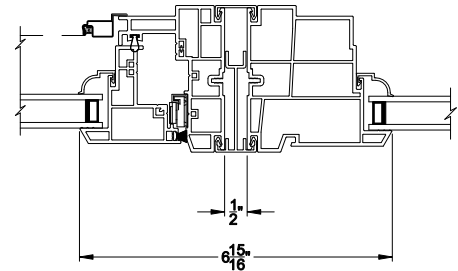

## CROSS SECTION DETAILS

**3500 AWNING WINDOW (9202)**  
Vertical Section

**3500 AWNING WINDOW**  
Horizontal Stack Section - Tran / OPER

**3500 AWNING WINDOW**  
Vertical Mull Section - OPER / OPER

**3500 AWNING WINDOW (9202)**  
Horizontal Section

**3500 AWNING WINDOW**  
Vertical Mull Section - OPER / PIC

Note: All dimensions are approximate. Visions reserves the right to change specifications without notice.