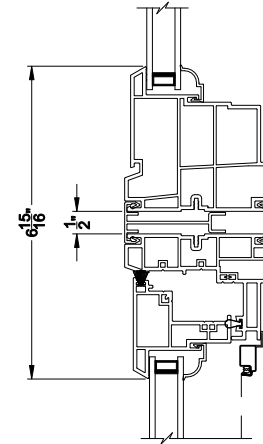

3500 AWNING WINDOW
Horizontal Stack Section - Tran / OPER