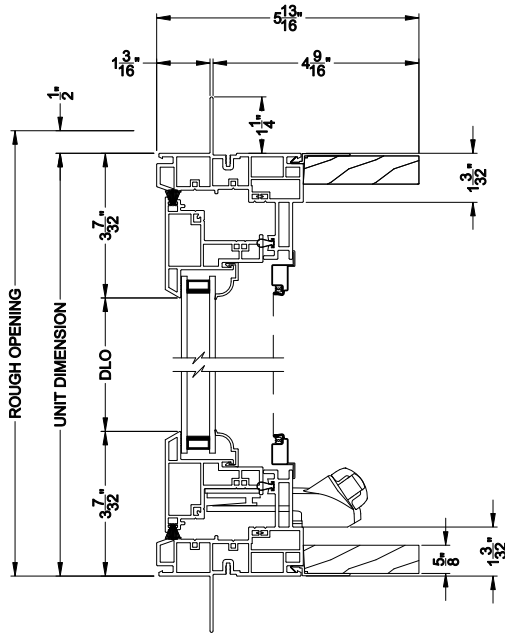

Visions®

3500 Series

Awning Windows

CROSS SECTION DETAILS

3500 AWNING WINDOW (9202)
Vertical Section - 4-9/16" Jamb