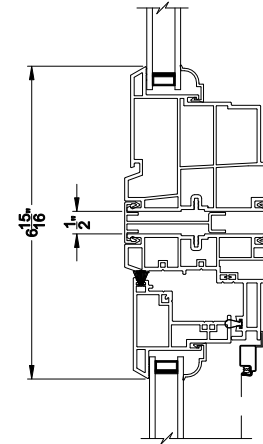

**3500 AWNING WINDOW**  
Vertical Mull Section - OPER / PIC

Note: All dimensions are approximate. Visions reserves the right to change specifications without notice.

## CROSS SECTION DETAILS

**3500 AWNING WINDOW (9202)**  
Vertical Section - 4-9/16" Jamb

**3500 AWNING WINDOW**  
Horizontal Stack Section - Tran / OPER

**3500 AWNING WINDOW**  
Vertical Mull Section - OPER / OPER

**3500 AWNING WINDOW (9202)**  
Horizontal Section - 4-9/16" Jamb

**3500 AWNING WINDOW**  
Vertical Mull Section - OPER / PIC

Note: All dimensions are approximate. Visions reserves the right to change specifications without notice.