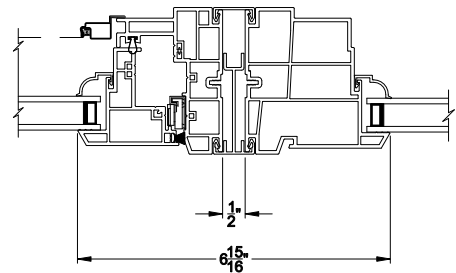

**3500 AWNING WINDOW**  
Vertical Mull Section - OPER / PIC

Note: All dimensions are approximate. Visions reserves the right to change specifications without notice.

## CROSS SECTION DETAILS

**3500 AWNING WINDOW (9202)**  
Vertical Section - 4-9/16" Jamb

**3500 AWNING WINDOW**  
Horizontal Stack Section - Tran / OPER

**3500 AWNING WINDOW**  
Vertical Mull Section - OPER / OPER

**3500 AWNING WINDOW (9202)**  
Horizontal Section - 4-9/16" Jamb

**3500 AWNING WINDOW**  
Vertical Mull Section - OPER / PIC

Note: All dimensions are approximate. Visions reserves the right to change specifications without notice.