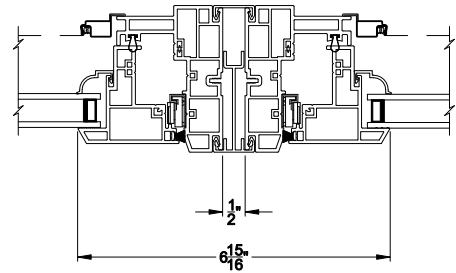

**3500 AWNING WINDOW**  
Vertical Mull Section - OPER / PIC

Note: All dimensions are approximate. Visions reserves the right to change specifications without notice.

## CROSS SECTION DETAILS

**3500 AWNING WINDOW (9202)**  
Vertical Section - 4-9/16" Jamb

**3500 AWNING WINDOW**  
Horizontal Stack Section - Tran / OPER

**3500 AWNING WINDOW**  
Vertical Mull Section - OPER / OPER

**3500 AWNING WINDOW (9202)**  
Horizontal Section - 4-9/16" Jamb

**3500 AWNING WINDOW**  
Vertical Mull Section - OPER / PIC

Note: All dimensions are approximate. Visions reserves the right to change specifications without notice.