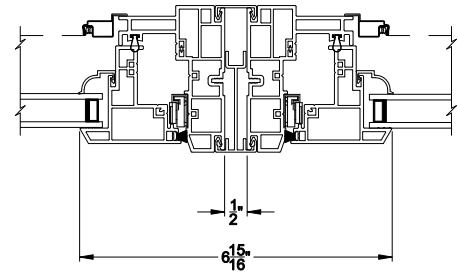

## CROSS SECTION DETAILS

**3500 AWNING WINDOW (9202)**  
Vertical Section

**3500 AWNING WINDOW**  
Horizontal Stack Section - Tran / OPER

**3500 AWNING WINDOW**  
Vertical Mull Section - OPER / OPER

**3500 AWNING WINDOW (9202)**  
Horizontal Section

**3500 AWNING WINDOW**  
Vertical Mull Section - OPER / PIC

Note: All dimensions are approximate. Visions reserves the right to change specifications without notice.