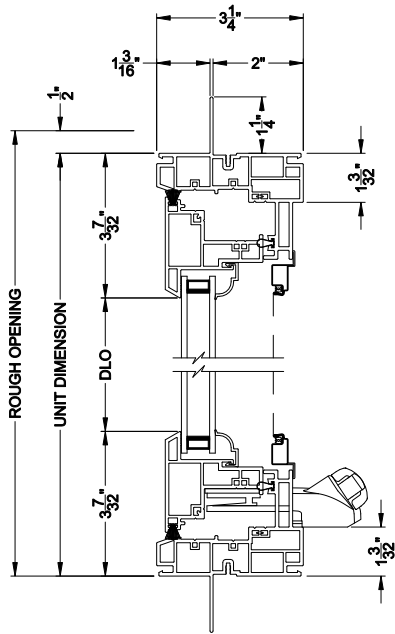

Visions®

3500 Series

Awning Windows

CROSS SECTION DETAILS

3500 AWNING WINDOW (9202)
Vertical Section