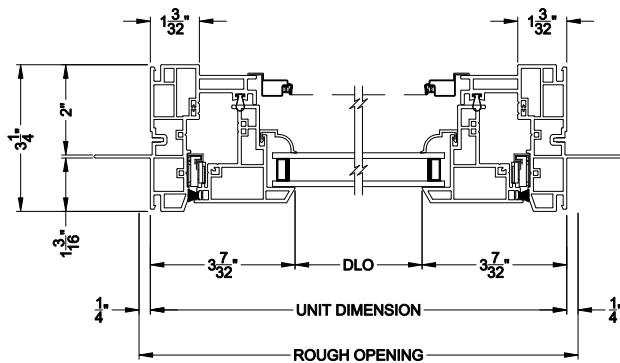

## CROSS SECTION DETAILS

**3500 AWNING WINDOW (9202)**  
Vertical Section

**3500 AWNING WINDOW**  
Horizontal Stack Section - Tran / OPER

**3500 AWNING WINDOW**  
Vertical Mull Section - OPER / OPER

**3500 AWNING WINDOW (9202)**  
Horizontal Section

**3500 AWNING WINDOW**  
Vertical Mull Section - OPER / PIC

Note: All dimensions are approximate. Visions reserves the right to change specifications without notice.