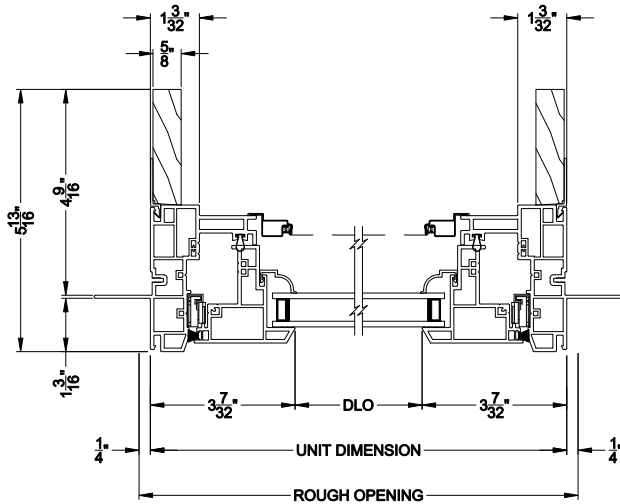

**3500 AWNING WINDOW**  
Vertical Mull Section - OPER / PIC

Note: All dimensions are approximate. Visions reserves the right to change specifications without notice.

## CROSS SECTION DETAILS

**3500 AWNING WINDOW (9202)**  
Vertical Section - 4-9/16" Jamb

**3500 AWNING WINDOW**  
Horizontal Stack Section - Tran / OPER

**3500 AWNING WINDOW**  
Vertical Mull Section - OPER / OPER

**3500 AWNING WINDOW (9202)**  
Horizontal Section - 4-9/16" Jamb

**3500 AWNING WINDOW**  
Vertical Mull Section - OPER / PIC

Note: All dimensions are approximate. Visions reserves the right to change specifications without notice.