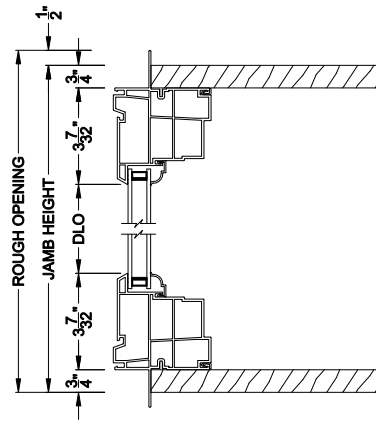

Visions®

3500 Series

Casement Windows

CROSS SECTION DETAILS

VISIONS 3500 CASEMENT 45° A-BAY (9202)
Vertical Section - Operating flanker

VISIONS 3500 CASEMENT 45° A-BAY (9203)
Vertical Section - Picture center

VISIONS 3500 CASEMENT 45° A-BAY (9202/9203)
Horizontal Section

Note: All dimensions are approximate. Visions reserves the right to change specifications without notice.