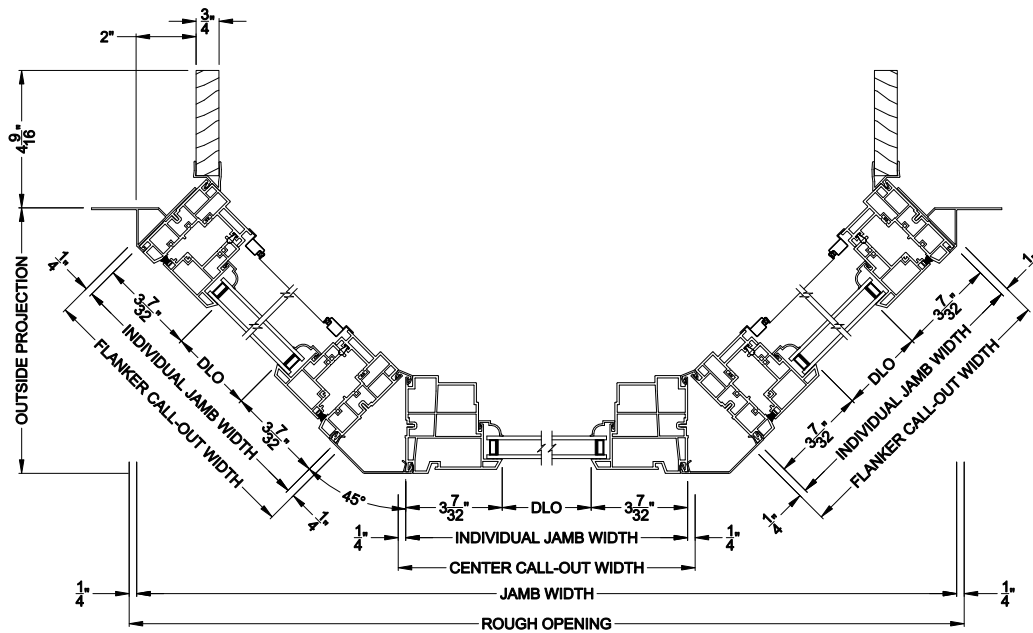

Visions®

3500 Series

Casement Windows

CROSS SECTION DETAILS

VISIONS 3500 CASEMENT 45° A-BAY (9202)
Vertical Section - Operating flanker

VISIONS 3500 CASEMENT 45° A-BAY (9203)
Vertical Section - Picture center

VISIONS 3500 CASEMENT 45° A-BAY (9202/9203)
Horizontal Section

Note: All dimensions are approximate. Visions reserves the right to change specifications without notice.