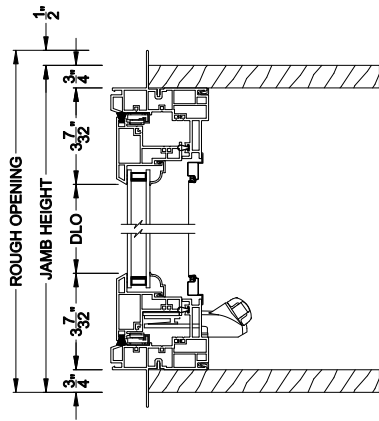

Visions®

3500 Series

Casement Windows

CROSS SECTION DETAILS

VISIONS 3500 CASEMENT 45° A-BAY (9202)
Vertical Section - Operating flanker

VISIONS 3500 CASEMENT 45° A-BAY (9203)
Vertical Section - Picture center

VISIONS 3500 CASEMENT 45° A-BAY (9202/9203)
Horizontal Section

Note: All dimensions are approximate. Visions reserves the right to change specifications without notice.