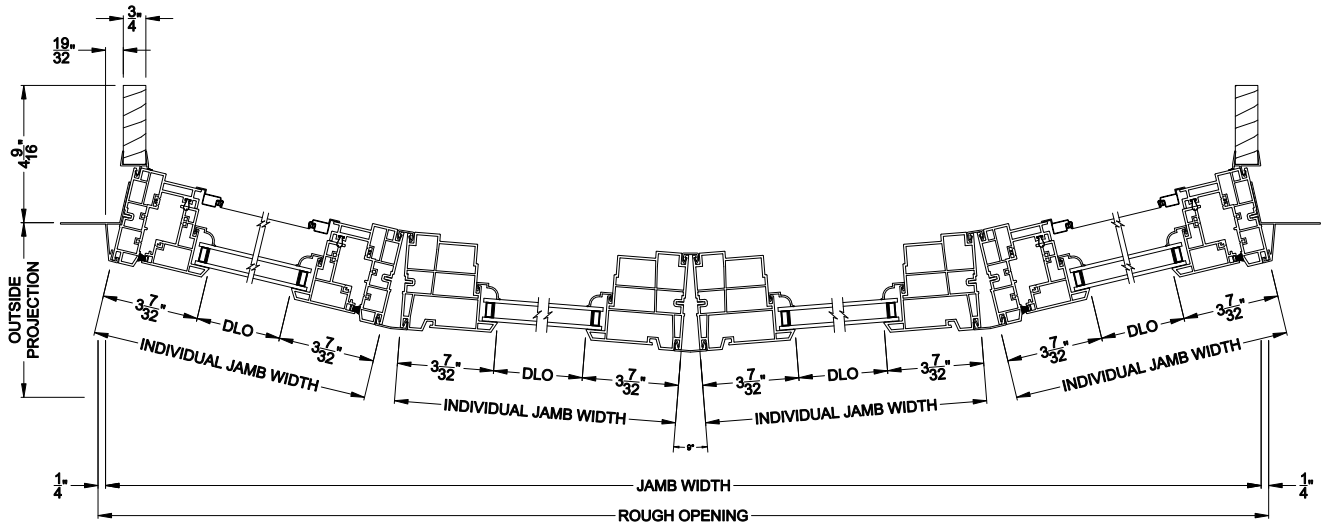

Visions®

3500 Series

Casement Windows

CROSS SECTION DETAILS

VISIONS 3500 CASEMENT 4 WIDE BOW (9202)
Vertical Section - Operating flanker

VISIONS 3500 CASEMENT 4 WIDE BOW (9203)
Vertical Section - Picture center

VISIONS 3500 CASEMENT 4 WIDE BOW (9202/9203)
Horizontal Section

Note: All dimensions are approximate. Visions reserves the right to change specifications without notice.