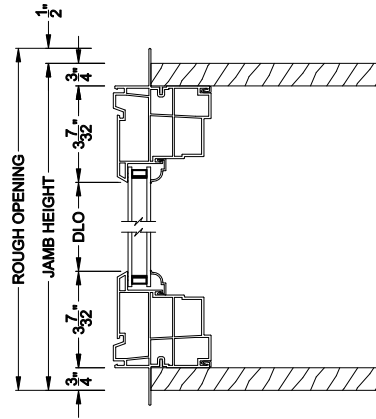

Visions®

3500 Series

Casement Windows

CROSS SECTION DETAILS

VISIONS 3500 CASEMENT 4 WIDE BOW (9202)
Vertical Section - Operating flanker

VISIONS 3500 CASEMENT 4 WIDE BOW (9203)
Vertical Section - Picture center

VISIONS 3500 CASEMENT 4 WIDE BOW (9202/9203)
Horizontal Section

Note: All dimensions are approximate. Visions reserves the right to change specifications without notice.