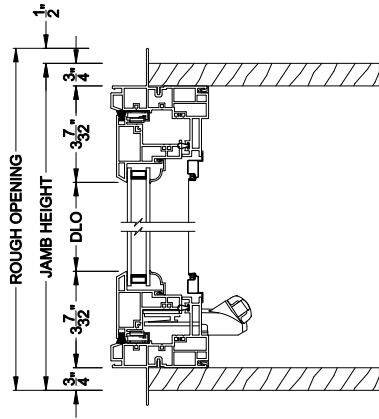

Visions®

3500 Series

Casement Windows

CROSS SECTION DETAILS

VISIONS 3500 CASEMENT 4 WIDE BOW (9202)
Vertical Section - Operating flanker

VISIONS 3500 CASEMENT 4 WIDE BOW (9203)
Vertical Section - Picture center

VISIONS 3500 CASEMENT 4 WIDE BOW (9202/9203)
Horizontal Section

Note: All dimensions are approximate. Visions reserves the right to change specifications without notice.