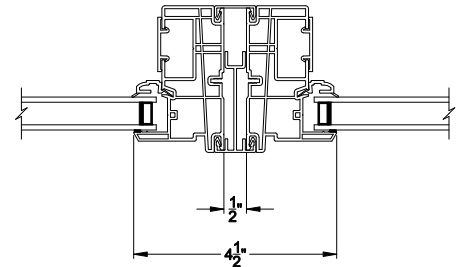

Visions®

3500 Series without J-channel

Direct Set Windows

CROSS SECTION DETAILS

3500 DIRECT SET WINDOW (9310)
Vertical Section

3500 DIRECT SET WINDOW
Horizontal Stack Section - DS / DS

3500 DIRECT SET WINDOW
Horizontal Stack Section - DS / CASE

3500 DIRECT SET WINDOW (9310)
Horizontal Section

3500 DIRECT SET WINDOW
Vertical Mull Section - DS / DS

Note: All dimensions are approximate. Visions reserves the right to change specifications without notice.

Visions®

3500 Series without J-channel

Direct Set Windows

CROSS SECTION DETAILS

3500 DIRECT SET WINDOW (9310)
Vertical Section - 4-9/16" Jamb

3500 DIRECT SET WINDOW
Horizontal Stack Section - DS / DS

3500 DIRECT SET WINDOW
Horizontal Stack Section - DS / CASE

3500 DIRECT SET WINDOW (9310)
Horizontal Section - 4-9/16" Jamb

3500 DIRECT SET WINDOW
Vertical Mull Section - DS / DS

Note: All dimensions are approximate. Visions reserves the right to change specifications without notice.