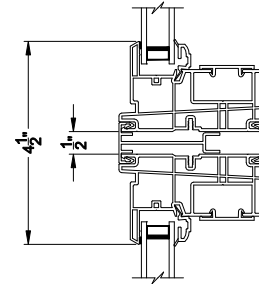

3500 DIRECT SET WINDOW (9310)
Horizontal Section

3500 DIRECT SET WINDOW
Vertical Mull Section - DS / DS

Note: All dimensions are approximate. Visions reserves the right to change specifications without notice.

Visions®

3500 Series without J-channel

Direct Set Windows

CROSS SECTION DETAILS

3500 DIRECT SET WINDOW (9310)
Vertical Section - 4-9/16" Jamb

3500 DIRECT SET WINDOW
Horizontal Stack Section - DS / DS

3500 DIRECT SET WINDOW
Horizontal Stack Section - DS / CASE

3500 DIRECT SET WINDOW (9310)
Horizontal Section - 4-9/16" Jamb

3500 DIRECT SET WINDOW
Vertical Mull Section - DS / DS

Note: All dimensions are approximate. Visions reserves the right to change specifications without notice.