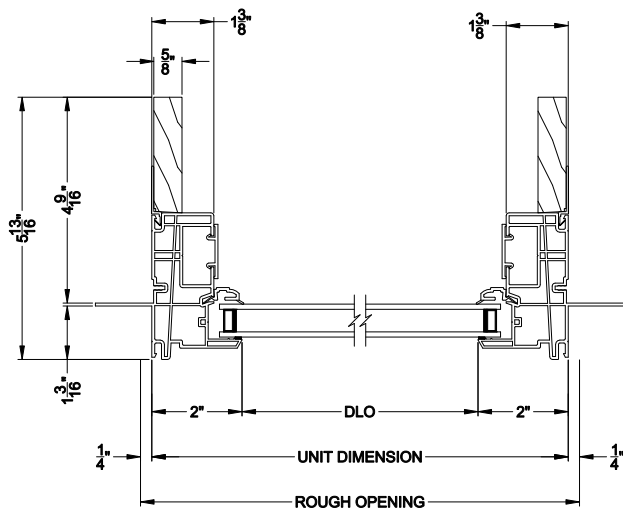

3500 DIRECT SET WINDOW (9310)
Horizontal Section

3500 DIRECT SET WINDOW
Vertical Mull Section - DS / DS

Note: All dimensions are approximate. Visions reserves the right to change specifications without notice.

Visions®

3500 Series without J-channel

Direct Set Windows

CROSS SECTION DETAILS

3500 DIRECT SET WINDOW (9310)
Vertical Section - 4-9/16" Jamb

3500 DIRECT SET WINDOW
Horizontal Stack Section - DS / DS

3500 DIRECT SET WINDOW
Horizontal Stack Section - DS / CASE

3500 DIRECT SET WINDOW (9310)
Horizontal Section - 4-9/16" Jamb

3500 DIRECT SET WINDOW
Vertical Mull Section - DS / DS

Note: All dimensions are approximate. Visions reserves the right to change specifications without notice.