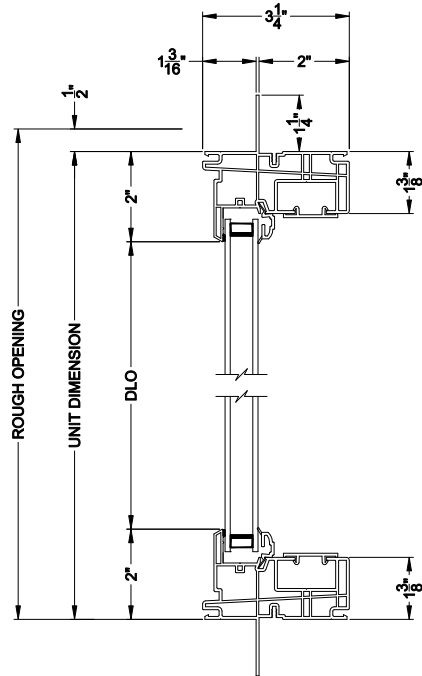

Visions®

3500 Series without J-channel

Direct Set Windows

CROSS SECTION DETAILS

3500 DIRECT SET WINDOW (9310)
Vertical Section

3500 DIRECT SET WINDOW
Horizontal Stack Section - DS / DS

3500 DIRECT SET WINDOW
Horizontal Stack Section - DS / CASE

3500 DIRECT SET WINDOW (9310)
Horizontal Section

3500 DIRECT SET WINDOW
Vertical Mull Section - DS / DS

Note: All dimensions are approximate. Visions reserves the right to change specifications without notice.

Visions®

3500 Series without J-channel

Direct Set Windows

CROSS SECTION DETAILS

3500 DIRECT SET WINDOW (9310)
Vertical Section - 4-9/16" Jamb

3500 DIRECT SET WINDOW
Horizontal Stack Section - DS / DS

3500 DIRECT SET WINDOW
Horizontal Stack Section - DS / CASE

3500 DIRECT SET WINDOW (9310)
Horizontal Section - 4-9/16" Jamb

3500 DIRECT SET WINDOW
Vertical Mull Section - DS / DS

Note: All dimensions are approximate. Visions reserves the right to change specifications without notice.