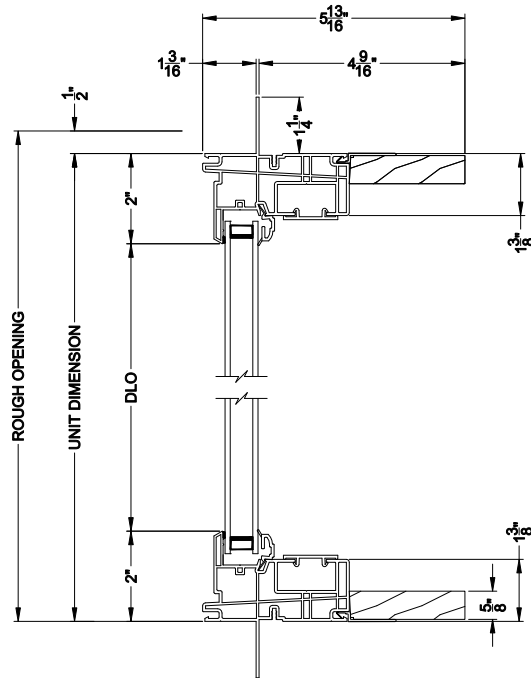

3500 DIRECT SET WINDOW (9310)
Horizontal Section

3500 DIRECT SET WINDOW
Vertical Mull Section - DS / DS

Note: All dimensions are approximate. Visions reserves the right to change specifications without notice.

Visions®

3500 Series without J-channel

Direct Set Windows

CROSS SECTION DETAILS

3500 DIRECT SET WINDOW (9310)
Vertical Section - 4-9/16" Jamb

3500 DIRECT SET WINDOW
Horizontal Stack Section - DS / DS

3500 DIRECT SET WINDOW
Horizontal Stack Section - DS / CASE

3500 DIRECT SET WINDOW (9310)
Horizontal Section - 4-9/16" Jamb

3500 DIRECT SET WINDOW
Vertical Mull Section - DS / DS

Note: All dimensions are approximate. Visions reserves the right to change specifications without notice.