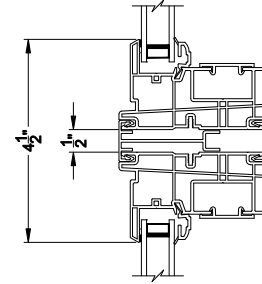

Visions®

3500 Series without J-channel

Direct Set Windows

CROSS SECTION DETAILS

3500 DIRECT SET WINDOW (9310)
Vertical Section

3500 DIRECT SET WINDOW
Horizontal Stack Section - DS / DS

3500 DIRECT SET WINDOW
Horizontal Stack Section - DS / CASE

3500 DIRECT SET WINDOW (9310)
Horizontal Section

3500 DIRECT SET WINDOW
Vertical Mull Section - DS / DS

Note: All dimensions are approximate. Visions reserves the right to change specifications without notice.

Visions®

3500 Series without J-channel

Direct Set Windows

CROSS SECTION DETAILS

3500 DIRECT SET WINDOW (9310)
Vertical Section - 4-9/16" Jamb

3500 DIRECT SET WINDOW
Horizontal Stack Section - DS / DS

3500 DIRECT SET WINDOW
Horizontal Stack Section - DS / CASE

3500 DIRECT SET WINDOW (9310)
Horizontal Section - 4-9/16" Jamb

3500 DIRECT SET WINDOW
Vertical Mull Section - DS / DS

Note: All dimensions are approximate. Visions reserves the right to change specifications without notice.