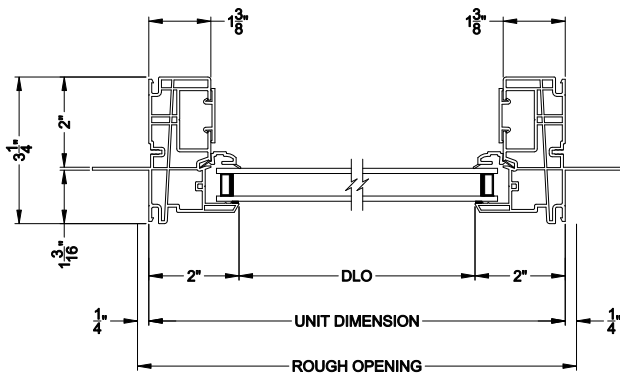

Visions®

3500 Series without J-channel

Direct Set Windows

CROSS SECTION DETAILS

3500 DIRECT SET WINDOW (9310)
Vertical Section

3500 DIRECT SET WINDOW
Horizontal Stack Section - DS / DS

3500 DIRECT SET WINDOW
Horizontal Stack Section - DS / CASE

3500 DIRECT SET WINDOW (9310)
Horizontal Section

3500 DIRECT SET WINDOW
Vertical Mull Section - DS / DS

Note: All dimensions are approximate. Visions reserves the right to change specifications without notice.

Visions®

3500 Series without J-channel

Direct Set Windows

CROSS SECTION DETAILS

3500 DIRECT SET WINDOW (9310)
Vertical Section - 4-9/16" Jamb

3500 DIRECT SET WINDOW
Horizontal Stack Section - DS / DS

3500 DIRECT SET WINDOW
Horizontal Stack Section - DS / CASE

3500 DIRECT SET WINDOW (9310)
Horizontal Section - 4-9/16" Jamb

3500 DIRECT SET WINDOW
Vertical Mull Section - DS / DS

Note: All dimensions are approximate. Visions reserves the right to change specifications without notice.