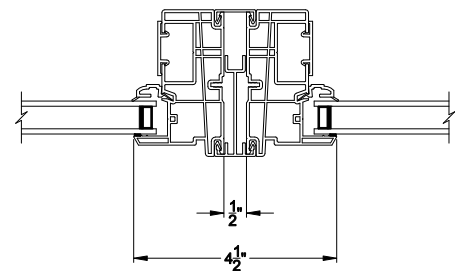

3500 DIRECT SET WINDOW (9310)
Horizontal Section

3500 DIRECT SET WINDOW
Vertical Mull Section - DS / DS

Note: All dimensions are approximate. Visions reserves the right to change specifications without notice.

Visions®

3500 Series without J-channel

Direct Set Windows

CROSS SECTION DETAILS

3500 DIRECT SET WINDOW (9310)
Vertical Section - 4-9/16" Jamb

3500 DIRECT SET WINDOW
Horizontal Stack Section - DS / DS

3500 DIRECT SET WINDOW
Horizontal Stack Section - DS / CASE

3500 DIRECT SET WINDOW (9310)
Horizontal Section - 4-9/16" Jamb

3500 DIRECT SET WINDOW
Vertical Mull Section - DS / DS

Note: All dimensions are approximate. Visions reserves the right to change specifications without notice.