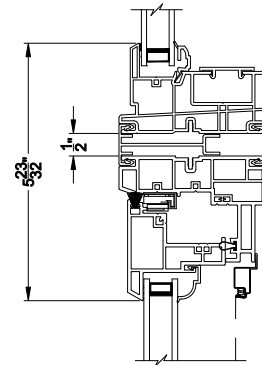

Visions®

3500 Series without J-channel

Direct Set Windows

CROSS SECTION DETAILS

3500 DIRECT SET WINDOW (9310)
Vertical Section

3500 DIRECT SET WINDOW
Horizontal Stack Section - DS / DS

3500 DIRECT SET WINDOW
Horizontal Stack Section - DS / CASE

3500 DIRECT SET WINDOW (9310)
Horizontal Section

3500 DIRECT SET WINDOW
Vertical Mull Section - DS / DS

Note: All dimensions are approximate. Visions reserves the right to change specifications without notice.

Visions®

3500 Series without J-channel

Direct Set Windows

CROSS SECTION DETAILS

3500 DIRECT SET WINDOW (9310)
Vertical Section - 4-9/16" Jamb

3500 DIRECT SET WINDOW
Horizontal Stack Section - DS / DS

3500 DIRECT SET WINDOW
Horizontal Stack Section - DS / CASE

3500 DIRECT SET WINDOW (9310)
Horizontal Section - 4-9/16" Jamb

3500 DIRECT SET WINDOW
Vertical Mull Section - DS / DS

Note: All dimensions are approximate. Visions reserves the right to change specifications without notice.