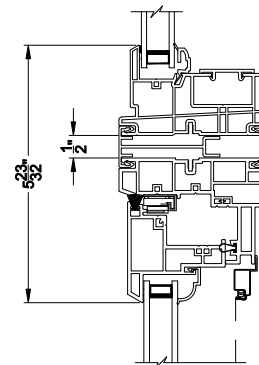

3500 DIRECT SET WINDOW (9310)
Horizontal Section

3500 DIRECT SET WINDOW
Vertical Mull Section - DS / DS

Note: All dimensions are approximate. Visions reserves the right to change specifications without notice.

Visions®

3500 Series without J-channel

Direct Set Windows

CROSS SECTION DETAILS

3500 DIRECT SET WINDOW (9310)
Vertical Section - 4-9/16" Jamb

3500 DIRECT SET WINDOW
Horizontal Stack Section - DS / DS

3500 DIRECT SET WINDOW
Horizontal Stack Section - DS / CASE

3500 DIRECT SET WINDOW (9310)
Horizontal Section - 4-9/16" Jamb

3500 DIRECT SET WINDOW
Vertical Mull Section - DS / DS

Note: All dimensions are approximate. Visions reserves the right to change specifications without notice.