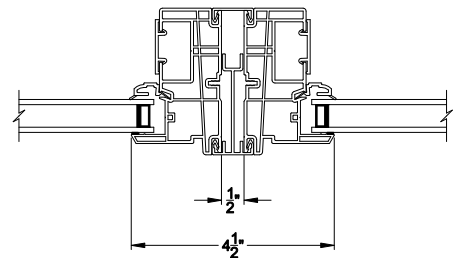

3500 SH PIC / TRANS WINDOW (9310)
Vertical Section

3500 SH TRANSOM WINDOW
Horizontal Stack Section - Trans / Pic

3500 SH TRANSOM WINDOW
Horizontal Stack Section - Tran / SH

3500 SH PIC / TRANS WINDOW (9310)
Horizontal Section

3500 SH PICTURE WINDOW
Vertical Mull Section - Pic / Pic

3500 SH PICTURE WINDOW
Vertical Mull Section - SH / PIC

Note: All dimensions are approximate. Visions reserves the right to change specifications without notice.

3500 SH PIC / TRANS WINDOW (9310)
Vertical Section - 4-9/16" Jamb

3500 SH TRANSOM WINDOW
Horizontal Stack Section - Trans / Pic

3500 SH TRANSOM WINDOW
Horizontal Stack Section - Tran / SH

3500 SH PIC / TRANS WINDOW (9310)
Horizontal Section - 4-9/16" Jamb