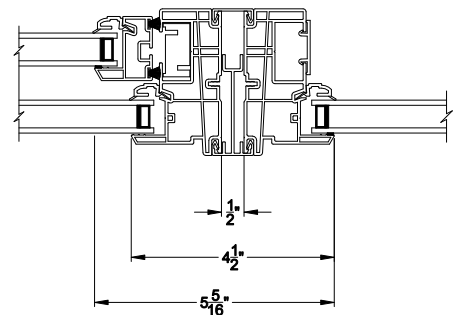

3500 SH PIC / TRANS WINDOW (9310)
Vertical Section

3500 SH TRANSOM WINDOW
Horizontal Stack Section - Trans / Pic

3500 SH TRANSOM WINDOW
Horizontal Stack Section - Tran / SH

3500 SH PIC / TRANS WINDOW (9310)
Horizontal Section

3500 SH PICTURE WINDOW
Vertical Mull Section - Pic / Pic

3500 SH PICTURE WINDOW
Vertical Mull Section - SH / PIC

Note: All dimensions are approximate. Visions reserves the right to change specifications without notice.

3500 SH PIC / TRANS WINDOW (9310)
Vertical Section - 4-9/16" Jamb

3500 SH TRANSOM WINDOW
Horizontal Stack Section - Trans / Pic

3500 SH TRANSOM WINDOW
Horizontal Stack Section - Tran / SH

3500 SH PIC / TRANS WINDOW (9310)
Horizontal Section - 4-9/16" Jamb