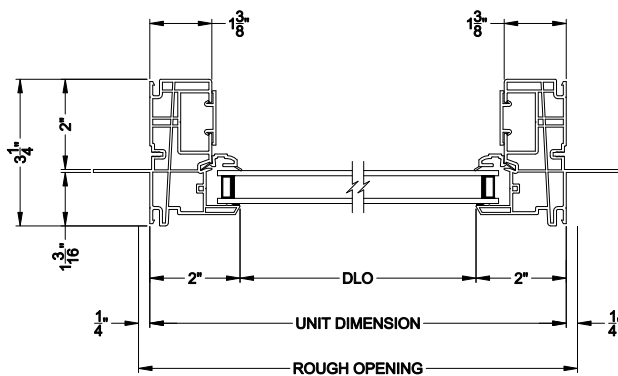

3500 SH PIC / TRANS WINDOW (9310)
Vertical Section

3500 SH TRANSOM WINDOW
Horizontal Stack Section - Trans / Pic

3500 SH TRANSOM WINDOW
Horizontal Stack Section - Tran / SH

3500 SH PIC / TRANS WINDOW (9310)
Horizontal Section

3500 SH PICTURE WINDOW
Vertical Mull Section - Pic / Pic

3500 SH PICTURE WINDOW
Vertical Mull Section - SH / PIC

Note: All dimensions are approximate. Visions reserves the right to change specifications without notice.

3500 SH PIC / TRANS WINDOW (9310)
Vertical Section - 4-9/16" Jamb

3500 SH TRANSOM WINDOW
Horizontal Stack Section - Trans / Pic

3500 SH TRANSOM WINDOW
Horizontal Stack Section - Tran / SH

3500 SH PIC / TRANS WINDOW (9310)
Horizontal Section - 4-9/16" Jamb