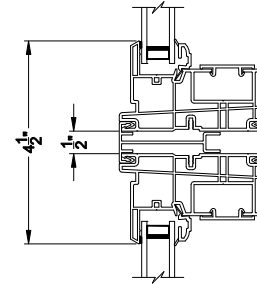

3500 SH PIC / TRANS WINDOW (9310)
Vertical Section

3500 SH TRANSOM WINDOW
Horizontal Stack Section - Trans / Pic

3500 SH TRANSOM WINDOW
Horizontal Stack Section - Tran / SH

3500 SH PIC / TRANS WINDOW (9310)
Horizontal Section

3500 SH PICTURE WINDOW
Vertical Mull Section - Pic / Pic

3500 SH PICTURE WINDOW
Vertical Mull Section - SH / PIC

Note: All dimensions are approximate. Visions reserves the right to change specifications without notice.

3500 SH PIC / TRANS WINDOW (9310)
Vertical Section - 4-9/16" Jamb

3500 SH TRANSOM WINDOW
Horizontal Stack Section - Trans / Pic

3500 SH TRANSOM WINDOW
Horizontal Stack Section - Tran / SH

3500 SH PIC / TRANS WINDOW (9310)
Horizontal Section - 4-9/16" Jamb