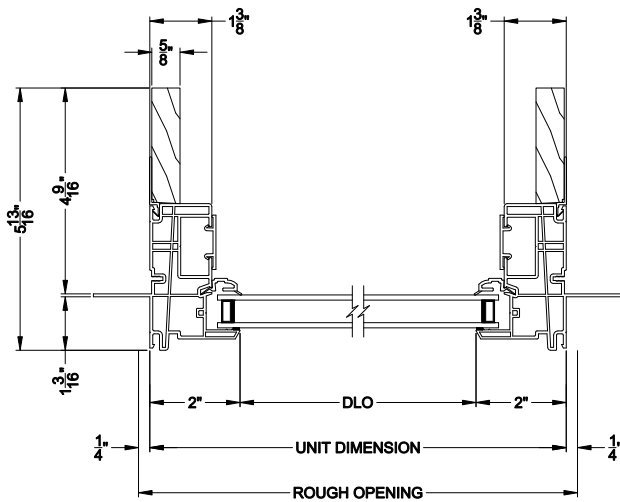

3500 SH PIC / TRANS WINDOW (9310)
Vertical Section

3500 SH TRANSOM WINDOW
Horizontal Stack Section - Trans / Pic

3500 SH TRANSOM WINDOW
Horizontal Stack Section - Tran / SH

3500 SH PIC / TRANS WINDOW (9310)
Horizontal Section

3500 SH PICTURE WINDOW
Vertical Mull Section - Pic / Pic

3500 SH PICTURE WINDOW
Vertical Mull Section - SH / PIC

Note: All dimensions are approximate. Visions reserves the right to change specifications without notice.

3500 SH PIC / TRANS WINDOW (9310)
Vertical Section - 4-9/16" Jamb

3500 SH TRANSOM WINDOW
Horizontal Stack Section - Trans / Pic

3500 SH TRANSOM WINDOW
Horizontal Stack Section - Tran / SH

3500 SH PIC / TRANS WINDOW (9310)
Horizontal Section - 4-9/16" Jamb