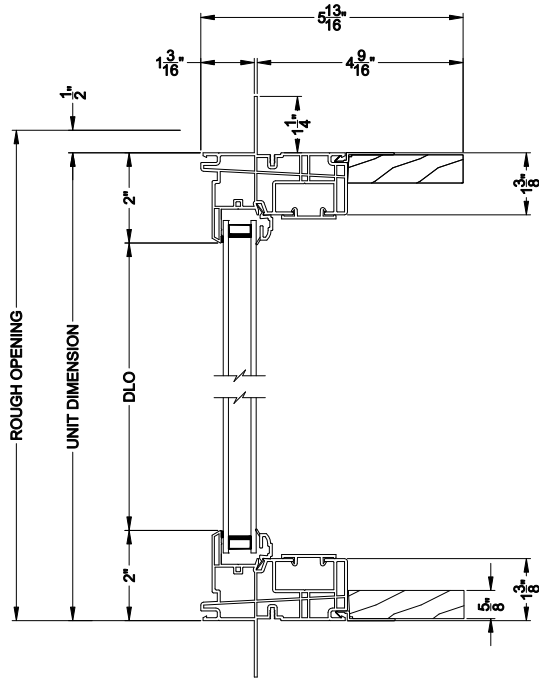

3500 SH PIC / TRANS WINDOW (9310)
Vertical Section

3500 SH TRANSOM WINDOW
Horizontal Stack Section - Trans / Pic

3500 SH TRANSOM WINDOW
Horizontal Stack Section - Tran / SH

3500 SH PIC / TRANS WINDOW (9310)
Horizontal Section

3500 SH PICTURE WINDOW
Vertical Mull Section - Pic / Pic

3500 SH PICTURE WINDOW
Vertical Mull Section - SH / PIC

Note: All dimensions are approximate. Visions reserves the right to change specifications without notice.

3500 SH PIC / TRANS WINDOW (9310)
Vertical Section - 4-9/16" Jamb

3500 SH TRANSOM WINDOW
Horizontal Stack Section - Trans / Pic

3500 SH TRANSOM WINDOW
Horizontal Stack Section - Tran / SH

3500 SH PIC / TRANS WINDOW (9310)
Horizontal Section - 4-9/16" Jamb