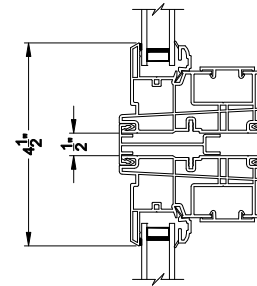

3500 SH PIC / TRANS WINDOW (9310)
Vertical Section

3500 SH TRANSOM WINDOW
Horizontal Stack Section - Trans / Pic

3500 SH TRANSOM WINDOW
Horizontal Stack Section - Tran / SH

3500 SH PIC / TRANS WINDOW (9310)
Horizontal Section

3500 SH PICTURE WINDOW
Vertical Mull Section - Pic / Pic

3500 SH PICTURE WINDOW
Vertical Mull Section - SH / PIC

Note: All dimensions are approximate. Visions reserves the right to change specifications without notice.

3500 SH PIC / TRANS WINDOW (9310)
Vertical Section - 4-9/16" Jamb

3500 SH TRANSOM WINDOW
Horizontal Stack Section - Trans / Pic

3500 SH TRANSOM WINDOW
Horizontal Stack Section - Tran / SH

3500 SH PIC / TRANS WINDOW (9310)
Horizontal Section - 4-9/16" Jamb