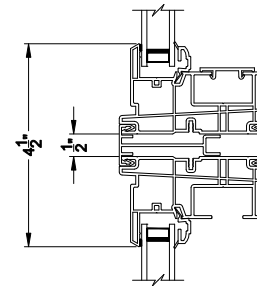

3500 SH PIC / TRANS WINDOW (9310)
Vertical Section

3500 SH TRANSOM WINDOW
Horizontal Stack Section - Trans / Pic

3500 SH TRANSOM WINDOW
Horizontal Stack Section - Tran / SH

3500 SH PIC / TRANS WINDOW (9310)
Horizontal Section

3500 SH PICTURE WINDOW
Vertical Mull Section - Pic / Pic

3500 SH PICTURE WINDOW
Vertical Mull Section - SH / PIC

Note: All dimensions are approximate. Visions reserves the right to change specifications without notice.

3500 SH PIC / TRANS WINDOW (9310)
Vertical Section - 4-9/16" Jamb

3500 SH TRANSOM WINDOW
Horizontal Stack Section - Trans / Pic

3500 SH TRANSOM WINDOW
Horizontal Stack Section - Tran / SH

3500 SH PIC / TRANS WINDOW (9310)
Horizontal Section - 4-9/16" Jamb