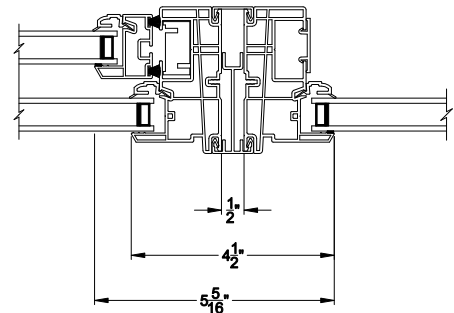

3500 SH PICTURE WINDOW
Vertical Mull Section - Pic / Pic

3500 SH PICTURE WINDOW
Vertical Mull Section - SH / PIC

Note: All dimensions are approximate. Visions reserves the right to change specifications without notice.

3500 SH PIC / TRANS WINDOW (9310)
Vertical Section - 4-9/16" Jamb

3500 SH TRANSOM WINDOW
Horizontal Stack Section - Trans / Pic

3500 SH TRANSOM WINDOW
Horizontal Stack Section - Tran / SH

3500 SH PIC / TRANS WINDOW (9310)
Horizontal Section - 4-9/16" Jamb