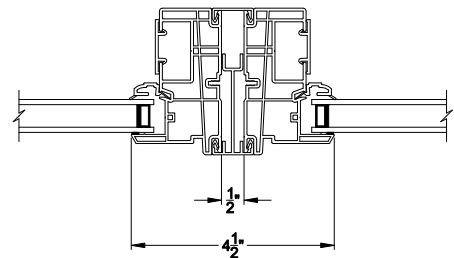

3500 SH PICTURE WINDOW
Vertical Mull Section - Pic / Pic

3500 SH PICTURE WINDOW
Vertical Mull Section - SH / PIC

Note: All dimensions are approximate. Visions reserves the right to change specifications without notice.

3500 SH PIC / TRANS WINDOW (9310)
Vertical Section - 4-9/16" Jamb

3500 SH TRANSOM WINDOW
Horizontal Stack Section - Trans / Pic

3500 SH TRANSOM WINDOW
Horizontal Stack Section - Tran / SH

3500 SH PIC / TRANS WINDOW (9310)
Horizontal Section - 4-9/16" Jamb