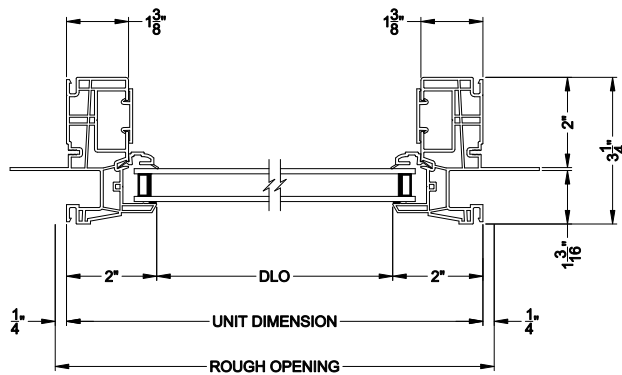

3500 PICTURE / TRANSM WINDOW (9311)
Vertical Section

3500 PICTURE / TRANSM WINDOW (9311)
Horizontal Section

3500 DH TRANSM WINDOW
Horizontal Stack Section - Trans / Pic

3500 DH TRANSM WINDOW
Horizontal Stack Section - Tran / DH

3500 DH PICTURE WINDOW
Vertical Mull Section - Pic / Pic

3500 DH PICTURE WINDOW
Vertical Mull Section - DH / PIC

Note: All dimensions are approximate. Visions reserves the right to change specifications without notice.

3500 PICTURE / TRANSM WINDOW (9311)
Vertical Section - 4-9/16" Jamb

3500 DH TRANSM WINDOW
Horizontal Stack Section - Trans / Pic

3500 DH TRANSM WINDOW
Horizontal Stack Section - Tran / DH

3500 PICTURE / TRANSM WINDOW (9311)
Horizontal Section - 4-9/16" Jamb