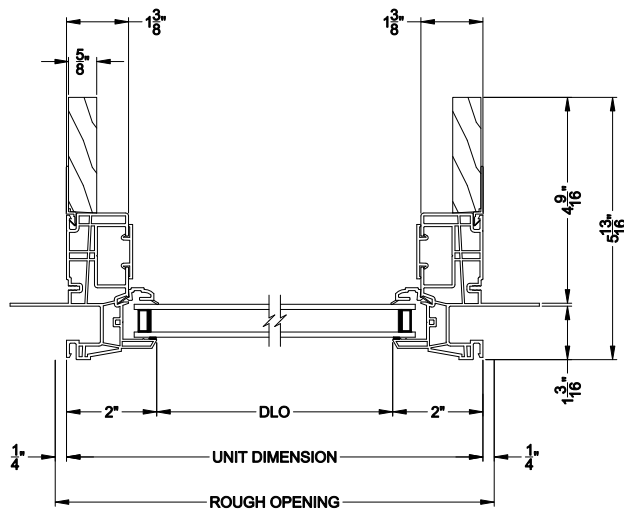

3500 PICTURE / TRANSM WINDOW (9311)
Vertical Section

3500 PICTURE / TRANSM WINDOW (9311)
Horizontal Section

3500 DH TRANSM WINDOW
Horizontal Stack Section - Trans / Pic

3500 DH TRANSM WINDOW
Horizontal Stack Section - Tran / DH

3500 DH PICTURE WINDOW
Vertical Mull Section - Pic / Pic

3500 DH PICTURE WINDOW
Vertical Mull Section - DH / PIC

Note: All dimensions are approximate. Visions reserves the right to change specifications without notice.

3500 PICTURE / TRANSM WINDOW (9311)
Vertical Section - 4-9/16" Jamb

3500 DH TRANSM WINDOW
Horizontal Stack Section - Trans / Pic

3500 DH TRANSM WINDOW
Horizontal Stack Section - Tran / DH

3500 PICTURE / TRANSM WINDOW (9311)
Horizontal Section - 4-9/16" Jamb