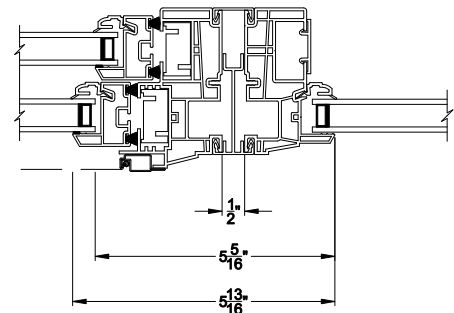

3500 DH PICTURE WINDOW
Vertical Mull Section - Pic / Pic

3500 DH PICTURE WINDOW
Vertical Mull Section - DH / PIC

Note: All dimensions are approximate. Visions reserves the right to change specifications without notice.

3500 PICTURE / TRANSM WINDOW (9311)
Vertical Section - 4-9/16" Jamb

3500 DH TRANSM WINDOW
Horizontal Stack Section - Trans / Pic

3500 DH TRANSM WINDOW
Horizontal Stack Section - Tran / DH

3500 PICTURE / TRANSM WINDOW (9311)
Horizontal Section - 4-9/16" Jamb