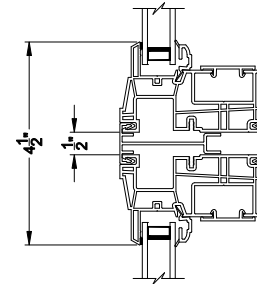

3500 PICTURE / TRANSM WINDOW (9311)
Vertical Section

3500 PICTURE / TRANSM WINDOW (9311)
Horizontal Section

3500 DH TRANSM WINDOW
Horizontal Stack Section - Trans / Pic

3500 DH TRANSM WINDOW
Horizontal Stack Section - Tran / DH

3500 DH PICTURE WINDOW
Vertical Mull Section - Pic / Pic

3500 DH PICTURE WINDOW
Vertical Mull Section - DH / PIC

Note: All dimensions are approximate. Visions reserves the right to change specifications without notice.

3500 PICTURE / TRANSM WINDOW (9311)
Vertical Section - 4-9/16" Jamb

3500 DH TRANSM WINDOW
Horizontal Stack Section - Trans / Pic

3500 DH TRANSM WINDOW
Horizontal Stack Section - Tran / DH

3500 PICTURE / TRANSM WINDOW (9311)
Horizontal Section - 4-9/16" Jamb