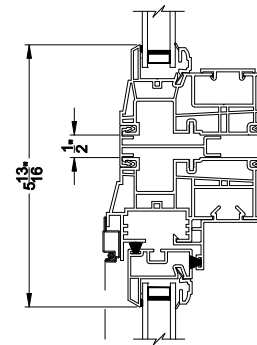

3500 PICTURE / TRANSM WINDOW (9311)
Vertical Section

3500 PICTURE / TRANSM WINDOW (9311)
Horizontal Section

3500 DH TRANSM WINDOW
Horizontal Stack Section - Trans / Pic

3500 DH TRANSM WINDOW
Horizontal Stack Section - Tran / DH

3500 DH PICTURE WINDOW
Vertical Mull Section - Pic / Pic

3500 DH PICTURE WINDOW
Vertical Mull Section - DH / PIC

Note: All dimensions are approximate. Visions reserves the right to change specifications without notice.

3500 PICTURE / TRANSM WINDOW (9311)
Vertical Section - 4-9/16" Jamb

3500 DH TRANSM WINDOW
Horizontal Stack Section - Trans / Pic

3500 DH TRANSM WINDOW
Horizontal Stack Section - Tran / DH

3500 PICTURE / TRANSM WINDOW (9311)
Horizontal Section - 4-9/16" Jamb