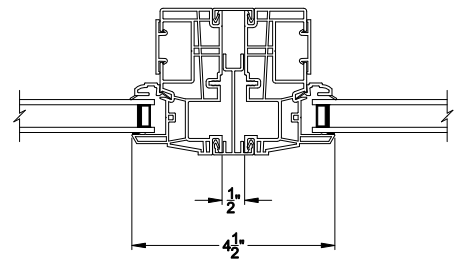

3500 DH PICTURE WINDOW
Vertical Mull Section - Pic / Pic

3500 DH PICTURE WINDOW
Vertical Mull Section - DH / PIC

Note: All dimensions are approximate. Visions reserves the right to change specifications without notice.

3500 PICTURE / TRANSM WINDOW (9311)
Vertical Section - 4-9/16" Jamb

3500 DH TRANSM WINDOW
Horizontal Stack Section - Trans / Pic

3500 DH TRANSM WINDOW
Horizontal Stack Section - Tran / DH

3500 PICTURE / TRANSM WINDOW (9311)
Horizontal Section - 4-9/16" Jamb