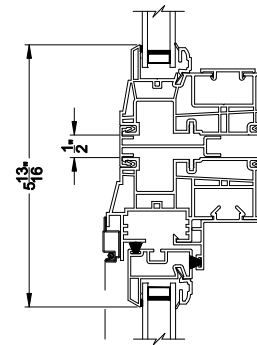

3500 PICTURE / TRANSM WINDOW (9311)
Vertical Section

3500 PICTURE / TRANSM WINDOW (9311)
Horizontal Section

3500 DH TRANSM WINDOW
Horizontal Stack Section - Trans / Pic

3500 DH TRANSM WINDOW
Horizontal Stack Section - Tran / DH

3500 DH PICTURE WINDOW
Vertical Mull Section - Pic / Pic

3500 DH PICTURE WINDOW
Vertical Mull Section - DH / PIC

Note: All dimensions are approximate. Visions reserves the right to change specifications without notice.

3500 PICTURE / TRANSM WINDOW (9311)
Vertical Section - 4-9/16" Jamb

3500 DH TRANSM WINDOW
Horizontal Stack Section - Trans / Pic

3500 DH TRANSM WINDOW
Horizontal Stack Section - Tran / DH

3500 PICTURE / TRANSM WINDOW (9311)
Horizontal Section - 4-9/16" Jamb