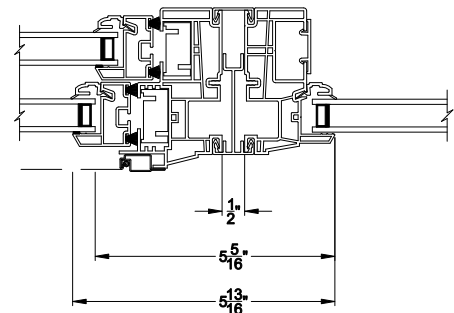

3500 PICTURE / TRANSM WINDOW (9311)
Vertical Section

3500 PICTURE / TRANSM WINDOW (9311)
Horizontal Section

3500 DH TRANSM WINDOW
Horizontal Stack Section - Trans / Pic

3500 DH TRANSM WINDOW
Horizontal Stack Section - Tran / DH

3500 DH PICTURE WINDOW
Vertical Mull Section - Pic / Pic

3500 DH PICTURE WINDOW
Vertical Mull Section - DH / PIC

Note: All dimensions are approximate. Visions reserves the right to change specifications without notice.

3500 PICTURE / TRANSM WINDOW (9311)
Vertical Section - 4-9/16" Jamb

3500 DH TRANSM WINDOW
Horizontal Stack Section - Trans / Pic

3500 DH TRANSM WINDOW
Horizontal Stack Section - Tran / DH

3500 PICTURE / TRANSM WINDOW (9311)
Horizontal Section - 4-9/16" Jamb