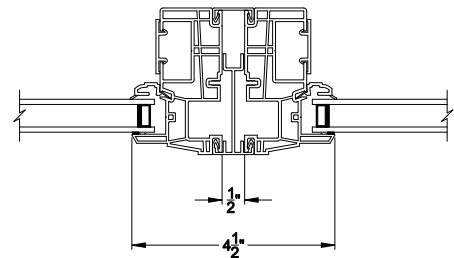

3500 PICTURE / TRANSM WINDOW (9311)
Vertical Section

3500 PICTURE / TRANSM WINDOW (9311)
Horizontal Section

3500 DH TRANSM WINDOW
Horizontal Stack Section - Trans / Pic

3500 DH TRANSM WINDOW
Horizontal Stack Section - Tran / DH

3500 DH PICTURE WINDOW
Vertical Mull Section - Pic / Pic

3500 DH PICTURE WINDOW
Vertical Mull Section - DH / PIC

Note: All dimensions are approximate. Visions reserves the right to change specifications without notice.

3500 PICTURE / TRANSM WINDOW (9311)
Vertical Section - 4-9/16" Jamb

3500 DH TRANSM WINDOW
Horizontal Stack Section - Trans / Pic

3500 DH TRANSM WINDOW
Horizontal Stack Section - Tran / DH

3500 PICTURE / TRANSM WINDOW (9311)
Horizontal Section - 4-9/16" Jamb