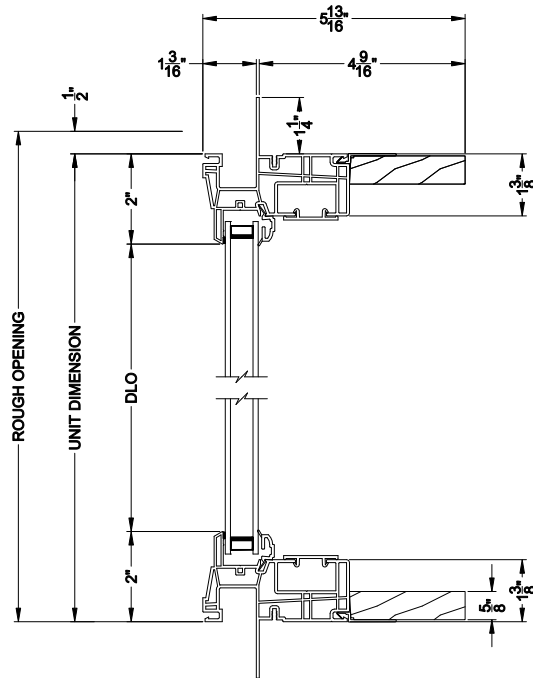

3500 PICTURE / TRANSM WINDOW (9311)
Vertical Section

3500 PICTURE / TRANSM WINDOW (9311)
Horizontal Section

3500 DH TRANSM WINDOW
Horizontal Stack Section - Trans / Pic

3500 DH TRANSM WINDOW
Horizontal Stack Section - Tran / DH

3500 DH PICTURE WINDOW
Vertical Mull Section - Pic / Pic

3500 DH PICTURE WINDOW
Vertical Mull Section - DH / PIC

Note: All dimensions are approximate. Visions reserves the right to change specifications without notice.

3500 PICTURE / TRANSM WINDOW (9311)
Vertical Section - 4-9/16" Jamb

3500 DH TRANSM WINDOW
Horizontal Stack Section - Trans / Pic

3500 DH TRANSM WINDOW
Horizontal Stack Section - Tran / DH

3500 PICTURE / TRANSM WINDOW (9311)
Horizontal Section - 4-9/16" Jamb