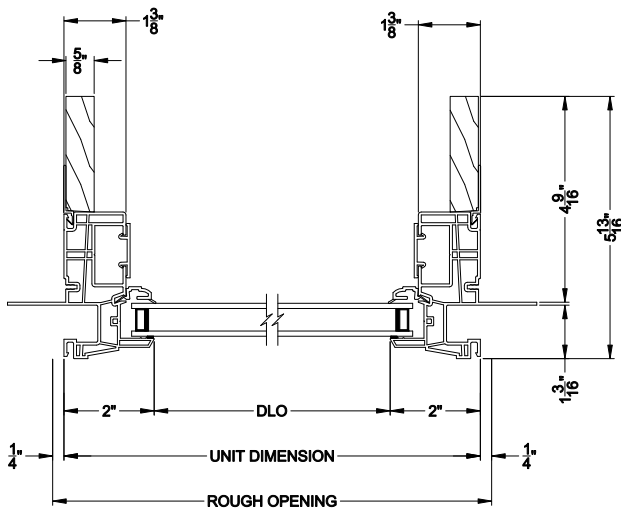

3500 DIRECT SET WINDOW
Vertical Mull Section - DS / DS

Note: All dimensions are approximate. Visions reserves the right to change specifications without notice.

Visions®

3500 Series with J-channel

Direct Set Windows

CROSS SECTION DETAILS

3500 DIRECT SET WINDOW (9311)
Vertical Section - 4-9/16" Jamb

3500 DIRECT SET WINDOW
Horizontal Stack Section - DS / DS

3500 DIRECT SET WINDOW (9311)
Horizontal Section - 4-9/16" Jamb

3500 DIRECT SET WINDOW
Vertical Mull Section - DS / DS

Note: All dimensions are approximate. Visions reserves the right to change specifications without notice.