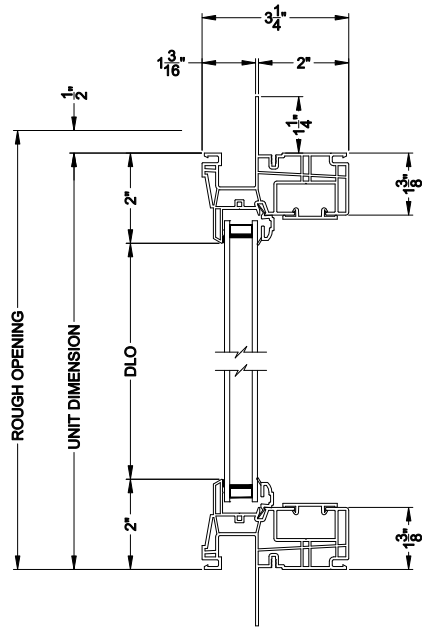

Visions®

3500 Series with J-channel

Direct Set Windows

CROSS SECTION DETAILS

3500 DIRECT SET WINDOW (9311)
Vertical Section

3500 DIRECT SET WINDOW
Horizontal Stack Section - DS / DS

3500 DIRECT SET WINDOW (9311)
Horizontal Section

3500 DIRECT SET WINDOW
Vertical Mull Section - DS / DS

Note: All dimensions are approximate. Visions reserves the right to change specifications without notice.

Visions®

3500 Series with J-channel

Direct Set Windows

CROSS SECTION DETAILS

3500 DIRECT SET WINDOW (9311)
Vertical Section - 4-9/16" Jamb

3500 DIRECT SET WINDOW
Horizontal Stack Section - DS / DS

3500 DIRECT SET WINDOW (9311)
Horizontal Section - 4-9/16" Jamb

3500 DIRECT SET WINDOW
Vertical Mull Section - DS / DS

Note: All dimensions are approximate. Visions reserves the right to change specifications without notice.