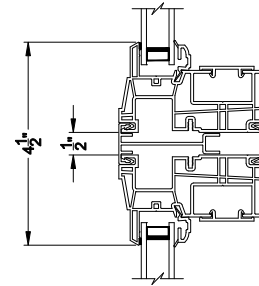

3500 DIRECT SET WINDOW
Vertical Mull Section - DS / DS

Note: All dimensions are approximate. Visions reserves the right to change specifications without notice.

Visions®

3500 Series with J-channel

Direct Set Windows

CROSS SECTION DETAILS

3500 DIRECT SET WINDOW (9311)
Vertical Section - 4-9/16" Jamb

3500 DIRECT SET WINDOW
Horizontal Stack Section - DS / DS

3500 DIRECT SET WINDOW (9311)
Horizontal Section - 4-9/16" Jamb

3500 DIRECT SET WINDOW
Vertical Mull Section - DS / DS

Note: All dimensions are approximate. Visions reserves the right to change specifications without notice.