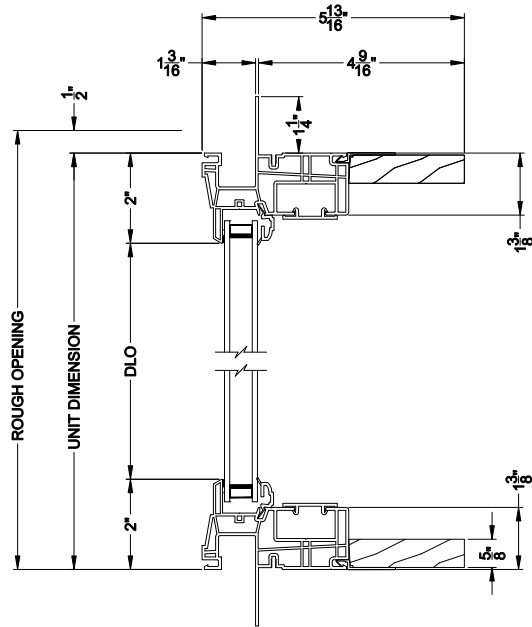

3500 DIRECT SET WINDOW
Vertical Mull Section - DS / DS

Note: All dimensions are approximate. Visions reserves the right to change specifications without notice.

Visions®

3500 Series with J-channel

Direct Set Windows

CROSS SECTION DETAILS

3500 DIRECT SET WINDOW (9311)
Vertical Section - 4-9/16" Jamb

3500 DIRECT SET WINDOW
Horizontal Stack Section - DS / DS

3500 DIRECT SET WINDOW (9311)
Horizontal Section - 4-9/16" Jamb

3500 DIRECT SET WINDOW
Vertical Mull Section - DS / DS

Note: All dimensions are approximate. Visions reserves the right to change specifications without notice.