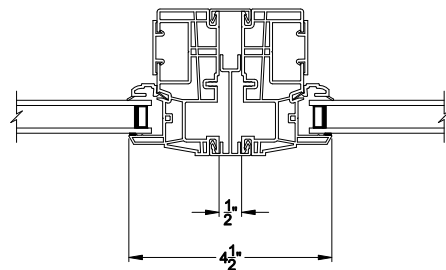

Visions®

3500 Series with J-channel

Direct Set Windows

CROSS SECTION DETAILS

3500 DIRECT SET WINDOW (9311)
Vertical Section

3500 DIRECT SET WINDOW
Horizontal Stack Section - DS / DS

3500 DIRECT SET WINDOW (9311)
Horizontal Section

3500 DIRECT SET WINDOW
Vertical Mull Section - DS / DS

Note: All dimensions are approximate. Visions reserves the right to change specifications without notice.

Visions®

3500 Series with J-channel

Direct Set Windows

CROSS SECTION DETAILS

3500 DIRECT SET WINDOW (9311)
Vertical Section - 4-9/16" Jamb

3500 DIRECT SET WINDOW
Horizontal Stack Section - DS / DS

3500 DIRECT SET WINDOW (9311)
Horizontal Section - 4-9/16" Jamb

3500 DIRECT SET WINDOW
Vertical Mull Section - DS / DS

Note: All dimensions are approximate. Visions reserves the right to change specifications without notice.