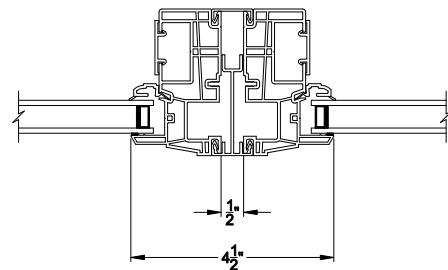

3500 DIRECT SET WINDOW
Vertical Mull Section - DS / DS

Note: All dimensions are approximate. Visions reserves the right to change specifications without notice.

Visions®

3500 Series with J-channel

Direct Set Windows

CROSS SECTION DETAILS

3500 DIRECT SET WINDOW (9311)
Vertical Section - 4-9/16" Jamb

3500 DIRECT SET WINDOW
Horizontal Stack Section - DS / DS

3500 DIRECT SET WINDOW (9311)
Horizontal Section - 4-9/16" Jamb

3500 DIRECT SET WINDOW
Vertical Mull Section - DS / DS

Note: All dimensions are approximate. Visions reserves the right to change specifications without notice.