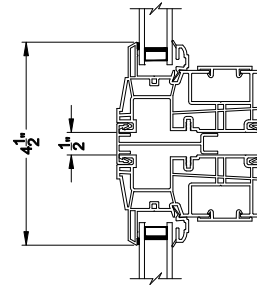

Visions®

3500 Series with J-channel

Direct Set Windows

CROSS SECTION DETAILS

3500 DIRECT SET WINDOW (9311)
Vertical Section

3500 DIRECT SET WINDOW
Horizontal Stack Section - DS / DS

3500 DIRECT SET WINDOW (9311)
Horizontal Section

3500 DIRECT SET WINDOW
Vertical Mull Section - DS / DS

Note: All dimensions are approximate. Visions reserves the right to change specifications without notice.

Visions®

3500 Series with J-channel

Direct Set Windows

CROSS SECTION DETAILS

3500 DIRECT SET WINDOW (9311)
Vertical Section - 4-9/16" Jamb

3500 DIRECT SET WINDOW
Horizontal Stack Section - DS / DS

3500 DIRECT SET WINDOW (9311)
Horizontal Section - 4-9/16" Jamb

3500 DIRECT SET WINDOW
Vertical Mull Section - DS / DS

Note: All dimensions are approximate. Visions reserves the right to change specifications without notice.