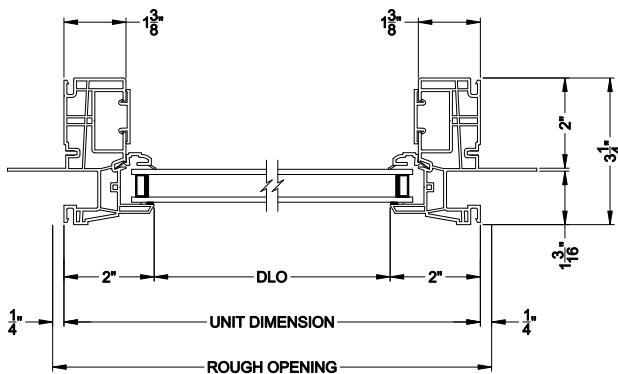

Visions®

3500 Series with J-channel

Direct Set Windows

CROSS SECTION DETAILS

3500 DIRECT SET WINDOW (9311)
Vertical Section

3500 DIRECT SET WINDOW
Horizontal Stack Section - DS / DS

3500 DIRECT SET WINDOW (9311)
Horizontal Section

3500 DIRECT SET WINDOW
Vertical Mull Section - DS / DS

Note: All dimensions are approximate. Visions reserves the right to change specifications without notice.

Visions®

3500 Series with J-channel

Direct Set Windows

CROSS SECTION DETAILS

3500 DIRECT SET WINDOW (9311)
Vertical Section - 4-9/16" Jamb

3500 DIRECT SET WINDOW
Horizontal Stack Section - DS / DS

3500 DIRECT SET WINDOW (9311)
Horizontal Section - 4-9/16" Jamb

3500 DIRECT SET WINDOW
Vertical Mull Section - DS / DS

Note: All dimensions are approximate. Visions reserves the right to change specifications without notice.