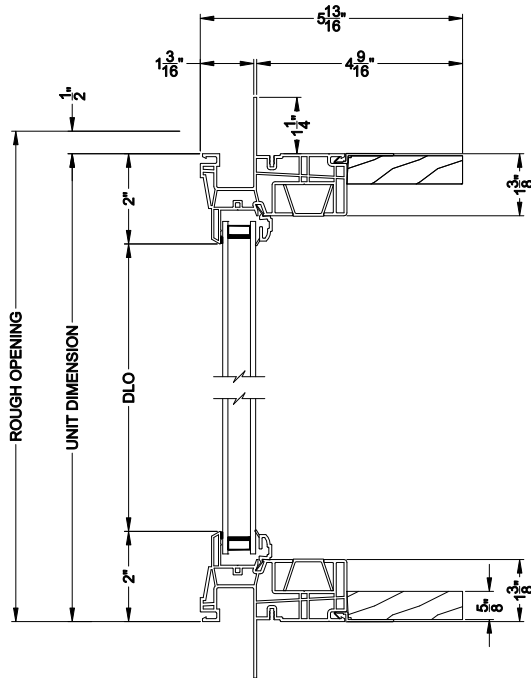

3500 PICTURE / TRANSM WINDOW (9311)
Vertical Section - J-Channel

3500 SH TRANSM WINDOW
Horizontal Stack Section - Trans / Pic

3500 SH TRANSM WINDOW
Horizontal Stack Section - Tran / SH

3500 PICTURE / TRANSM WINDOW (9311)
Horizontal Section - J-Channel

3500 SH PICTURE WINDOW
Vertical Mull Section - Pic / Pic

3500 SH PICTURE WINDOW
Vertical Mull Section - SH / PIC

Note: All dimensions are approximate. Visions reserves the right to change specifications without notice.

3500 PICTURE / TRANSM WINDOW (9311)
Vertical Section - 4-9/16" Jamb

3500 SH TRANSM WINDOW
Horizontal Stack Section - Trans / Pic

3500 SH TRANSM WINDOW
Horizontal Stack Section - Tran / SH

3500 PICTURE / TRANSM WINDOW (9311)
Horizontal Section - 4-9/16" Jamb