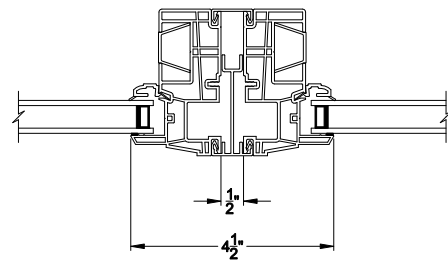

3500 SH PICTURE WINDOW
Vertical Mull Section - Pic / Pic

3500 SH PICTURE WINDOW
Vertical Mull Section - SH / PIC

Note: All dimensions are approximate. Visions reserves the right to change specifications without notice.

3500 PICTURE / TRANSM WINDOW (9311)
Vertical Section - 4-9/16" Jamb

3500 SH TRANSM WINDOW
Horizontal Stack Section - Trans / Pic

3500 SH TRANSM WINDOW
Horizontal Stack Section - Tran / SH

3500 PICTURE / TRANSM WINDOW (9311)
Horizontal Section - 4-9/16" Jamb