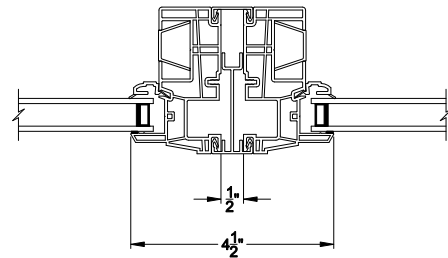

3500 PICTURE / TRANSM WINDOW (9311)
Vertical Section - J-Channel

3500 SH TRANSM WINDOW
Horizontal Stack Section - Trans / Pic

3500 SH TRANSM WINDOW
Horizontal Stack Section - Tran / SH

3500 PICTURE / TRANSM WINDOW (9311)
Horizontal Section - J-Channel

3500 SH PICTURE WINDOW
Vertical Mull Section - Pic / Pic

3500 SH PICTURE WINDOW
Vertical Mull Section - SH / PIC

Note: All dimensions are approximate. Visions reserves the right to change specifications without notice.

3500 PICTURE / TRANSM WINDOW (9311)
Vertical Section - 4-9/16" Jamb

3500 SH TRANSM WINDOW
Horizontal Stack Section - Trans / Pic

3500 SH TRANSM WINDOW
Horizontal Stack Section - Tran / SH

3500 PICTURE / TRANSM WINDOW (9311)
Horizontal Section - 4-9/16" Jamb