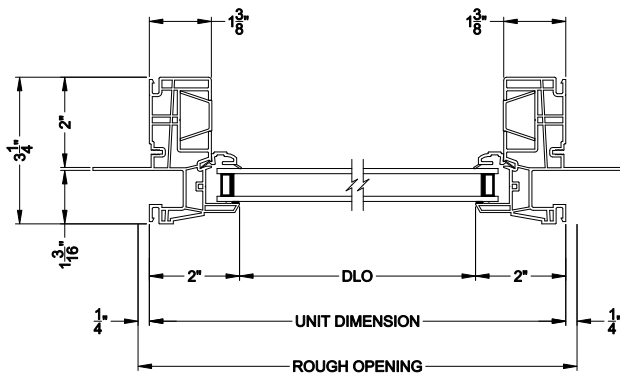

3500 PICTURE / TRANSM WINDOW (9311)
Vertical Section - J-Channel

3500 SH TRANSM WINDOW
Horizontal Stack Section - Trans / Pic

3500 SH TRANSM WINDOW
Horizontal Stack Section - Tran / SH

3500 PICTURE / TRANSM WINDOW (9311)
Horizontal Section - J-Channel

3500 SH PICTURE WINDOW
Vertical Mull Section - Pic / Pic

3500 SH PICTURE WINDOW
Vertical Mull Section - SH / PIC

Note: All dimensions are approximate. Visions reserves the right to change specifications without notice.

3500 PICTURE / TRANSM WINDOW (9311)
Vertical Section - 4-9/16" Jamb

3500 SH TRANSM WINDOW
Horizontal Stack Section - Trans / Pic

3500 SH TRANSM WINDOW
Horizontal Stack Section - Tran / SH

3500 PICTURE / TRANSM WINDOW (9311)
Horizontal Section - 4-9/16" Jamb