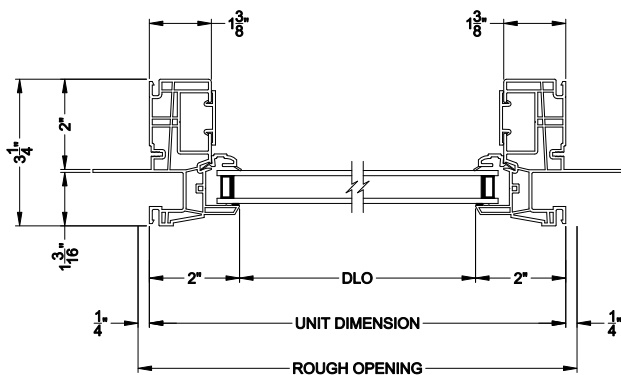

3500 PICTURE / TRANSM WINDOW (9311)
Vertical Section

3500 SH TRANSM WINDOW
Horizontal Stack Section - Trans / Pic

3500 SH TRANSM WINDOW
Horizontal Stack Section - Tran / SH

3500 PICTURE / TRANSM WINDOW (9311)
Horizontal Section

3500 SH PICTURE WINDOW
Vertical Mull Section - Pic / Pic

3500 SH PICTURE WINDOW
Vertical Mull Section - SH / PIC

Note: All dimensions are approximate. Visions reserves the right to change specifications without notice.