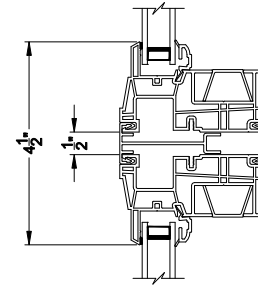

3500 PICTURE / TRANSM WINDOW (9311)
Vertical Section - J-Channel

3500 SH TRANSM WINDOW
Horizontal Stack Section - Trans / Pic

3500 SH TRANSM WINDOW
Horizontal Stack Section - Tran / SH

3500 PICTURE / TRANSM WINDOW (9311)
Horizontal Section - J-Channel

3500 SH PICTURE WINDOW
Vertical Mull Section - Pic / Pic

3500 SH PICTURE WINDOW
Vertical Mull Section - SH / PIC

Note: All dimensions are approximate. Visions reserves the right to change specifications without notice.

3500 PICTURE / TRANSM WINDOW (9311)
Vertical Section - 4-9/16" Jamb

3500 SH TRANSM WINDOW
Horizontal Stack Section - Trans / Pic

3500 SH TRANSM WINDOW
Horizontal Stack Section - Tran / SH

3500 PICTURE / TRANSM WINDOW (9311)
Horizontal Section - 4-9/16" Jamb