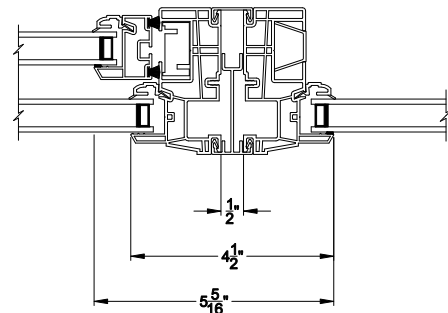

3500 PICTURE / TRANSM WINDOW (9311)
Vertical Section - J-Channel

3500 SH TRANSM WINDOW
Horizontal Stack Section - Trans / Pic

3500 SH TRANSM WINDOW
Horizontal Stack Section - Tran / SH

3500 PICTURE / TRANSM WINDOW (9311)
Horizontal Section - J-Channel

3500 SH PICTURE WINDOW
Vertical Mull Section - Pic / Pic

3500 SH PICTURE WINDOW
Vertical Mull Section - SH / PIC

Note: All dimensions are approximate. Visions reserves the right to change specifications without notice.

3500 PICTURE / TRANSM WINDOW (9311)
Vertical Section - 4-9/16" Jamb

3500 SH TRANSM WINDOW
Horizontal Stack Section - Trans / Pic

3500 SH TRANSM WINDOW
Horizontal Stack Section - Tran / SH

3500 PICTURE / TRANSM WINDOW (9311)
Horizontal Section - 4-9/16" Jamb