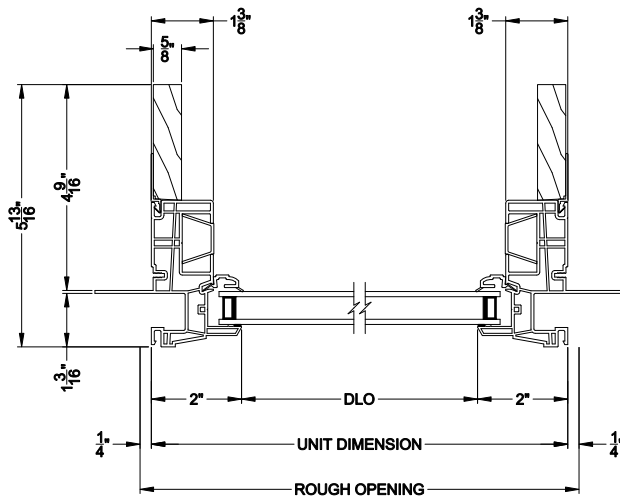

3500 PICTURE / TRANSM WINDOW (9311)
Vertical Section - J-Channel

3500 SH TRANSM WINDOW
Horizontal Stack Section - Trans / Pic

3500 SH TRANSM WINDOW
Horizontal Stack Section - Tran / SH

3500 PICTURE / TRANSM WINDOW (9311)
Horizontal Section - J-Channel

3500 SH PICTURE WINDOW
Vertical Mull Section - Pic / Pic

3500 SH PICTURE WINDOW
Vertical Mull Section - SH / PIC

Note: All dimensions are approximate. Visions reserves the right to change specifications without notice.

3500 PICTURE / TRANSM WINDOW (9311)
Vertical Section - 4-9/16" Jamb

3500 SH TRANSM WINDOW
Horizontal Stack Section - Trans / Pic

3500 SH TRANSM WINDOW
Horizontal Stack Section - Tran / SH

3500 PICTURE / TRANSM WINDOW (9311)
Horizontal Section - 4-9/16" Jamb