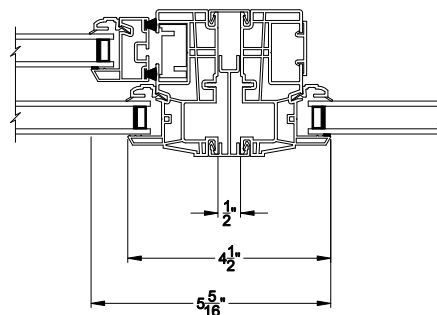

3500 PICTURE / TRANSM WINDOW (9311)
Vertical Section

3500 SH TRANSM WINDOW
Horizontal Stack Section - Trans / Pic

3500 SH TRANSM WINDOW
Horizontal Stack Section - Tran / SH

3500 PICTURE / TRANSM WINDOW (9311)
Horizontal Section

3500 SH PICTURE WINDOW
Vertical Mull Section - Pic / Pic

3500 SH PICTURE WINDOW
Vertical Mull Section - SH / PIC

Note: All dimensions are approximate. Visions reserves the right to change specifications without notice.