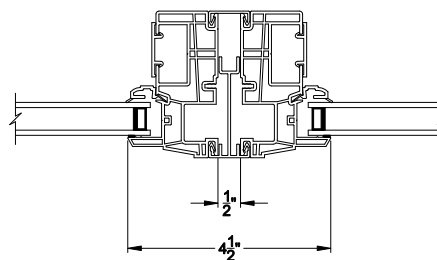

3500 PICTURE / TRANSM WINDOW (9311)
Vertical Section

3500 SH TRANSM WINDOW
Horizontal Stack Section - Trans / Pic

3500 SH TRANSM WINDOW
Horizontal Stack Section - Tran / SH

3500 PICTURE / TRANSM WINDOW (9311)
Horizontal Section

3500 SH PICTURE WINDOW
Vertical Mull Section - Pic / Pic

3500 SH PICTURE WINDOW
Vertical Mull Section - SH / PIC

Note: All dimensions are approximate. Visions reserves the right to change specifications without notice.