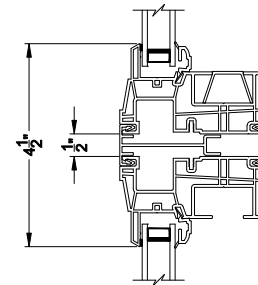

3500 PICTURE / TRANSM WINDOW (9311)
Vertical Section - J-Channel

3500 SH TRANSM WINDOW
Horizontal Stack Section - Trans / Pic

3500 SH TRANSM WINDOW
Horizontal Stack Section - Tran / SH

3500 PICTURE / TRANSM WINDOW (9311)
Horizontal Section - J-Channel

3500 SH PICTURE WINDOW
Vertical Mull Section - Pic / Pic

3500 SH PICTURE WINDOW
Vertical Mull Section - SH / PIC

Note: All dimensions are approximate. Visions reserves the right to change specifications without notice.

3500 PICTURE / TRANSM WINDOW (9311)
Vertical Section - 4-9/16" Jamb

3500 SH TRANSM WINDOW
Horizontal Stack Section - Trans / Pic

3500 SH TRANSM WINDOW
Horizontal Stack Section - Tran / SH

3500 PICTURE / TRANSM WINDOW (9311)
Horizontal Section - 4-9/16" Jamb