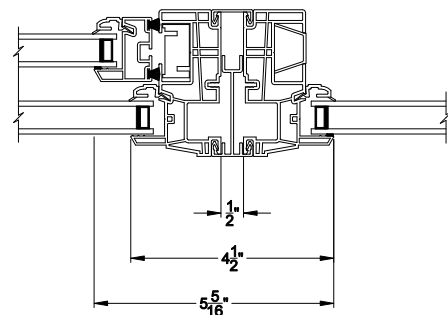

3500 SH PICTURE WINDOW
Vertical Mull Section - Pic / Pic

3500 SH PICTURE WINDOW
Vertical Mull Section - SH / PIC

Note: All dimensions are approximate. Visions reserves the right to change specifications without notice.

3500 PICTURE / TRANSM WINDOW (9311)
Vertical Section - 4-9/16" Jamb

3500 SH TRANSM WINDOW
Horizontal Stack Section - Trans / Pic

3500 SH TRANSM WINDOW
Horizontal Stack Section - Tran / SH

3500 PICTURE / TRANSM WINDOW (9311)
Horizontal Section - 4-9/16" Jamb