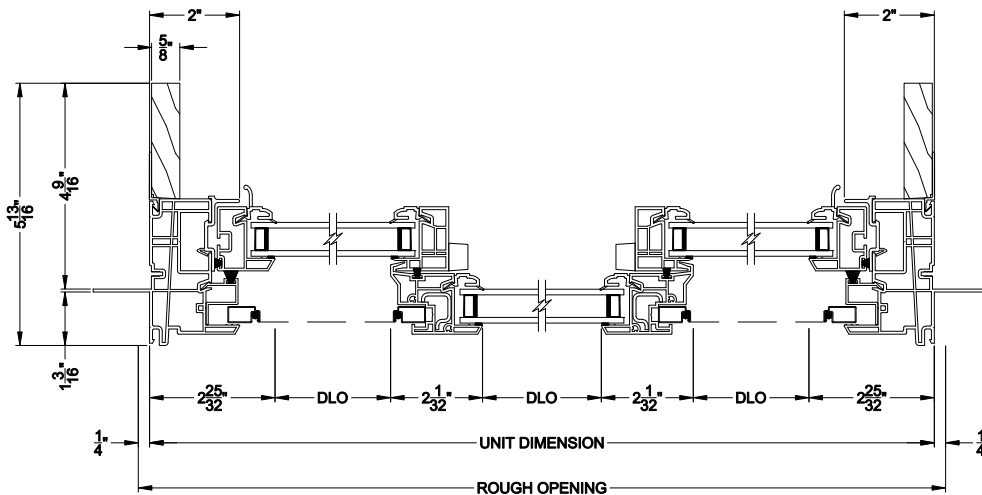

## CROSS SECTION DETAILS

**2500 SLIDER WINDOW (9407)**  
Vertical Section - 4-9/16\" Jamb

**3500 SLIDER WINDOW**  
Horizontal Stack Section - DS / SLD

**2500 SINGLE SLIDER WINDOW (9407)**  
Horizontal Section - 4-9/16\" Jamb

**2500 TRIPLE SLIDER WINDOW (9407)**  
Horizontal Section - 4-9/16\" Jamb

Note: All dimensions are approximate. Visions reserves the right to change specifications without notice.