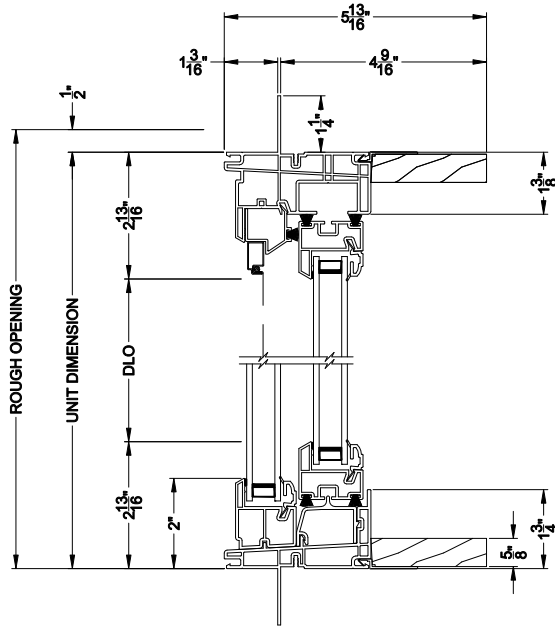

3500 SLIDER WINDOW (9407)
Vertical Section - Non J-Channel

3500 SLIDER WINDOW
Horizontal Stack Section - DS / SLD

3500 SINGLE SLIDER WINDOW (9407)
Horizontal Section - Non J-Channel

3500 TRIPLE SLIDER WINDOW (9407)
Horizontal Section - Non J-Channel

Note: All dimensions are approximate. Visions reserves the right to change specifications without notice.

Visions®

3500 Series without J-channel

Slider Windows

CROSS SECTION DETAILS

3500 SLIDER WINDOW (9407)
Vertical Section - 4-9/16" Jamb

3500 SLIDER WINDOW
Horizontal Stack Section - DS / SLD

3500 SINGLE SLIDER WINDOW (9407)
Horizontal Section - 4-9/16" Jamb

3500 TRIPLE SLIDER WINDOW (9407)
Horizontal Section - 4-9/16" Jamb

Note: All dimensions are approximate. Visions reserves the right to change specifications without notice.