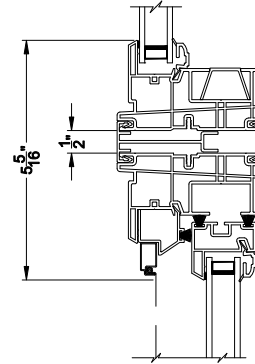

3500 SLIDER WINDOW (9407)
Vertical Section - Non J-Channel

3500 SLIDER WINDOW
Horizontal Stack Section - DS / SLD

3500 SINGLE SLIDER WINDOW (9407)
Horizontal Section - Non J-Channel

3500 TRIPLE SLIDER WINDOW (9407)
Horizontal Section - Non J-Channel

Note: All dimensions are approximate. Visions reserves the right to change specifications without notice.

Visions®

3500 Series without J-channel

Slider Windows

CROSS SECTION DETAILS

3500 SLIDER WINDOW (9407)
Vertical Section - 4-9/16" Jamb

3500 SLIDER WINDOW
Horizontal Stack Section - DS / SLD

3500 SINGLE SLIDER WINDOW (9407)
Horizontal Section - 4-9/16" Jamb

3500 TRIPLE SLIDER WINDOW (9407)
Horizontal Section - 4-9/16" Jamb

Note: All dimensions are approximate. Visions reserves the right to change specifications without notice.