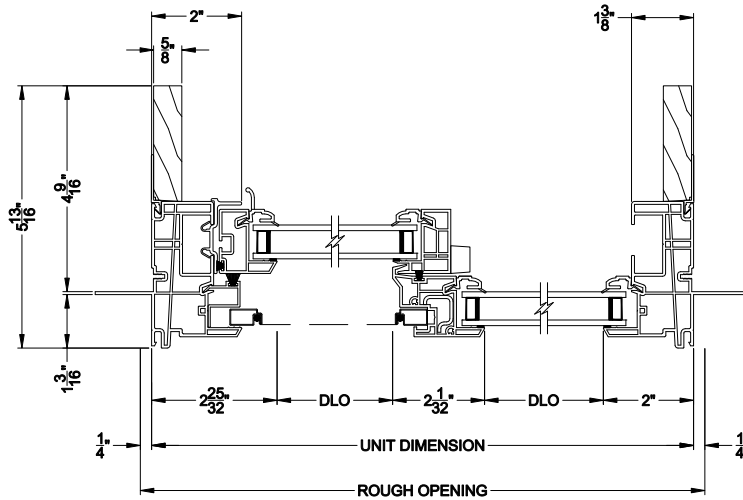

Note: All dimensions are approximate. Visions reserves the right to change specifications without notice.

Visions®

3500 Series without J-channel

Slider Windows

CROSS SECTION DETAILS

3500 SLIDER WINDOW (9407)
Vertical Section - 4-9/16" Jamb

3500 SLIDER WINDOW
Horizontal Stack Section - DS / SLD

3500 SINGLE SLIDER WINDOW (9407)
Horizontal Section - 4-9/16" Jamb

3500 TRIPLE SLIDER WINDOW (9407)
Horizontal Section - 4-9/16" Jamb

Note: All dimensions are approximate. Visions reserves the right to change specifications without notice.