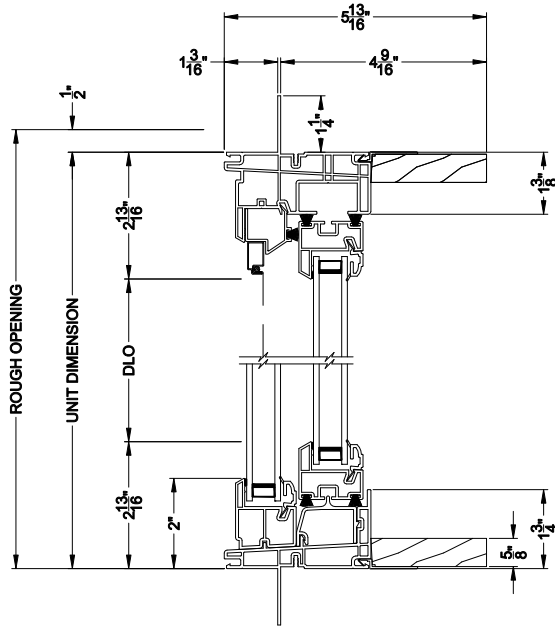

Visions®

3500 Series without J-channel

Slider Windows

CROSS SECTION DETAILS

2500 SLIDER WINDOW (9407)
Vertical Section - 4-9/16\" Jamb