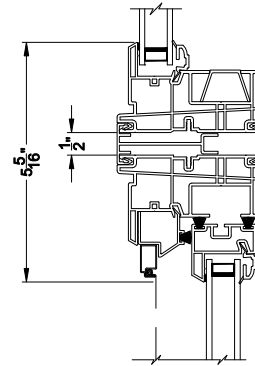

3500 SLIDER WINDOW (9407)
Vertical Section - Non J-Channel

3500 SLIDER WINDOW
Horizontal Stack Section - DS / SLD

3500 SINGLE SLIDER WINDOW (9407)
Horizontal Section - Non J-Channel

3500 TRIPLE SLIDER WINDOW (9407)
Horizontal Section - Non J-Channel

Note: All dimensions are approximate. Visions reserves the right to change specifications without notice.

Visions®

3500 Series without J-channel

Slider Windows

CROSS SECTION DETAILS

3500 SLIDER WINDOW (9407)
Vertical Section - 4-9/16" Jamb

3500 SLIDER WINDOW
Horizontal Stack Section - DS / SLD

3500 SINGLE SLIDER WINDOW (9407)
Horizontal Section - 4-9/16" Jamb

3500 TRIPLE SLIDER WINDOW (9407)
Horizontal Section - 4-9/16" Jamb

Note: All dimensions are approximate. Visions reserves the right to change specifications without notice.