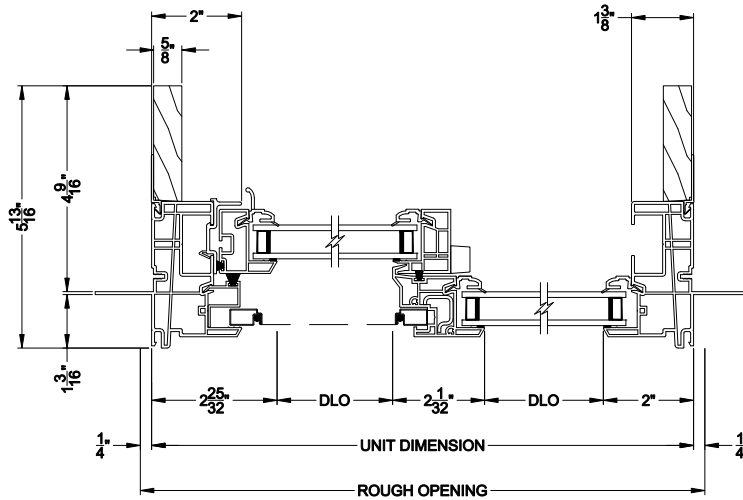

## CROSS SECTION DETAILS

**2500 SLIDER WINDOW (9407)**  
Vertical Section - 4-9/16\" Jamb

**3500 SLIDER WINDOW**  
Horizontal Stack Section - DS / SLD

**2500 SINGLE SLIDER WINDOW (9407)**  
Horizontal Section - 4-9/16\" Jamb

**2500 TRIPLE SLIDER WINDOW (9407)**  
Horizontal Section - 4-9/16\" Jamb

Note: All dimensions are approximate. Visions reserves the right to change specifications without notice.