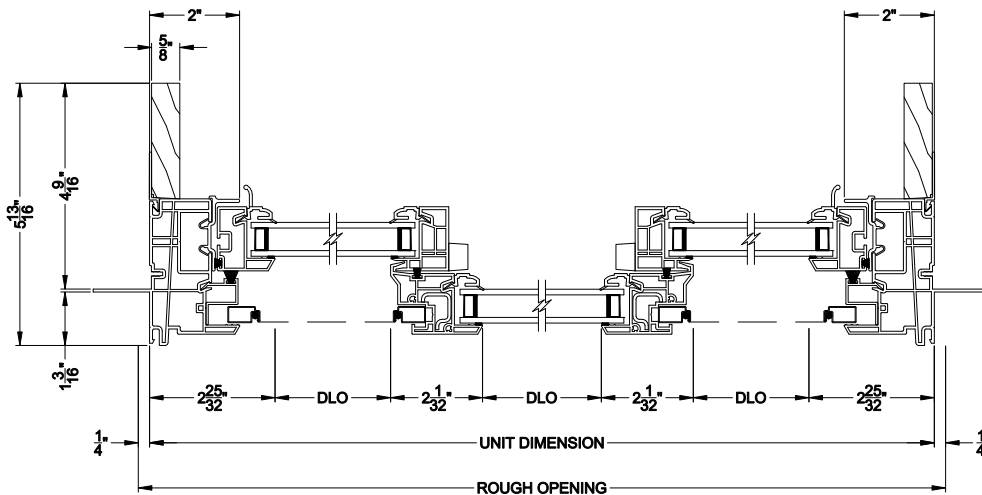

3500 SLIDER WINDOW (9407)
Vertical Section - Non J-Channel

3500 SLIDER WINDOW
Horizontal Stack Section - DS / SLD

3500 SINGLE SLIDER WINDOW (9407)
Horizontal Section - Non J-Channel

3500 TRIPLE SLIDER WINDOW (9407)
Horizontal Section - Non J-Channel

Note: All dimensions are approximate. Visions reserves the right to change specifications without notice.

Visions®

3500 Series without J-channel

Slider Windows

CROSS SECTION DETAILS

3500 SLIDER WINDOW (9407)
Vertical Section - 4-9/16" Jamb

3500 SLIDER WINDOW
Horizontal Stack Section - DS / SLD

3500 SINGLE SLIDER WINDOW (9407)
Horizontal Section - 4-9/16" Jamb

3500 TRIPLE SLIDER WINDOW (9407)
Horizontal Section - 4-9/16" Jamb

Note: All dimensions are approximate. Visions reserves the right to change specifications without notice.