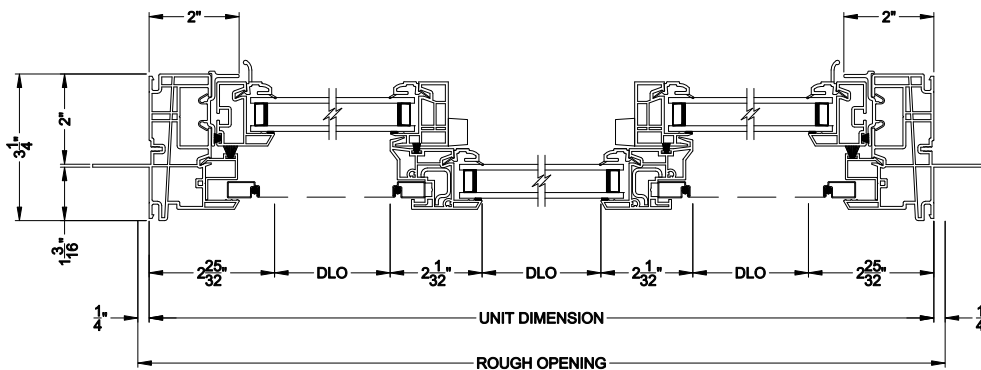

3500 SLIDER WINDOW (9407)
Vertical Section - Non J-Channel

3500 SLIDER WINDOW
Horizontal Stack Section - DS / SLD

3500 SINGLE SLIDER WINDOW (9407)
Horizontal Section - Non J-Channel

3500 TRIPLE SLIDER WINDOW (9407)
Horizontal Section - Non J-Channel

Note: All dimensions are approximate. Visions reserves the right to change specifications without notice.

Visions®

3500 Series without J-channel

Slider Windows

CROSS SECTION DETAILS

3500 SLIDER WINDOW (9407)
Vertical Section - 4-9/16" Jamb

3500 SLIDER WINDOW
Horizontal Stack Section - DS / SLD

3500 SINGLE SLIDER WINDOW (9407)
Horizontal Section - 4-9/16" Jamb

3500 TRIPLE SLIDER WINDOW (9407)
Horizontal Section - 4-9/16" Jamb

Note: All dimensions are approximate. Visions reserves the right to change specifications without notice.