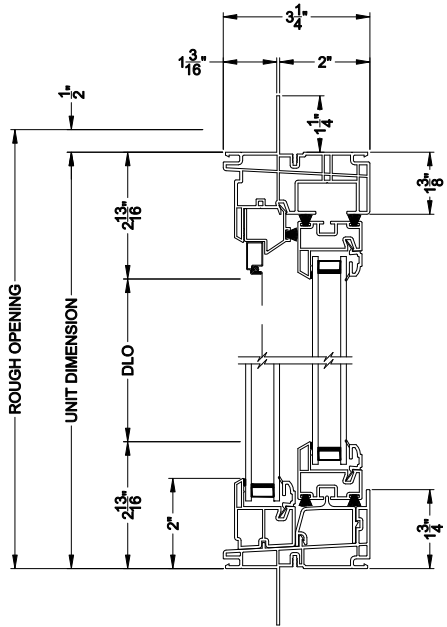

## CROSS SECTION DETAILS

**2500 SLIDER WINDOW (9407)**  
Vertical Section

**3500 SLIDER WINDOW**  
Horizontal Stack Section - DS / SLD

**2500 SINGLE SLIDER WINDOW (9407)**  
Horizontal Section

**2500 TRIPLE SLIDER WINDOW (9407)**  
Horizontal Section

**2500 TRIPLE SLIDER WINDOW (9407)**  
Horizontal Section - 4-9/16\" Jamb

Note: All dimensions are approximate. Visions reserves the right to change specifications without notice.