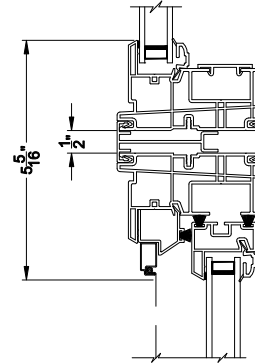

## CROSS SECTION DETAILS

**2500 SLIDER WINDOW (9407)**  
Vertical Section

**3500 SLIDER WINDOW**  
Horizontal Stack Section - DS / SLD

**2500 SINGLE SLIDER WINDOW (9407)**  
Horizontal Section

**2500 TRIPLE SLIDER WINDOW (9407)**  
Horizontal Section

## CROSS SECTION DETAILS

**2500 SLIDER WINDOW (9407)**  
Vertical Section - 4-9/16\" Jamb

**3500 SLIDER WINDOW**  
Horizontal Stack Section - DS / SLD

**2500 SINGLE SLIDER WINDOW (9407)**  
Horizontal Section - 4-9/16\" Jamb

**2500 TRIPLE SLIDER WINDOW (9407)**  
Horizontal Section - 4-9/16\" Jamb

Note: All dimensions are approximate. Visions reserves the right to change specifications without notice.