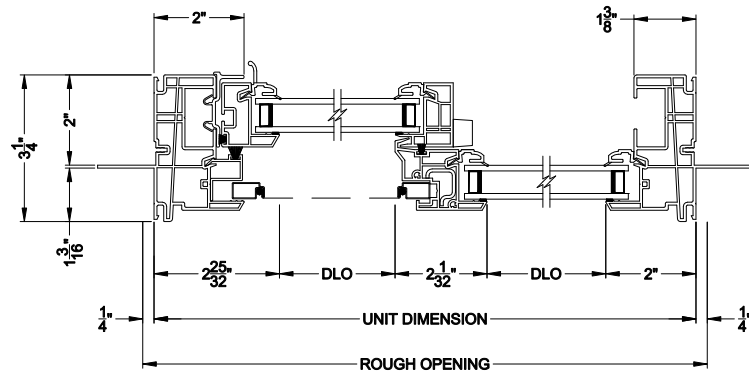

3500 SLIDER WINDOW (9407)
Vertical Section - Non J-Channel

3500 SLIDER WINDOW
Horizontal Stack Section - DS / SLD

3500 SINGLE SLIDER WINDOW (9407)
Horizontal Section - Non J-Channel

3500 TRIPLE SLIDER WINDOW (9407)
Horizontal Section - Non J-Channel

Note: All dimensions are approximate. Visions reserves the right to change specifications without notice.

Visions®

3500 Series without J-channel

Slider Windows

CROSS SECTION DETAILS

3500 SLIDER WINDOW (9407)
Vertical Section - 4-9/16" Jamb

3500 SLIDER WINDOW
Horizontal Stack Section - DS / SLD

3500 SINGLE SLIDER WINDOW (9407)
Horizontal Section - 4-9/16" Jamb

3500 TRIPLE SLIDER WINDOW (9407)
Horizontal Section - 4-9/16" Jamb

Note: All dimensions are approximate. Visions reserves the right to change specifications without notice.