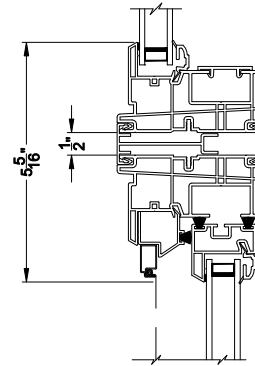

## CROSS SECTION DETAILS

**2500 SLIDER WINDOW (9407)**  
Vertical Section

**3500 SLIDER WINDOW**  
Horizontal Stack Section - DS / SLD

**2500 SINGLE SLIDER WINDOW (9407)**  
Horizontal Section

**2500 TRIPLE SLIDER WINDOW (9407)**  
Horizontal Section

**2500 TRIPLE SLIDER WINDOW (9407)**  
Horizontal Section - 4-9/16\" Jamb

Note: All dimensions are approximate. Visions reserves the right to change specifications without notice.