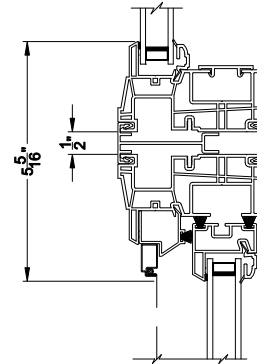

3500 SLIDER WINDOW (9408)
Vertical Section

3500 SLIDER WINDOW
Horizontal Stack Section - DS / SLD

3500 SINGLE SLIDER WINDOW (9408)
Horizontal Section

3500 TRIPLE SLIDER WINDOW (9408)
Horizontal Section

Note: All dimensions are approximate. Visions reserves the right to change specifications without notice.

3500 SLIDER WINDOW (9408)
Vertical Section - 4-9/16" Jamb

3500 SLIDER WINDOW
Horizontal Stack Section - DS / SLD

3500 SINGLE SLIDER WINDOW (9408)
Horizontal Section - 4-9/16" Jamb

3500 TRIPLE SLIDER WINDOW (9408)
Horizontal Section - 4-9/16" Jamb

Note: All dimensions are approximate. Visions reserves the right to change specifications without notice.