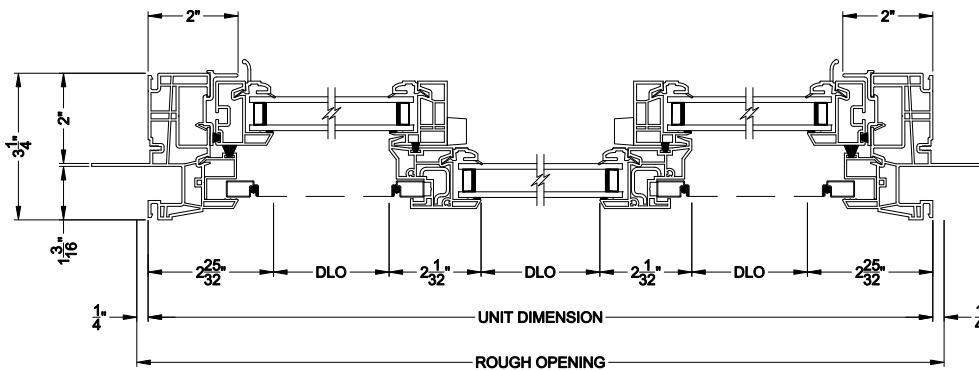

3500 SLIDER WINDOW (9408)
Vertical Section

3500 SLIDER WINDOW
Horizontal Stack Section - DS / SLD

3500 SINGLE SLIDER WINDOW (9408)
Horizontal Section

3500 TRIPLE SLIDER WINDOW (9408)
Horizontal Section

Note: All dimensions are approximate. Visions reserves the right to change specifications without notice.

3500 SLIDER WINDOW (9408)
Vertical Section - 4-9/16" Jamb

3500 SLIDER WINDOW
Horizontal Stack Section - DS / SLD

3500 SINGLE SLIDER WINDOW (9408)
Horizontal Section - 4-9/16" Jamb

3500 TRIPLE SLIDER WINDOW (9408)
Horizontal Section - 4-9/16" Jamb

Note: All dimensions are approximate. Visions reserves the right to change specifications without notice.