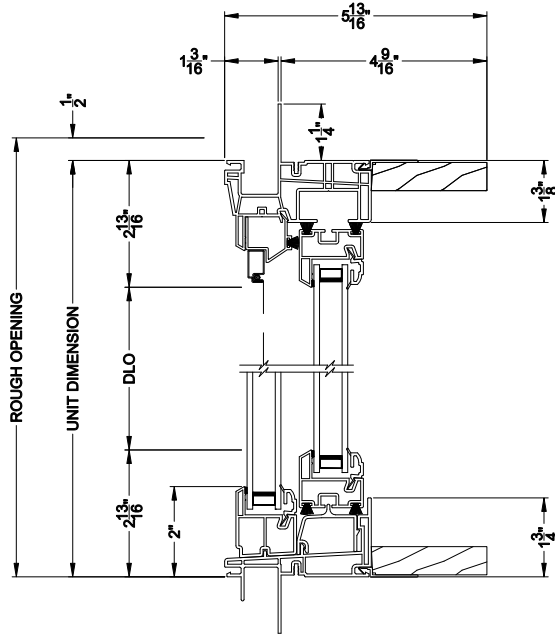

3500 SLIDER WINDOW (9408)
Vertical Section

3500 SLIDER WINDOW
Horizontal Stack Section - DS / SLD

3500 SINGLE SLIDER WINDOW (9408)
Horizontal Section

3500 TRIPLE SLIDER WINDOW (9408)
Horizontal Section

Note: All dimensions are approximate. Visions reserves the right to change specifications without notice.

3500 SLIDER WINDOW (9408)
Vertical Section - 4-9/16" Jamb

3500 SLIDER WINDOW
Horizontal Stack Section - DS / SLD

3500 SINGLE SLIDER WINDOW (9408)
Horizontal Section - 4-9/16" Jamb

3500 TRIPLE SLIDER WINDOW (9408)
Horizontal Section - 4-9/16" Jamb

Note: All dimensions are approximate. Visions reserves the right to change specifications without notice.