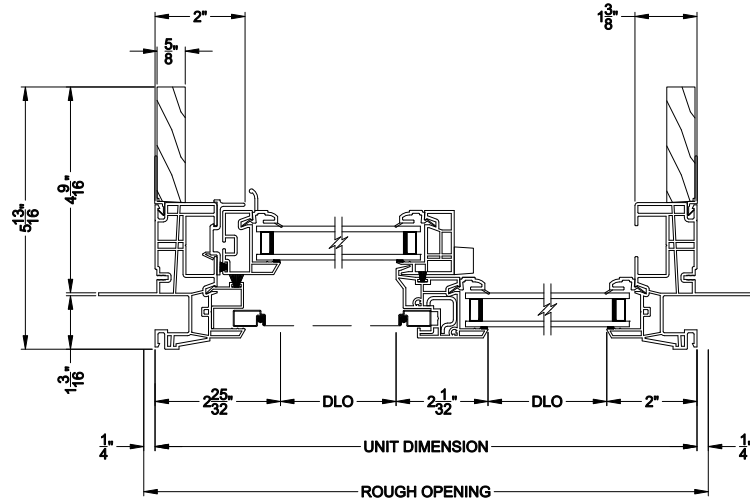

3500 SLIDER WINDOW (9408)
Vertical Section

3500 SLIDER WINDOW
Horizontal Stack Section - DS / SLD

3500 SINGLE SLIDER WINDOW (9408)
Horizontal Section

3500 TRIPLE SLIDER WINDOW (9408)
Horizontal Section

Note: All dimensions are approximate. Visions reserves the right to change specifications without notice.

3500 SLIDER WINDOW (9408)
Vertical Section - 4-9/16" Jamb

3500 SLIDER WINDOW
Horizontal Stack Section - DS / SLD

3500 SINGLE SLIDER WINDOW (9408)
Horizontal Section - 4-9/16" Jamb

3500 TRIPLE SLIDER WINDOW (9408)
Horizontal Section - 4-9/16" Jamb

Note: All dimensions are approximate. Visions reserves the right to change specifications without notice.