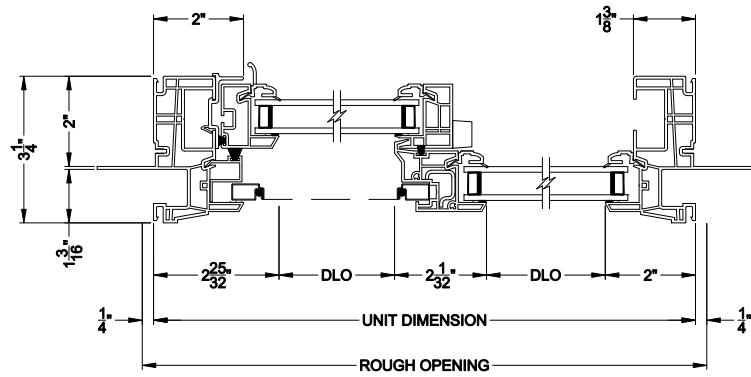

3500 SLIDER WINDOW (9408)
Vertical Section

3500 SLIDER WINDOW
Horizontal Stack Section - DS / SLD

3500 SINGLE SLIDER WINDOW (9408)
Horizontal Section

3500 TRIPLE SLIDER WINDOW (9408)
Horizontal Section

Note: All dimensions are approximate. Visions reserves the right to change specifications without notice.

3500 SLIDER WINDOW (9408)
Vertical Section - 4-9/16" Jamb

3500 SLIDER WINDOW
Horizontal Stack Section - DS / SLD

3500 SINGLE SLIDER WINDOW (9408)
Horizontal Section - 4-9/16" Jamb

3500 TRIPLE SLIDER WINDOW (9408)
Horizontal Section - 4-9/16" Jamb

Note: All dimensions are approximate. Visions reserves the right to change specifications without notice.