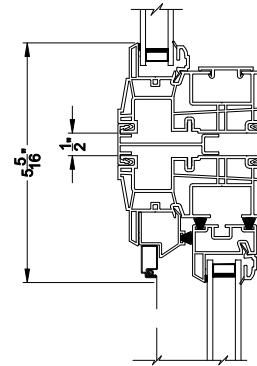

3500 SLIDER WINDOW (9408)
Vertical Section

3500 SLIDER WINDOW
Horizontal Stack Section - DS / SLD

3500 SINGLE SLIDER WINDOW (9408)
Horizontal Section

3500 TRIPLE SLIDER WINDOW (9408)
Horizontal Section

Note: All dimensions are approximate. Visions reserves the right to change specifications without notice.

3500 SLIDER WINDOW (9408)
Vertical Section - 4-9/16" Jamb

3500 SLIDER WINDOW
Horizontal Stack Section - DS / SLD

3500 SINGLE SLIDER WINDOW (9408)
Horizontal Section - 4-9/16" Jamb

3500 TRIPLE SLIDER WINDOW (9408)
Horizontal Section - 4-9/16" Jamb

Note: All dimensions are approximate. Visions reserves the right to change specifications without notice.