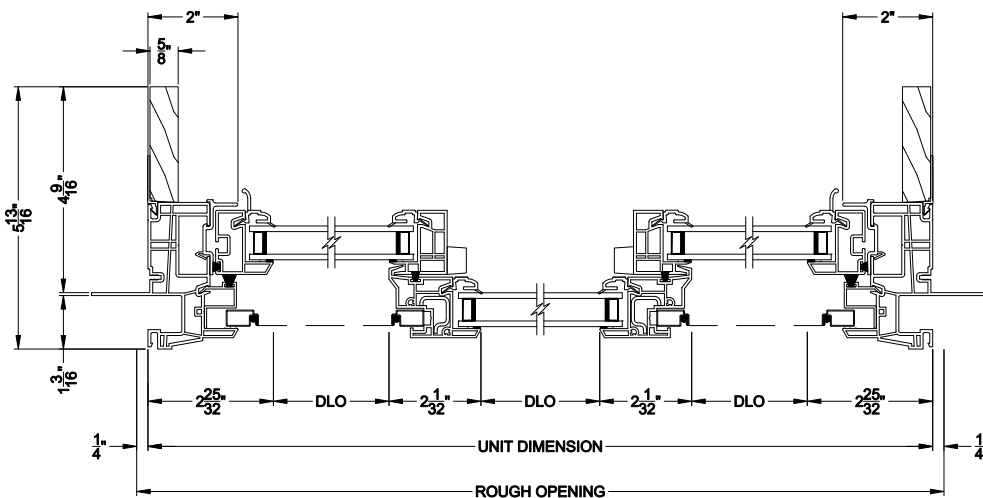

3500 SLIDER WINDOW (9408)
Vertical Section

3500 SLIDER WINDOW
Horizontal Stack Section - DS / SLD

3500 SINGLE SLIDER WINDOW (9408)
Horizontal Section

3500 TRIPLE SLIDER WINDOW (9408)
Horizontal Section

Note: All dimensions are approximate. Visions reserves the right to change specifications without notice.

3500 SLIDER WINDOW (9408)
Vertical Section - 4-9/16" Jamb

3500 SLIDER WINDOW
Horizontal Stack Section - DS / SLD

3500 SINGLE SLIDER WINDOW (9408)
Horizontal Section - 4-9/16" Jamb

3500 TRIPLE SLIDER WINDOW (9408)
Horizontal Section - 4-9/16" Jamb

Note: All dimensions are approximate. Visions reserves the right to change specifications without notice.