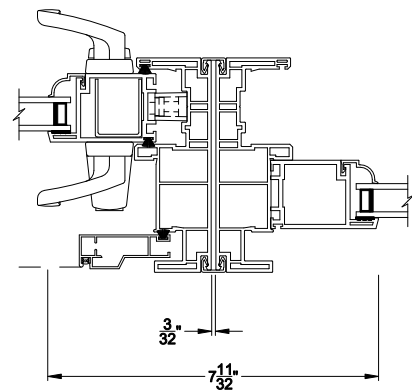

Visions®

3500 Series

Sliding Patio Doors

CROSS SECTION DETAILS

3500 SLIDING PATIO 1 PANEL (9701)
Vertical Section

3500 SLIDING PATIO 1 PANEL (9701)
Horizontal Section

3500 SLIDING PATIO DOOR
Vertical Mull Section - Oper / Stat

Note: All dimensions are approximate. Visions reserves the right to change specifications without notice.

Visions®

3500 Series

Sliding Patio Doors

CROSS SECTION DETAILS

3500 SLIDING PATIO 1 PANEL (9701)
Vertical Section - 4-9/16" jamb

3500 SLIDING PATIO 1 PANEL (9701)
Horizontal Section - 4-9/16" jamb

3500 SLIDING PATIO DOOR
Vertical Mull Section - Oper / Stat

Note: All dimensions are approximate. Visions reserves the right to change specifications without notice.