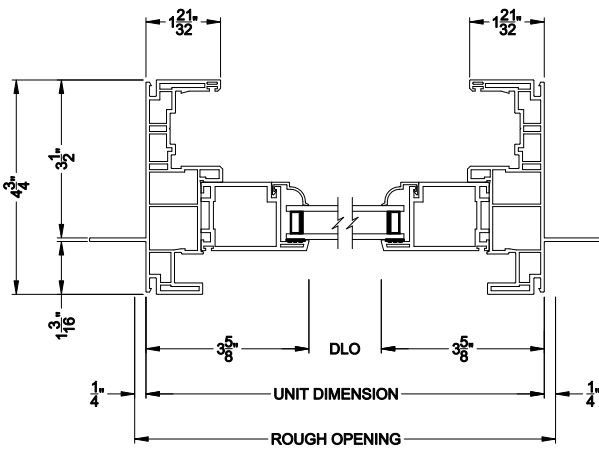

Visions®

3500 Series

Sliding Patio Doors

CROSS SECTION DETAILS

3500 SLIDING PATIO 1 PANEL (9701)
Vertical Section

3500 SLIDING PATIO 1 PANEL (9701)
Horizontal Section

3500 SLIDING PATIO DOOR
Vertical Mull Section - Oper / Stat

Note: All dimensions are approximate. Visions reserves the right to change specifications without notice.

Visions®

3500 Series

Sliding Patio Doors

CROSS SECTION DETAILS

3500 SLIDING PATIO 1 PANEL (9701)
Vertical Section - 4-9/16" jamb

3500 SLIDING PATIO 1 PANEL (9701)
Horizontal Section - 4-9/16" jamb

3500 SLIDING PATIO DOOR
Vertical Mull Section - Oper / Stat

Note: All dimensions are approximate. Visions reserves the right to change specifications without notice.