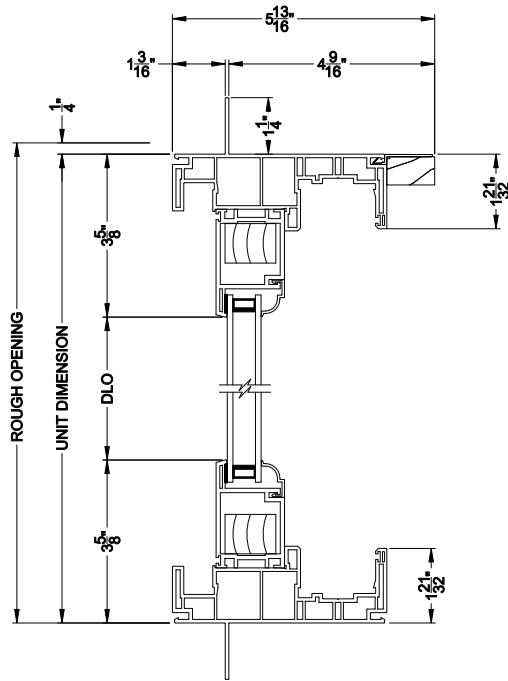

Visions®

3500 Series

Sliding Patio Doors

CROSS SECTION DETAILS

3500 SLIDING PATIO 1 PANEL (9701)
Vertical Section

3500 SLIDING PATIO 1 PANEL (9701)
Horizontal Section

3500 SLIDING PATIO DOOR
Vertical Mull Section - Oper / Stat

Note: All dimensions are approximate. Visions reserves the right to change specifications without notice.

Visions®

3500 Series

Sliding Patio Doors

CROSS SECTION DETAILS

3500 SLIDING PATIO 1 PANEL (9701)
Vertical Section - 4-9/16" jamb

3500 SLIDING PATIO 1 PANEL (9701)
Horizontal Section - 4-9/16" jamb

3500 SLIDING PATIO DOOR
Vertical Mull Section - Oper / Stat

Note: All dimensions are approximate. Visions reserves the right to change specifications without notice.