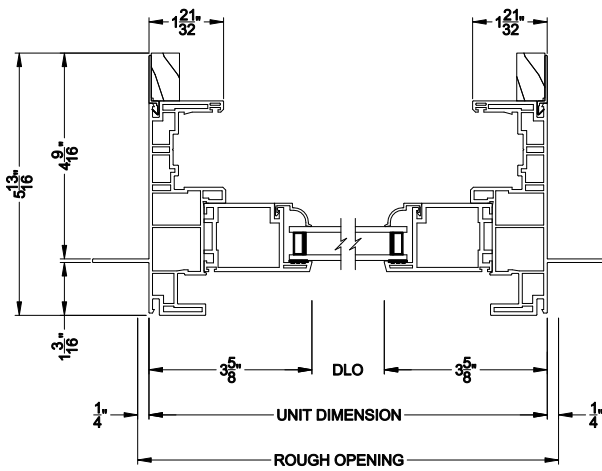

Visions®

3500 Series

Sliding Patio Doors

CROSS SECTION DETAILS

3500 SLIDING PATIO 1 PANEL (9701)
Vertical Section

3500 SLIDING PATIO 1 PANEL (9701)
Horizontal Section

3500 SLIDING PATIO DOOR
Vertical Mull Section - Oper / Stat

Note: All dimensions are approximate. Visions reserves the right to change specifications without notice.

Visions®

3500 Series

Sliding Patio Doors

CROSS SECTION DETAILS

3500 SLIDING PATIO 1 PANEL (9701)
Vertical Section - 4-9/16" jamb

3500 SLIDING PATIO 1 PANEL (9701)
Horizontal Section - 4-9/16" jamb

3500 SLIDING PATIO DOOR
Vertical Mull Section - Oper / Stat

Note: All dimensions are approximate. Visions reserves the right to change specifications without notice.