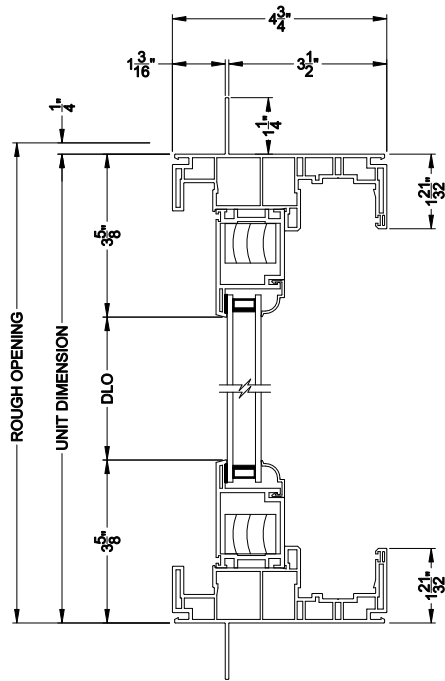

Visions®

3500 Series

Sliding Patio Doors

CROSS SECTION DETAILS

3500 SLIDING PATIO 1 PANEL (9701)
Vertical Section

3500 SLIDING PATIO 1 PANEL (9701)
Horizontal Section

3500 SLIDING PATIO DOOR
Vertical Mull Section - Oper / Stat

Note: All dimensions are approximate. Visions reserves the right to change specifications without notice.

Visions®

3500 Series

Sliding Patio Doors

CROSS SECTION DETAILS

3500 SLIDING PATIO 1 PANEL (9701)
Vertical Section - 4-9/16" jamb

3500 SLIDING PATIO 1 PANEL (9701)
Horizontal Section - 4-9/16" jamb

3500 SLIDING PATIO DOOR
Vertical Mull Section - Oper / Stat

Note: All dimensions are approximate. Visions reserves the right to change specifications without notice.