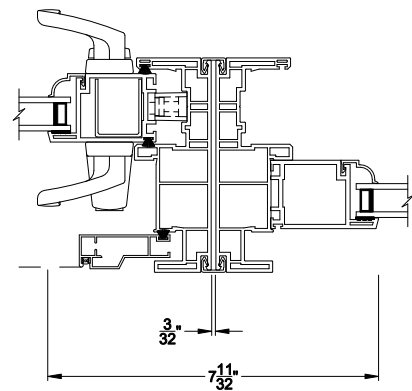

Visions®

3500 Series

Sliding Patio Doors

CROSS SECTION DETAILS

3500 SLIDING PATIO 1 PANEL (9701)
Vertical Section

3500 SLIDING PATIO 1 PANEL (9701)
Horizontal Section

3500 SLIDING PATIO DOOR
Vertical Mull Section - Oper / Stat

Note: All dimensions are approximate. Visions reserves the right to change specifications without notice.

Visions®

3500 Series

Sliding Patio Doors

CROSS SECTION DETAILS

3500 SLIDING PATIO 1 PANEL (9701)
Vertical Section - 4-9/16" jamb

3500 SLIDING PATIO 1 PANEL (9701)
Horizontal Section - 4-9/16" jamb

3500 SLIDING PATIO DOOR
Vertical Mull Section - Oper / Stat

Note: All dimensions are approximate. Visions reserves the right to change specifications without notice.