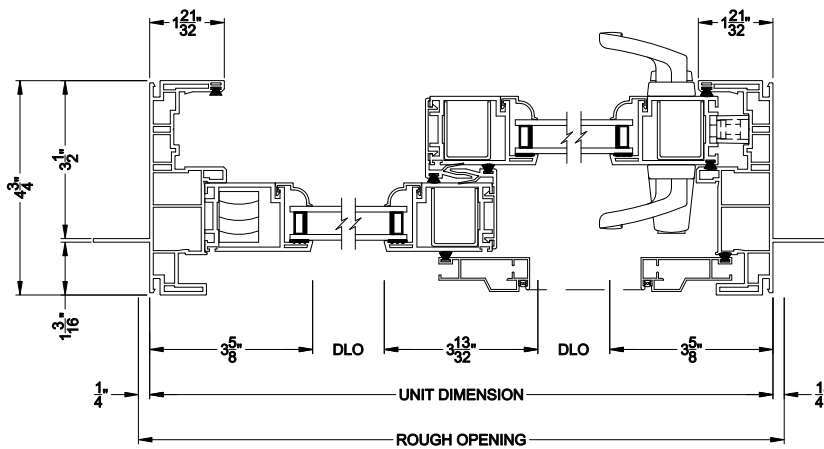

## CROSS SECTION DETAILS

**3500 SLIDING PATIO DOOR 2 PANEL (9701)**  
Vertical Section

**3500 SLIDING PATIO DOOR 2 PANEL (9701)**  
Horizontal Section

**3500 SLIDING PATIO DOOR**  
Vertical Mull Section - Oper / Stat