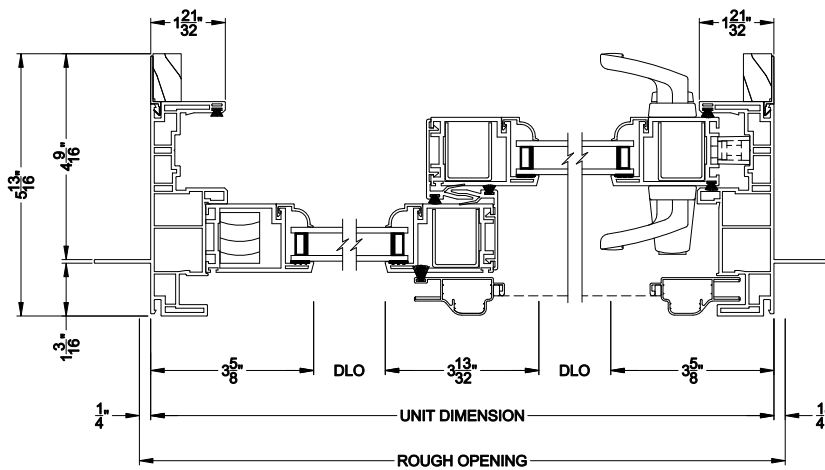

Visions®

3500 Series

Sliding Patio Doors

CROSS SECTION DETAILS

3500 SLIDING PATIO DOOR 2 PANEL (9701)
Vertical Section

3500 SLIDING PATIO DOOR 2 PANEL (9701)
Horizontal Section

3500 SLIDING PATIO DOOR
Vertical Mull Section - Oper / Stat

Note: All dimensions are approximate. Visions reserves the right to change specifications without notice.

Visions®

3500 Series

Sliding Patio Doors

CROSS SECTION DETAILS

3500 SLIDING PATIO DOOR 2 PANEL (9701)
Vertical Section - 4-9/16" jamb

3500 SLIDING PATIO DOOR 2 PANEL (9701)
Horizontal Section - 4-9/16" jamb

3500 SLIDING PATIO DOOR
Vertical Mull Section - Oper / Stat

Note: All dimensions are approximate. Visions reserves the right to change specifications without notice.