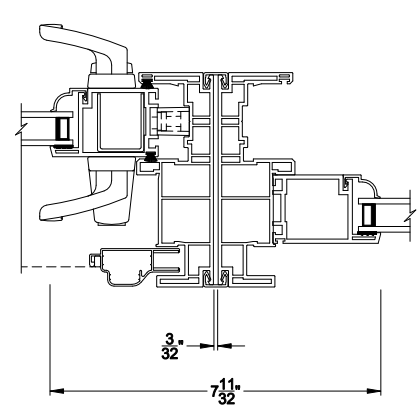

## CROSS SECTION DETAILS

**3500 SLIDING PATIO DOOR 2 PANEL (9701)**  
Vertical Section

**3500 SLIDING PATIO DOOR 2 PANEL (9701)**  
Horizontal Section

**3500 SLIDING PATIO DOOR**  
Vertical Mull Section - Oper / Stat