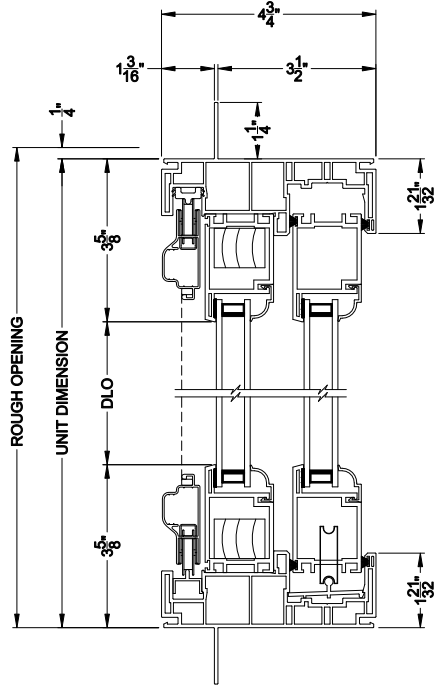

Visions®

3500 Series

Sliding Patio Doors

CROSS SECTION DETAILS

3500 SLIDING PATIO DOOR 2 PANEL (9701)
Vertical Section

3500 SLIDING PATIO DOOR 2 PANEL (9701)
Horizontal Section

3500 SLIDING PATIO DOOR
Vertical Mull Section - Oper / Stat

Note: All dimensions are approximate. Visions reserves the right to change specifications without notice.

Visions®

3500 Series

Sliding Patio Doors

CROSS SECTION DETAILS

3500 SLIDING PATIO DOOR 2 PANEL (9701)
Vertical Section - 4-9/16" jamb

3500 SLIDING PATIO DOOR 2 PANEL (9701)
Horizontal Section - 4-9/16" jamb

3500 SLIDING PATIO DOOR
Vertical Mull Section - Oper / Stat

Note: All dimensions are approximate. Visions reserves the right to change specifications without notice.