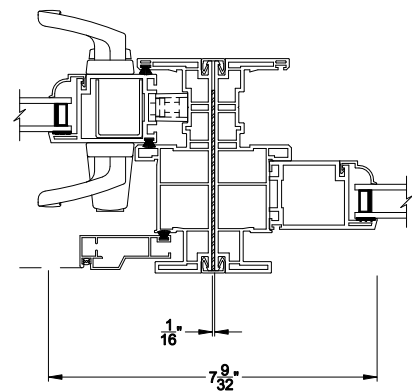

Visions®

3500 Series

Sliding Patio Doors

CROSS SECTION DETAILS

3500 SLIDING PATIO DOOR 2 PANEL (9701)
Vertical Section

3500 SLIDING PATIO DOOR 2 PANEL (9701)
Horizontal Section

3500 SLIDING PATIO DOOR
Vertical Mull Section - Oper / Stat

Note: All dimensions are approximate. Visions reserves the right to change specifications without notice.

Visions®

3500 Series

Sliding Patio Doors

CROSS SECTION DETAILS

3500 SLIDING PATIO DOOR 2 PANEL (9701)
Vertical Section - 4-9/16" jamb

3500 SLIDING PATIO DOOR 2 PANEL (9701)
Horizontal Section - 4-9/16" jamb

3500 SLIDING PATIO DOOR
Vertical Mull Section - Oper / Stat

Note: All dimensions are approximate. Visions reserves the right to change specifications without notice.