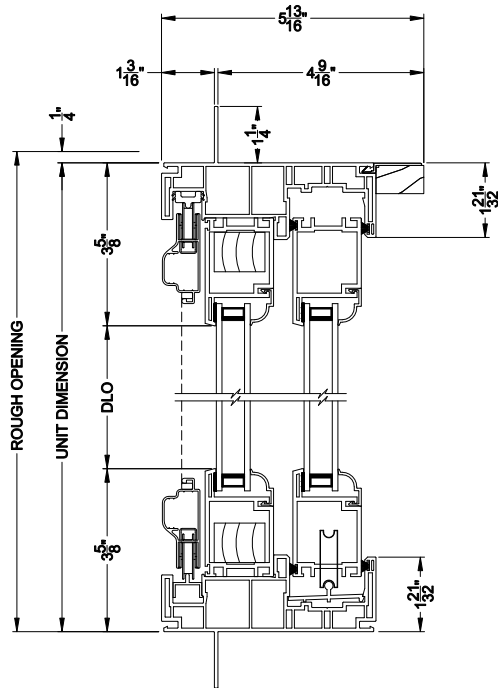

Visions®

3500 Series

Sliding Patio Doors

CROSS SECTION DETAILS

3500 SLIDING PATIO DOOR 2 PANEL (9701)
Vertical Section

3500 SLIDING PATIO DOOR 2 PANEL (9701)
Horizontal Section

3500 SLIDING PATIO DOOR
Vertical Mull Section - Oper / Stat

Note: All dimensions are approximate. Visions reserves the right to change specifications without notice.

Visions®

3500 Series

Sliding Patio Doors

CROSS SECTION DETAILS

3500 SLIDING PATIO DOOR 2 PANEL (9701)
Vertical Section - 4-9/16" jamb

3500 SLIDING PATIO DOOR 2 PANEL (9701)
Horizontal Section - 4-9/16" jamb

3500 SLIDING PATIO DOOR
Vertical Mull Section - Oper / Stat

Note: All dimensions are approximate. Visions reserves the right to change specifications without notice.