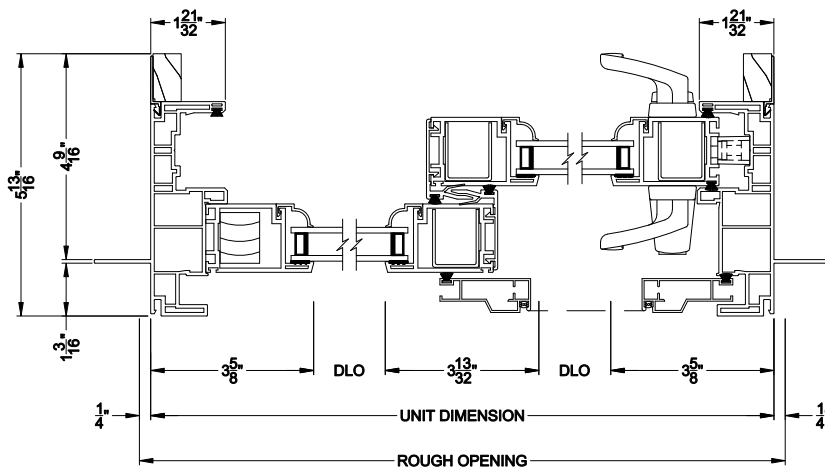

3500 SLIDING PATIO DOOR 2 PANEL (9701)
Horizontal Section - 4-9/16" jamb