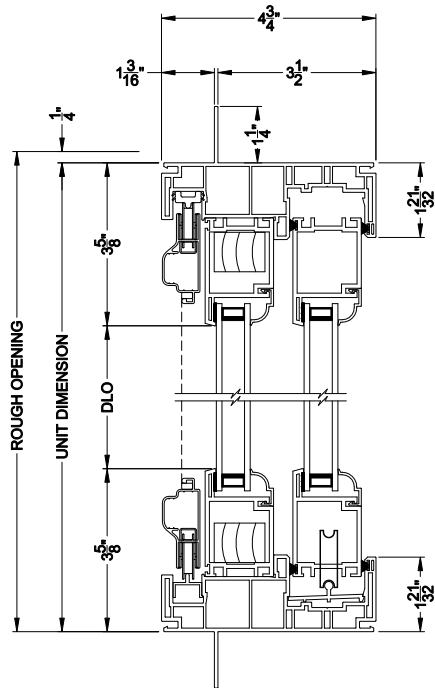

## CROSS SECTION DETAILS

**3500 SLIDING PATIO DOOR 2 PANEL (9701)**  
Vertical Section

**3500 SLIDING PATIO DOOR 2 PANEL (9701)**  
Horizontal Section

**3500 SLIDING PATIO DOOR**  
Vertical Mull Section - Oper / Stat