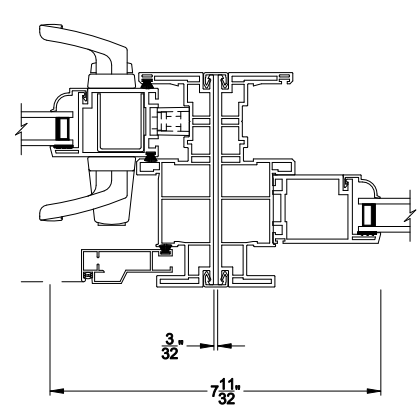

## CROSS SECTION DETAILS

**3500 SLIDING PATIO DOOR 2 PANEL (9701)**  
Vertical Section

**3500 SLIDING PATIO DOOR 2 PANEL (9701)**  
Horizontal Section

**3500 SLIDING PATIO DOOR**  
Vertical Mull Section - Oper / Stat