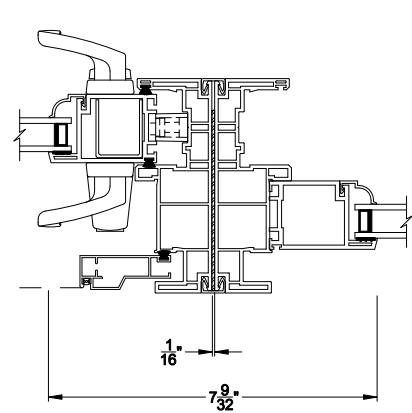

Visions®

3500 Series

Sliding Patio Doors

CROSS SECTION DETAILS

3500 SLIDING PATIO DOOR 2 PANEL (9701)
Vertical Section

3500 SLIDING PATIO DOOR 2 PANEL (9701)
Horizontal Section

3500 SLIDING PATIO DOOR
Vertical Mull Section - Oper / Stat

Note: All dimensions are approximate. Visions reserves the right to change specifications without notice.

Visions®

3500 Series

Sliding Patio Doors

CROSS SECTION DETAILS

3500 SLIDING PATIO DOOR 2 PANEL (9701)
Vertical Section - 4-9/16" jamb

3500 SLIDING PATIO DOOR 2 PANEL (9701)
Horizontal Section - 4-9/16" jamb

3500 SLIDING PATIO DOOR
Vertical Mull Section - Oper / Stat

Note: All dimensions are approximate. Visions reserves the right to change specifications without notice.