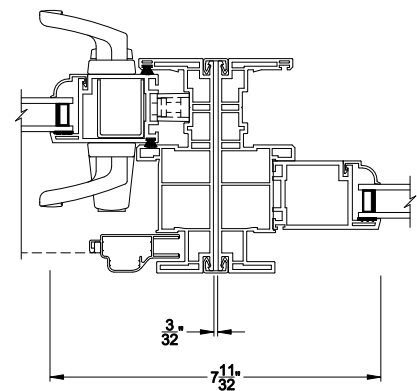

## CROSS SECTION DETAILS

**3500 SLIDING PATIO DOOR 2 PANEL (9701)**  
Vertical Section - 4-9/16" jamb

**3500 SLIDING PATIO DOOR 2 PANEL (9701)**  
Horizontal Section - 4-9/16" jamb

**3500 SLIDING PATIO DOOR**  
Vertical Mull Section - Oper / Stat

Note: All dimensions are approximate. Visions reserves the right to change specifications without notice.