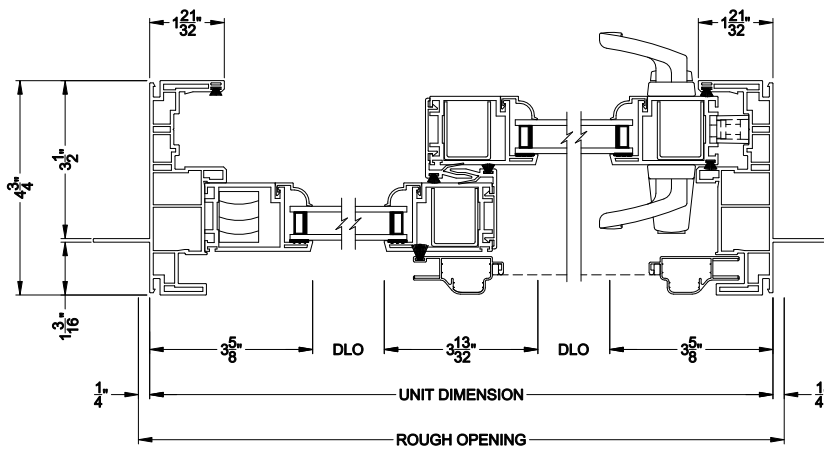

## CROSS SECTION DETAILS

**3500 SLIDING PATIO DOOR 2 PANEL (9701)**  
Vertical Section

**3500 SLIDING PATIO DOOR 2 PANEL (9701)**  
Horizontal Section

**3500 SLIDING PATIO DOOR**  
Vertical Mull Section - Oper / Stat