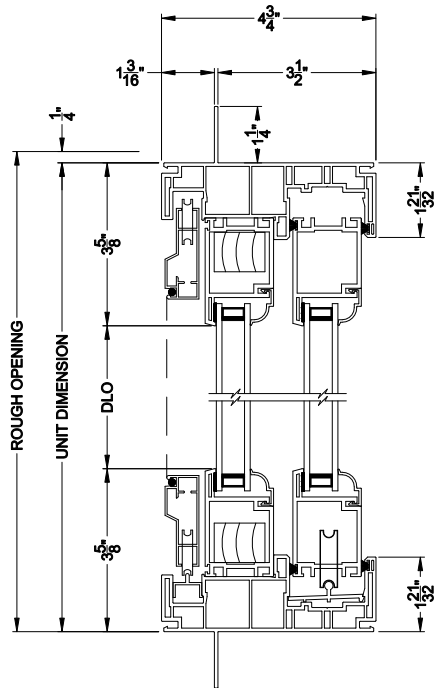

## CROSS SECTION DETAILS

**3500 SLIDING PATIO DOOR 2 PANEL (9701)**  
Vertical Section

**3500 SLIDING PATIO DOOR 2 PANEL (9701)**  
Horizontal Section

**3500 SLIDING PATIO DOOR**  
Vertical Mull Section - Oper / Stat