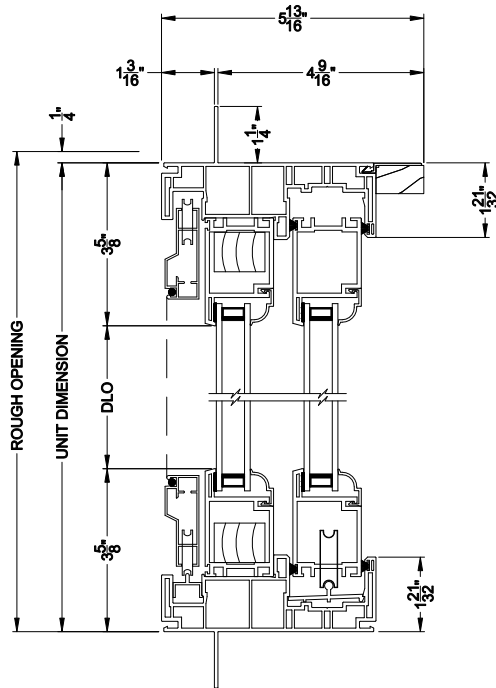

Visions®

3500 Series

Sliding Patio Doors

CROSS SECTION DETAILS

3500 SLIDING PATIO DOOR 2 PANEL (9701)
Vertical Section - 4-9/16" jamb