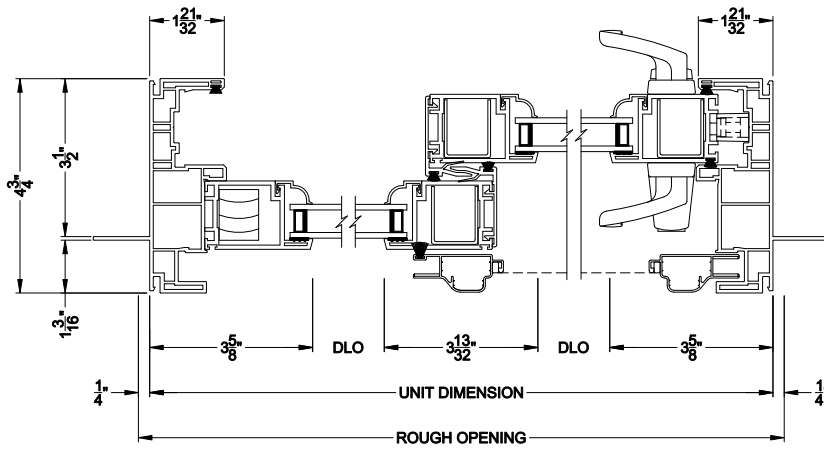

Visions®

3500 Series

Sliding Patio Doors

CROSS SECTION DETAILS

3500 SLIDING PATIO DOOR 2 PANEL (9701)
Vertical Section

3500 SLIDING PATIO DOOR 2 PANEL (9701)
Horizontal Section

3500 SLIDING PATIO DOOR
Vertical Mull Section - Oper / Stat

Note: All dimensions are approximate. Visions reserves the right to change specifications without notice.

Visions®

3500 Series

Sliding Patio Doors

CROSS SECTION DETAILS

3500 SLIDING PATIO DOOR 2 PANEL (9701)
Vertical Section - 4-9/16" jamb

3500 SLIDING PATIO DOOR 2 PANEL (9701)
Horizontal Section - 4-9/16" jamb

3500 SLIDING PATIO DOOR
Vertical Mull Section - Oper / Stat

Note: All dimensions are approximate. Visions reserves the right to change specifications without notice.