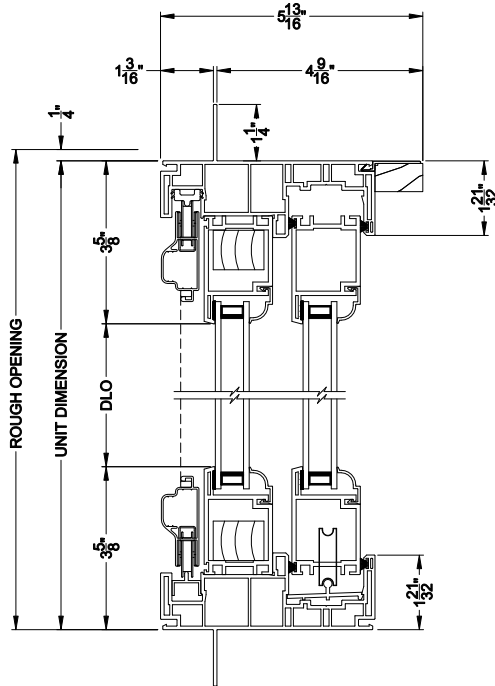

Visions®

3500 Series

Sliding Patio Doors

CROSS SECTION DETAILS

3500 SLIDING PATIO DOOR 2 PANEL (9701)
Vertical Section - 4-9/16" jamb