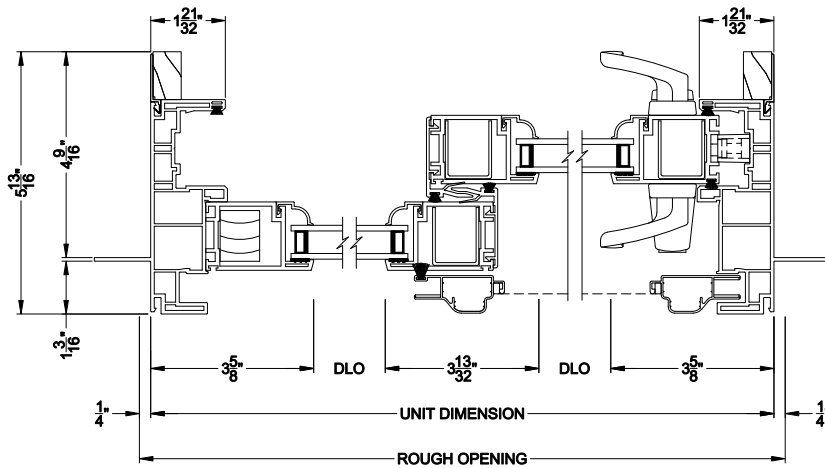

3500 SLIDING PATIO DOOR 2 PANEL (9701)
Horizontal Section - 4-9/16" jamb