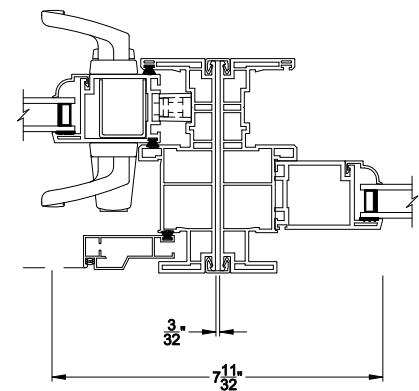

## CROSS SECTION DETAILS

**3500 SLIDING PATIO DOOR 2 PANEL (9701)**  
Vertical Section - 4-9/16" jamb

**3500 SLIDING PATIO DOOR 2 PANEL (9701)**  
Horizontal Section - 4-9/16" jamb

**3500 SLIDING PATIO DOOR**  
Vertical Mull Section - Oper / Stat

Note: All dimensions are approximate. Visions reserves the right to change specifications without notice.