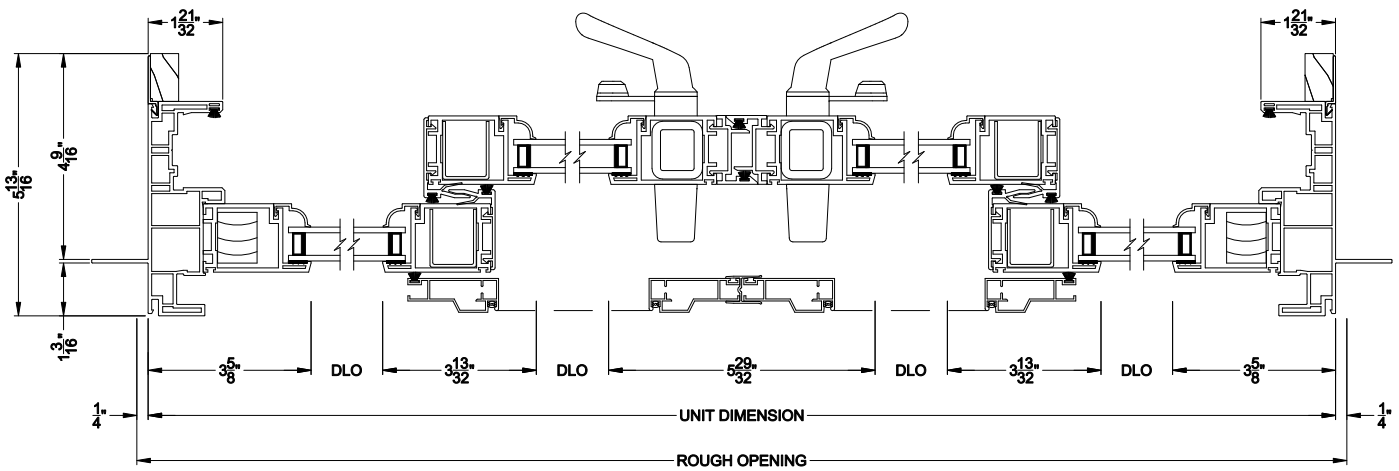

Visions®

3500 Series

Sliding Patio Doors

CROSS SECTION DETAILS

3500 SLIDING PATIO DOOR 4 PANEL (9701)
Vertical Section

3500 SLIDING PATIO DOOR 4 PANEL (9701)
Horizontal Section

Note: All dimensions are approximate. Visions reserves the right to change specifications without notice.

Visions®

3500 Series

Sliding Patio Doors

CROSS SECTION DETAILS

3500 SLIDING PATIO DOOR 4 PANEL (9701)
Vertical Section - 4-9/16" jamb

3500 SLIDING PATIO DOOR 4 PANEL (9701)
Horizontal Section - 4-9/16" jamb

Note: All dimensions are approximate. Visions reserves the right to change specifications without notice.