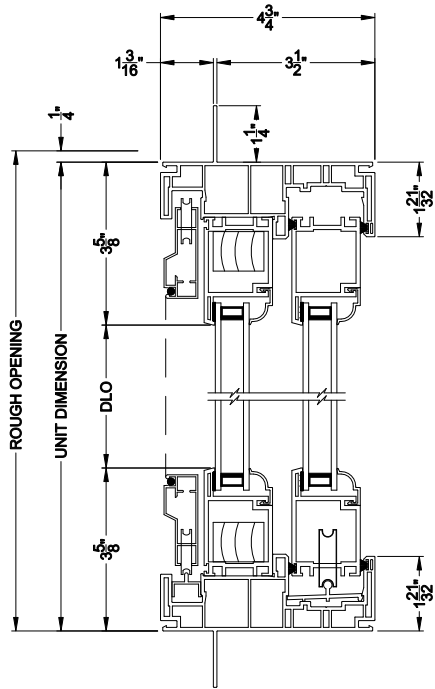

Visions®

3500 Series

Sliding Patio Doors

CROSS SECTION DETAILS

3500 SLIDING PATIO DOOR 4 PANEL (9701)
Vertical Section

3500 SLIDING PATIO DOOR 4 PANEL (9701)
Horizontal Section

Note: All dimensions are approximate. Visions reserves the right to change specifications without notice.

Visions®

3500 Series

Sliding Patio Doors

CROSS SECTION DETAILS

3500 SLIDING PATIO DOOR 4 PANEL (9701)
Vertical Section - 4-9/16" jamb

3500 SLIDING PATIO DOOR 4 PANEL (9701)
Horizontal Section - 4-9/16" jamb

Note: All dimensions are approximate. Visions reserves the right to change specifications without notice.