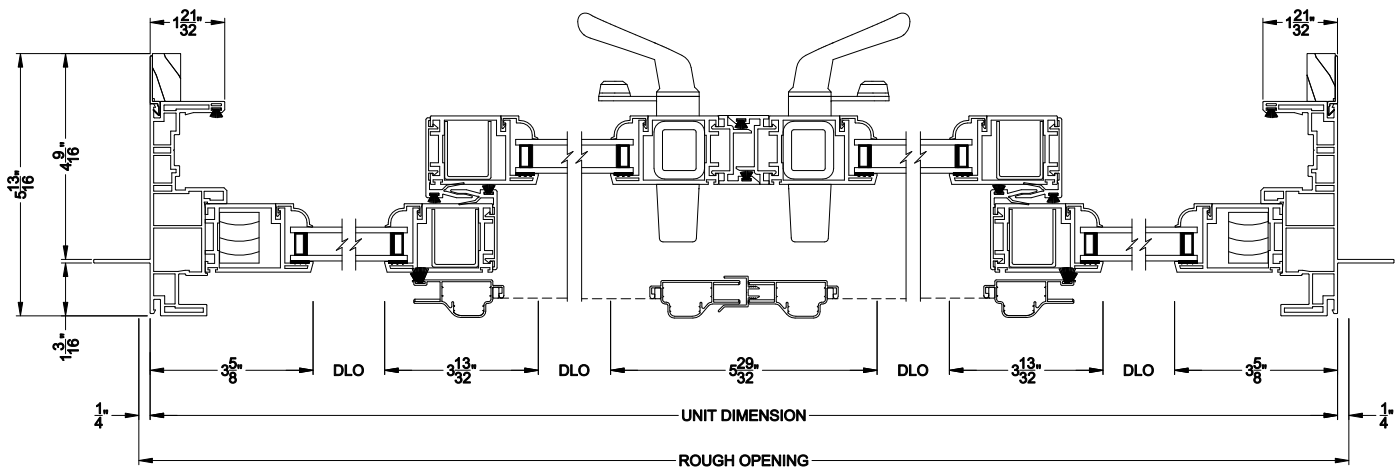

Visions®

3500 Series

Sliding Patio Doors

CROSS SECTION DETAILS

3500 SLIDING PATIO DOOR 4 PANEL (9701)
Vertical Section

3500 SLIDING PATIO DOOR 4 PANEL (9701)
Horizontal Section

Note: All dimensions are approximate. Visions reserves the right to change specifications without notice.

Visions®

3500 Series

Sliding Patio Doors

CROSS SECTION DETAILS

3500 SLIDING PATIO DOOR 4 PANEL (9701)
Vertical Section - 4-9/16" jamb

3500 SLIDING PATIO DOOR 4 PANEL (9701)
Horizontal Section - 4-9/16" jamb

Note: All dimensions are approximate. Visions reserves the right to change specifications without notice.