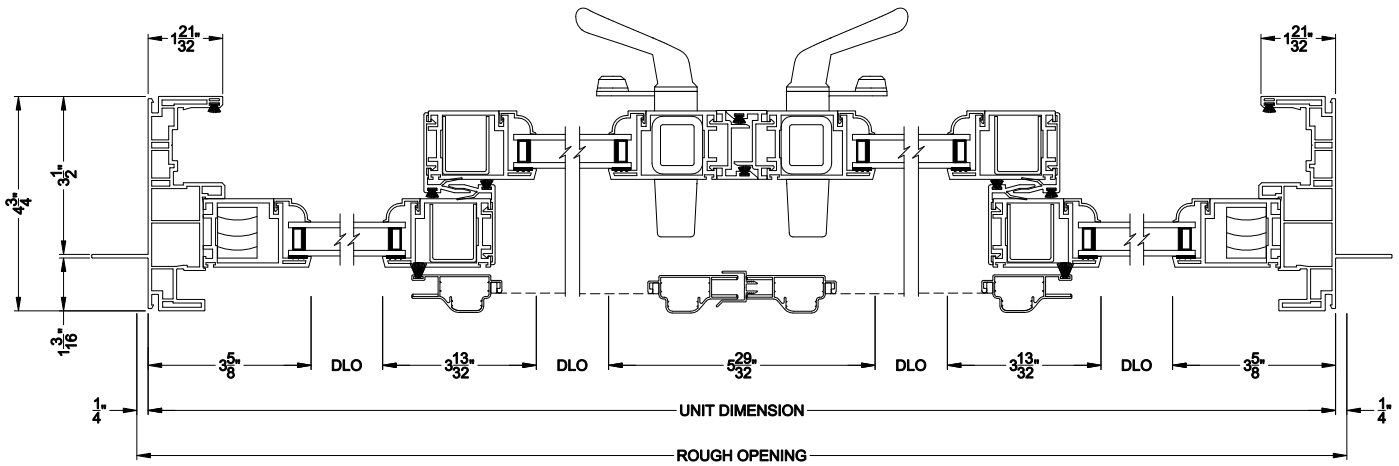

Visions®

3500 Series

Sliding Patio Doors

CROSS SECTION DETAILS

3500 SLIDING PATIO DOOR 4 PANEL (9701)
Vertical Section

3500 SLIDING PATIO DOOR 4 PANEL (9701)
Horizontal Section

Note: All dimensions are approximate. Visions reserves the right to change specifications without notice.

Visions®

3500 Series

Sliding Patio Doors

CROSS SECTION DETAILS

3500 SLIDING PATIO DOOR 4 PANEL (9701)
Vertical Section - 4-9/16" jamb

3500 SLIDING PATIO DOOR 4 PANEL (9701)
Horizontal Section - 4-9/16" jamb

Note: All dimensions are approximate. Visions reserves the right to change specifications without notice.