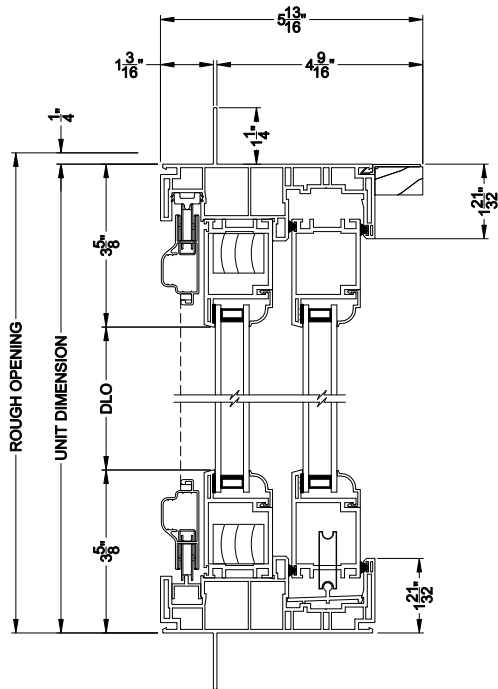

Visions®

3500 Series

Sliding Patio Doors

CROSS SECTION DETAILS

3500 SLIDING PATIO DOOR 4 PANEL (9701)
Vertical Section

3500 SLIDING PATIO DOOR 4 PANEL (9701)
Horizontal Section

Note: All dimensions are approximate. Visions reserves the right to change specifications without notice.

Visions®

3500 Series

Sliding Patio Doors

CROSS SECTION DETAILS

3500 SLIDING PATIO DOOR 4 PANEL (9701)
Vertical Section - 4-9/16" jamb

3500 SLIDING PATIO DOOR 4 PANEL (9701)
Horizontal Section - 4-9/16" jamb

Note: All dimensions are approximate. Visions reserves the right to change specifications without notice.