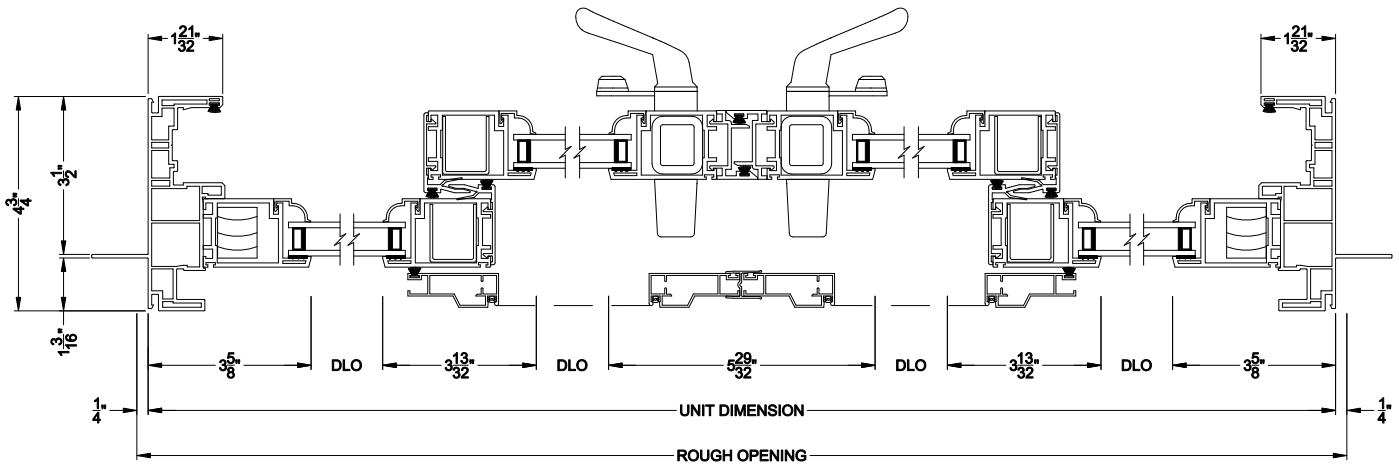

Visions®

3500 Series

Sliding Patio Doors

CROSS SECTION DETAILS

3500 SLIDING PATIO DOOR 4 PANEL (9701)
Vertical Section

3500 SLIDING PATIO DOOR 4 PANEL (9701)
Horizontal Section

Note: All dimensions are approximate. Visions reserves the right to change specifications without notice.

Visions®

3500 Series

Sliding Patio Doors

CROSS SECTION DETAILS

3500 SLIDING PATIO DOOR 4 PANEL (9701)
Vertical Section - 4-9/16" jamb

3500 SLIDING PATIO DOOR 4 PANEL (9701)
Horizontal Section - 4-9/16" jamb

Note: All dimensions are approximate. Visions reserves the right to change specifications without notice.