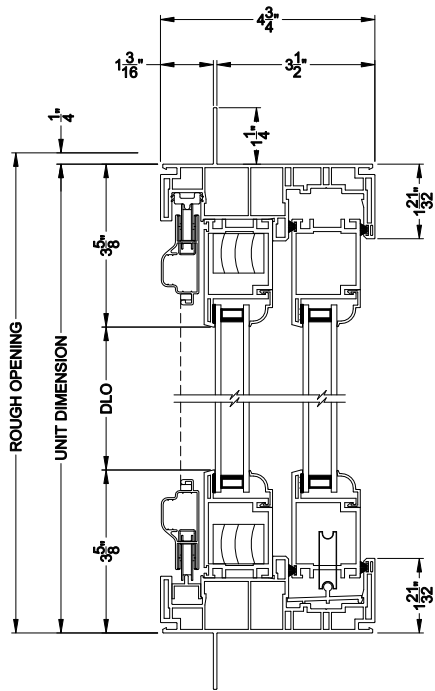

Visions®

3500 Series

Sliding Patio Doors

CROSS SECTION DETAILS

3500 SLIDING PATIO DOOR 4 PANEL (9701)
Vertical Section

3500 SLIDING PATIO DOOR 4 PANEL (9701)
Horizontal Section

Note: All dimensions are approximate. Visions reserves the right to change specifications without notice.

Visions®

3500 Series

Sliding Patio Doors

CROSS SECTION DETAILS

3500 SLIDING PATIO DOOR 4 PANEL (9701)
Vertical Section - 4-9/16" jamb

3500 SLIDING PATIO DOOR 4 PANEL (9701)
Horizontal Section - 4-9/16" jamb

Note: All dimensions are approximate. Visions reserves the right to change specifications without notice.