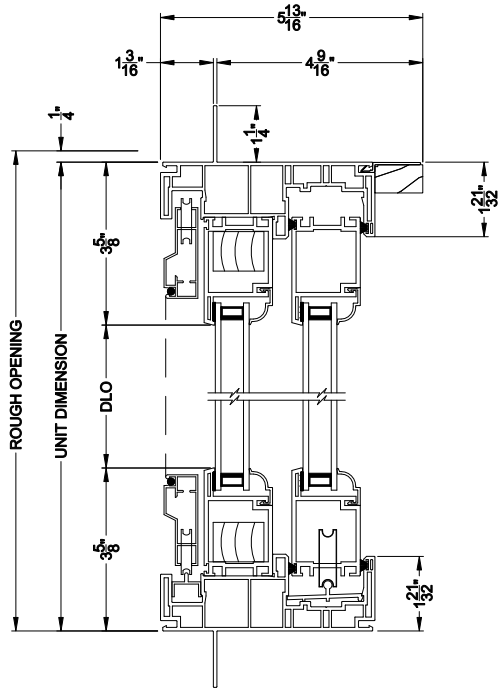

Visions®

3500 Series

Sliding Patio Doors

CROSS SECTION DETAILS

3500 SLIDING PATIO DOOR 4 PANEL (9701)
Vertical Section

3500 SLIDING PATIO DOOR 4 PANEL (9701)
Horizontal Section

Note: All dimensions are approximate. Visions reserves the right to change specifications without notice.

Visions®

3500 Series

Sliding Patio Doors

CROSS SECTION DETAILS

3500 SLIDING PATIO DOOR 4 PANEL (9701)
Vertical Section - 4-9/16" jamb

3500 SLIDING PATIO DOOR 4 PANEL (9701)
Horizontal Section - 4-9/16" jamb

Note: All dimensions are approximate. Visions reserves the right to change specifications without notice.