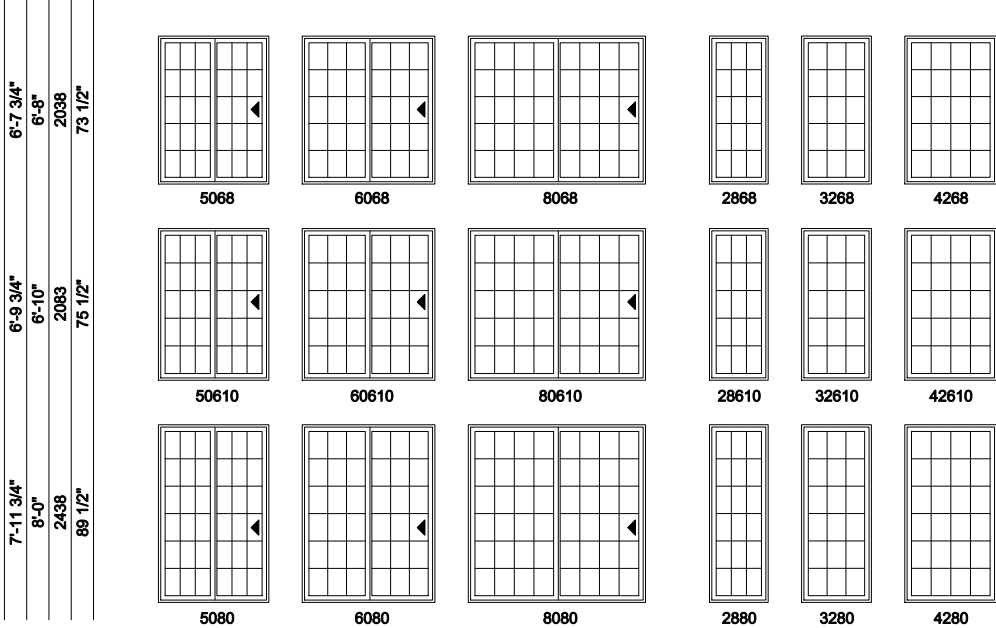

Sliding Patio Doors (9701)

Jamb Dimension	4'-11 1/2"	5'-11 1/2"	7'-11 1/2"	2'-7 5/8"	3'-1 5/8"	4'-1 5/8"
Rough Opening	5'-0"	6'-0"	8'-0"	2'-8 1/8"	3'-2 1/8"	4'-2 1/8"
Metric R.O. (mm)	1524	1829	2438	816	968	1273
Glass Size	25 3/8"	31 3/8"	43 3/8"	25 3/8"	31 3/8"	43 3/8"

Jamb Dimension	6'-5 1/2"	3'-4 5/8"
Rough Opening	6'-6"	3'-5 1/8"
Metric R.O. (mm)	1981	1045
Glass Size	34 3/8"	34 3/8"

* THE 6670 DOOR IS SIZED TO MEET ADA HANDICAP CLEAR OPENING REQUIREMENTS. THE CLEAR OPENING IS 33.47" IN WIDTH AND 80.59" IN HEIGHT. THE 6670 DOOR WILL ONLY MEET THE ADA CLEAR OPENING REQUIREMENTS. SILL HEIGHT DOES NOT MEET CODES.

NOTE: Two panel units are also available in reverse operation (AI)

4-Panel Sliding Patio Doors (9701)

Jamb Dimension	9'-9 3/8"	11'-9 3/8"	15'-9 3/8"
Rough Opening	9'-9 7/8"	11'-9 7/8"	15'-9 7/8"
Metric R.O. (mm)	2994	3604	4823
Glass Size	25 3/8"	31 3/8"	43 3/8"