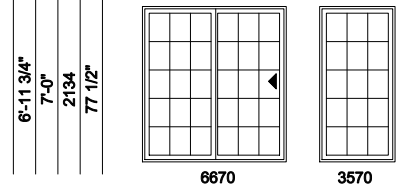

Sliding Patio Doors (9701)

Jamb Dimension	4'-11 1/2"	5'-11 1/2"	7'-11 1/2"	2'-7 5/8"	3'-1 5/8"	4'-1 5/8"
Rough Opening	5'-0"	6'-0"	8'-0"	2'-8 1/8"	3'-2 1/8"	4'-2 1/8"
Metric R.O. (mm)	1524	1829	2438	816	968	1273
Glass Size	25 3/8"	31 3/8"	43 3/8"	25 3/8"	31 3/8"	43 3/8"

Jamb Dimension	6'-5 1/2"	3'-4 5/8"
Rough Opening	6'-6"	3'-5 1/8"
Metric R.O. (mm)	1981	1045
Glass Size	34 3/8"	34 3/8"

* THE 6670 DOOR IS SIZED TO MEET ADA HANDICAP CLEAR OPENING REQUIREMENTS. THE CLEAR OPENING IS 33.47" IN WIDTH AND 80.59" IN HEIGHT. THE 6670 DOOR WILL ONLY MEET THE ADA CLEAR OPENING REQUIREMENTS. SILL HEIGHT DOES NOT MEET CODES.

NOTE: Two panel units are also available in reverse operation (AI)

4-Panel Sliding Patio Doors (9701)

Jamb Dimension	9'-9 3/8"	11'-9 3/8"	15'-9 3/8"
Rough Opening	9'-9 7/8"	11'-9 7/8"	15'-9 7/8"
Metric R.O. (mm)	2994	3604	4823
Glass Size	25 3/8"	31 3/8"	43 3/8"