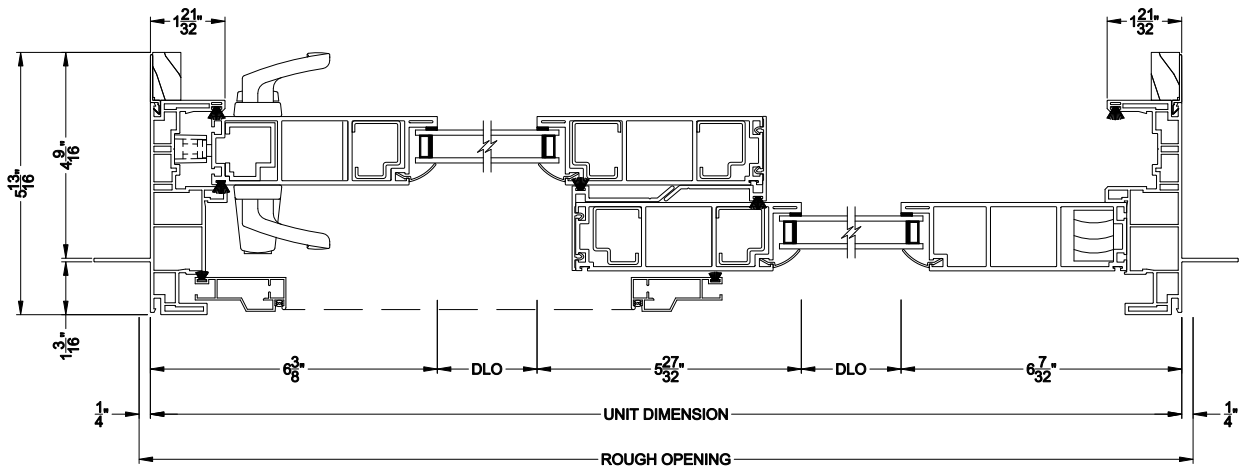

3500 FRENCH SLIDING PATIO DOOR 2 PANEL (9702)
Vertical Section

3500 FRENCH SLIDING PATIO DOOR 2 PANEL (9702)
Horizontal Section

Note: All dimensions are approximate. Visions reserves the right to change specifications without notice.

3500 FRENCH SLIDING PATIO DOOR 2 PANEL (9702)
Vertical Section - 4-9/16" jamb

3500 FRENCH SLIDING PATIO DOOR 2 PANEL (9702)
Horizontal Section - 4-9/16" jamb

Note: All dimensions are approximate. Visions reserves the right to change specifications without notice.