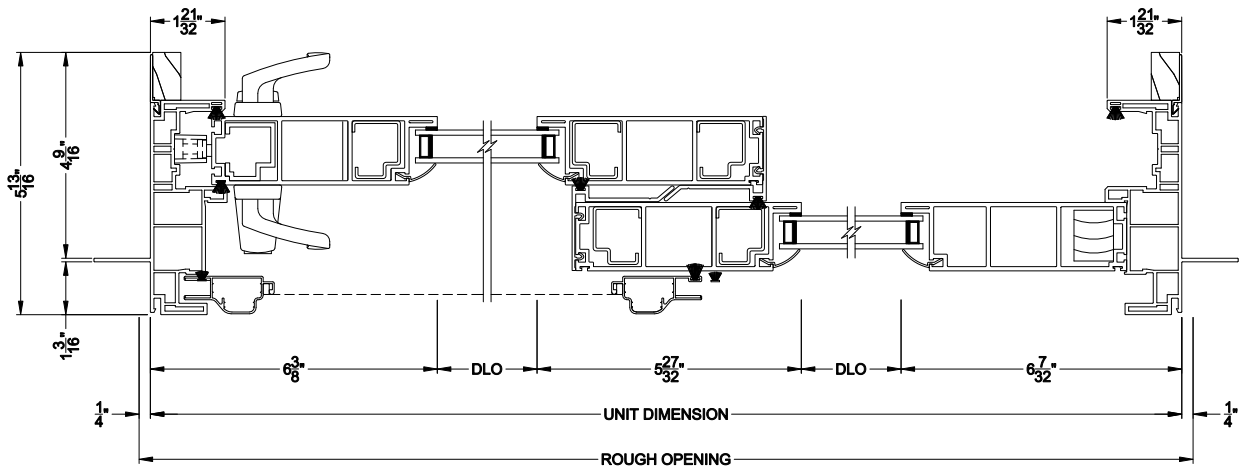

3500 FRENCH SLIDING PATIO DOOR 2 PANEL (9702)
Vertical Section

3500 FRENCH SLIDING PATIO DOOR 2 PANEL (9702)
Horizontal Section

Note: All dimensions are approximate. Visions reserves the right to change specifications without notice.

Visions®

3500 Series

French Sliding Patio Doors

CROSS SECTION DETAILS

3500 FRENCH SLIDING PATIO DOOR 2 PANEL (9702)
Vertical Section - 4-9/16" jamb

3500 FRENCH SLIDING PATIO DOOR 2 PANEL (9702)
Horizontal Section - 4-9/16" jamb

Note: All dimensions are approximate. Visions reserves the right to change specifications without notice.