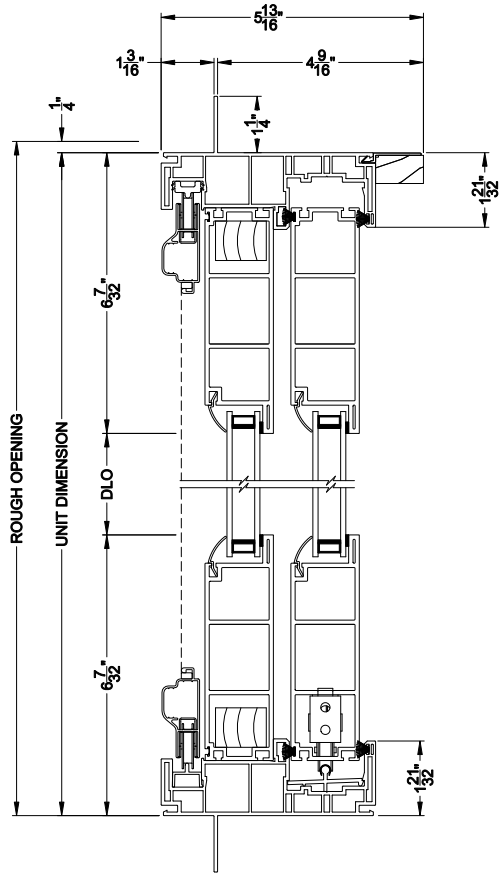

3500 FRENCH SLIDING PATIO DOOR 2 PANEL (9702)
Vertical Section

3500 FRENCH SLIDING PATIO DOOR 2 PANEL (9702)
Horizontal Section

Note: All dimensions are approximate. Visions reserves the right to change specifications without notice.

Visions®

3500 Series

French Sliding Patio Doors

CROSS SECTION DETAILS

3500 FRENCH SLIDING PATIO DOOR 2 PANEL (9702)
Vertical Section - 4-9/16" jamb

3500 FRENCH SLIDING PATIO DOOR 2 PANEL (9702)
Horizontal Section - 4-9/16" jamb

Note: All dimensions are approximate. Visions reserves the right to change specifications without notice.