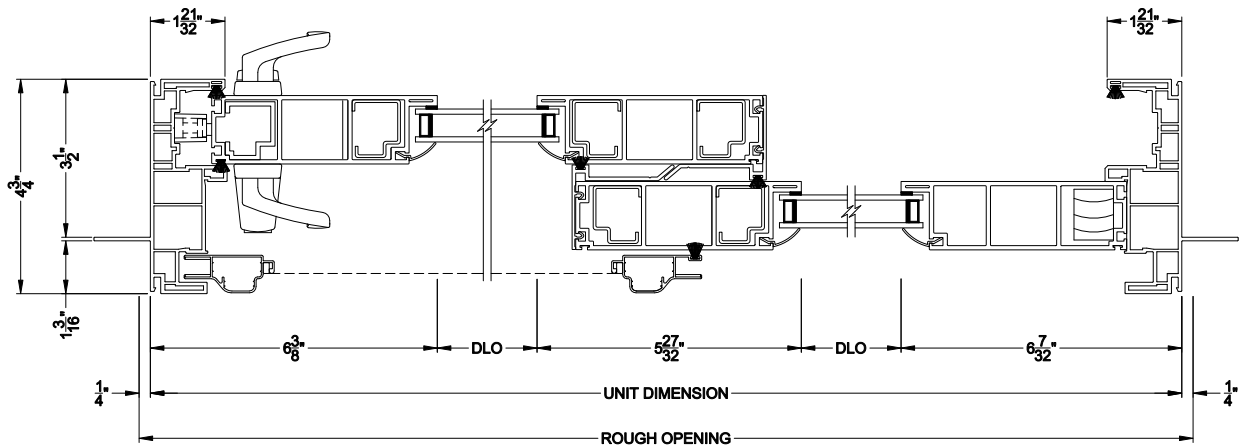

3500 FRENCH SLIDING PATIO DOOR 2 PANEL (9702)
Vertical Section

3500 FRENCH SLIDING PATIO DOOR 2 PANEL (9702)
Horizontal Section

Note: All dimensions are approximate. Visions reserves the right to change specifications without notice.

Visions®

3500 Series

French Sliding Patio Doors

CROSS SECTION DETAILS

3500 FRENCH SLIDING PATIO DOOR 2 PANEL (9702)
Vertical Section - 4-9/16" jamb

3500 FRENCH SLIDING PATIO DOOR 2 PANEL (9702)
Horizontal Section - 4-9/16" jamb

Note: All dimensions are approximate. Visions reserves the right to change specifications without notice.