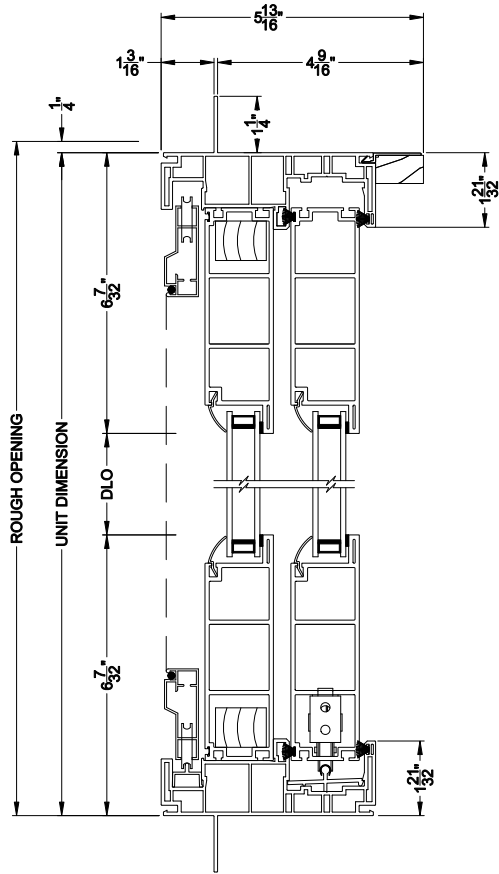

3500 FRENCH SLIDING PATIO DOOR 2 PANEL (9702)
Vertical Section

3500 FRENCH SLIDING PATIO DOOR 2 PANEL (9702)
Horizontal Section

Note: All dimensions are approximate. Visions reserves the right to change specifications without notice.

3500 FRENCH SLIDING PATIO DOOR 2 PANEL (9702)
Vertical Section - 4-9/16" jamb

3500 FRENCH SLIDING PATIO DOOR 2 PANEL (9702)
Horizontal Section - 4-9/16" jamb

Note: All dimensions are approximate. Visions reserves the right to change specifications without notice.