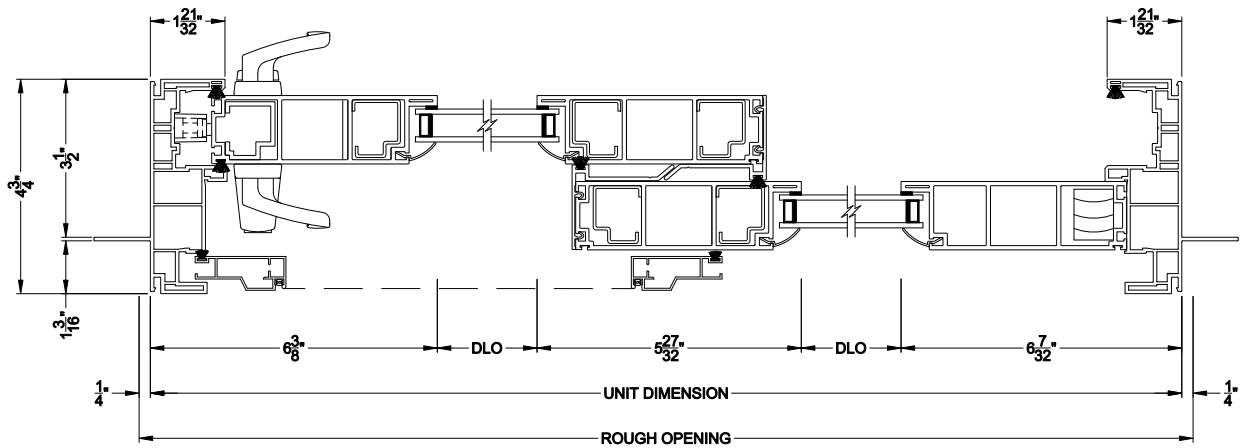

3500 FRENCH SLIDING PATIO DOOR 2 PANEL (9702)
Vertical Section

3500 FRENCH SLIDING PATIO DOOR 2 PANEL (9702)
Horizontal Section

Note: All dimensions are approximate. Visions reserves the right to change specifications without notice.

3500 FRENCH SLIDING PATIO DOOR 2 PANEL (9702)
Vertical Section - 4-9/16" jamb

3500 FRENCH SLIDING PATIO DOOR 2 PANEL (9702)
Horizontal Section - 4-9/16" jamb

Note: All dimensions are approximate. Visions reserves the right to change specifications without notice.