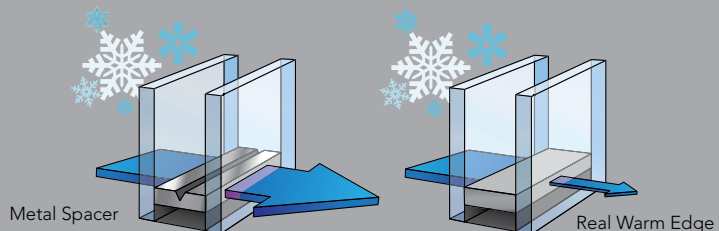

Real Warm-Edge Spacer System

Visions Real Warm-Edge spacer has no metal to transfer temperatures. This improves the efficiency of the glass and reduces condensation and frost build-up. Standard on all Visions insulated glass.