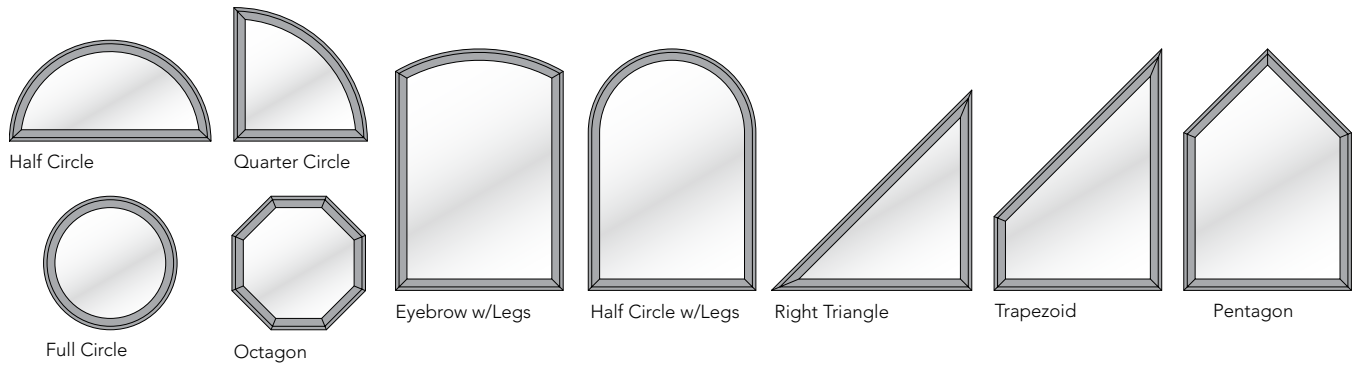

Use direct-set windows in stunning combinations to create visual interest or reshape light with a wide range of grille options.

Options for the Imagination

The Visions 3500 Series direct set and circle top windows are available in a wide variety of shapes and styles. Trapezoids, half circles, triangles, quarter circles and specialty shapes can be used alone or in combinations that give your home a customized look.

Specialty Shaped Configuration Options

Sliding Patio Doors

Contemporary Styling, Peace of Mind

Open your home up to a wide variety of design possibilities with Visions 3500 Series sliding and French sliding patio doors. Available in one-panel, two-panel, or four-panel configurations. Constructed of thick, multi-chambered vinyl extrusions and fusion-welded corners, the Visions 3500 Series sliding patio doors provide additional strength, superior insulation and low-maintenance energy efficiency.