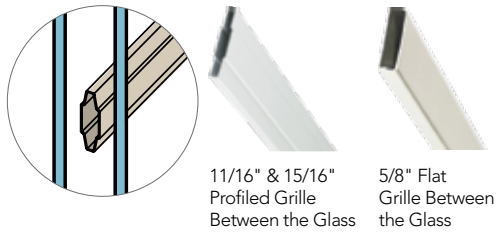

Options & Finishes

An Extensive Offering

The Visions 3500 Series offers a multitude of high-quality options and accessories to meet your design needs. With several hardware finishes, solid or painted exterior colors, grille and trim options, your windows can easily match or coordinate any architectural design.

Grille Options

Grille Between The Glass