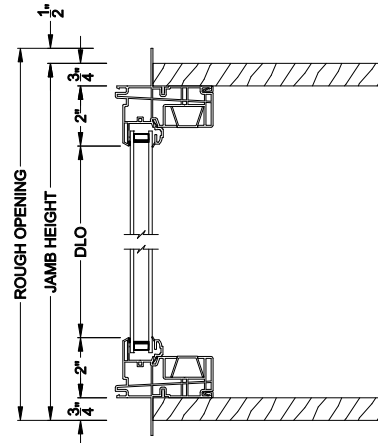

Visions®

3500 Series without J-channel

Single Hung Windows

CROSS SECTION DETAILS

VISIONS 3500 SINGLE HUNG 45° A-BAY (9107)
Vertical Section - Operating flanker

VISIONS 3500 SINGLE HUNG 45° A-BAY (9310)
Vertical Section - Picture center

VISIONS 3500 SINGLE HUNG 45° A-BAY (9107/9310)
Horizontal Section

Note: All dimensions are approximate. Visions reserves the right to change specifications without notice.