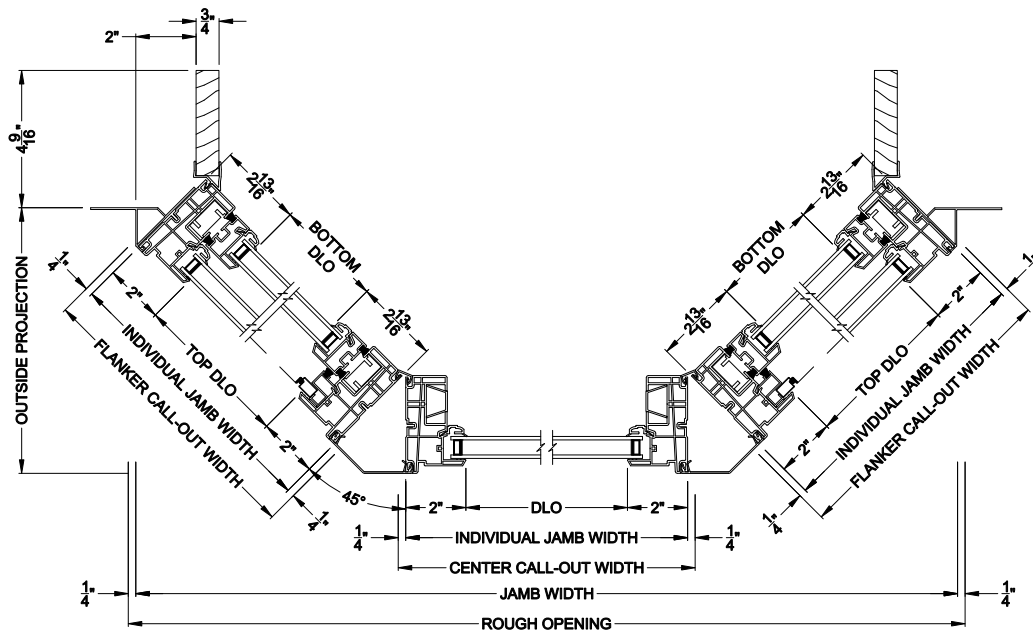

Visions®

3500 Series without J-channel

Single Hung Windows

CROSS SECTION DETAILS

VISIONS 3500 SINGLE HUNG 45° A-BAY (9107)
Vertical Section - Operating flanker

VISIONS 3500 SINGLE HUNG 45° A-BAY (9310)
Vertical Section - Picture center

VISIONS 3500 SINGLE HUNG 45° A-BAY (9107/9310)
Horizontal Section

Note: All dimensions are approximate. Visions reserves the right to change specifications without notice.