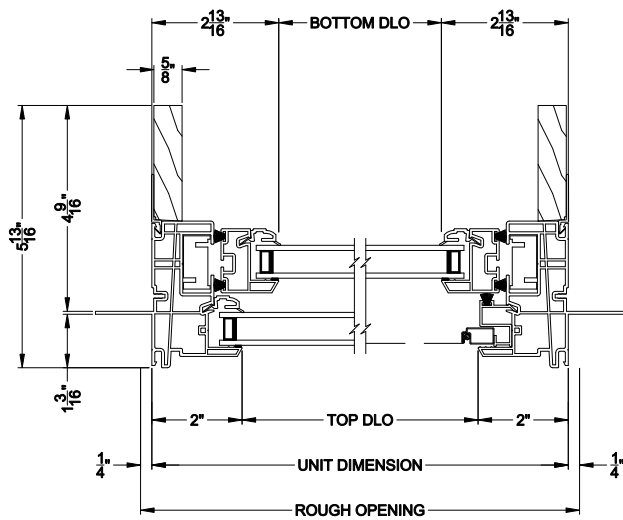

3500 SINGLE HUNG WINDOW
Vertical Mull Section - SH / PIC

Note: All dimensions are approximate. Visions reserves the right to change specifications without notice.

Visions®

3500 Series without J-channel

Single Hung Windows

CROSS SECTION DETAILS

3500 SINGLE HUNG WINDOW (9107)
Vertical Section - 4-9/16" Jamb

3500 SINGLE HUNG WINDOW
Horizontal Stack Section - Tran / SH

3500 SINGLE HUNG WINDOW
Vertical Mull Section - SH / SH

3500 SINGLE HUNG WINDOW (9107)
Horizontal Section - 4-9/16" Jamb

3500 SINGLE HUNG WINDOW
Vertical Mull Section - SH / PIC

Note: All dimensions are approximate. Visions reserves the right to change specifications without notice.