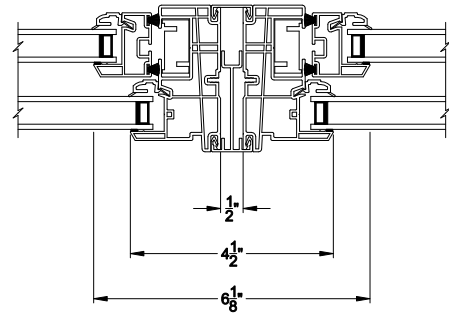

3500 SINGLE HUNG WINDOW (9107)
Vertical Section - Non J-Channel

3500 SINGLE HUNG WINDOW
Horizontal Stack Section - Tran / SH

3500 SINGLE HUNG WINDOW
Vertical Mull Section - SH / SH

3500 SINGLE HUNG WINDOW (9107)
Horizontal Section - Non J-Channel

3500 SINGLE HUNG WINDOW
Vertical Mull Section - SH / PIC

Note: All dimensions are approximate. Visions reserves the right to change specifications without notice.

Visions®

3500 Series without J-channel

Single Hung Windows

CROSS SECTION DETAILS

3500 SINGLE HUNG WINDOW (9107)
Vertical Section - 4-9/16" Jamb

3500 SINGLE HUNG WINDOW
Horizontal Stack Section - Tran / SH

3500 SINGLE HUNG WINDOW
Vertical Mull Section - SH / SH

3500 SINGLE HUNG WINDOW (9107)
Horizontal Section - 4-9/16" Jamb

3500 SINGLE HUNG WINDOW
Vertical Mull Section - SH / PIC

Note: All dimensions are approximate. Visions reserves the right to change specifications without notice.