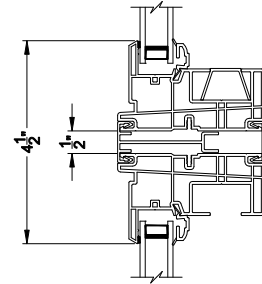

3500 SINGLE HUNG WINDOW
Vertical Mull Section - SH / PIC

Note: All dimensions are approximate. Visions reserves the right to change specifications without notice.

Visions®

3500 Series without J-channel

Single Hung Windows

CROSS SECTION DETAILS

3500 SINGLE HUNG WINDOW (9107)
Vertical Section - 4-9/16" Jamb

3500 SINGLE HUNG WINDOW
Horizontal Stack Section - Tran / SH

3500 SINGLE HUNG WINDOW
Vertical Mull Section - SH / SH

3500 SINGLE HUNG WINDOW (9107)
Horizontal Section - 4-9/16" Jamb

3500 SINGLE HUNG WINDOW
Vertical Mull Section - SH / PIC

Note: All dimensions are approximate. Visions reserves the right to change specifications without notice.