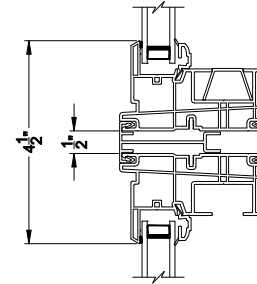

3500 SINGLE HUNG WINDOW (9107)
Vertical Section - Non J-Channel

3500 SINGLE HUNG WINDOW
Horizontal Stack Section - Tran / SH

3500 SINGLE HUNG WINDOW
Vertical Mull Section - SH / SH

3500 SINGLE HUNG WINDOW (9107)
Horizontal Section - Non J-Channel

3500 SINGLE HUNG WINDOW
Vertical Mull Section - SH / PIC

Note: All dimensions are approximate. Visions reserves the right to change specifications without notice.

Visions®

3500 Series without J-channel

Single Hung Windows

CROSS SECTION DETAILS

3500 SINGLE HUNG WINDOW (9107)
Vertical Section - 4-9/16" Jamb

3500 SINGLE HUNG WINDOW
Horizontal Stack Section - Tran / SH

3500 SINGLE HUNG WINDOW
Vertical Mull Section - SH / SH

3500 SINGLE HUNG WINDOW (9107)
Horizontal Section - 4-9/16" Jamb

3500 SINGLE HUNG WINDOW
Vertical Mull Section - SH / PIC

Note: All dimensions are approximate. Visions reserves the right to change specifications without notice.