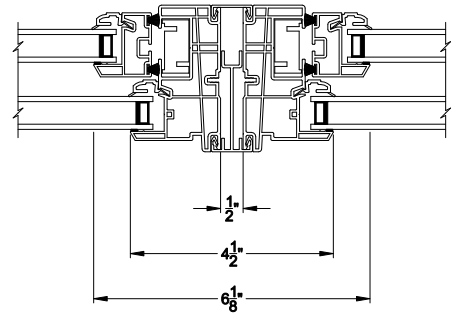

3500 SINGLE HUNG WINDOW
Vertical Mull Section - SH / PIC

Note: All dimensions are approximate. Visions reserves the right to change specifications without notice.

Visions®

3500 Series without J-channel

Single Hung Windows

CROSS SECTION DETAILS

3500 SINGLE HUNG WINDOW (9107)
Vertical Section - 4-9/16" Jamb

3500 SINGLE HUNG WINDOW
Horizontal Stack Section - Tran / SH

3500 SINGLE HUNG WINDOW
Vertical Mull Section - SH / SH

3500 SINGLE HUNG WINDOW (9107)
Horizontal Section - 4-9/16" Jamb

3500 SINGLE HUNG WINDOW
Vertical Mull Section - SH / PIC

Note: All dimensions are approximate. Visions reserves the right to change specifications without notice.