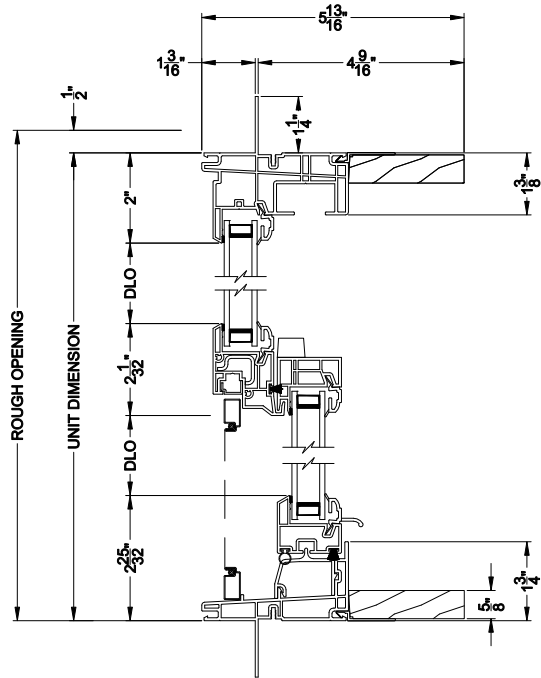

3500 SINGLE HUNG WINDOW (9107)
Vertical Section - Non J-Channel

3500 SINGLE HUNG WINDOW
Horizontal Stack Section - Tran / SH

3500 SINGLE HUNG WINDOW
Vertical Mull Section - SH / SH

3500 SINGLE HUNG WINDOW (9107)
Horizontal Section - Non J-Channel

3500 SINGLE HUNG WINDOW
Vertical Mull Section - SH / PIC

Note: All dimensions are approximate. Visions reserves the right to change specifications without notice.

Visions®

3500 Series without J-channel

Single Hung Windows

CROSS SECTION DETAILS

3500 SINGLE HUNG WINDOW (9107)
Vertical Section - 4-9/16" Jamb

3500 SINGLE HUNG WINDOW
Horizontal Stack Section - Tran / SH

3500 SINGLE HUNG WINDOW
Vertical Mull Section - SH / SH

3500 SINGLE HUNG WINDOW (9107)
Horizontal Section - 4-9/16" Jamb

3500 SINGLE HUNG WINDOW
Vertical Mull Section - SH / PIC

Note: All dimensions are approximate. Visions reserves the right to change specifications without notice.