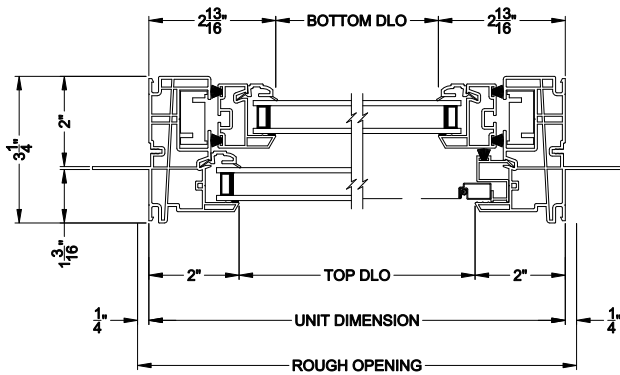

3500 SINGLE HUNG WINDOW (9107)
Vertical Section - Non J-Channel

3500 SINGLE HUNG WINDOW
Horizontal Stack Section - Tran / SH

3500 SINGLE HUNG WINDOW
Vertical Mull Section - SH / SH

3500 SINGLE HUNG WINDOW (9107)
Horizontal Section - Non J-Channel

3500 SINGLE HUNG WINDOW
Vertical Mull Section - SH / PIC

Note: All dimensions are approximate. Visions reserves the right to change specifications without notice.

Visions®

3500 Series without J-channel

Single Hung Windows

CROSS SECTION DETAILS

3500 SINGLE HUNG WINDOW (9107)
Vertical Section - 4-9/16" Jamb

3500 SINGLE HUNG WINDOW
Horizontal Stack Section - Tran / SH

3500 SINGLE HUNG WINDOW
Vertical Mull Section - SH / SH

3500 SINGLE HUNG WINDOW (9107)
Horizontal Section - 4-9/16" Jamb

3500 SINGLE HUNG WINDOW
Vertical Mull Section - SH / PIC

Note: All dimensions are approximate. Visions reserves the right to change specifications without notice.