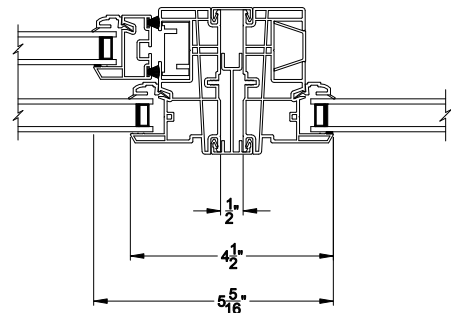

3500 SINGLE HUNG WINDOW
Vertical Mull Section - SH / PIC

Note: All dimensions are approximate. Visions reserves the right to change specifications without notice.

Visions®

3500 Series without J-channel

Single Hung Windows

CROSS SECTION DETAILS

3500 SINGLE HUNG WINDOW (9107)
Vertical Section - 4-9/16" Jamb

3500 SINGLE HUNG WINDOW
Horizontal Stack Section - Tran / SH

3500 SINGLE HUNG WINDOW
Vertical Mull Section - SH / SH

3500 SINGLE HUNG WINDOW (9107)
Horizontal Section - 4-9/16" Jamb

3500 SINGLE HUNG WINDOW
Vertical Mull Section - SH / PIC

Note: All dimensions are approximate. Visions reserves the right to change specifications without notice.