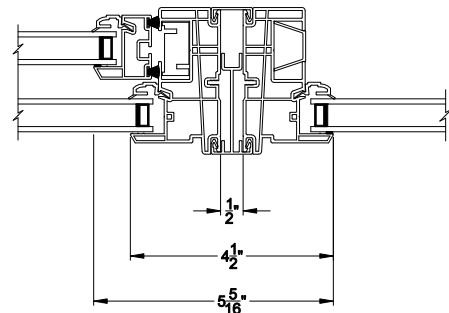

3500 SINGLE HUNG WINDOW (9107)
Vertical Section - Non J-Channel

3500 SINGLE HUNG WINDOW
Horizontal Stack Section - Tran / SH

3500 SINGLE HUNG WINDOW
Vertical Mull Section - SH / SH

3500 SINGLE HUNG WINDOW (9107)
Horizontal Section - Non J-Channel

3500 SINGLE HUNG WINDOW
Vertical Mull Section - SH / PIC

Note: All dimensions are approximate. Visions reserves the right to change specifications without notice.

Visions®

3500 Series without J-channel

Single Hung Windows

CROSS SECTION DETAILS

3500 SINGLE HUNG WINDOW (9107)
Vertical Section - 4-9/16" Jamb

3500 SINGLE HUNG WINDOW
Horizontal Stack Section - Tran / SH

3500 SINGLE HUNG WINDOW
Vertical Mull Section - SH / SH

3500 SINGLE HUNG WINDOW (9107)
Horizontal Section - 4-9/16" Jamb

3500 SINGLE HUNG WINDOW
Vertical Mull Section - SH / PIC

Note: All dimensions are approximate. Visions reserves the right to change specifications without notice.