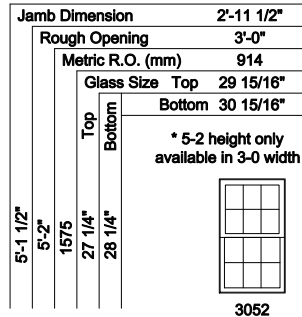

Double Hung Windows (9108) (9110)

Jamb Dimension	1'-5 1/2"	1'-11 1/2"	2'-5 1/2"	2'-7 1/2"	2'-11 1/2"	3'-5 1/2"	3'-11 1/2"
Rough Opening	1'-6"	2'-0"	2'-6"	2'-8"	3'-0"	3'-6"	4'-0"
Metric R.O. (mm)	457	610	762	813	914	1067	1219
Glass Size	Top 11 15/16"	17 15/16"	23 15/16"	25 15/16"	29 15/16"	35 15/16"	41 15/16"
Bottom	12 15/16"	18 15/16"	24 15/16"	26 15/16"	30 15/16"	36 15/16"	42 15/16"

Jamb Dimension	2'-11 1/2"	3'-5 1/2"	3'-11 1/2"	4'-5 1/2"	4'-11 1/2"	5'-5 1/2"	5'-11 1/2"	6'-5 1/2"	6'-11 1/2"
Rough Opening	3'-0"	3'-6"	4'-0"	4'-6"	5'-0"	5'-6"	6'-0"	6'-6"	7'-0"
Metric R.O. (mm)	914	1067	1219	1372	1524	1676	1829	1981	2134
Glass Size	Top 14 1/4"	17 1/4"	20 1/4"	23 1/4"	26 1/4"	29 1/4"	32 1/4"	35 1/4"	38 1/4"
Bottom	15 1/4"	18 1/4"	21 1/4"	24 1/4"	27 1/4"	30 1/4"	33 1/4"	36 1/4"	39 1/4"

Jamb Dimension	5'-1 1/2"	5'-2"	5'-7 1/2"
Rough Opening	5'-2"	5'-6"	6'-0"
Metric R.O. (mm)	1575	1676	1829
Glass Size	Top 27 1/4"	28 1/4"	31 1/4"
Bottom	28 1/4"	29 1/4"	32 1/4"

Optional Sash Configurations Available for these heights and all widths.

Cottage Sash Configuration	Oriel Sash Configuration
CO-2836	OR-2836
CO-2840	OR-2840
CO-2846	OR-2846
CO-2850	OR-2850
CO-2856	OR-2856

2 - Wide
Width Dimensions

Base Code	Jamb Dimension (Frame Size)	Rough Opening	Metric R.O. (mm)
DH2-16	2'-11 1/2"	3' 0"	914
DH2-20	3'-11 1/2"	4' 0"	1219
DH2-26	4'-11 1/2"	5' 0"	1524
DH2-28	5'-3 1/2"	5' 4"	1626
DH2-30	5'-11 1/2"	6' 0"	1829
DH2-36	6'-11 1/2"	7' 0"	2134
DH2-40	7'-11 1/2"	8' 0"	2438

3 - Wide
Width Dimensions

Base Code	Jamb Dimension (Frame Size)	Rough Opening	Metric R.O. (mm)
DH3-16	4'-5 1/2"	4'-6"	1372
DH3-20	5'-11 1/2"	6'-0"	1829
DH3-26	7'-5 1/2"	7'-6"	2286
DH3-28	7'-11 1/2"	8'-0"	2438
DH3-30	8'-11 1/2"	9'-0"	2743
DH3-36	10'-5 1/2"	10'-6"	3200
DH3-40	11'-11 1/2"	12'-0"	3658