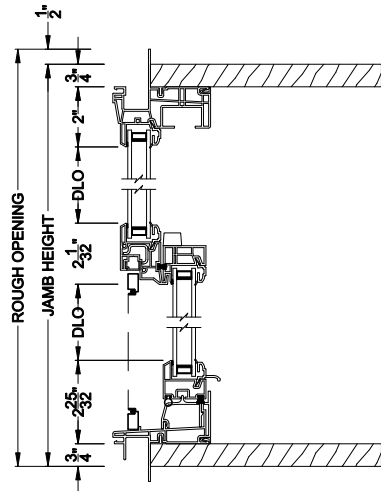

Visions®

3500 Series with J-channel

Single Hung Windows

CROSS SECTION DETAILS

VISIONS 3500 SINGLE HUNG 45° A-BAY (9109)
Vertical Section - Operating flanker

VISIONS 3500 SINGLE HUNG 45° A-BAY (9311)
Vertical Section - Picture center

VISIONS 3500 SINGLE HUNG 45° A-BAY (9109/9311)
Horizontal Section

Note: All dimensions are approximate. Visions reserves the right to change specifications without notice.