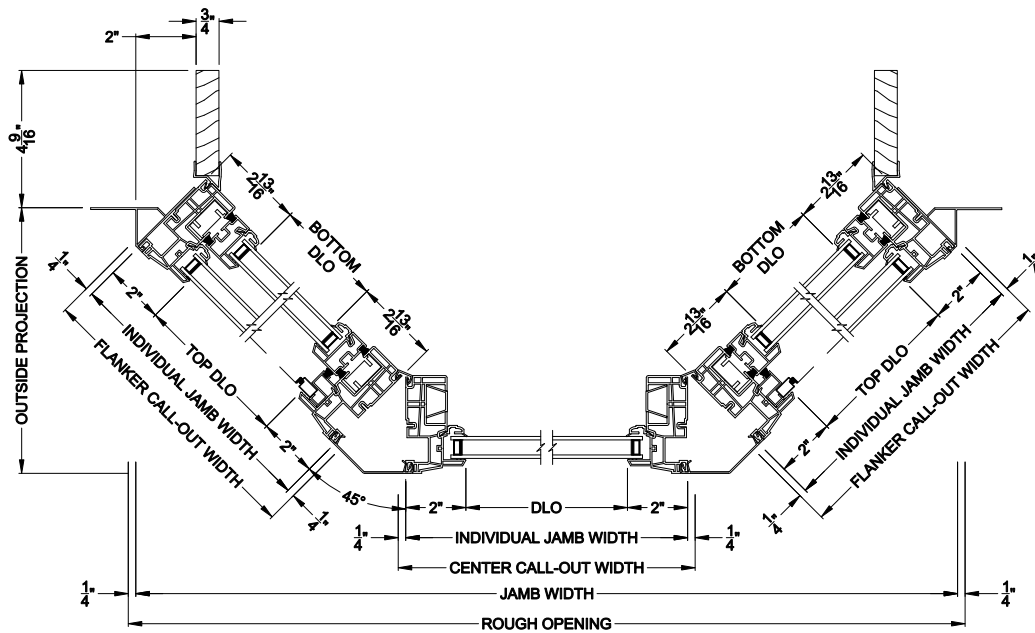

Visions®

3500 Series with J-channel

Single Hung Windows

CROSS SECTION DETAILS

VISIONS 3500 SINGLE HUNG 45° A-BAY (9109)
Vertical Section - Operating flanker

VISIONS 3500 SINGLE HUNG 45° A-BAY (9311)
Vertical Section - Picture center

VISIONS 3500 SINGLE HUNG 45° A-BAY (9109/9311)
Horizontal Section

Note: All dimensions are approximate. Visions reserves the right to change specifications without notice.