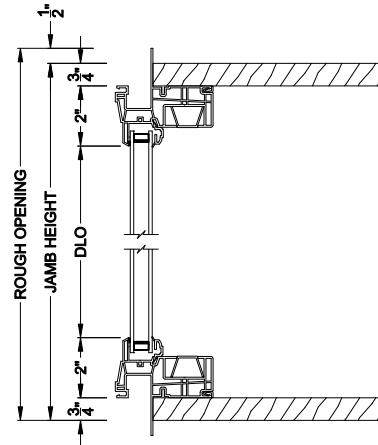

Visions®

3500 Series with J-channel

Single Hung Windows

CROSS SECTION DETAILS

VISIONS 3500 SINGLE HUNG 45° A-BAY (9109)
Vertical Section - Operating flanker

VISIONS 3500 SINGLE HUNG 45° A-BAY (9311)
Vertical Section - Picture center

VISIONS 3500 SINGLE HUNG 45° A-BAY (9109/9311)
Horizontal Section

Note: All dimensions are approximate. Visions reserves the right to change specifications without notice.