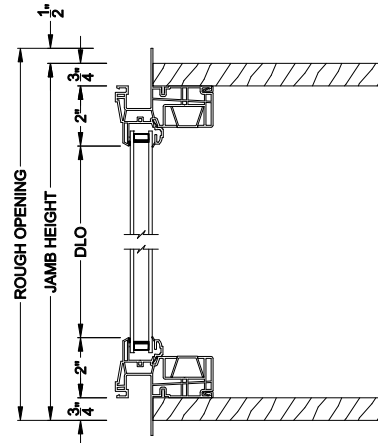

## CROSS SECTION DETAILS

VISIONS 3500 DOUBLE HUNG 45° A-BAY (9110)  
Vertical Section - Operating flanker

VISIONS 3500 DOUBLE HUNG 45° A-BAY (9311)  
Vertical Section - Picture center

VISIONS 3500 DOUBLE HUNG 45° A-BAY (9110/9311)  
Horizontal Section

Note: All dimensions are approximate. Visions reserves the right to change specifications without notice.