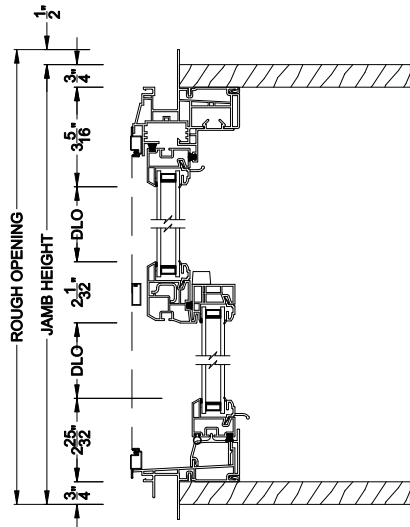

## CROSS SECTION DETAILS

VISIONS 3500 DOUBLE HUNG 45° A-BAY (9110)  
Vertical Section - Operating flanker

VISIONS 3500 DOUBLE HUNG 45° A-BAY (9311)  
Vertical Section - Picture center

VISIONS 3500 DOUBLE HUNG 45° A-BAY (9110/9311)  
Horizontal Section

Note: All dimensions are approximate. Visions reserves the right to change specifications without notice.