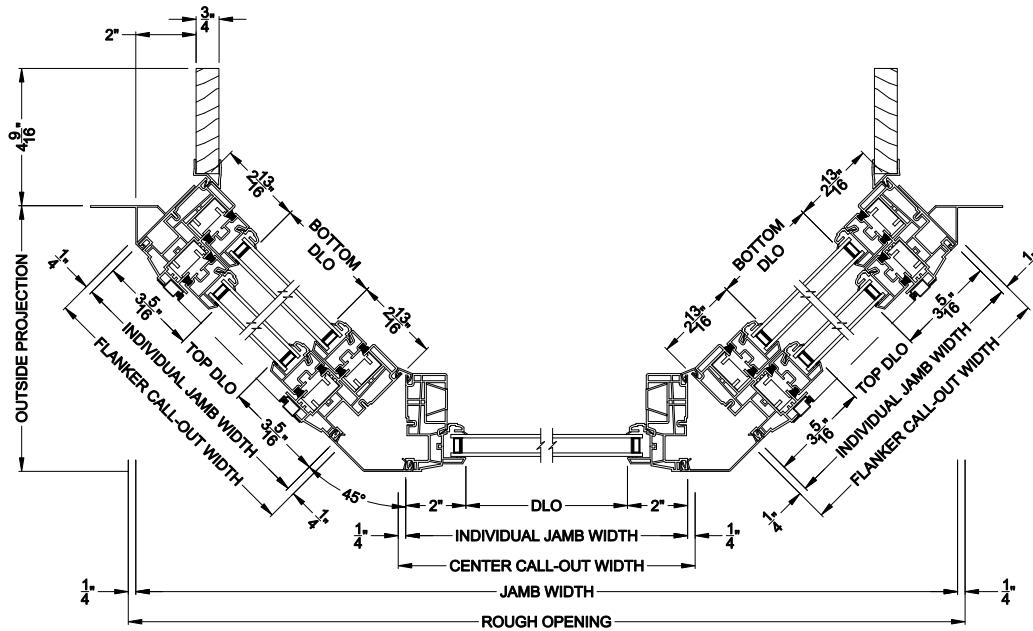

# Double Hung Windows

## CROSS SECTION DETAILS

VISIONS 3500 DOUBLE HUNG 45° A-BAY (9110)  
Vertical Section - Operating flanker

VISIONS 3500 DOUBLE HUNG 45° A-BAY (9311)  
Vertical Section - Picture center

VISIONS 3500 DOUBLE HUNG 45° A-BAY (9110/9311)  
Horizontal Section