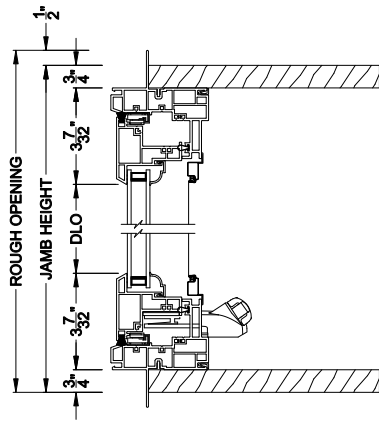

Visions®

3500 Series

Casement Windows

CROSS SECTION DETAILS

VISIONS 3500 CASEMENT 5 WIDE BOW (9202)
Vertical Section - Operating flanker

VISIONS 3500 CASEMENT 5 WIDE BOW (9203)
Vertical Section - Picture center

VISIONS 3500 CASEMENT 5 WIDE BOW (9202/9203)
Horizontal Section

Note: All dimensions are approximate. Visions reserves the right to change specifications without notice.