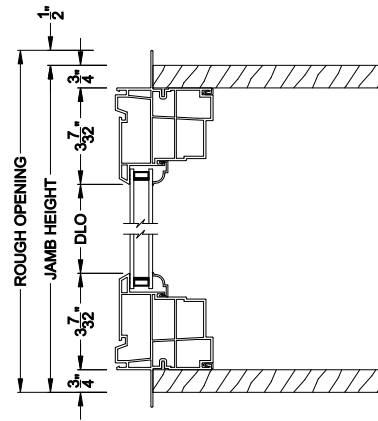

Visions®

3500 Series

Casement Windows

CROSS SECTION DETAILS

VISIONS 3500 CASEMENT 5 WIDE BOW (9202)
Vertical Section - Operating flanker

VISIONS 3500 CASEMENT 5 WIDE BOW (9203)
Vertical Section - Picture center

VISIONS 3500 CASEMENT 5 WIDE BOW (9202/9203)
Horizontal Section

Note: All dimensions are approximate. Visions reserves the right to change specifications without notice.