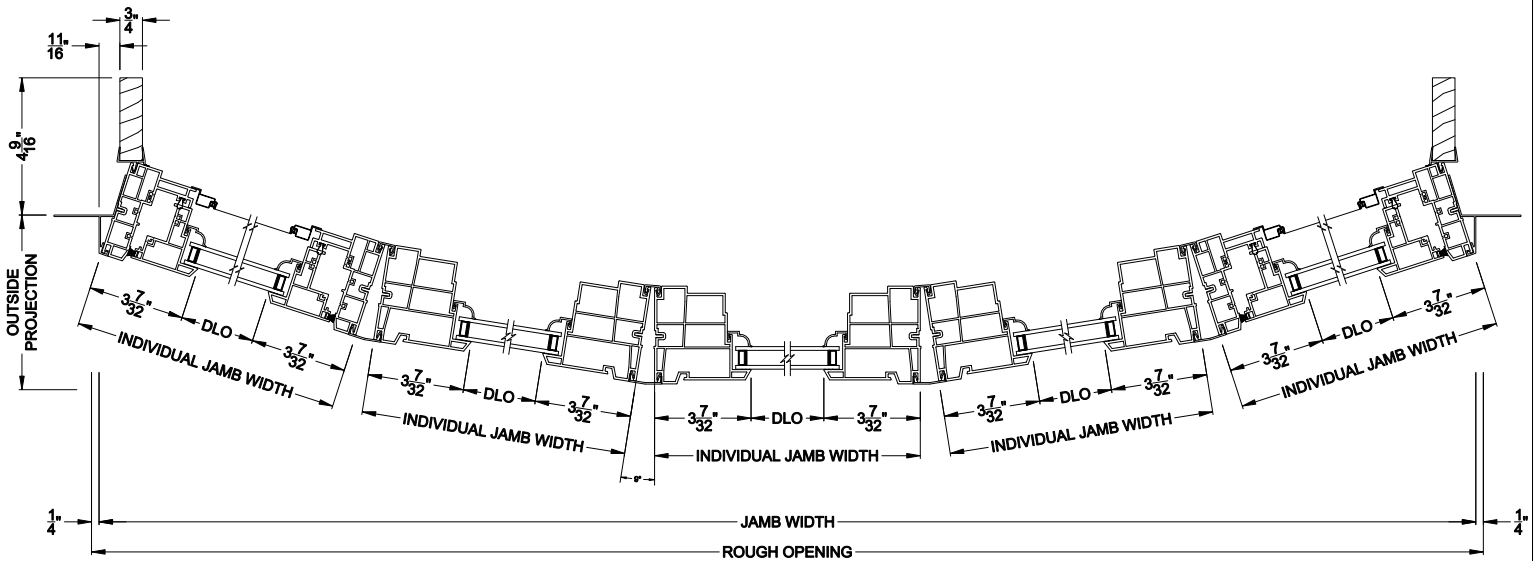

Visions®

3500 Series

Casement Windows

CROSS SECTION DETAILS

VISIONS 3500 CASEMENT 5 WIDE BOW (9202)
Vertical Section - Operating flanker

VISIONS 3500 CASEMENT 5 WIDE BOW (9203)
Vertical Section - Picture center

VISIONS 3500 CASEMENT 5 WIDE BOW (9202/9203)
Horizontal Section

Note: All dimensions are approximate. Visions reserves the right to change specifications without notice.