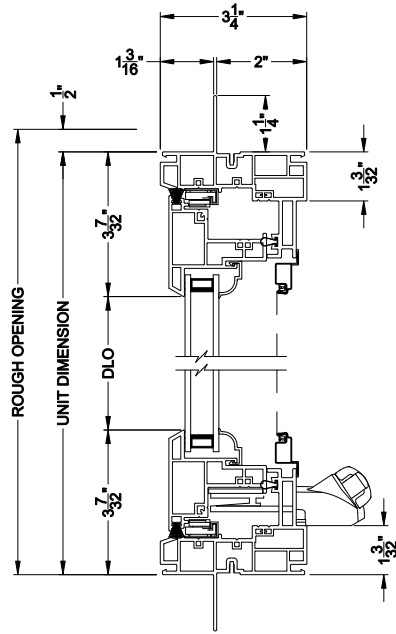

Visions®

3500 Series

Casement Windows

CROSS SECTION DETAILS

3500 CASEMENT WINDOW (9202)
Vertical Section

3500 CASEMENT WINDOW
Horizontal Stack Section - Tran / OPER

3500 CASEMENT WINDOW
Vertical Mull Section - OPER / OPER

3500 CASEMENT WINDOW (9202)
Horizontal Section

3500 CASEMENT WINDOW
Vertical Mull Section - OPER / PIC

Note: All dimensions are approximate. Visions reserves the right to change specifications without notice.

Visions®

3500 Series

Casement Windows

CROSS SECTION DETAILS

3500 CASEMENT WINDOW (9202)
Vertical Section - 4-9/16" Jamb

3500 CASEMENT WINDOW
Horizontal Stack Section - Tran / OPER

3500 CASEMENT WINDOW
Vertical Mull Section - OPER / OPER

3500 CASEMENT WINDOW (9202)
Horizontal Section - 4-9/16" Jamb

3500 CASEMENT WINDOW
Vertical Mull Section - OPER / PIC

Note: All dimensions are approximate. Visions reserves the right to change specifications without notice.