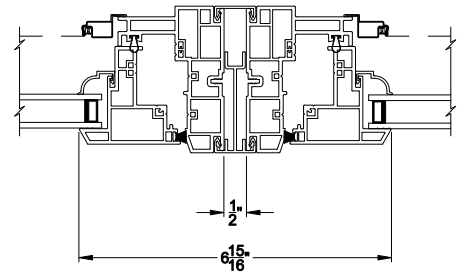

Visions®

3500 Series

Casement Windows

CROSS SECTION DETAILS

3500 CASEMENT WINDOW (9202)
Vertical Section

3500 CASEMENT WINDOW
Horizontal Stack Section - Tran / OPER

3500 CASEMENT WINDOW
Vertical Mull Section - OPER / OPER

3500 CASEMENT WINDOW (9202)
Horizontal Section

3500 CASEMENT WINDOW
Vertical Mull Section - OPER / PIC

Note: All dimensions are approximate. Visions reserves the right to change specifications without notice.

Visions®

3500 Series

Casement Windows

CROSS SECTION DETAILS

3500 CASEMENT WINDOW (9202)
Vertical Section - 4-9/16" Jamb

3500 CASEMENT WINDOW
Horizontal Stack Section - Tran / OPER

3500 CASEMENT WINDOW
Vertical Mull Section - OPER / OPER

3500 CASEMENT WINDOW (9202)
Horizontal Section - 4-9/16" Jamb

3500 CASEMENT WINDOW
Vertical Mull Section - OPER / PIC

Note: All dimensions are approximate. Visions reserves the right to change specifications without notice.