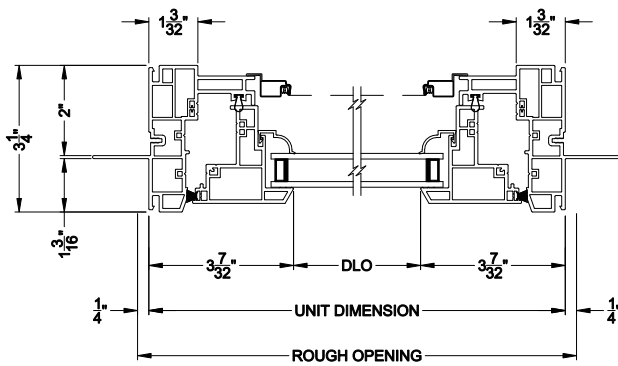

Visions®

3500 Series

Casement Windows

CROSS SECTION DETAILS

3500 CASEMENT WINDOW (9202)
Vertical Section

3500 CASEMENT WINDOW
Horizontal Stack Section - Tran / OPER

3500 CASEMENT WINDOW
Vertical Mull Section - OPER / OPER

3500 CASEMENT WINDOW (9202)
Horizontal Section

3500 CASEMENT WINDOW
Vertical Mull Section - OPER / PIC

Note: All dimensions are approximate. Visions reserves the right to change specifications without notice.

Visions®

3500 Series

Casement Windows

CROSS SECTION DETAILS

3500 CASEMENT WINDOW (9202)
Vertical Section - 4-9/16" Jamb

3500 CASEMENT WINDOW
Horizontal Stack Section - Tran / OPER

3500 CASEMENT WINDOW
Vertical Mull Section - OPER / OPER

3500 CASEMENT WINDOW (9202)
Horizontal Section - 4-9/16" Jamb

3500 CASEMENT WINDOW
Vertical Mull Section - OPER / PIC

Note: All dimensions are approximate. Visions reserves the right to change specifications without notice.