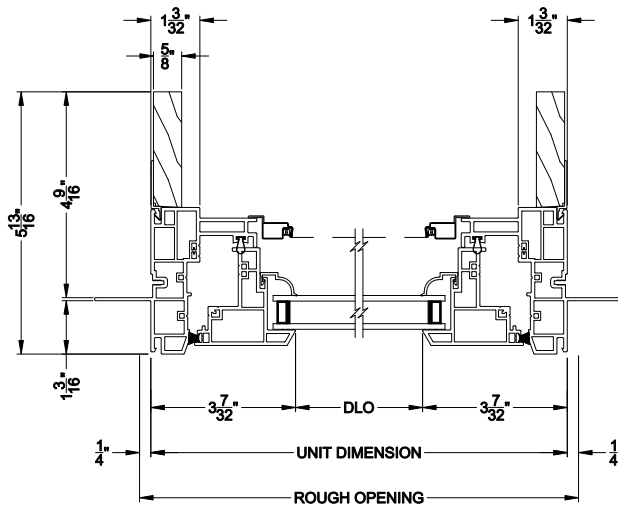

Visions®

3500 Series

Casement Windows

CROSS SECTION DETAILS

3500 CASEMENT WINDOW (9202)
Vertical Section

3500 CASEMENT WINDOW
Horizontal Stack Section - Tran / OPER

3500 CASEMENT WINDOW
Vertical Mull Section - OPER / OPER

3500 CASEMENT WINDOW (9202)
Horizontal Section

3500 CASEMENT WINDOW
Vertical Mull Section - OPER / PIC

Note: All dimensions are approximate. Visions reserves the right to change specifications without notice.

Visions®

3500 Series

Casement Windows

CROSS SECTION DETAILS

3500 CASEMENT WINDOW (9202)
Vertical Section - 4-9/16" Jamb

3500 CASEMENT WINDOW
Horizontal Stack Section - Tran / OPER

3500 CASEMENT WINDOW
Vertical Mull Section - OPER / OPER

3500 CASEMENT WINDOW (9202)
Horizontal Section - 4-9/16" Jamb

3500 CASEMENT WINDOW
Vertical Mull Section - OPER / PIC

Note: All dimensions are approximate. Visions reserves the right to change specifications without notice.