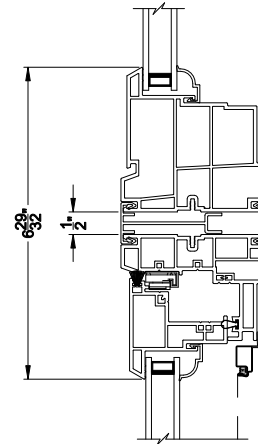

Visions®

3500 Series

Casement Windows

CROSS SECTION DETAILS

3500 CASEMENT WINDOW (9202)
Vertical Section

3500 CASEMENT WINDOW
Horizontal Stack Section - Tran / OPER

3500 CASEMENT WINDOW
Vertical Mull Section - OPER / OPER

3500 CASEMENT WINDOW (9202)
Horizontal Section

3500 CASEMENT WINDOW
Vertical Mull Section - OPER / PIC

Note: All dimensions are approximate. Visions reserves the right to change specifications without notice.

Visions®

3500 Series

Casement Windows

CROSS SECTION DETAILS

3500 CASEMENT WINDOW (9202)
Vertical Section - 4-9/16" Jamb

3500 CASEMENT WINDOW
Horizontal Stack Section - Tran / OPER

3500 CASEMENT WINDOW
Vertical Mull Section - OPER / OPER

3500 CASEMENT WINDOW (9202)
Horizontal Section - 4-9/16" Jamb

3500 CASEMENT WINDOW
Vertical Mull Section - OPER / PIC

Note: All dimensions are approximate. Visions reserves the right to change specifications without notice.