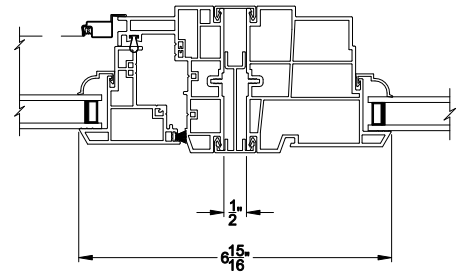

Visions®

3500 Series

Casement Windows

CROSS SECTION DETAILS

3500 CASEMENT WINDOW (9202)
Vertical Section

3500 CASEMENT WINDOW
Horizontal Stack Section - Tran / OPER

3500 CASEMENT WINDOW
Vertical Mull Section - OPER / OPER

3500 CASEMENT WINDOW (9202)
Horizontal Section

3500 CASEMENT WINDOW
Vertical Mull Section - OPER / PIC

Note: All dimensions are approximate. Visions reserves the right to change specifications without notice.

Visions®

3500 Series

Casement Windows

CROSS SECTION DETAILS

3500 CASEMENT WINDOW (9202)
Vertical Section - 4-9/16" Jamb

3500 CASEMENT WINDOW
Horizontal Stack Section - Tran / OPER

3500 CASEMENT WINDOW
Vertical Mull Section - OPER / OPER

3500 CASEMENT WINDOW (9202)
Horizontal Section - 4-9/16" Jamb

3500 CASEMENT WINDOW
Vertical Mull Section - OPER / PIC

Note: All dimensions are approximate. Visions reserves the right to change specifications without notice.