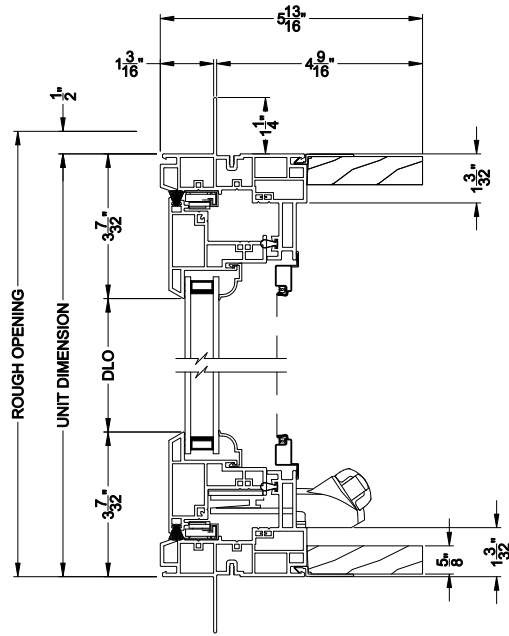

Visions®

3500 Series

Casement Windows

CROSS SECTION DETAILS

3500 CASEMENT WINDOW (9202)
Vertical Section

3500 CASEMENT WINDOW
Horizontal Stack Section - Tran / OPER

3500 CASEMENT WINDOW
Vertical Mull Section - OPER / OPER

3500 CASEMENT WINDOW (9202)
Horizontal Section

3500 CASEMENT WINDOW
Vertical Mull Section - OPER / PIC

Note: All dimensions are approximate. Visions reserves the right to change specifications without notice.

Visions®

3500 Series

Casement Windows

CROSS SECTION DETAILS

3500 CASEMENT WINDOW (9202)
Vertical Section - 4-9/16" Jamb

3500 CASEMENT WINDOW
Horizontal Stack Section - Tran / OPER

3500 CASEMENT WINDOW
Vertical Mull Section - OPER / OPER

3500 CASEMENT WINDOW (9202)
Horizontal Section - 4-9/16" Jamb

3500 CASEMENT WINDOW
Vertical Mull Section - OPER / PIC

Note: All dimensions are approximate. Visions reserves the right to change specifications without notice.