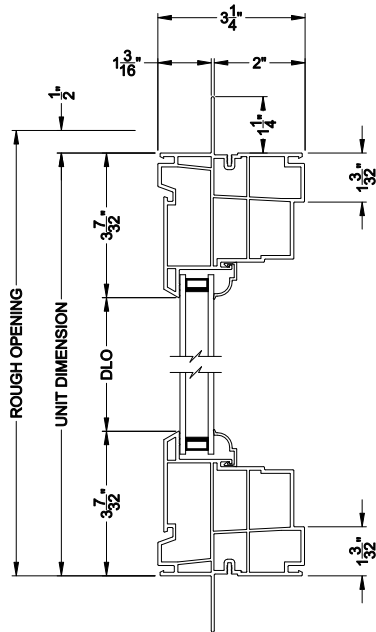

Visions®

3500 Series

Casement Picture/Transom Windows

CROSS SECTION DETAILS

3500 PICTURE / TRANSOM (9203)
Vertical Section

3500 CASEMENT WINDOW
Horizontal Stack Section - Tran / Pic

3500 CASEMENT WINDOW
Vertical Mull Section - PIC / PIC

3500 PICTURE / TRANSOM (9203)
Horizontal Section

3500 CASEMENT WINDOW
Vertical Mull Section - OPER / PIC

Note: All dimensions are approximate. Visions reserves the right to change specifications without notice.

Visions®

3500 Series

Casement Picture/Transom Windows

CROSS SECTION DETAILS

3500 PICTURE / TRANSM (9203)
Vertical Section - 4-9/16" Jamb

3500 CASEMENT WINDOW
Horizontal Stack Section - Tran / Pic

3500 CASEMENT WINDOW
Vertical Mull Section - PIC / PIC

3500 PICTURE / TRANSM (9203)
Horizontal Section - 4-9/16" Jamb

3500 CASEMENT WINDOW
Vertical Mull Section - OPER / PIC

Note: All dimensions are approximate. Visions reserves the right to change specifications without notice.