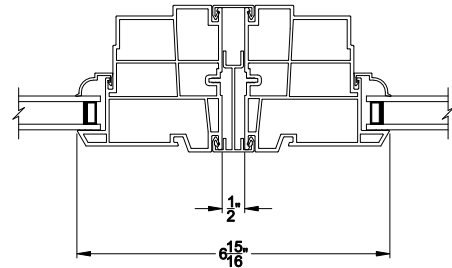

Visions®

3500 Series

Casement Picture/Transom Windows

CROSS SECTION DETAILS

3500 PICTURE / TRANSOM (9203)
Vertical Section

3500 CASEMENT WINDOW
Horizontal Stack Section - Tran / Pic

3500 CASEMENT WINDOW
Vertical Mull Section - PIC / PIC

3500 PICTURE / TRANSOM (9203)
Horizontal Section

3500 CASEMENT WINDOW
Vertical Mull Section - OPER / PIC

Note: All dimensions are approximate. Visions reserves the right to change specifications without notice.

Visions®

3500 Series

Casement Picture/Transom Windows

CROSS SECTION DETAILS

3500 PICTURE / TRANSM (9203)
Vertical Section - 4-9/16" Jamb

3500 CASEMENT WINDOW
Horizontal Stack Section - Tran / Pic

3500 CASEMENT WINDOW
Vertical Mull Section - PIC / PIC

3500 PICTURE / TRANSM (9203)
Horizontal Section - 4-9/16" Jamb

3500 CASEMENT WINDOW
Vertical Mull Section - OPER / PIC

Note: All dimensions are approximate. Visions reserves the right to change specifications without notice.