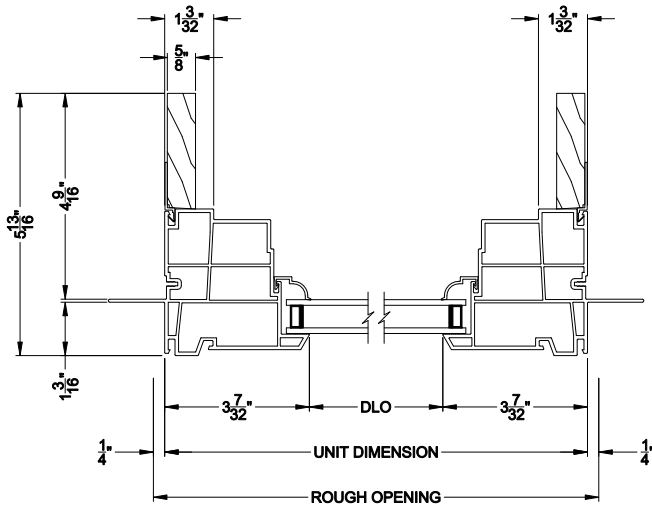

Visions®

3500 Series

Casement Picture/Transom Windows

CROSS SECTION DETAILS

3500 PICTURE / TRANSOM (9203)
Vertical Section

3500 CASEMENT WINDOW
Horizontal Stack Section - Tran / Pic

3500 CASEMENT WINDOW
Vertical Mull Section - PIC / PIC

3500 PICTURE / TRANSOM (9203)
Horizontal Section

3500 CASEMENT WINDOW
Vertical Mull Section - OPER / PIC

Note: All dimensions are approximate. Visions reserves the right to change specifications without notice.

Visions®

3500 Series

Casement Picture/Transom Windows

CROSS SECTION DETAILS

3500 PICTURE / TRANSM (9203)
Vertical Section - 4-9/16" Jamb

3500 CASEMENT WINDOW
Horizontal Stack Section - Tran / Pic

3500 CASEMENT WINDOW
Vertical Mull Section - PIC / PIC

3500 PICTURE / TRANSM (9203)
Horizontal Section - 4-9/16" Jamb

3500 CASEMENT WINDOW
Vertical Mull Section - OPER / PIC

Note: All dimensions are approximate. Visions reserves the right to change specifications without notice.