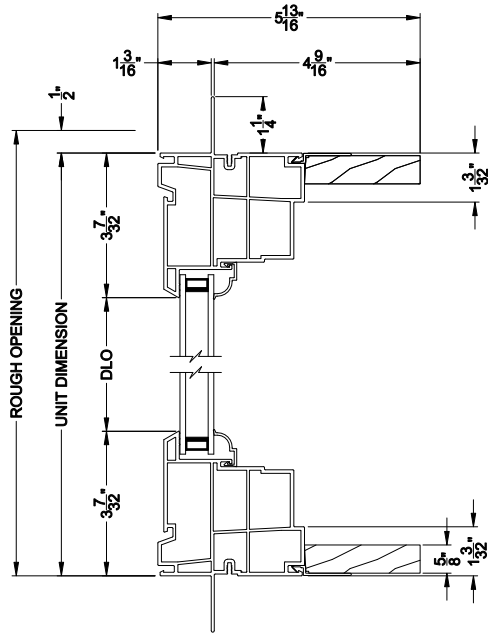

Visions®

3500 Series

Casement Picture/Transom Windows

CROSS SECTION DETAILS

3500 PICTURE / TRANSOM (9203)
Vertical Section

3500 CASEMENT WINDOW
Horizontal Stack Section - Tran / Pic

3500 CASEMENT WINDOW
Vertical Mull Section - PIC / PIC

3500 PICTURE / TRANSOM (9203)
Horizontal Section

3500 CASEMENT WINDOW
Vertical Mull Section - OPER / PIC

Note: All dimensions are approximate. Visions reserves the right to change specifications without notice.

Visions®

3500 Series

Casement Picture/Transom Windows

CROSS SECTION DETAILS

3500 PICTURE / TRANSM (9203)
Vertical Section - 4-9/16" Jamb

3500 CASEMENT WINDOW
Horizontal Stack Section - Tran / Pic

3500 CASEMENT WINDOW
Vertical Mull Section - PIC / PIC

3500 PICTURE / TRANSM (9203)
Horizontal Section - 4-9/16" Jamb

3500 CASEMENT WINDOW
Vertical Mull Section - OPER / PIC

Note: All dimensions are approximate. Visions reserves the right to change specifications without notice.