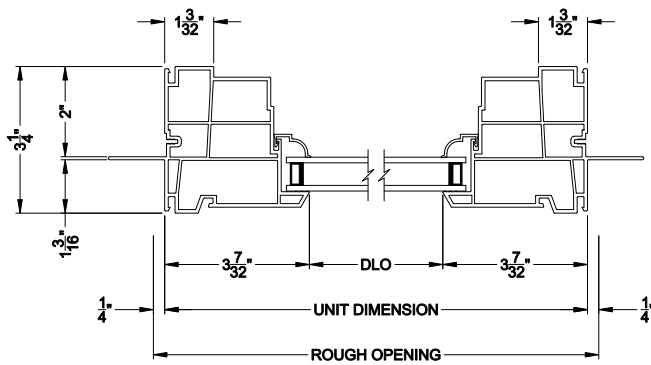

Visions®

3500 Series

Casement Picture/Transom Windows

CROSS SECTION DETAILS

3500 PICTURE / TRANSOM (9203)
Vertical Section

3500 CASEMENT WINDOW
Horizontal Stack Section - Tran / Pic

3500 CASEMENT WINDOW
Vertical Mull Section - PIC / PIC

3500 PICTURE / TRANSOM (9203)
Horizontal Section

3500 CASEMENT WINDOW
Vertical Mull Section - OPER / PIC

Note: All dimensions are approximate. Visions reserves the right to change specifications without notice.

Visions®

3500 Series

Casement Picture/Transom Windows

CROSS SECTION DETAILS

3500 PICTURE / TRANSM (9203)
Vertical Section - 4-9/16" Jamb

3500 CASEMENT WINDOW
Horizontal Stack Section - Tran / Pic

3500 CASEMENT WINDOW
Vertical Mull Section - PIC / PIC

3500 PICTURE / TRANSM (9203)
Horizontal Section - 4-9/16" Jamb

3500 CASEMENT WINDOW
Vertical Mull Section - OPER / PIC

Note: All dimensions are approximate. Visions reserves the right to change specifications without notice.