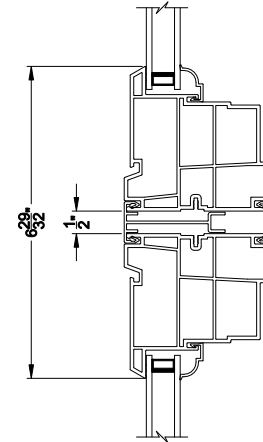

Visions®

3500 Series

Casement Picture/Transom Windows

CROSS SECTION DETAILS

3500 PICTURE / TRANSOM (9203)
Vertical Section

3500 CASEMENT WINDOW
Horizontal Stack Section - Tran / Pic

3500 CASEMENT WINDOW
Vertical Mull Section - PIC / PIC

3500 PICTURE / TRANSOM (9203)
Horizontal Section

3500 CASEMENT WINDOW
Vertical Mull Section - OPER / PIC

Note: All dimensions are approximate. Visions reserves the right to change specifications without notice.

Visions®

3500 Series

Casement Picture/Transom Windows

CROSS SECTION DETAILS

3500 PICTURE / TRANSM (9203)
Vertical Section - 4-9/16" Jamb

3500 CASEMENT WINDOW
Horizontal Stack Section - Tran / Pic

3500 CASEMENT WINDOW
Vertical Mull Section - PIC / PIC

3500 PICTURE / TRANSM (9203)
Horizontal Section - 4-9/16" Jamb

3500 CASEMENT WINDOW
Vertical Mull Section - OPER / PIC

Note: All dimensions are approximate. Visions reserves the right to change specifications without notice.