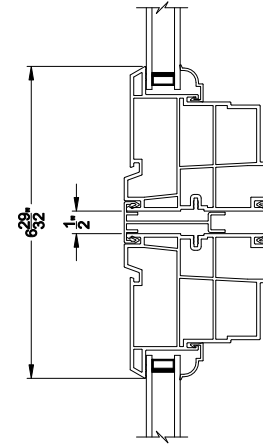

Visions®

3500 Series

Casement Picture/Transom Windows

CROSS SECTION DETAILS

3500 PICTURE / TRANSOM (9203)
Vertical Section

3500 CASEMENT WINDOW
Horizontal Stack Section - Tran / Pic

3500 CASEMENT WINDOW
Vertical Mull Section - PIC / PIC

3500 PICTURE / TRANSOM (9203)
Horizontal Section

3500 CASEMENT WINDOW
Vertical Mull Section - OPER / PIC

Note: All dimensions are approximate. Visions reserves the right to change specifications without notice.

Visions®

3500 Series

Casement Picture/Transom Windows

CROSS SECTION DETAILS

3500 PICTURE / TRANSM (9203)
Vertical Section - 4-9/16" Jamb

3500 CASEMENT WINDOW
Horizontal Stack Section - Tran / Pic

3500 CASEMENT WINDOW
Vertical Mull Section - PIC / PIC

3500 PICTURE / TRANSM (9203)
Horizontal Section - 4-9/16" Jamb

3500 CASEMENT WINDOW
Vertical Mull Section - OPER / PIC

Note: All dimensions are approximate. Visions reserves the right to change specifications without notice.