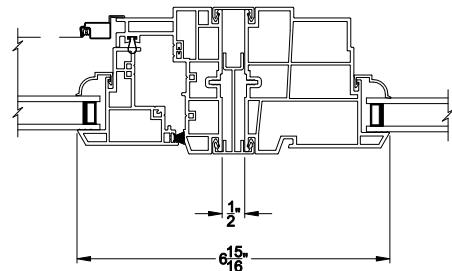

Visions®

3500 Series

Casement Picture/Transom Windows

CROSS SECTION DETAILS

3500 PICTURE / TRANSOM (9203)
Vertical Section

3500 CASEMENT WINDOW
Horizontal Stack Section - Tran / Pic

3500 CASEMENT WINDOW
Vertical Mull Section - PIC / PIC

3500 PICTURE / TRANSOM (9203)
Horizontal Section

3500 CASEMENT WINDOW
Vertical Mull Section - OPER / PIC

Note: All dimensions are approximate. Visions reserves the right to change specifications without notice.

Visions®

3500 Series

Casement Picture/Transom Windows

CROSS SECTION DETAILS

3500 PICTURE / TRANSM (9203)
Vertical Section - 4-9/16" Jamb

3500 CASEMENT WINDOW
Horizontal Stack Section - Tran / Pic

3500 CASEMENT WINDOW
Vertical Mull Section - PIC / PIC

3500 PICTURE / TRANSM (9203)
Horizontal Section - 4-9/16" Jamb

3500 CASEMENT WINDOW
Vertical Mull Section - OPER / PIC

Note: All dimensions are approximate. Visions reserves the right to change specifications without notice.