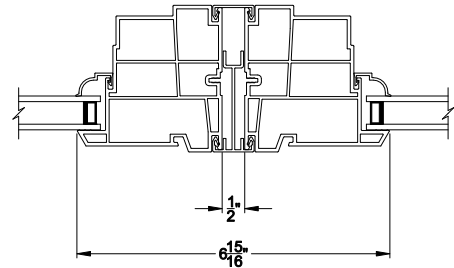

Visions®

3500 Series

Casement Picture/Transom Windows

CROSS SECTION DETAILS

3500 PICTURE / TRANSOM (9203)
Vertical Section

3500 CASEMENT WINDOW
Horizontal Stack Section - Tran / Pic

3500 CASEMENT WINDOW
Vertical Mull Section - PIC / PIC

3500 PICTURE / TRANSOM (9203)
Horizontal Section

3500 CASEMENT WINDOW
Vertical Mull Section - OPER / PIC

Note: All dimensions are approximate. Visions reserves the right to change specifications without notice.

Visions®

3500 Series

Casement Picture/Transom Windows

CROSS SECTION DETAILS

3500 PICTURE / TRANSM (9203)
Vertical Section - 4-9/16" Jamb

3500 CASEMENT WINDOW
Horizontal Stack Section - Tran / Pic

3500 CASEMENT WINDOW
Vertical Mull Section - PIC / PIC

3500 PICTURE / TRANSM (9203)
Horizontal Section - 4-9/16" Jamb

3500 CASEMENT WINDOW
Vertical Mull Section - OPER / PIC

Note: All dimensions are approximate. Visions reserves the right to change specifications without notice.