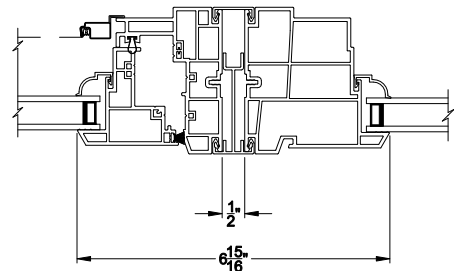

Visions®

3500 Series

Casement Picture/Transom Windows

CROSS SECTION DETAILS

3500 PICTURE / TRANSOM (9203)
Vertical Section

3500 CASEMENT WINDOW
Horizontal Stack Section - Tran / Pic

3500 CASEMENT WINDOW
Vertical Mull Section - PIC / PIC

3500 PICTURE / TRANSOM (9203)
Horizontal Section

3500 CASEMENT WINDOW
Vertical Mull Section - OPER / PIC

Note: All dimensions are approximate. Visions reserves the right to change specifications without notice.

Visions®

3500 Series

Casement Picture/Transom Windows

CROSS SECTION DETAILS

3500 PICTURE / TRANSM (9203)
Vertical Section - 4-9/16" Jamb

3500 CASEMENT WINDOW
Horizontal Stack Section - Tran / Pic

3500 CASEMENT WINDOW
Vertical Mull Section - PIC / PIC

3500 PICTURE / TRANSM (9203)
Horizontal Section - 4-9/16" Jamb

3500 CASEMENT WINDOW
Vertical Mull Section - OPER / PIC

Note: All dimensions are approximate. Visions reserves the right to change specifications without notice.