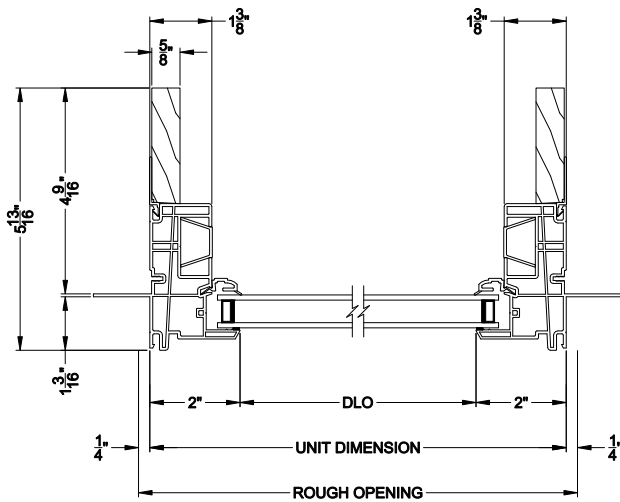

3500 SH PICTURE WINDOW
Vertical Mull Section - Pic / Pic

3500 SH PICTURE WINDOW
Vertical Mull Section - SH / PIC

Note: All dimensions are approximate. Visions reserves the right to change specifications without notice.

3500 SH PIC / TRANS WINDOW (9310)
Vertical Section - 4-9/16" Jamb

3500 SH TRANSOM WINDOW
Horizontal Stack Section - Trans / Pic

3500 SH TRANSOM WINDOW
Horizontal Stack Section - Tran / SH

3500 SH PIC / TRANS WINDOW (9310)
Horizontal Section - 4-9/16" Jamb