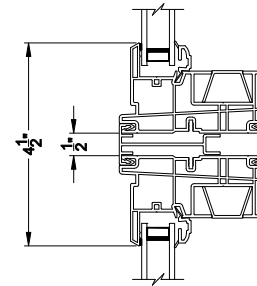

3500 SH PIC / TRANS WINDOW (9310)
Vertical Section - Non J-Channel

3500 SH TRANSOM WINDOW
Horizontal Stack Section - Trans / Pic

3500 SH TRANSOM WINDOW
Horizontal Stack Section - Tran / SH

3500 SH PIC / TRANS WINDOW (9310)
Horizontal Section - Non J-Channel

3500 SH PICTURE WINDOW
Vertical Mull Section - Pic / Pic

3500 SH PICTURE WINDOW
Vertical Mull Section - SH / PIC

Note: All dimensions are approximate. Visions reserves the right to change specifications without notice.

3500 SH PIC / TRANS WINDOW (9310)
Vertical Section - 4-9/16" Jamb

3500 SH TRANSOM WINDOW
Horizontal Stack Section - Trans / Pic

3500 SH TRANSOM WINDOW
Horizontal Stack Section - Tran / SH

3500 SH PIC / TRANS WINDOW (9310)
Horizontal Section - 4-9/16" Jamb