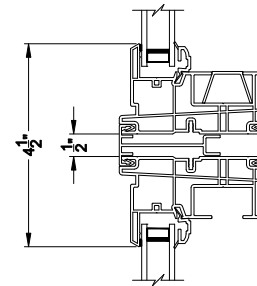

3500 SH PIC / TRANS WINDOW (9310)
Vertical Section - Non J-Channel

3500 SH TRANSOM WINDOW
Horizontal Stack Section - Trans / Pic

3500 SH TRANSOM WINDOW
Horizontal Stack Section - Tran / SH

3500 SH PIC / TRANS WINDOW (9310)
Horizontal Section - Non J-Channel

3500 SH PICTURE WINDOW
Vertical Mull Section - Pic / Pic

3500 SH PICTURE WINDOW
Vertical Mull Section - SH / PIC

Note: All dimensions are approximate. Visions reserves the right to change specifications without notice.

3500 SH PIC / TRANS WINDOW (9310)
Vertical Section - 4-9/16" Jamb

3500 SH TRANSOM WINDOW
Horizontal Stack Section - Trans / Pic

3500 SH TRANSOM WINDOW
Horizontal Stack Section - Tran / SH

3500 SH PIC / TRANS WINDOW (9310)
Horizontal Section - 4-9/16" Jamb