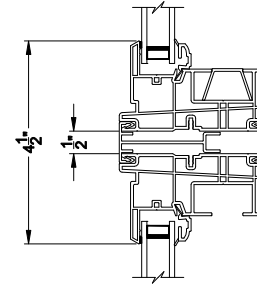

3500 SH PIC / TRANS WINDOW (9310)
Vertical Section - Non J-Channel

3500 SH TRANSOM WINDOW
Horizontal Stack Section - Trans / Pic

3500 SH TRANSOM WINDOW
Horizontal Stack Section - Tran / SH

3500 SH PIC / TRANS WINDOW (9310)
Horizontal Section - Non J-Channel

3500 SH PICTURE WINDOW
Vertical Mull Section - Pic / Pic

3500 SH PICTURE WINDOW
Vertical Mull Section - SH / PIC

Note: All dimensions are approximate. Visions reserves the right to change specifications without notice.

3500 SH PIC / TRANS WINDOW (9310)
Vertical Section - 4-9/16" Jamb

3500 SH TRANSOM WINDOW
Horizontal Stack Section - Trans / Pic

3500 SH TRANSOM WINDOW
Horizontal Stack Section - Tran / SH

3500 SH PIC / TRANS WINDOW (9310)
Horizontal Section - 4-9/16" Jamb