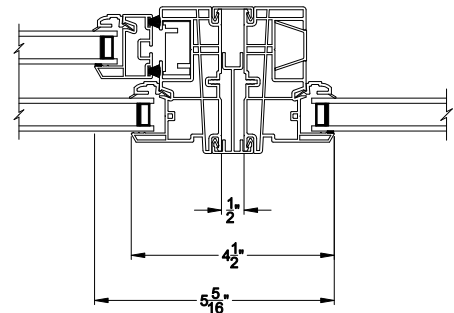

3500 SH PIC / TRANS WINDOW (9310)
Vertical Section - Non J-Channel

3500 SH TRANSOM WINDOW
Horizontal Stack Section - Trans / Pic

3500 SH TRANSOM WINDOW
Horizontal Stack Section - Tran / SH

3500 SH PIC / TRANS WINDOW (9310)
Horizontal Section - Non J-Channel

3500 SH PICTURE WINDOW
Vertical Mull Section - Pic / Pic

3500 SH PICTURE WINDOW
Vertical Mull Section - SH / PIC

Note: All dimensions are approximate. Visions reserves the right to change specifications without notice.

3500 SH PIC / TRANS WINDOW (9310)
Vertical Section - 4-9/16" Jamb

3500 SH TRANSOM WINDOW
Horizontal Stack Section - Trans / Pic

3500 SH TRANSOM WINDOW
Horizontal Stack Section - Tran / SH

3500 SH PIC / TRANS WINDOW (9310)
Horizontal Section - 4-9/16" Jamb