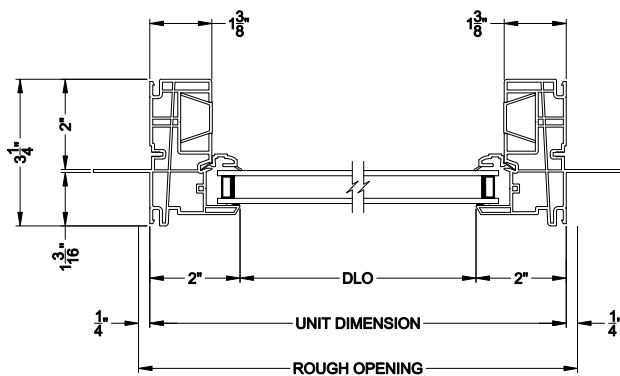

3500 SH PIC / TRANS WINDOW (9310)
Vertical Section - Non J-Channel

3500 SH TRANSOM WINDOW
Horizontal Stack Section - Trans / Pic

3500 SH TRANSOM WINDOW
Horizontal Stack Section - Tran / SH

3500 SH PIC / TRANS WINDOW (9310)
Horizontal Section - Non J-Channel

3500 SH PICTURE WINDOW
Vertical Mull Section - Pic / Pic

3500 SH PICTURE WINDOW
Vertical Mull Section - SH / PIC

Note: All dimensions are approximate. Visions reserves the right to change specifications without notice.

3500 SH PIC / TRANS WINDOW (9310)
Vertical Section - 4-9/16" Jamb

3500 SH TRANSOM WINDOW
Horizontal Stack Section - Trans / Pic

3500 SH TRANSOM WINDOW
Horizontal Stack Section - Tran / SH

3500 SH PIC / TRANS WINDOW (9310)
Horizontal Section - 4-9/16" Jamb