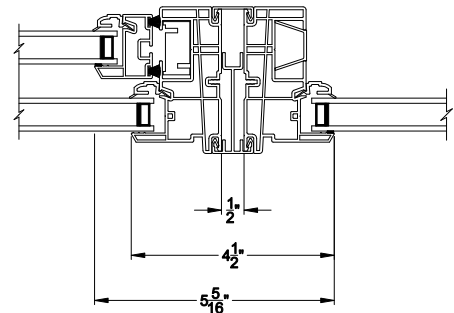

3500 SH PICTURE WINDOW
Vertical Mull Section - Pic / Pic

3500 SH PICTURE WINDOW
Vertical Mull Section - SH / PIC

Note: All dimensions are approximate. Visions reserves the right to change specifications without notice.

3500 SH PIC / TRANS WINDOW (9310)
Vertical Section - 4-9/16" Jamb

3500 SH TRANSOM WINDOW
Horizontal Stack Section - Trans / Pic

3500 SH TRANSOM WINDOW
Horizontal Stack Section - Tran / SH

3500 SH PIC / TRANS WINDOW (9310)
Horizontal Section - 4-9/16" Jamb