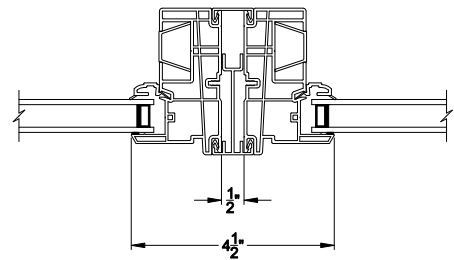

3500 SH PICTURE WINDOW
Vertical Mull Section - Pic / Pic

3500 SH PICTURE WINDOW
Vertical Mull Section - SH / PIC

Note: All dimensions are approximate. Visions reserves the right to change specifications without notice.

3500 SH PIC / TRANS WINDOW (9310)
Vertical Section - 4-9/16" Jamb

3500 SH TRANSOM WINDOW
Horizontal Stack Section - Trans / Pic

3500 SH TRANSOM WINDOW
Horizontal Stack Section - Tran / SH

3500 SH PIC / TRANS WINDOW (9310)
Horizontal Section - 4-9/16" Jamb