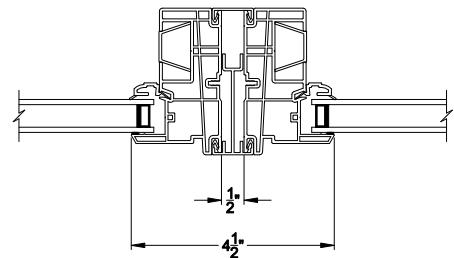

3500 SH PIC / TRANS WINDOW (9310)
Vertical Section - Non J-Channel

3500 SH TRANSOM WINDOW
Horizontal Stack Section - Trans / Pic

3500 SH TRANSOM WINDOW
Horizontal Stack Section - Tran / SH

3500 SH PIC / TRANS WINDOW (9310)
Horizontal Section - Non J-Channel

3500 SH PICTURE WINDOW
Vertical Mull Section - Pic / Pic

3500 SH PICTURE WINDOW
Vertical Mull Section - SH / PIC

Note: All dimensions are approximate. Visions reserves the right to change specifications without notice.

3500 SH PIC / TRANS WINDOW (9310)
Vertical Section - 4-9/16" Jamb

3500 SH TRANSOM WINDOW
Horizontal Stack Section - Trans / Pic

3500 SH TRANSOM WINDOW
Horizontal Stack Section - Tran / SH

3500 SH PIC / TRANS WINDOW (9310)
Horizontal Section - 4-9/16" Jamb