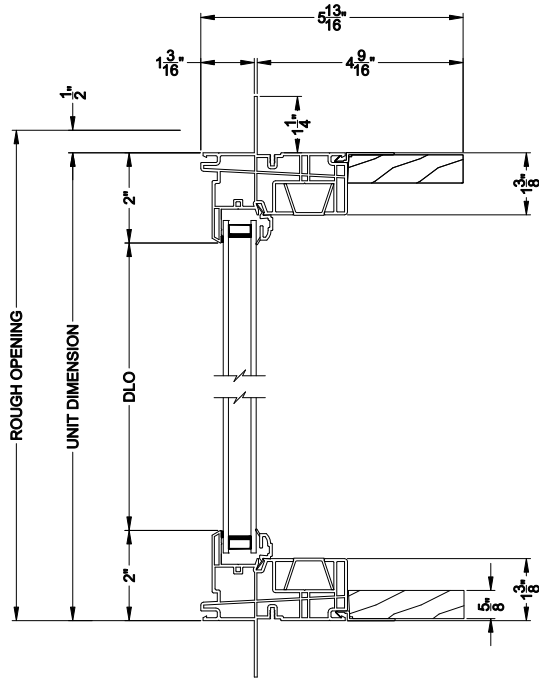

3500 SH PIC / TRANS WINDOW (9310)
Vertical Section - Non J-Channel

3500 SH TRANSOM WINDOW
Horizontal Stack Section - Trans / Pic

3500 SH TRANSOM WINDOW
Horizontal Stack Section - Tran / SH

3500 SH PIC / TRANS WINDOW (9310)
Horizontal Section - Non J-Channel

3500 SH PICTURE WINDOW
Vertical Mull Section - Pic / Pic

3500 SH PICTURE WINDOW
Vertical Mull Section - SH / PIC

Note: All dimensions are approximate. Visions reserves the right to change specifications without notice.

3500 SH PIC / TRANS WINDOW (9310)
Vertical Section - 4-9/16" Jamb

3500 SH TRANSOM WINDOW
Horizontal Stack Section - Trans / Pic

3500 SH TRANSOM WINDOW
Horizontal Stack Section - Tran / SH

3500 SH PIC / TRANS WINDOW (9310)
Horizontal Section - 4-9/16" Jamb