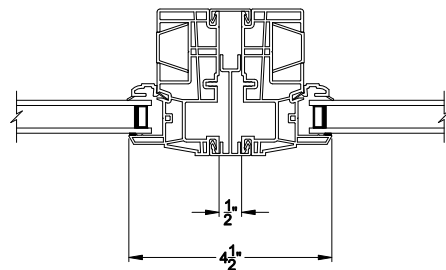

3500 DIRECT SET WINDOW
Vertical Mull Section - DS / DS

Note: All dimensions are approximate. Visions reserves the right to change specifications without notice.

Visions®

3500 Series with J-channel

Direct Set Windows

CROSS SECTION DETAILS

3500 DIRECT SET WINDOW (9311)
Vertical Section - 4-9/16" Jamb

3500 DIRECT SET WINDOW
Horizontal Stack Section - DS / DS

3500 DIRECT SET WINDOW (9311)
Horizontal Section - 4-9/16" Jamb

3500 DIRECT SET WINDOW
Vertical Mull Section - DS / DS

Note: All dimensions are approximate. Visions reserves the right to change specifications without notice.