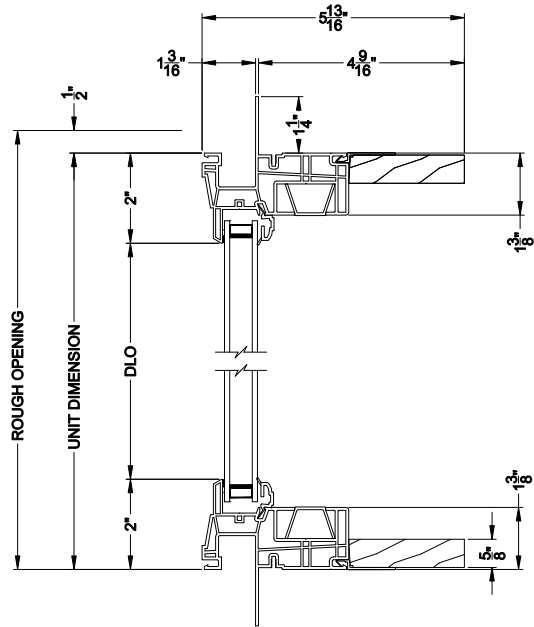

Visions®

3500 Series with J-channel

Direct Set Windows

CROSS SECTION DETAILS

3500 DIRECT SET WINDOW (9311)
Vertical Section - J-Channel

3500 DIRECT SET WINDOW
Horizontal Stack Section - DS / DS

3500 DIRECT SET WINDOW (9311)
Horizontal Section - J-Channel

3500 DIRECT SET WINDOW
Vertical Mull Section - DS / DS

Note: All dimensions are approximate. Visions reserves the right to change specifications without notice.

Visions®

3500 Series with J-channel

Direct Set Windows

CROSS SECTION DETAILS

3500 DIRECT SET WINDOW (9311)
Vertical Section - 4-9/16" Jamb

3500 DIRECT SET WINDOW
Horizontal Stack Section - DS / DS

3500 DIRECT SET WINDOW (9311)
Horizontal Section - 4-9/16" Jamb

3500 DIRECT SET WINDOW
Vertical Mull Section - DS / DS

Note: All dimensions are approximate. Visions reserves the right to change specifications without notice.