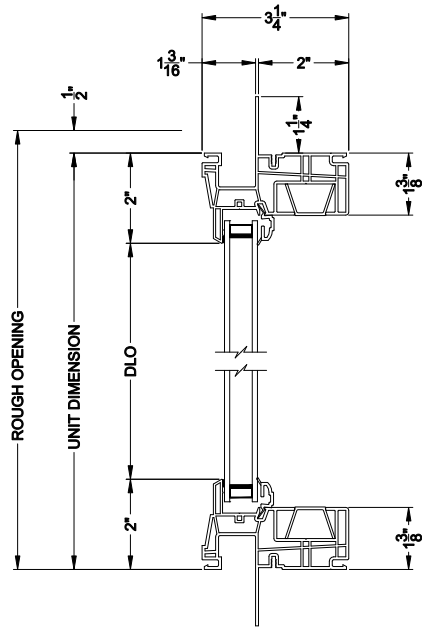

Visions®

3500 Series with J-channel

Direct Set Windows

CROSS SECTION DETAILS

3500 DIRECT SET WINDOW (9311)
Vertical Section - J-Channel

3500 DIRECT SET WINDOW
Horizontal Stack Section - DS / DS

3500 DIRECT SET WINDOW (9311)
Horizontal Section - J-Channel

3500 DIRECT SET WINDOW
Vertical Mull Section - DS / DS

Note: All dimensions are approximate. Visions reserves the right to change specifications without notice.

Visions®

3500 Series with J-channel

Direct Set Windows

CROSS SECTION DETAILS

3500 DIRECT SET WINDOW (9311)
Vertical Section - 4-9/16" Jamb

3500 DIRECT SET WINDOW
Horizontal Stack Section - DS / DS

3500 DIRECT SET WINDOW (9311)
Horizontal Section - 4-9/16" Jamb

3500 DIRECT SET WINDOW
Vertical Mull Section - DS / DS

Note: All dimensions are approximate. Visions reserves the right to change specifications without notice.