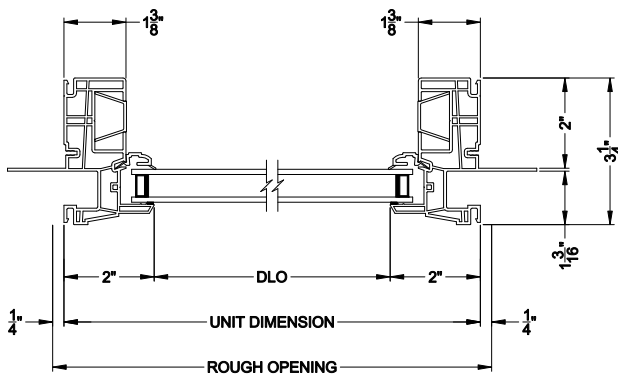

Visions®

3500 Series with J-channel

Direct Set Windows

CROSS SECTION DETAILS

3500 DIRECT SET WINDOW (9311)
Vertical Section - J-Channel

3500 DIRECT SET WINDOW
Horizontal Stack Section - DS / DS

3500 DIRECT SET WINDOW (9311)
Horizontal Section - J-Channel

3500 DIRECT SET WINDOW
Vertical Mull Section - DS / DS

Note: All dimensions are approximate. Visions reserves the right to change specifications without notice.

Visions®

3500 Series with J-channel

Direct Set Windows

CROSS SECTION DETAILS

3500 DIRECT SET WINDOW (9311)
Vertical Section - 4-9/16" Jamb

3500 DIRECT SET WINDOW
Horizontal Stack Section - DS / DS

3500 DIRECT SET WINDOW (9311)
Horizontal Section - 4-9/16" Jamb

3500 DIRECT SET WINDOW
Vertical Mull Section - DS / DS

Note: All dimensions are approximate. Visions reserves the right to change specifications without notice.