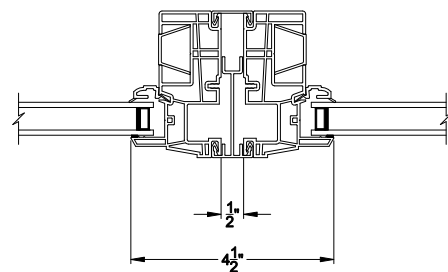

Visions®

3500 Series with J-channel

Direct Set Windows

CROSS SECTION DETAILS

3500 DIRECT SET WINDOW (9311)
Vertical Section - J-Channel

3500 DIRECT SET WINDOW
Horizontal Stack Section - DS / DS

3500 DIRECT SET WINDOW (9311)
Horizontal Section - J-Channel

3500 DIRECT SET WINDOW
Vertical Mull Section - DS / DS

Note: All dimensions are approximate. Visions reserves the right to change specifications without notice.

Visions®

3500 Series with J-channel

Direct Set Windows

CROSS SECTION DETAILS

3500 DIRECT SET WINDOW (9311)
Vertical Section - 4-9/16" Jamb

3500 DIRECT SET WINDOW
Horizontal Stack Section - DS / DS

3500 DIRECT SET WINDOW (9311)
Horizontal Section - 4-9/16" Jamb

3500 DIRECT SET WINDOW
Vertical Mull Section - DS / DS

Note: All dimensions are approximate. Visions reserves the right to change specifications without notice.