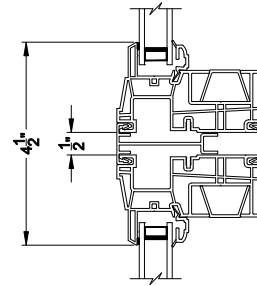

Visions®

3500 Series with J-channel

Direct Set Windows

CROSS SECTION DETAILS

3500 DIRECT SET WINDOW (9311)
Vertical Section - J-Channel

3500 DIRECT SET WINDOW
Horizontal Stack Section - DS / DS

3500 DIRECT SET WINDOW (9311)
Horizontal Section - J-Channel

3500 DIRECT SET WINDOW
Vertical Mull Section - DS / DS

Note: All dimensions are approximate. Visions reserves the right to change specifications without notice.

Visions®

3500 Series with J-channel

Direct Set Windows

CROSS SECTION DETAILS

3500 DIRECT SET WINDOW (9311)
Vertical Section - 4-9/16" Jamb

3500 DIRECT SET WINDOW
Horizontal Stack Section - DS / DS

3500 DIRECT SET WINDOW (9311)
Horizontal Section - 4-9/16" Jamb

3500 DIRECT SET WINDOW
Vertical Mull Section - DS / DS

Note: All dimensions are approximate. Visions reserves the right to change specifications without notice.