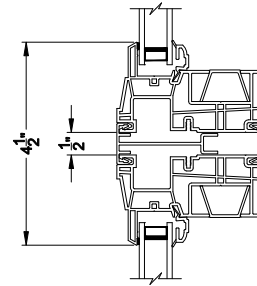

3500 DIRECT SET WINDOW
Vertical Mull Section - DS / DS

Note: All dimensions are approximate. Visions reserves the right to change specifications without notice.

Visions®

3500 Series with J-channel

Direct Set Windows

CROSS SECTION DETAILS

3500 DIRECT SET WINDOW (9311)
Vertical Section - 4-9/16" Jamb

3500 DIRECT SET WINDOW
Horizontal Stack Section - DS / DS

3500 DIRECT SET WINDOW (9311)
Horizontal Section - 4-9/16" Jamb

3500 DIRECT SET WINDOW
Vertical Mull Section - DS / DS

Note: All dimensions are approximate. Visions reserves the right to change specifications without notice.