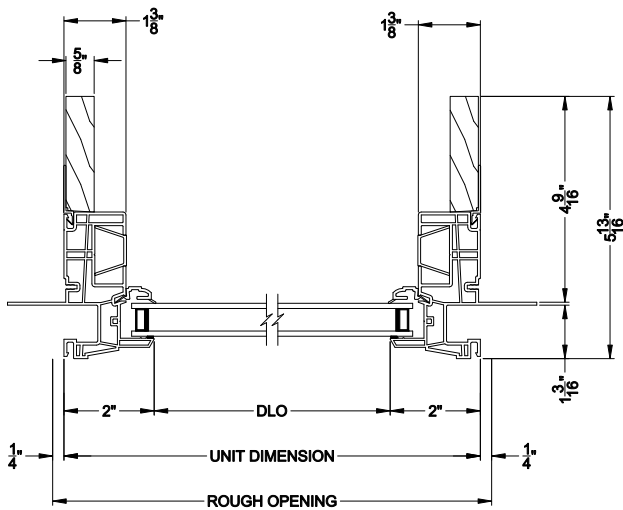

3500 DIRECT SET WINDOW
Vertical Mull Section - DS / DS

Note: All dimensions are approximate. Visions reserves the right to change specifications without notice.

Visions®

3500 Series with J-channel

Direct Set Windows

CROSS SECTION DETAILS

3500 DIRECT SET WINDOW (9311)
Vertical Section - 4-9/16" Jamb

3500 DIRECT SET WINDOW
Horizontal Stack Section - DS / DS

3500 DIRECT SET WINDOW (9311)
Horizontal Section - 4-9/16" Jamb

3500 DIRECT SET WINDOW
Vertical Mull Section - DS / DS

Note: All dimensions are approximate. Visions reserves the right to change specifications without notice.