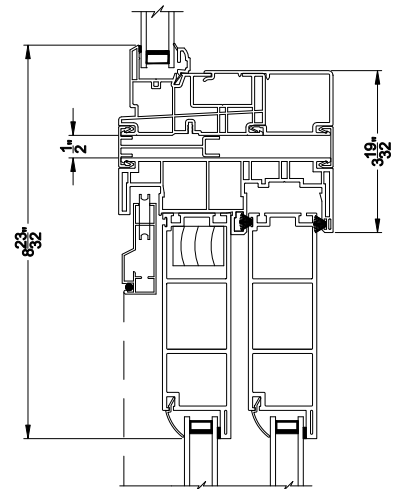

Visions®

3500 Series

Sliding Door Transom

CROSS SECTION DETAILS

3500 SLIDING DOOR TRANSOM (9312)
Vertical Section

3500 SLIDING DOOR TRANSOM
Horizontal Stack Section - Trans / SPD

3500 SLIDING DOOR TRANSOM
Horizontal Stack Section - Tran / FR SPD

3500 SLIDING DOOR TRANSOM (9312)
Horizontal Section

3500 SLIDING DOOR TRANSOM
Vertical Mull Section - Tran / Tran

Note: All dimensions are approximate. Visions reserves the right to change specifications without notice.

Visions®

3500 Series

Sliding Door Transom

CROSS SECTION DETAILS

3500 SLIDING DOOR TRANSOM (9312)
Vertical Section - 4-9/16" jamb

3500 SLIDING DOOR TRANSOM
Horizontal Stack Section - Trans / SPD

3500 SLIDING DOOR TRANSOM
Horizontal Stack Section - Tran / FR SPD

3500 SLIDING DOOR TRANSOM (9312)
Horizontal Section - 4-9/16" jamb

3500 SLIDING DOOR TRANSOM
Vertical Mull Section - Tran / Tran

Note: All dimensions are approximate. Visions reserves the right to change specifications without notice.