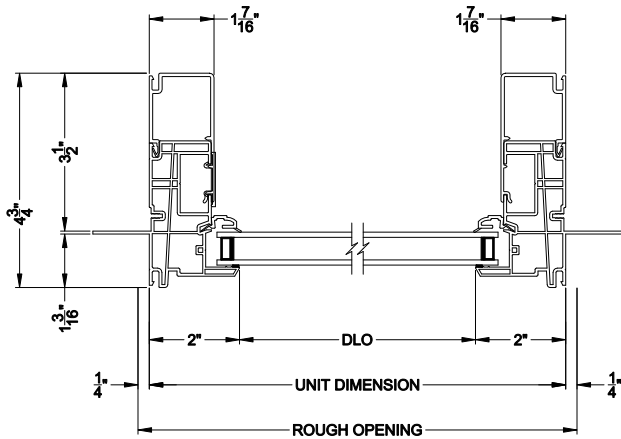

Visions®

3500 Series

Sliding Door Transom

CROSS SECTION DETAILS

3500 SLIDING DOOR TRANSOM (9312)
Vertical Section

3500 SLIDING DOOR TRANSOM
Horizontal Stack Section - Trans / SPD

3500 SLIDING DOOR TRANSOM
Horizontal Stack Section - Tran / FR SPD

3500 SLIDING DOOR TRANSOM (9312)
Horizontal Section

3500 SLIDING DOOR TRANSOM
Vertical Mull Section - Tran / Tran

Note: All dimensions are approximate. Visions reserves the right to change specifications without notice.

Visions®

3500 Series

Sliding Door Transom

CROSS SECTION DETAILS

3500 SLIDING DOOR TRANSOM (9312)
Vertical Section - 4-9/16" jamb

3500 SLIDING DOOR TRANSOM
Horizontal Stack Section - Trans / SPD

3500 SLIDING DOOR TRANSOM
Horizontal Stack Section - Tran / FR SPD

3500 SLIDING DOOR TRANSOM (9312)
Horizontal Section - 4-9/16" jamb

3500 SLIDING DOOR TRANSOM
Vertical Mull Section - Tran / Tran

Note: All dimensions are approximate. Visions reserves the right to change specifications without notice.