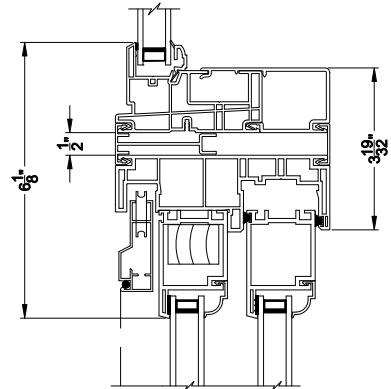

3500 SLIDING DOOR TRANSOM (9312)
Horizontal Section

3500 SLIDING DOOR TRANSOM
Vertical Mull Section - Tran / Tran

Note: All dimensions are approximate. Visions reserves the right to change specifications without notice.

Visions®

3500 Series

Sliding Door Transom

CROSS SECTION DETAILS

3500 SLIDING DOOR TRANSOM (9312)
Vertical Section - 4-9/16" jamb

3500 SLIDING DOOR TRANSOM
Horizontal Stack Section - Trans / SPD

3500 SLIDING DOOR TRANSOM
Horizontal Stack Section - Tran / FR SPD

3500 SLIDING DOOR TRANSOM (9312)
Horizontal Section - 4-9/16" jamb

3500 SLIDING DOOR TRANSOM
Vertical Mull Section - Tran / Tran

Note: All dimensions are approximate. Visions reserves the right to change specifications without notice.