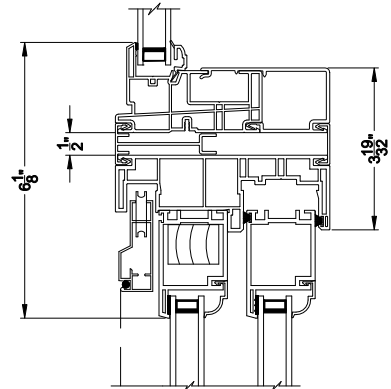

Visions®

3500 Series

Sliding Door Transom

CROSS SECTION DETAILS

3500 SLIDING DOOR TRANSOM (9312)
Vertical Section

3500 SLIDING DOOR TRANSOM
Horizontal Stack Section - Trans / SPD

3500 SLIDING DOOR TRANSOM
Horizontal Stack Section - Tran / FR SPD

3500 SLIDING DOOR TRANSOM (9312)
Horizontal Section

3500 SLIDING DOOR TRANSOM
Vertical Mull Section - Tran / Tran

Note: All dimensions are approximate. Visions reserves the right to change specifications without notice.

Visions®

3500 Series

Sliding Door Transom

CROSS SECTION DETAILS

3500 SLIDING DOOR TRANSOM (9312)
Vertical Section - 4-9/16" jamb

3500 SLIDING DOOR TRANSOM
Horizontal Stack Section - Trans / SPD

3500 SLIDING DOOR TRANSOM
Horizontal Stack Section - Tran / FR SPD

3500 SLIDING DOOR TRANSOM (9312)
Horizontal Section - 4-9/16" jamb

3500 SLIDING DOOR TRANSOM
Vertical Mull Section - Tran / Tran

Note: All dimensions are approximate. Visions reserves the right to change specifications without notice.