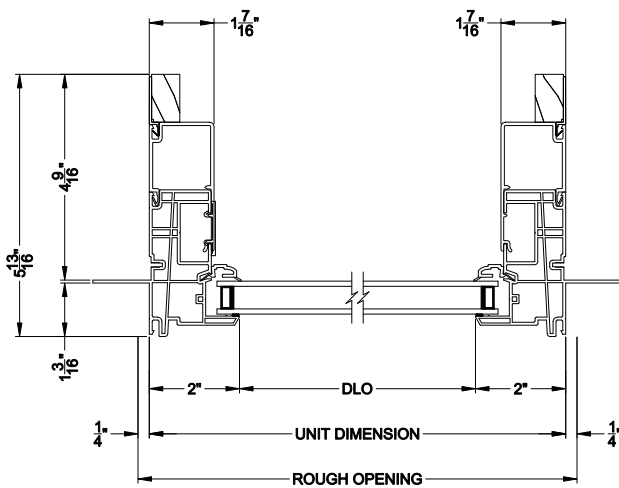

3500 SLIDING DOOR TRANSOM (9312)
Horizontal Section

3500 SLIDING DOOR TRANSOM
Vertical Mull Section - Tran / Tran

Note: All dimensions are approximate. Visions reserves the right to change specifications without notice.

Visions®

3500 Series

Sliding Door Transom

CROSS SECTION DETAILS

3500 SLIDING DOOR TRANSOM (9312)
Vertical Section - 4-9/16" jamb

3500 SLIDING DOOR TRANSOM
Horizontal Stack Section - Trans / SPD

3500 SLIDING DOOR TRANSOM
Horizontal Stack Section - Tran / FR SPD

3500 SLIDING DOOR TRANSOM (9312)
Horizontal Section - 4-9/16" jamb

3500 SLIDING DOOR TRANSOM
Vertical Mull Section - Tran / Tran

Note: All dimensions are approximate. Visions reserves the right to change specifications without notice.