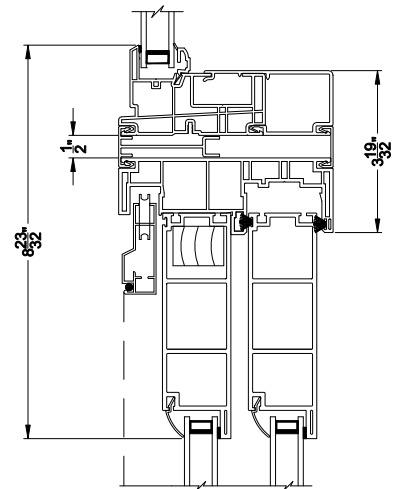

Visions®

3500 Series

Sliding Door Transom

CROSS SECTION DETAILS

3500 SLIDING DOOR TRANSOM (9312)
Vertical Section

3500 SLIDING DOOR TRANSOM
Horizontal Stack Section - Trans / SPD

3500 SLIDING DOOR TRANSOM
Horizontal Stack Section - Tran / FR SPD

3500 SLIDING DOOR TRANSOM (9312)
Horizontal Section

3500 SLIDING DOOR TRANSOM
Vertical Mull Section - Tran / Tran

Note: All dimensions are approximate. Visions reserves the right to change specifications without notice.

Visions®

3500 Series

Sliding Door Transom

CROSS SECTION DETAILS

3500 SLIDING DOOR TRANSOM (9312)
Vertical Section - 4-9/16" jamb

3500 SLIDING DOOR TRANSOM
Horizontal Stack Section - Trans / SPD

3500 SLIDING DOOR TRANSOM
Horizontal Stack Section - Tran / FR SPD

3500 SLIDING DOOR TRANSOM (9312)
Horizontal Section - 4-9/16" jamb

3500 SLIDING DOOR TRANSOM
Vertical Mull Section - Tran / Tran

Note: All dimensions are approximate. Visions reserves the right to change specifications without notice.