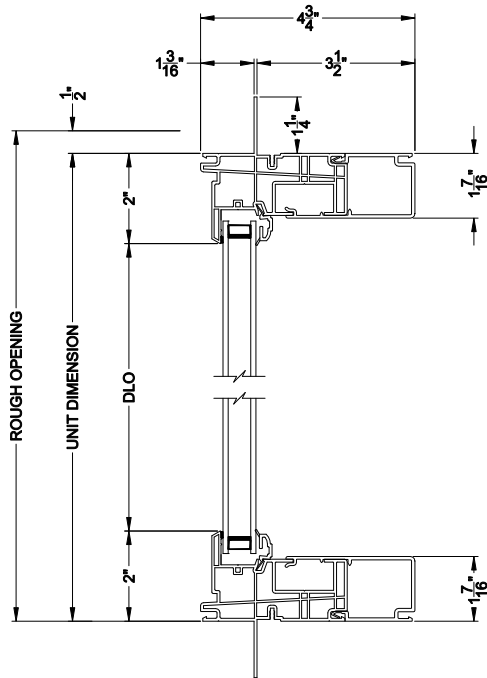

Visions®

3500 Series

Sliding Door Transom

CROSS SECTION DETAILS

3500 SLIDING DOOR TRANSOM (9312)
Vertical Section

3500 SLIDING DOOR TRANSOM
Horizontal Stack Section - Trans / SPD

3500 SLIDING DOOR TRANSOM
Horizontal Stack Section - Tran / FR SPD

3500 SLIDING DOOR TRANSOM (9312)
Horizontal Section

3500 SLIDING DOOR TRANSOM
Vertical Mull Section - Tran / Tran

Note: All dimensions are approximate. Visions reserves the right to change specifications without notice.

Visions®

3500 Series

Sliding Door Transom

CROSS SECTION DETAILS

3500 SLIDING DOOR TRANSOM (9312)
Vertical Section - 4-9/16" jamb

3500 SLIDING DOOR TRANSOM
Horizontal Stack Section - Trans / SPD

3500 SLIDING DOOR TRANSOM
Horizontal Stack Section - Tran / FR SPD

3500 SLIDING DOOR TRANSOM (9312)
Horizontal Section - 4-9/16" jamb

3500 SLIDING DOOR TRANSOM
Vertical Mull Section - Tran / Tran

Note: All dimensions are approximate. Visions reserves the right to change specifications without notice.