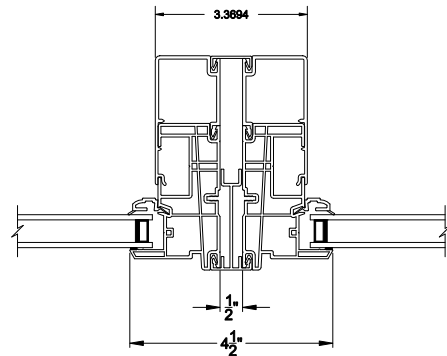

Visions®

3500 Series

Sliding Door Transom

CROSS SECTION DETAILS

3500 SLIDING DOOR TRANSOM (9312)
Vertical Section

3500 SLIDING DOOR TRANSOM
Horizontal Stack Section - Trans / SPD

3500 SLIDING DOOR TRANSOM
Horizontal Stack Section - Tran / FR SPD

3500 SLIDING DOOR TRANSOM (9312)
Horizontal Section

3500 SLIDING DOOR TRANSOM
Vertical Mull Section - Tran / Tran

Note: All dimensions are approximate. Visions reserves the right to change specifications without notice.

Visions®

3500 Series

Sliding Door Transom

CROSS SECTION DETAILS

3500 SLIDING DOOR TRANSOM (9312)
Vertical Section - 4-9/16" jamb

3500 SLIDING DOOR TRANSOM
Horizontal Stack Section - Trans / SPD

3500 SLIDING DOOR TRANSOM
Horizontal Stack Section - Tran / FR SPD

3500 SLIDING DOOR TRANSOM (9312)
Horizontal Section - 4-9/16" jamb

3500 SLIDING DOOR TRANSOM
Vertical Mull Section - Tran / Tran

Note: All dimensions are approximate. Visions reserves the right to change specifications without notice.