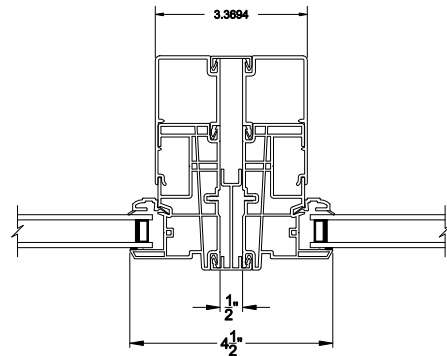

3500 SLIDING DOOR TRANSOM (9312)
Horizontal Section

3500 SLIDING DOOR TRANSOM
Vertical Mull Section - Tran / Tran

Note: All dimensions are approximate. Visions reserves the right to change specifications without notice.

Visions®

3500 Series

Sliding Door Transom

CROSS SECTION DETAILS

3500 SLIDING DOOR TRANSOM (9312)
Vertical Section - 4-9/16" jamb

3500 SLIDING DOOR TRANSOM
Horizontal Stack Section - Trans / SPD

3500 SLIDING DOOR TRANSOM
Horizontal Stack Section - Tran / FR SPD

3500 SLIDING DOOR TRANSOM (9312)
Horizontal Section - 4-9/16" jamb

3500 SLIDING DOOR TRANSOM
Vertical Mull Section - Tran / Tran

Note: All dimensions are approximate. Visions reserves the right to change specifications without notice.