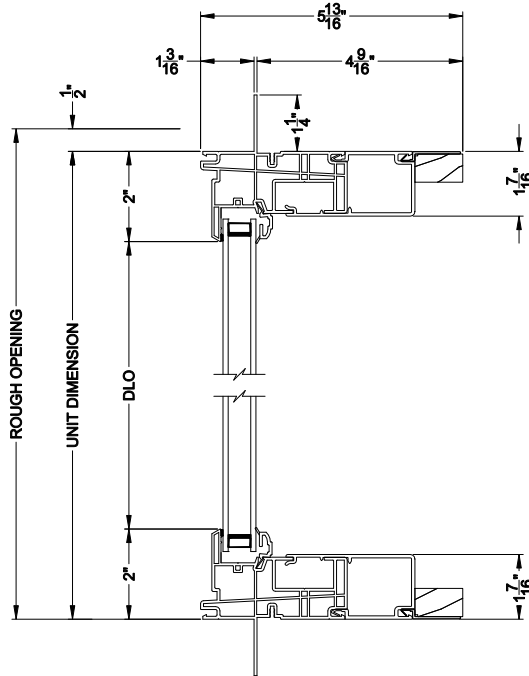

Visions®

3500 Series

Sliding Door Transom

CROSS SECTION DETAILS

3500 SLIDING DOOR TRANSOM (9312)
Vertical Section

3500 SLIDING DOOR TRANSOM
Horizontal Stack Section - Trans / SPD

3500 SLIDING DOOR TRANSOM
Horizontal Stack Section - Tran / FR SPD

3500 SLIDING DOOR TRANSOM (9312)
Horizontal Section

3500 SLIDING DOOR TRANSOM
Vertical Mull Section - Tran / Tran

Note: All dimensions are approximate. Visions reserves the right to change specifications without notice.

Visions®

3500 Series

Sliding Door Transom

CROSS SECTION DETAILS

3500 SLIDING DOOR TRANSOM (9312)
Vertical Section - 4-9/16" jamb

3500 SLIDING DOOR TRANSOM
Horizontal Stack Section - Trans / SPD

3500 SLIDING DOOR TRANSOM
Horizontal Stack Section - Tran / FR SPD

3500 SLIDING DOOR TRANSOM (9312)
Horizontal Section - 4-9/16" jamb

3500 SLIDING DOOR TRANSOM
Vertical Mull Section - Tran / Tran

Note: All dimensions are approximate. Visions reserves the right to change specifications without notice.