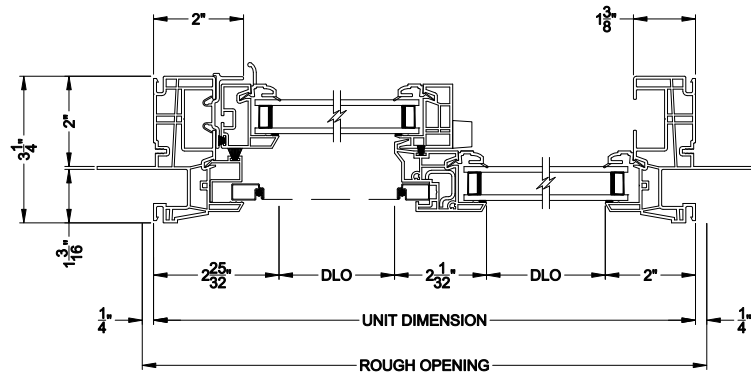

**3500 SLIDER WINDOW (9408)**  
Vertical Section - J-Channel

**3500 SLIDER WINDOW**  
Horizontal Stack Section - DS / SLD

**3500 SINGLE SLIDER WINDOW (9408)**  
Horizontal Section - J-Channel

**3500 TRIPLE SLIDER WINDOW (9408)**  
Horizontal Section - J-Channel

Note: All dimensions are approximate. Visions reserves the right to change specifications without notice.

**3500 SLIDER WINDOW (9408)**  
Vertical Section - 4-9/16" Jamb

**3500 SLIDER WINDOW**  
Horizontal Stack Section - DS / SLD

**3500 SINGLE SLIDER WINDOW (9408)**  
Horizontal Section - 4-9/16" Jamb

**3500 TRIPLE SLIDER WINDOW (9408)**  
Horizontal Section - 4-9/16" Jamb

Note: All dimensions are approximate. Visions reserves the right to change specifications without notice.