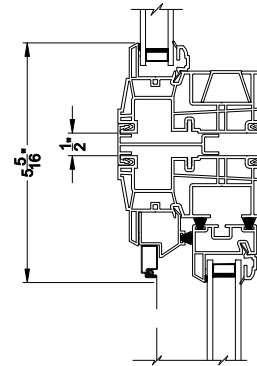

**3500 SLIDER WINDOW (9408)**  
Vertical Section - J-Channel

**3500 SLIDER WINDOW**  
Horizontal Stack Section - DS / SLD

**3500 SINGLE SLIDER WINDOW (9408)**  
Horizontal Section - J-Channel

**3500 TRIPLE SLIDER WINDOW (9408)**  
Horizontal Section - J-Channel

Note: All dimensions are approximate. Visions reserves the right to change specifications without notice.

**3500 SLIDER WINDOW (9408)**  
Vertical Section - 4-9/16" Jamb

**3500 SLIDER WINDOW**  
Horizontal Stack Section - DS / SLD

**3500 SINGLE SLIDER WINDOW (9408)**  
Horizontal Section - 4-9/16" Jamb

**3500 TRIPLE SLIDER WINDOW (9408)**  
Horizontal Section - 4-9/16" Jamb

Note: All dimensions are approximate. Visions reserves the right to change specifications without notice.