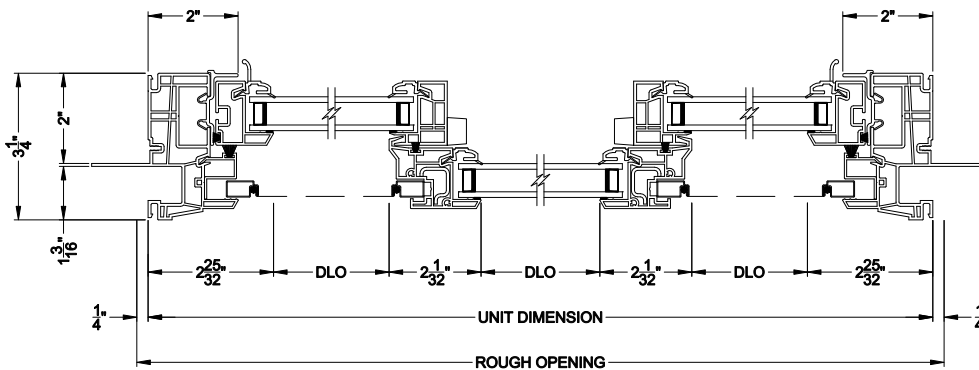

**3500 SLIDER WINDOW (9408)**  
Vertical Section - J-Channel

**3500 SLIDER WINDOW**  
Horizontal Stack Section - DS / SLD

**3500 SINGLE SLIDER WINDOW (9408)**  
Horizontal Section - J-Channel

**3500 TRIPLE SLIDER WINDOW (9408)**  
Horizontal Section - J-Channel

Note: All dimensions are approximate. Visions reserves the right to change specifications without notice.

**3500 SLIDER WINDOW (9408)**  
Vertical Section - 4-9/16" Jamb

**3500 SLIDER WINDOW**  
Horizontal Stack Section - DS / SLD

**3500 SINGLE SLIDER WINDOW (9408)**  
Horizontal Section - 4-9/16" Jamb

**3500 TRIPLE SLIDER WINDOW (9408)**  
Horizontal Section - 4-9/16" Jamb

Note: All dimensions are approximate. Visions reserves the right to change specifications without notice.