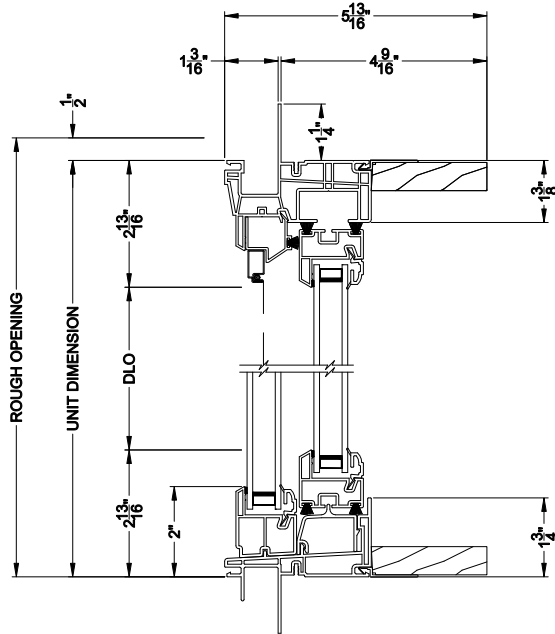

**3500 SLIDER WINDOW (9408)**  
Vertical Section - J-Channel

**3500 SLIDER WINDOW**  
Horizontal Stack Section - DS / SLD

**3500 SINGLE SLIDER WINDOW (9408)**  
Horizontal Section - J-Channel

**3500 TRIPLE SLIDER WINDOW (9408)**  
Horizontal Section - J-Channel

Note: All dimensions are approximate. Visions reserves the right to change specifications without notice.

**3500 SLIDER WINDOW (9408)**  
Vertical Section - 4-9/16" Jamb

**3500 SLIDER WINDOW**  
Horizontal Stack Section - DS / SLD

**3500 SINGLE SLIDER WINDOW (9408)**  
Horizontal Section - 4-9/16" Jamb

**3500 TRIPLE SLIDER WINDOW (9408)**  
Horizontal Section - 4-9/16" Jamb

Note: All dimensions are approximate. Visions reserves the right to change specifications without notice.