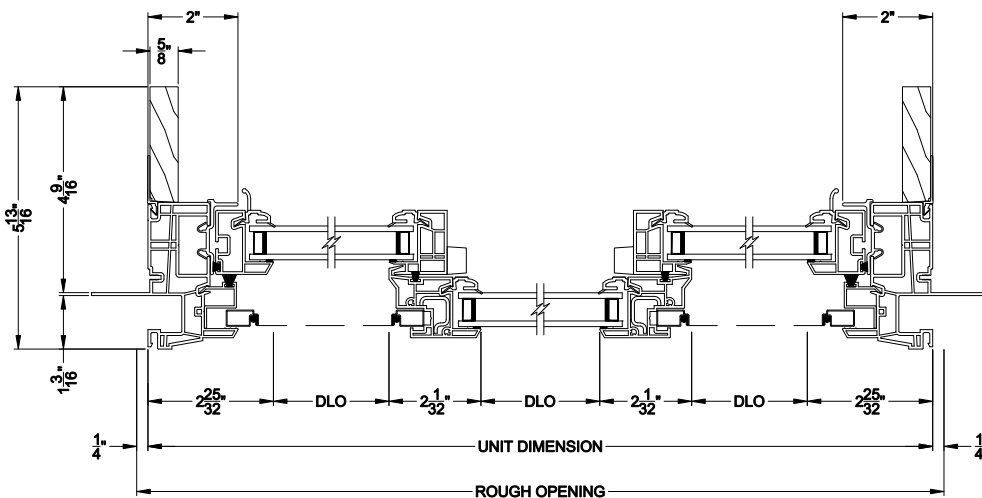

**3500 SLIDER WINDOW (9408)**  
Vertical Section - J-Channel

**3500 SLIDER WINDOW**  
Horizontal Stack Section - DS / SLD

**3500 SINGLE SLIDER WINDOW (9408)**  
Horizontal Section - J-Channel

**3500 TRIPLE SLIDER WINDOW (9408)**  
Horizontal Section - J-Channel

Note: All dimensions are approximate. Visions reserves the right to change specifications without notice.

**3500 SLIDER WINDOW (9408)**  
Vertical Section - 4-9/16" Jamb

**3500 SLIDER WINDOW**  
Horizontal Stack Section - DS / SLD

**3500 SINGLE SLIDER WINDOW (9408)**  
Horizontal Section - 4-9/16" Jamb

**3500 TRIPLE SLIDER WINDOW (9408)**  
Horizontal Section - 4-9/16" Jamb

Note: All dimensions are approximate. Visions reserves the right to change specifications without notice.