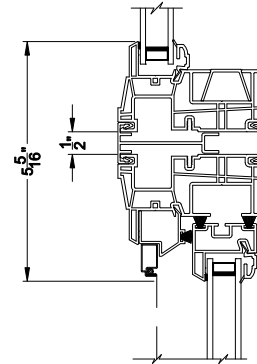

**3500 SLIDER WINDOW (9408)**  
Vertical Section - J-Channel

**3500 SLIDER WINDOW**  
Horizontal Stack Section - DS / SLD

**3500 SINGLE SLIDER WINDOW (9408)**  
Horizontal Section - J-Channel

**3500 TRIPLE SLIDER WINDOW (9408)**  
Horizontal Section - J-Channel

Note: All dimensions are approximate. Visions reserves the right to change specifications without notice.

**3500 SLIDER WINDOW (9408)**  
Vertical Section - 4-9/16" Jamb

**3500 SLIDER WINDOW**  
Horizontal Stack Section - DS / SLD

**3500 SINGLE SLIDER WINDOW (9408)**  
Horizontal Section - 4-9/16" Jamb

**3500 TRIPLE SLIDER WINDOW (9408)**  
Horizontal Section - 4-9/16" Jamb

Note: All dimensions are approximate. Visions reserves the right to change specifications without notice.