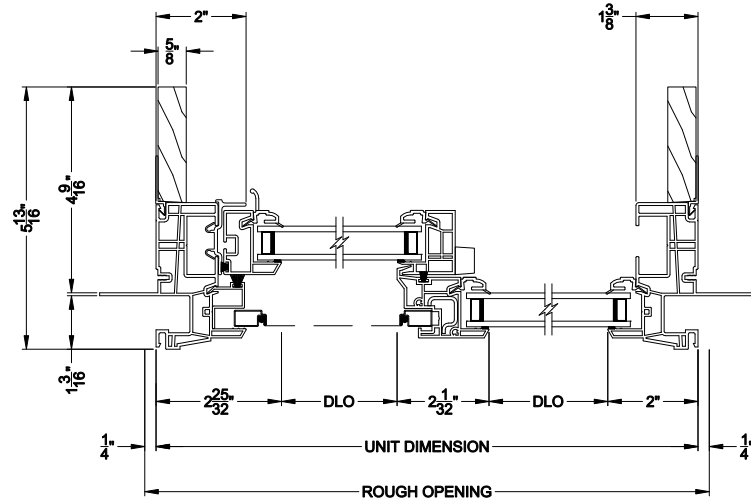

Note: All dimensions are approximate. Visions reserves the right to change specifications without notice.

**3500 SLIDER WINDOW (9408)**  
Vertical Section - 4-9/16" Jamb

**3500 SLIDER WINDOW**  
Horizontal Stack Section - DS / SLD

**3500 SINGLE SLIDER WINDOW (9408)**  
Horizontal Section - 4-9/16" Jamb

**3500 TRIPLE SLIDER WINDOW (9408)**  
Horizontal Section - 4-9/16" Jamb

Note: All dimensions are approximate. Visions reserves the right to change specifications without notice.