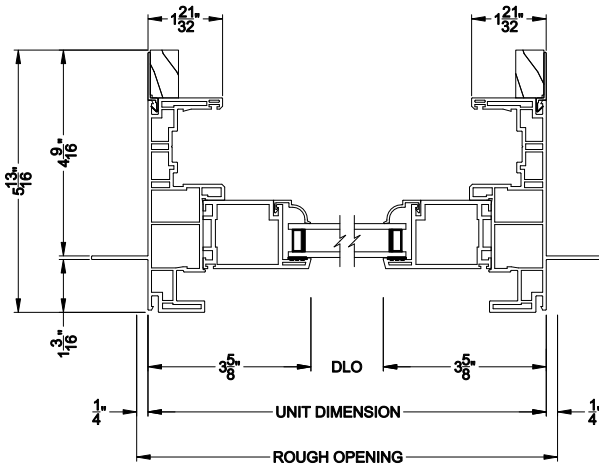

3500 SLIDING PATIO 1 PANEL (9701)
Horizontal Section - 4-9/16" jamb