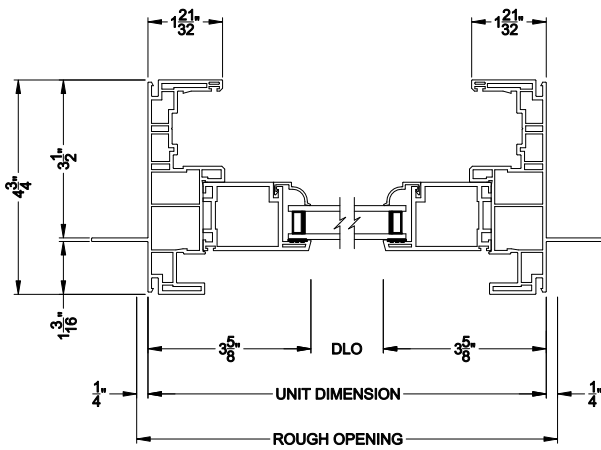

## CROSS SECTION DETAILS

**3500 SLIDING PATIO 1 PANEL (9701)**  
Vertical Section

**3500 SLIDING PATIO 1 PANEL (9701)**  
Horizontal Section

**3500 SLIDING PATIO DOOR**  
Vertical Mull Section - Oper / Stat