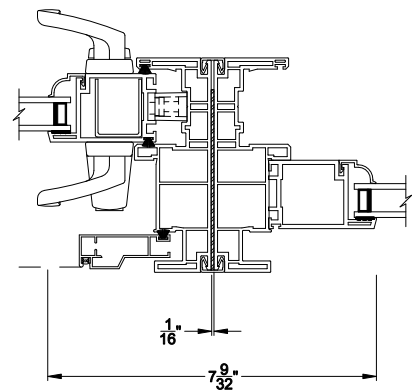

## CROSS SECTION DETAILS

**3500 SLIDING PATIO 1 PANEL (9701)**  
Vertical Section

**3500 SLIDING PATIO 1 PANEL (9701)**  
Horizontal Section

**3500 SLIDING PATIO DOOR**  
Vertical Mull Section - Oper / Stat