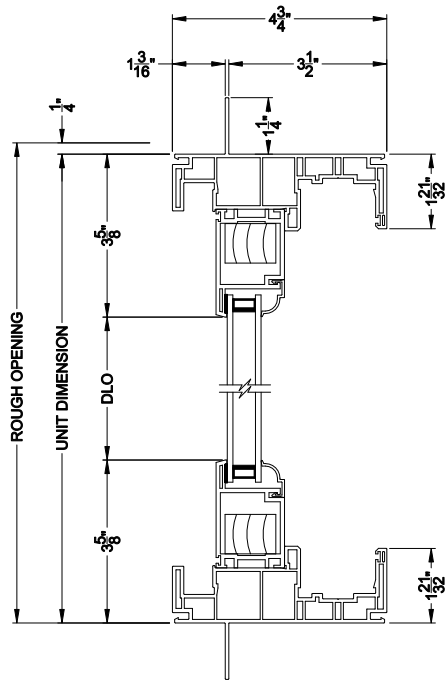

## CROSS SECTION DETAILS

**3500 SLIDING PATIO 1 PANEL (9701)**  
Vertical Section

**3500 SLIDING PATIO 1 PANEL (9701)**  
Horizontal Section

**3500 SLIDING PATIO DOOR**  
Vertical Mull Section - Oper / Stat