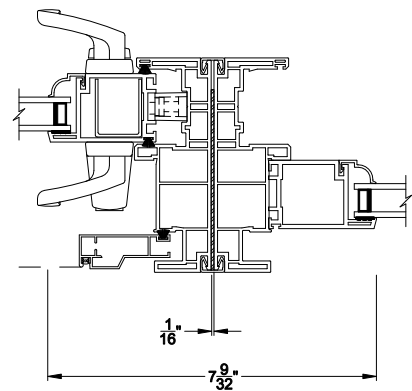

## CROSS SECTION DETAILS

**3500 SLIDING PATIO 1 PANEL (9701)**  
Vertical Section - 4-9/16" jamb

**3500 SLIDING PATIO 1 PANEL (9701)**  
Horizontal Section - 4-9/16" jamb

**3500 SLIDING PATIO DOOR**  
Vertical Mull Section - Oper / Stat

Note: All dimensions are approximate. Visions reserves the right to change specifications without notice.