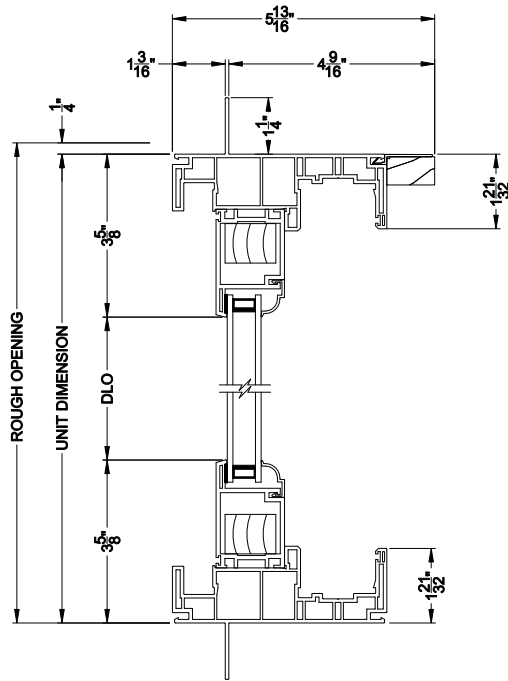

Visions®

3500 Series

Sliding Patio Doors

CROSS SECTION DETAILS

3500 SLIDING PATIO 1 PANEL (9701)
Vertical Section - 4-9/16" jamb